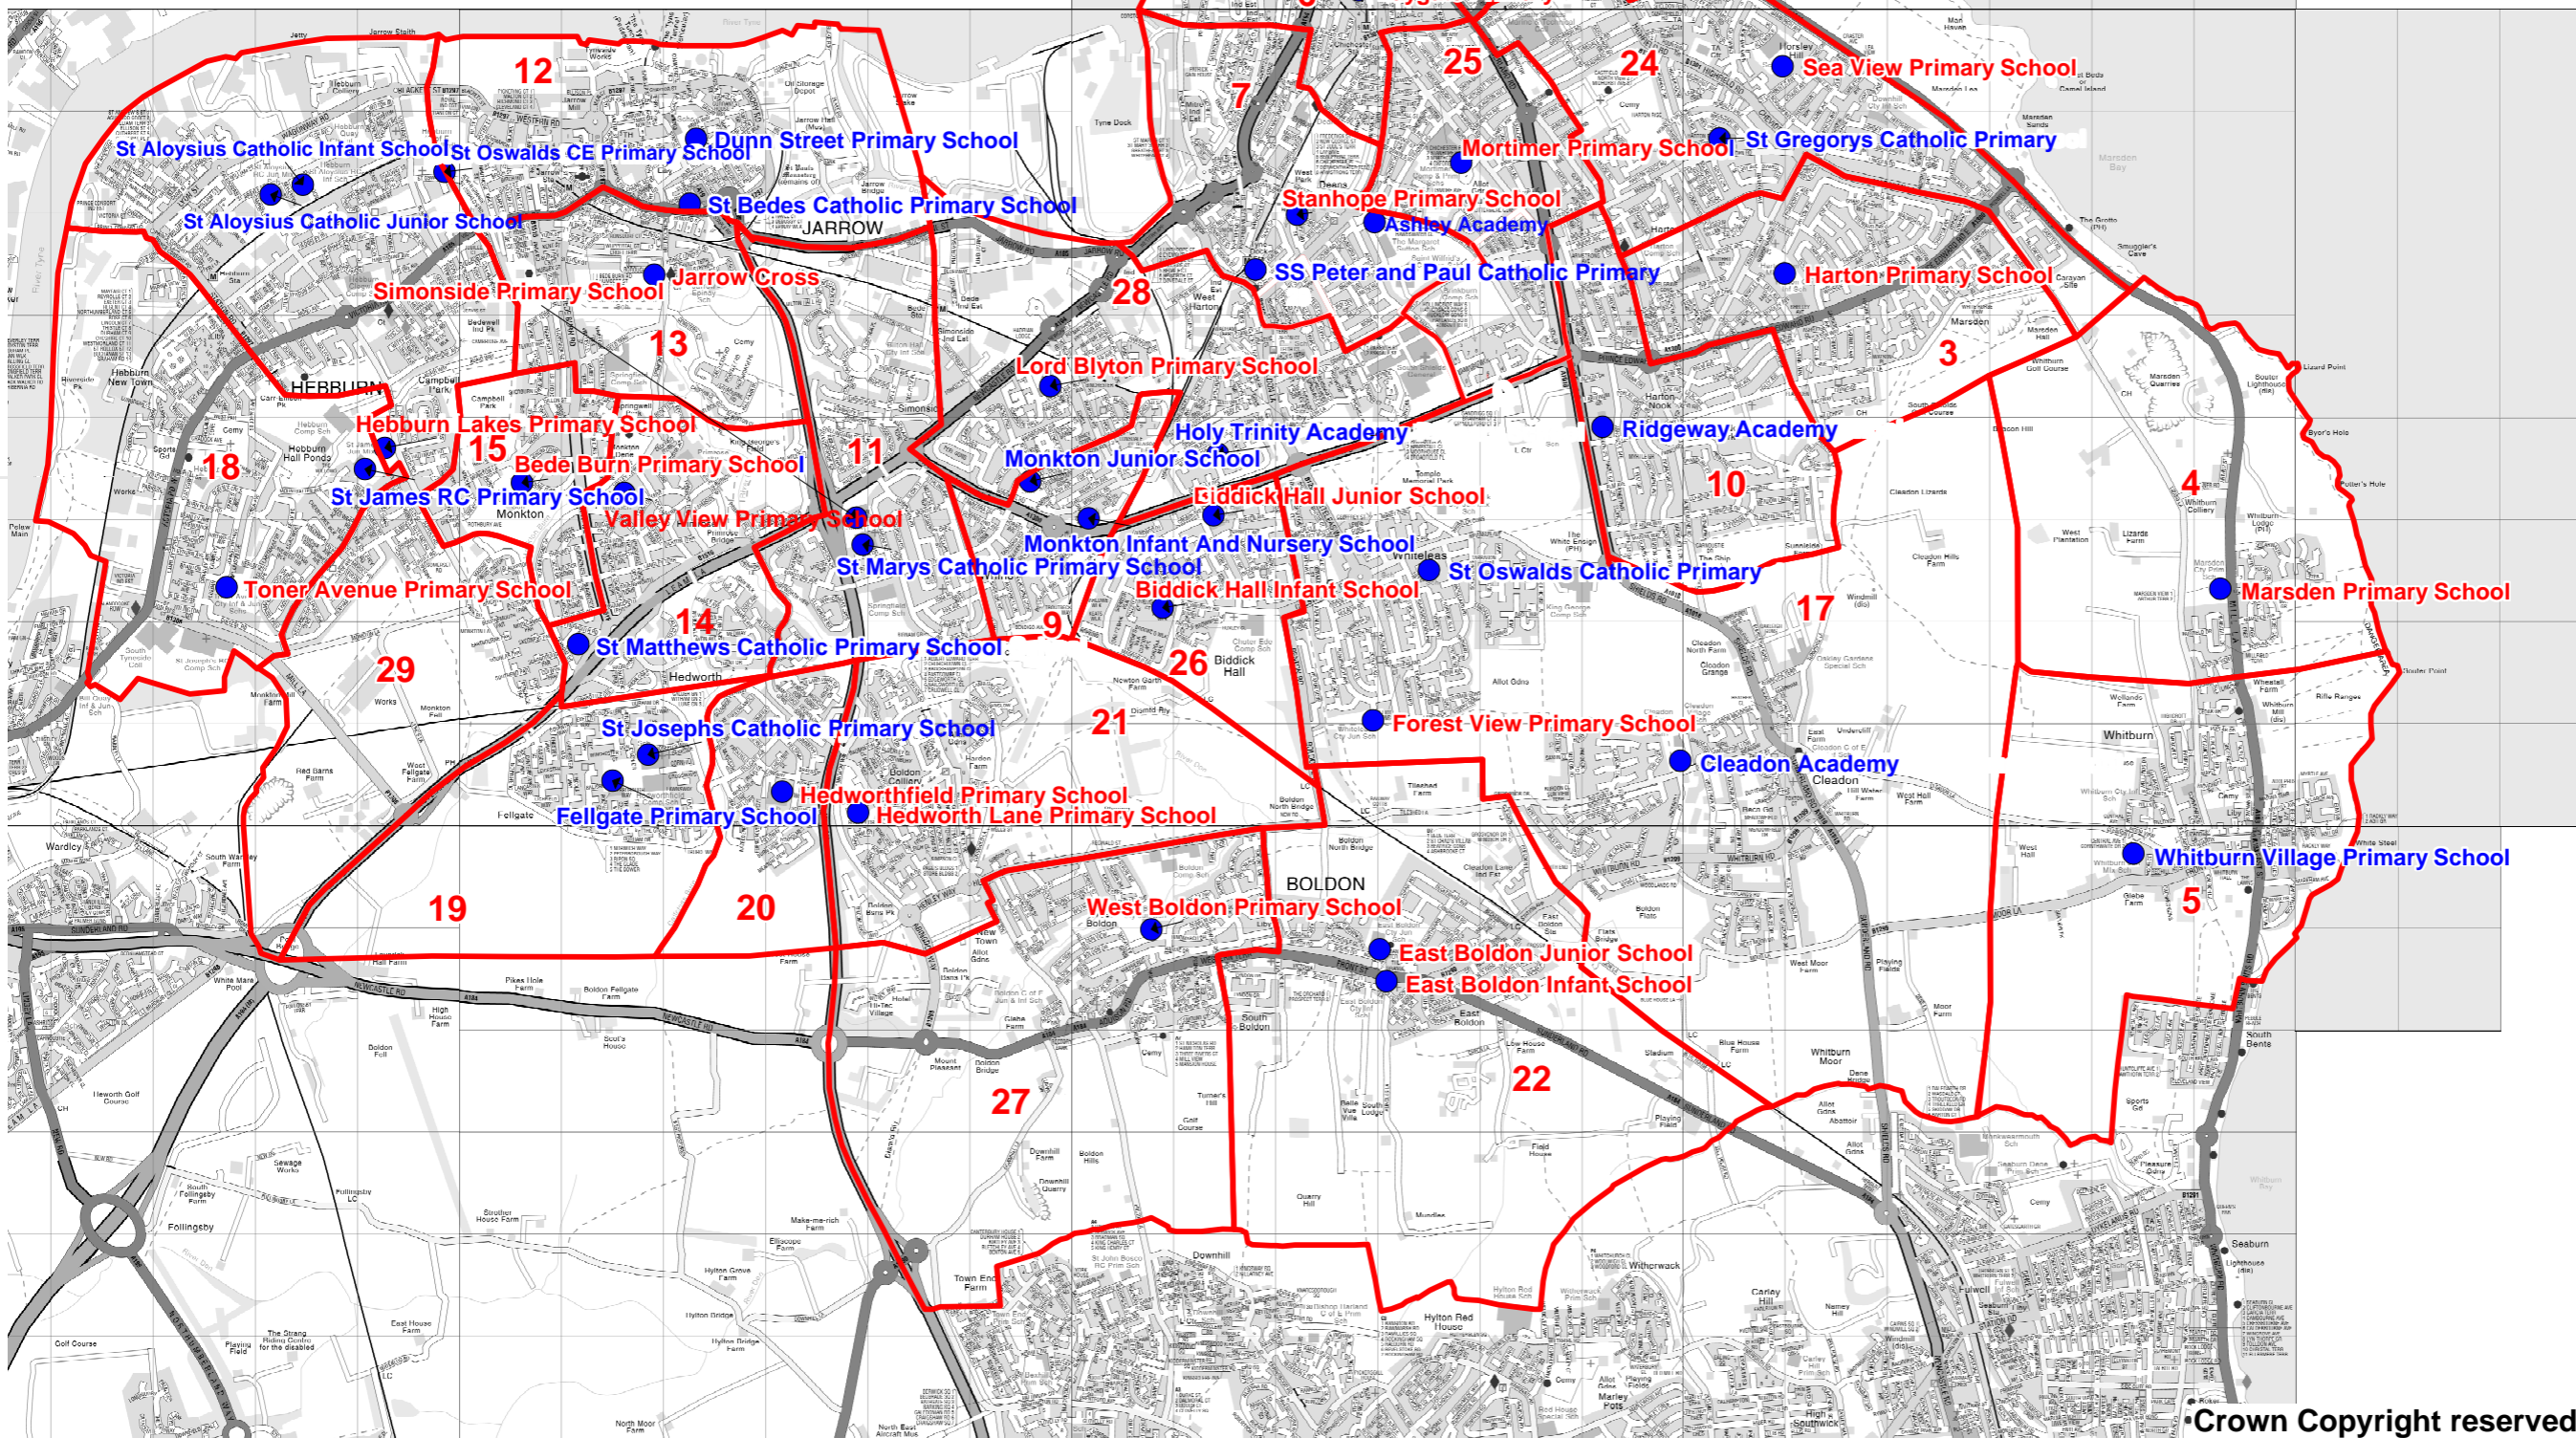

South Tyneside Council

Catchment Area Map for:
Community and Voluntary Controlled
Primary Schools - 2026

Community and Voluntary
Controlled Primary Schools - Red

Academy Primary Schools - Blue

ID	name
1 & 2	Hadrian Primary
3 & 10	Harton Primary
4 & 5	Marsden Primary
6	Laygate Primary
7	Stanhope Primary
9 & 28	Lord Blyton Primary
11	Simonside Primary
12 & 13	Jarrow Cross Primary
14	Valley View Primary
15	Bede Burn Primary
17	Forest View Primary
18	Toner Avenue Primary
19 & 20	Hedworthfield Primary
21	Hedworth Lane
22	East Boldon Inf / Jun
23	Westoe Crown Primary
24	Sea View Primary
25	Mortimer Primary
26	Biddick Hall Inf / Jun
27	West Boldon Primary
29	Hebburn Lakes Primary