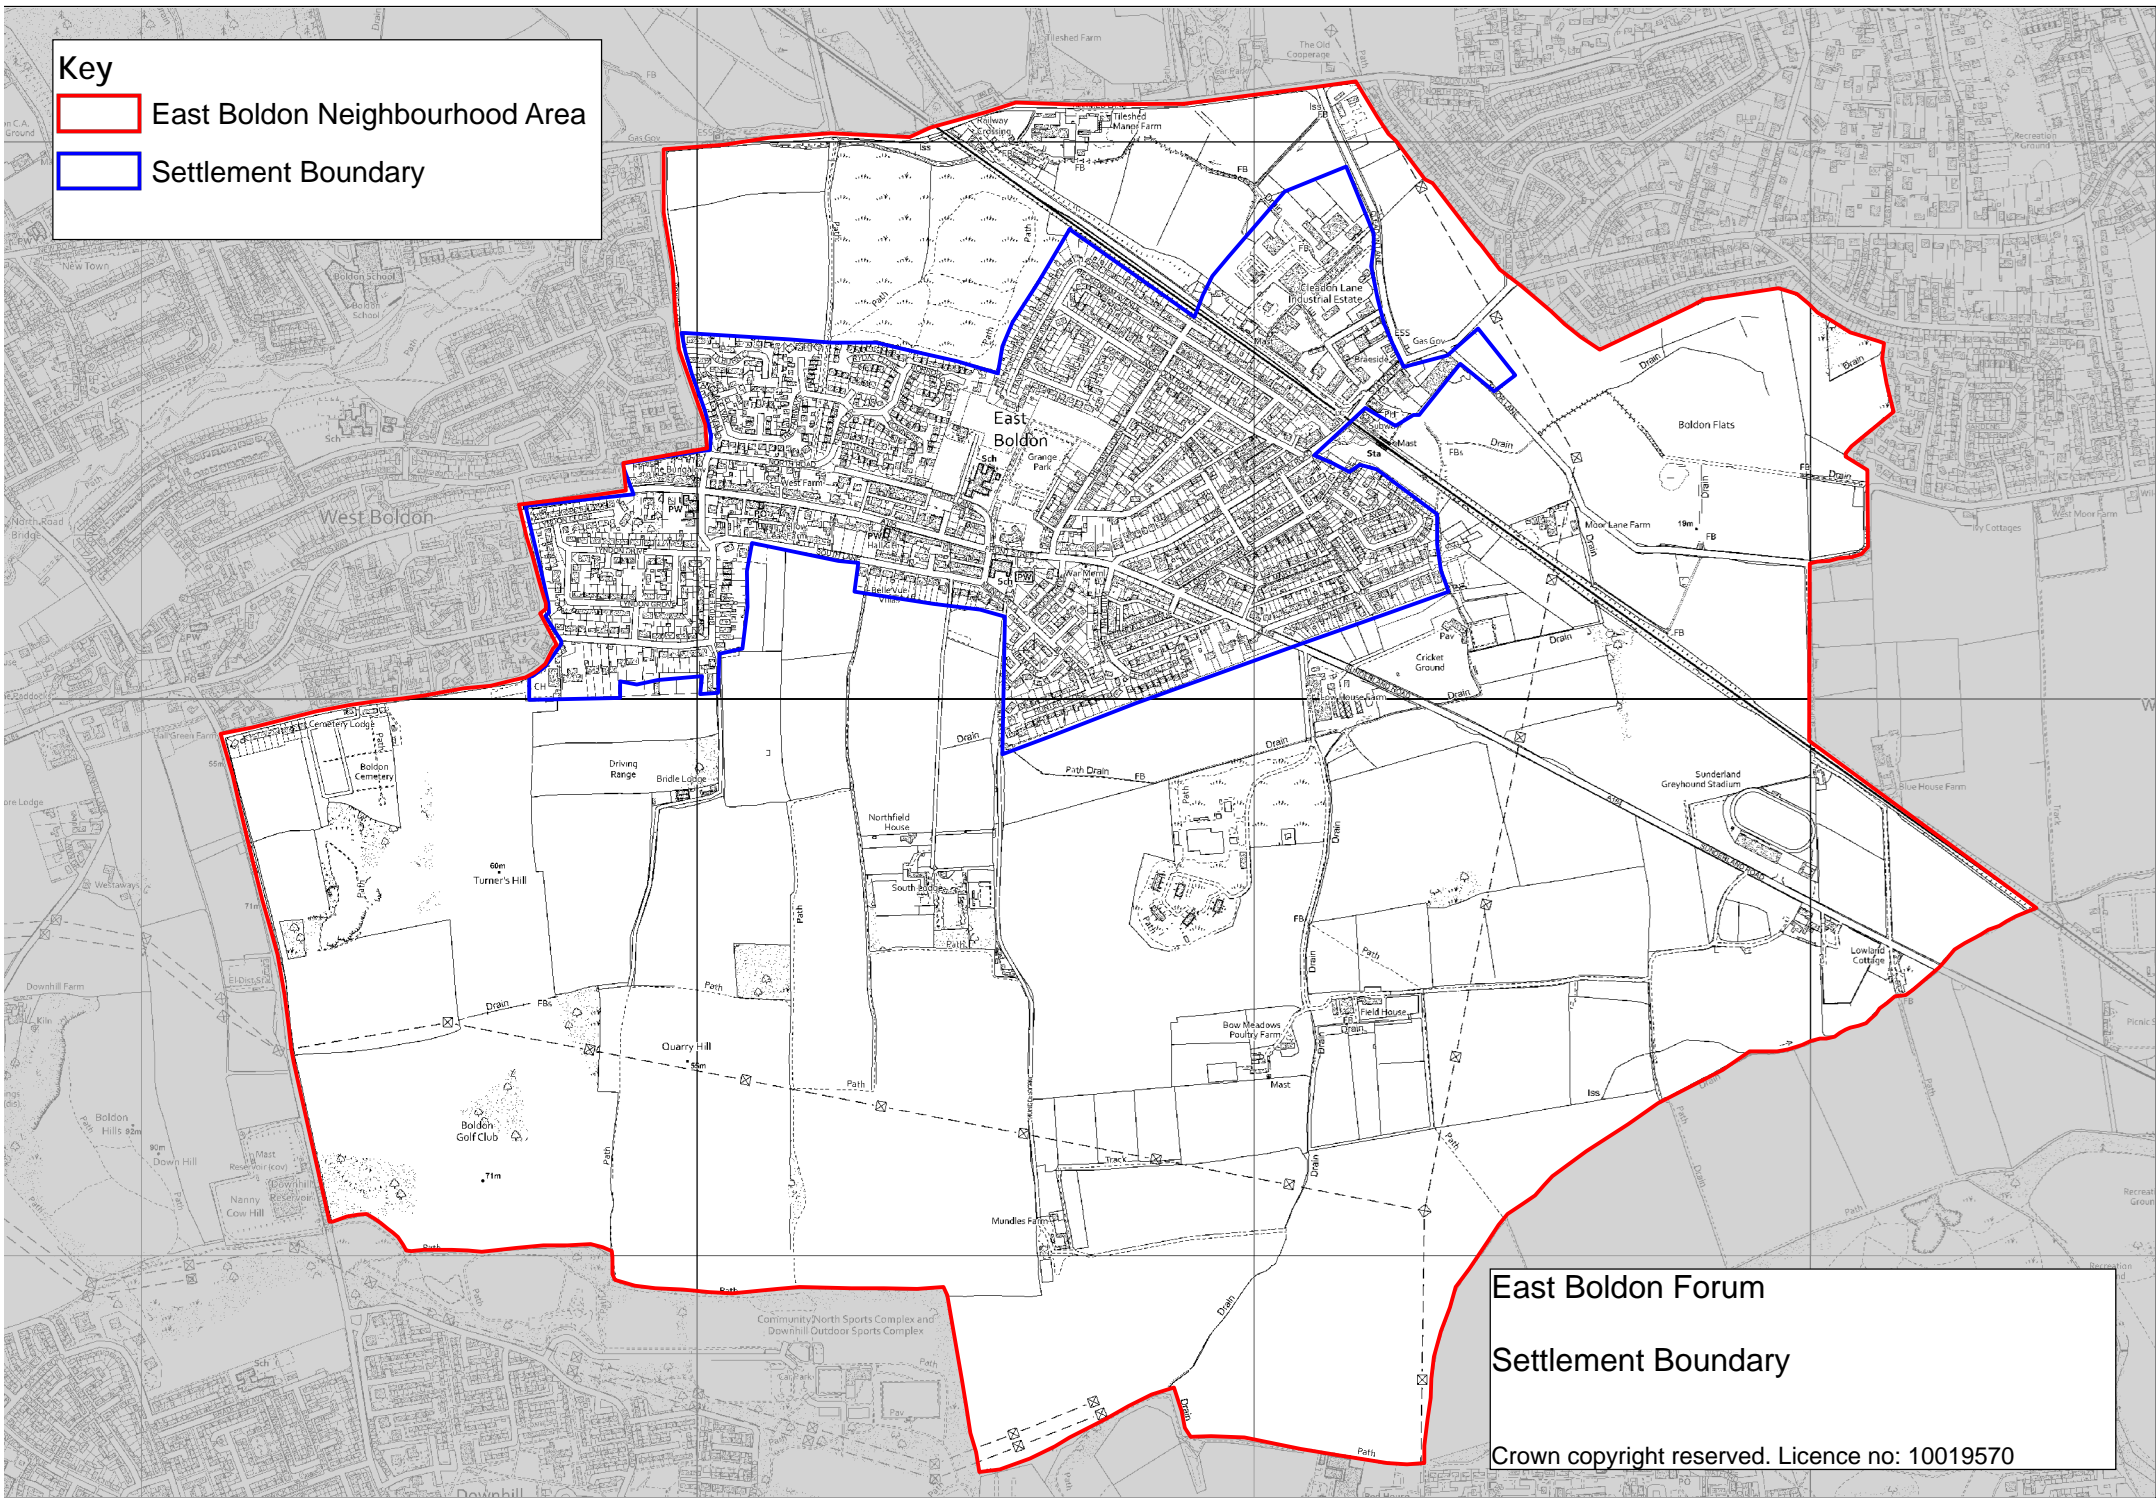

Key

 East Boldon Neighbourhood Area

 Settlement Boundary

East Boldon Forum

Settlement Boundary

Crown copyright reserved. Licence no: 10019570