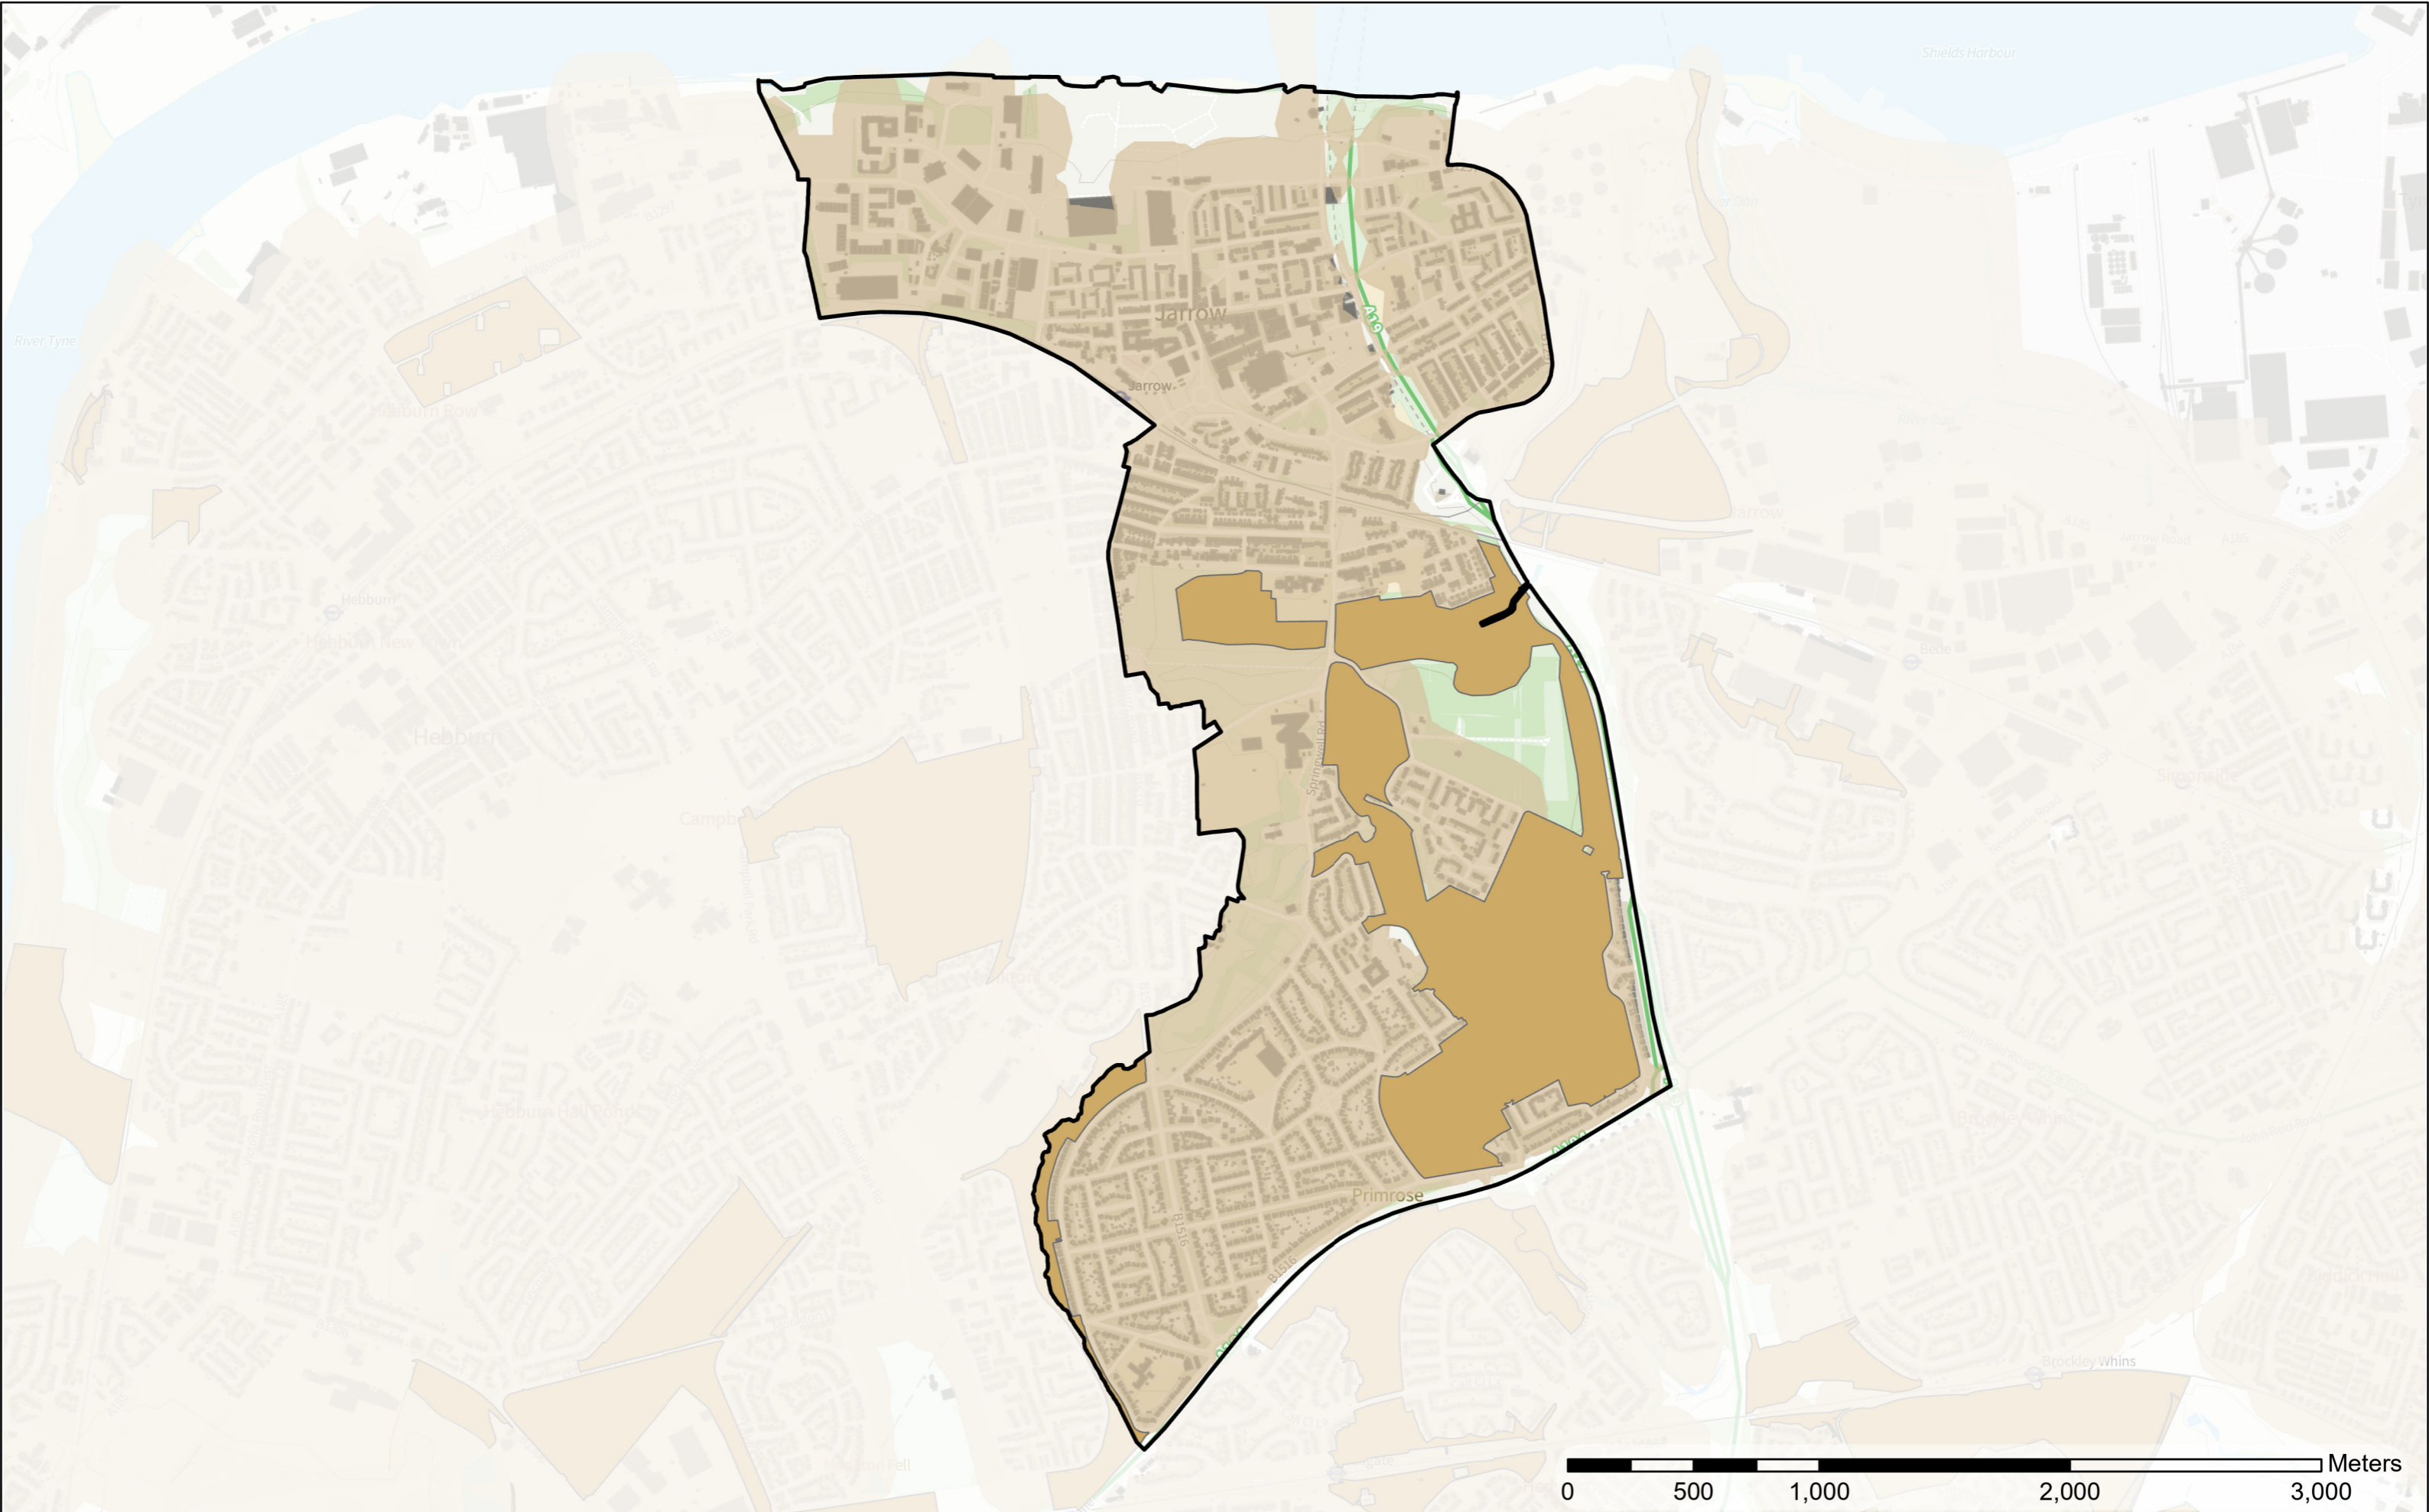

A north arrow pointing upwards. Below it, the text reads: Scale: 1:16,831
Date: 06/03/2023

- Legend**
- Accessible Natural Green Space
 - 20min Walk time Buffer
 - Wards

Monkton

Scale: 1:20,246
Date: 06/03/2023

Contains OS data © Crown Copyright and database right 2022
Contains data from OS Zoomstack

- Legend**
- Accessible Natural Green Space
 - 20min Walk time Buffer
 - Wards

Primrose

Contains OS data © Crown Copyright and database right 2022
Contains data from OS Zoomstack