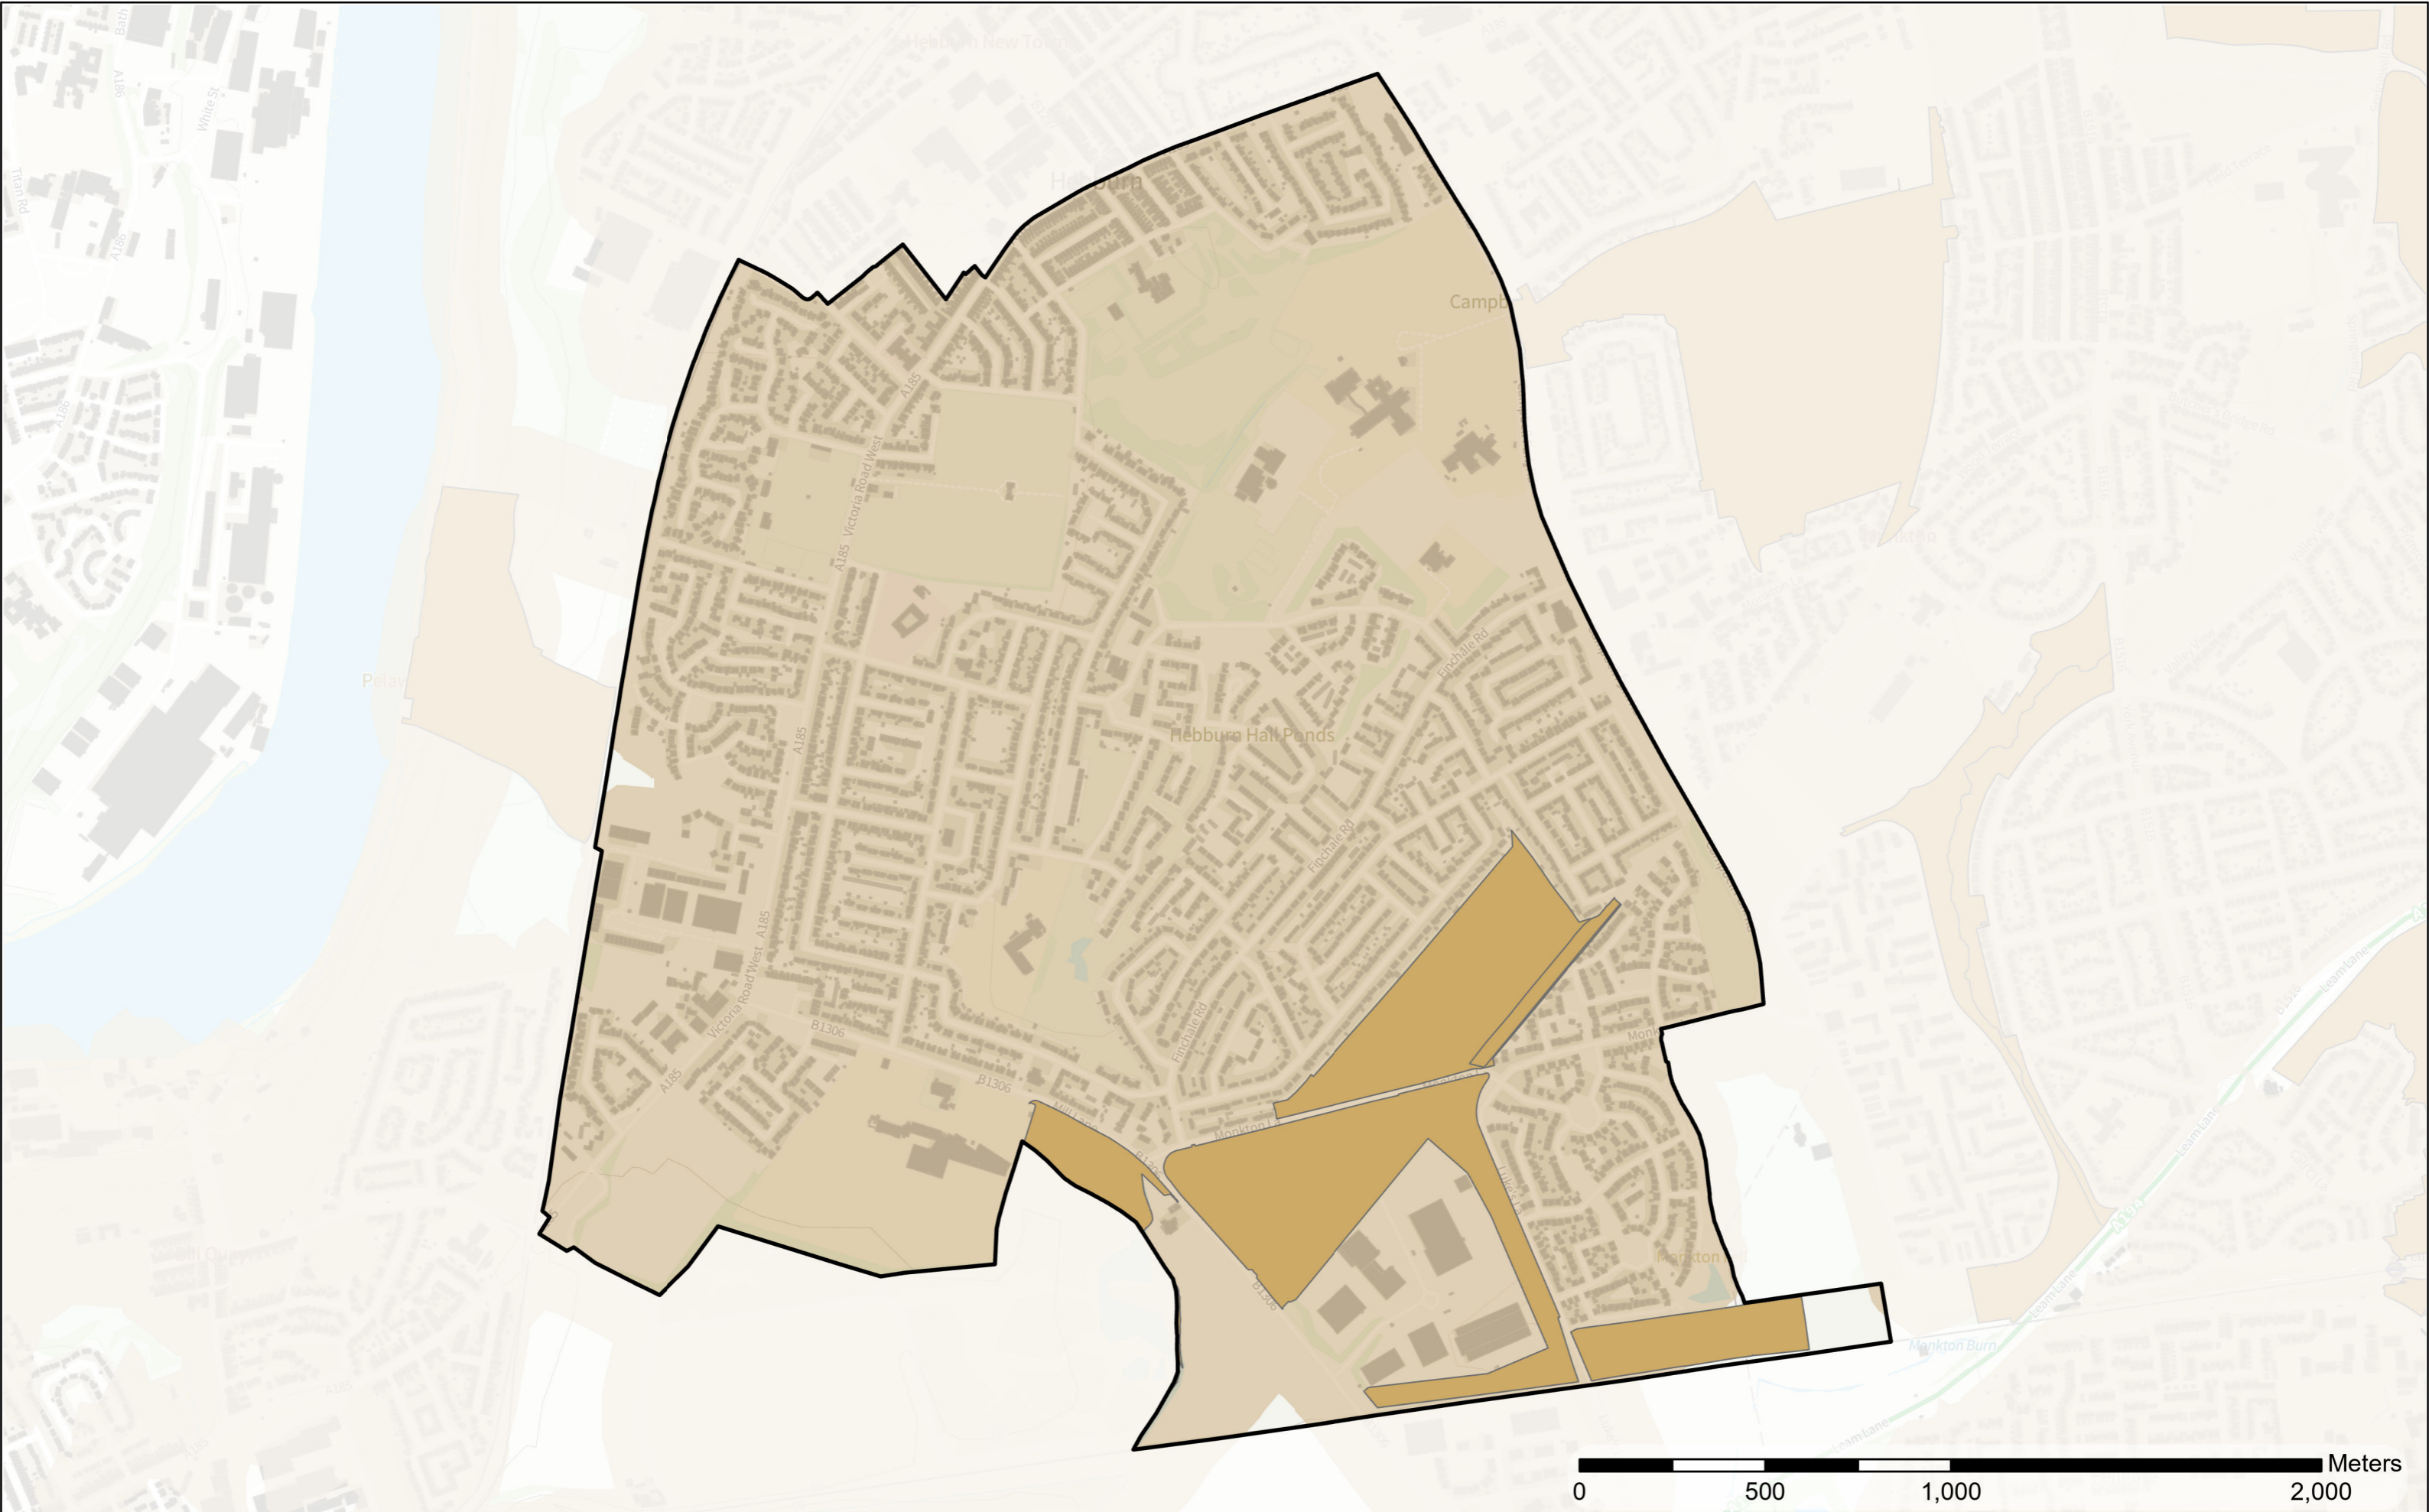

Harton

- Legend**
- Accessible Natural Green Space
 - 20min Walk time Buffer
 - Wards

Hebburn North

Scale: 1:18,615
Date: 06/03/2023

Contains OS data © Crown Copyright and database right 2022
Contains data from OS Zoomstack

Contains OS data © Crown Copyright and database right 2022
 Contains data from OS Zoomstack

Legend

- Accessible Natural Green Space
- 20min Walk time Buffer
- Wards

Hebburn South

 Scale: 1:15,603
 Date: 06/03/2023

A north arrow pointing upwards. Below it, the text reads: Scale: 1:16,831
Date: 06/03/2023

- Legend**
- Accessible Natural Green Space
 - 20min Walk time Buffer
 - Wards

Monkton

Scale: 1:20,246
Date: 06/03/2023