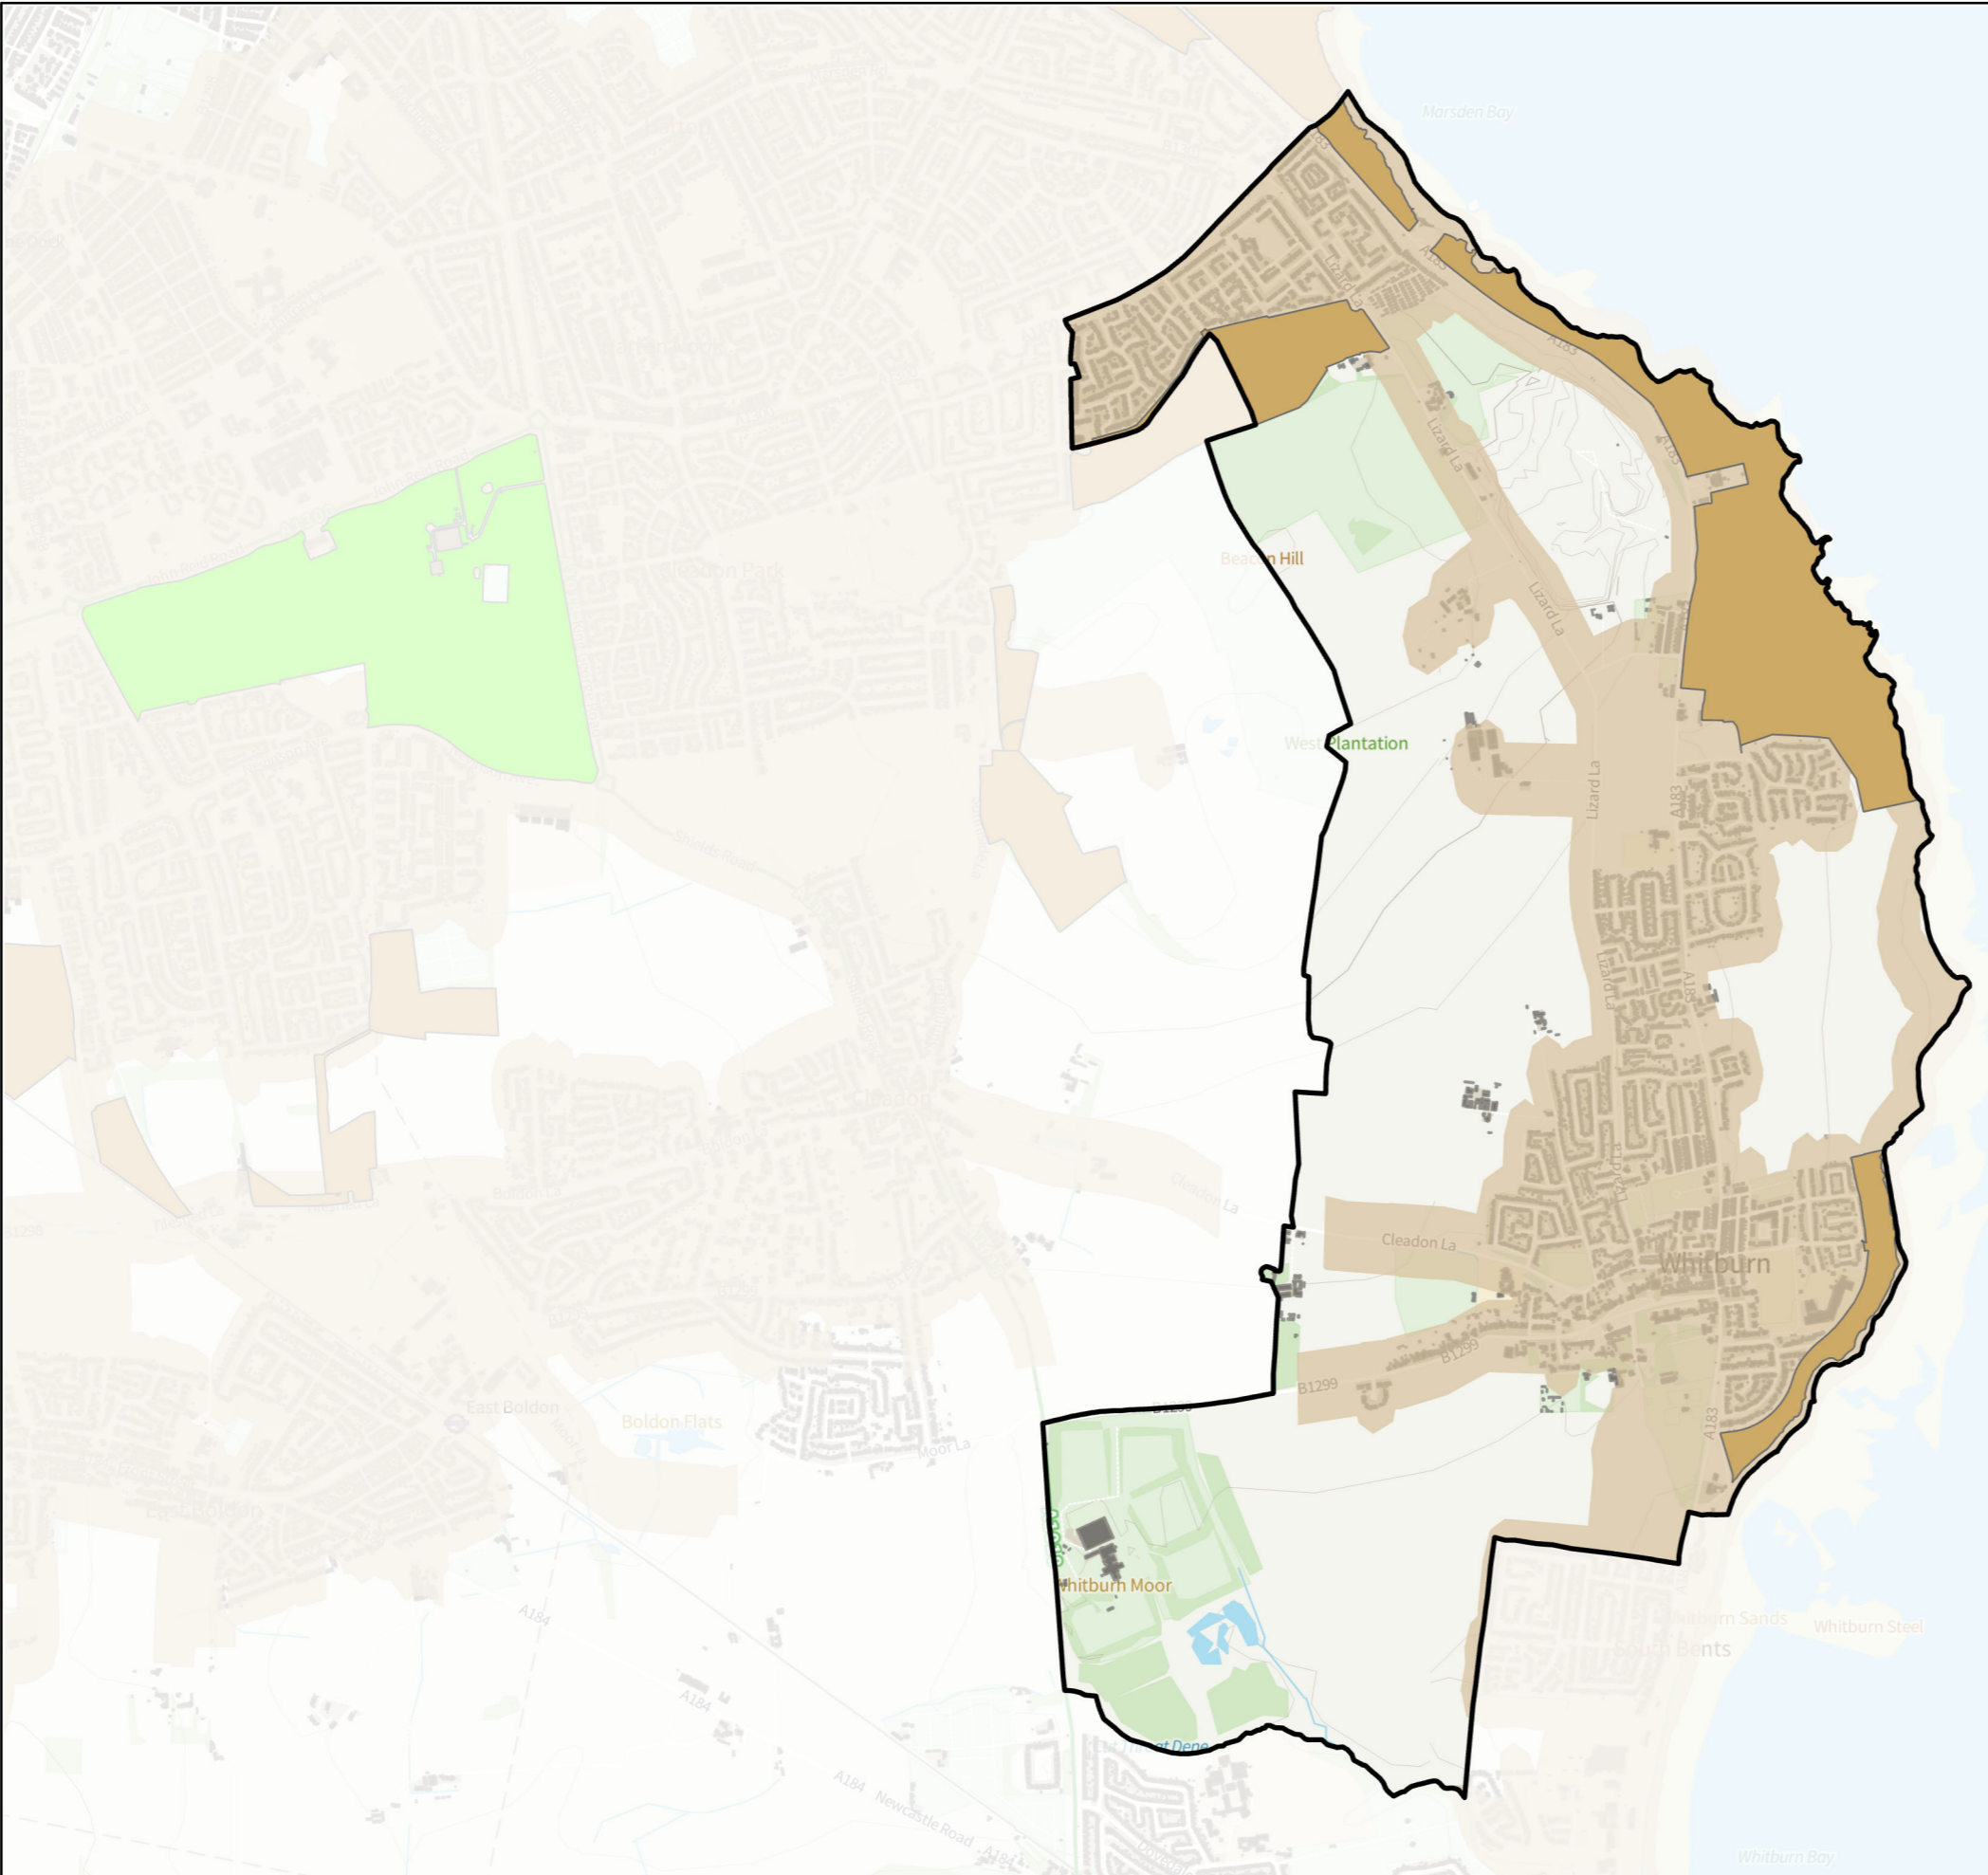

1. **Legend**
2. Accessible Natural Green Space
   - Park and Recreation Ground
   - 20min Walk time Buffer
   - Wards

Whitburn and Marsden

Scale: 1:35,401
Date: 06/03/2023

Contains OS data © Crown Copyright and database right 2022
Contains data from OS Zoomstack