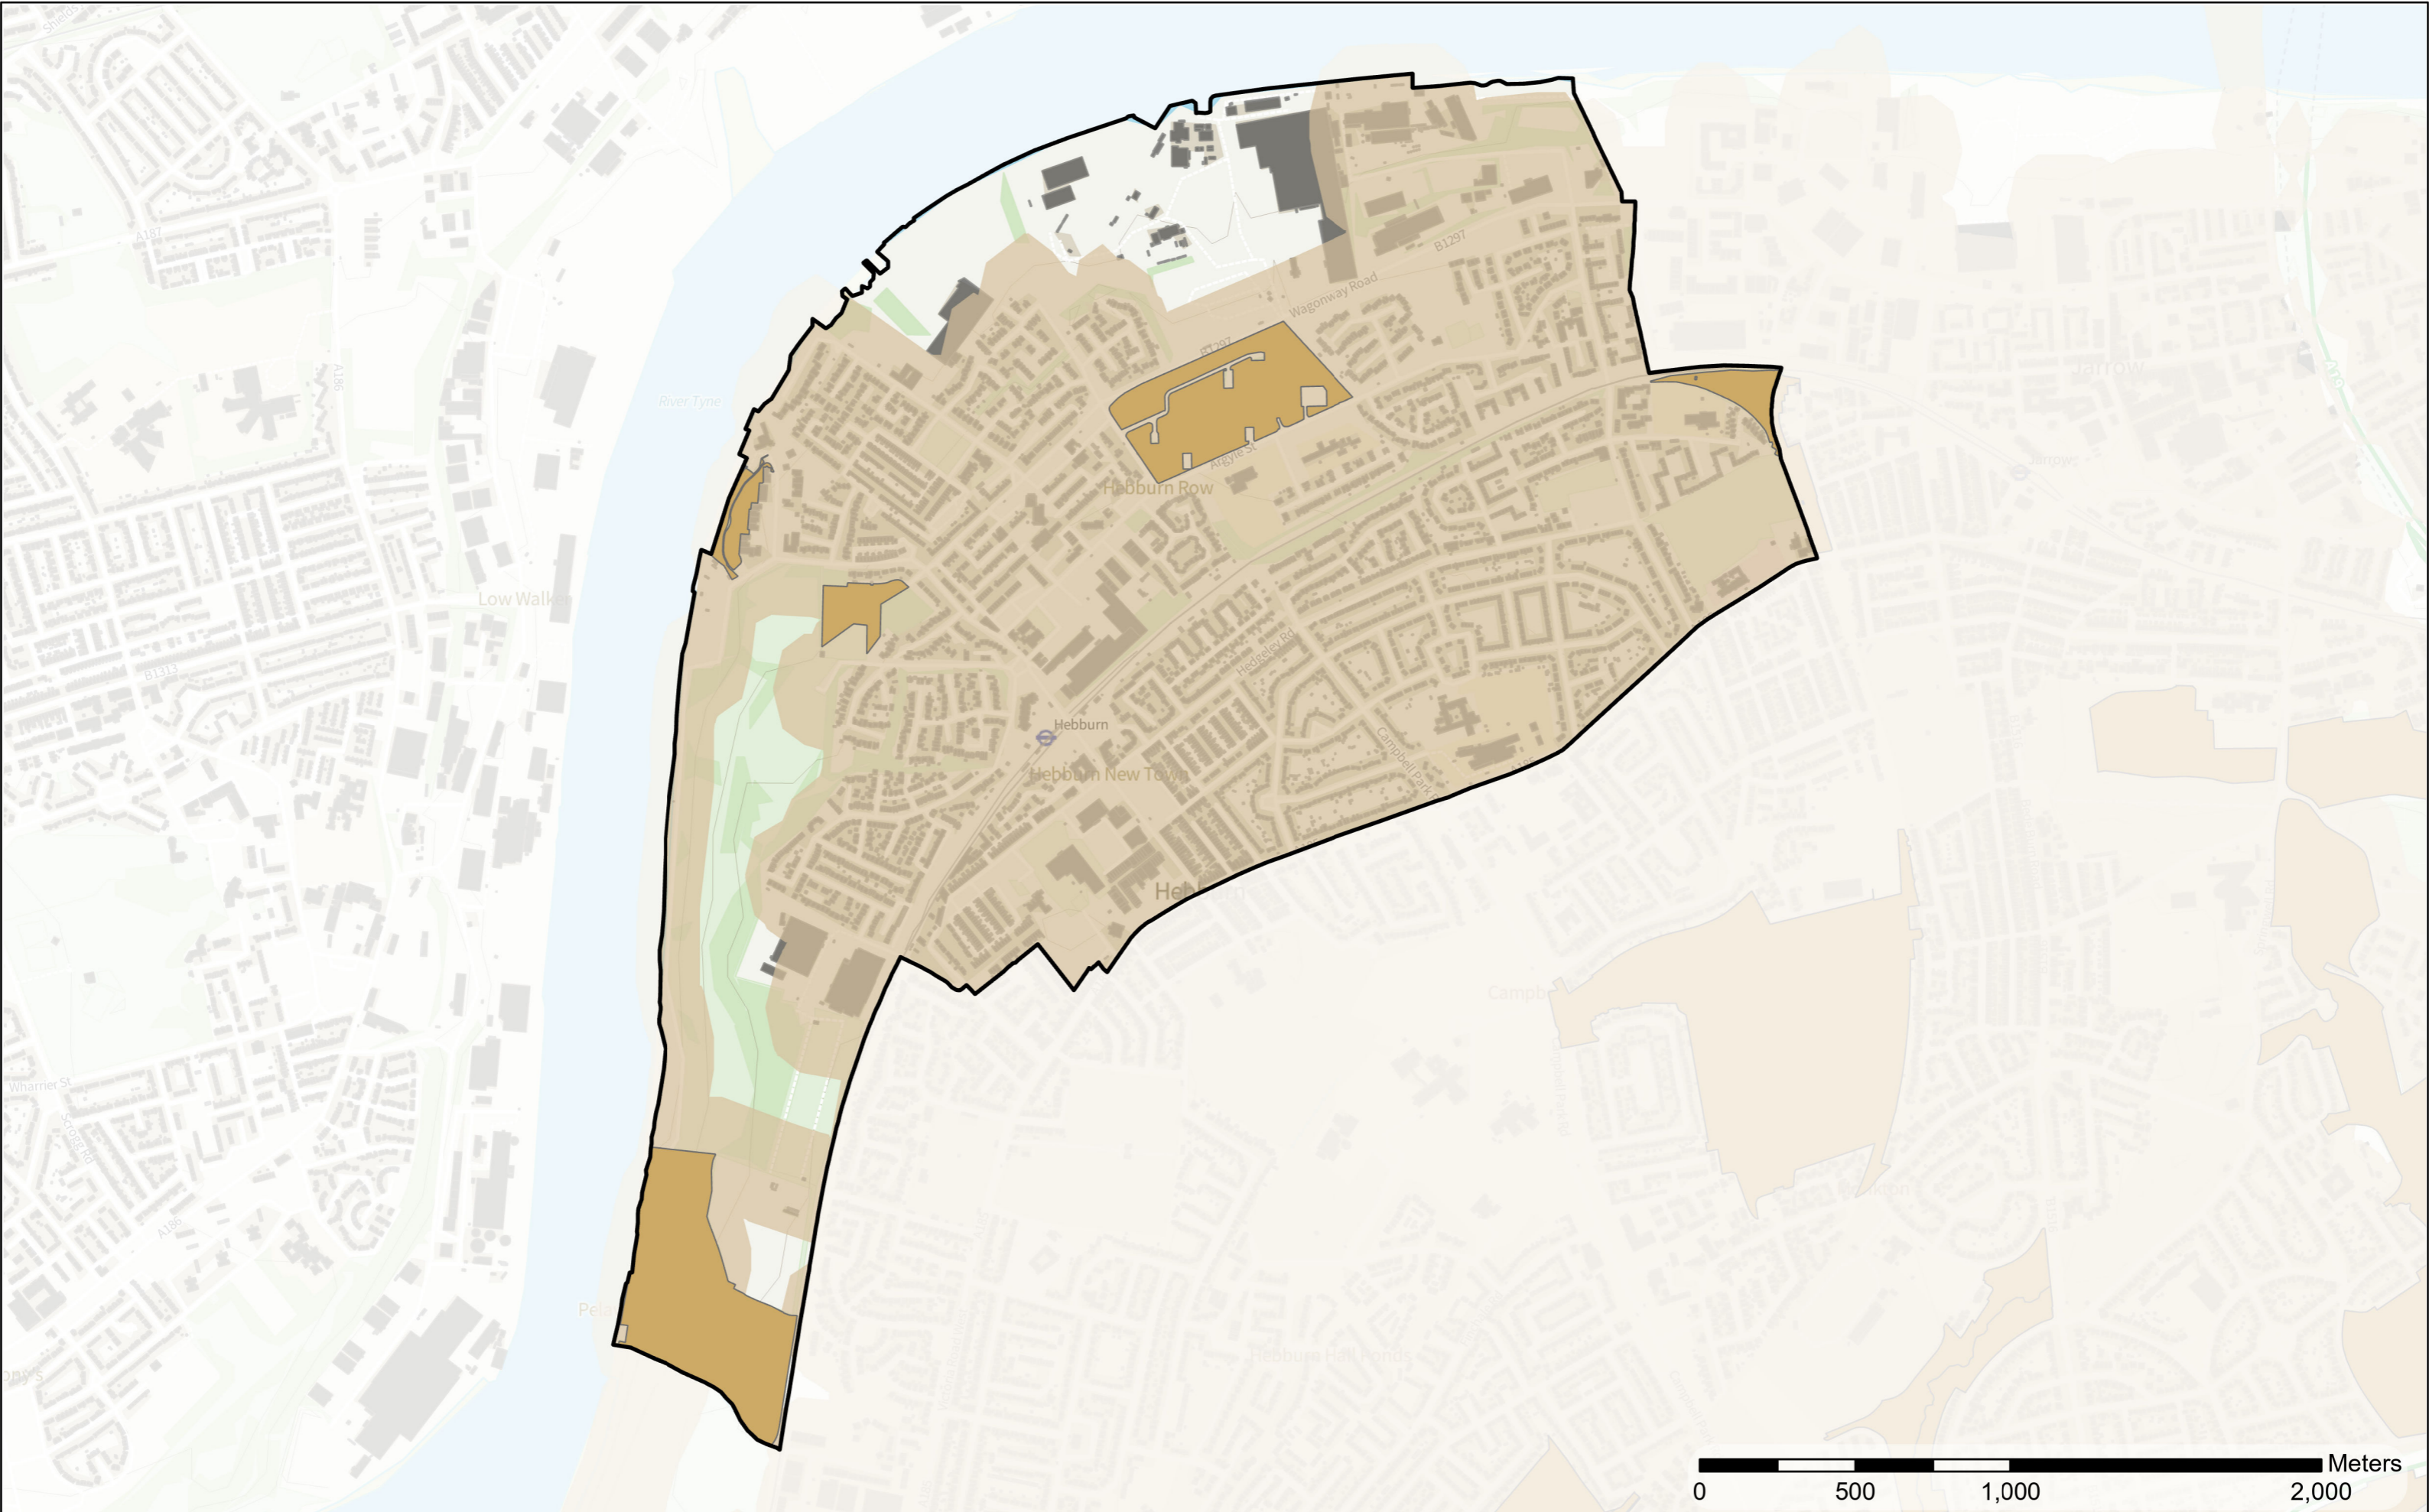

1. **Legend**
2. Accessible Natural Green Space
   - 20min Walk time Buffer
   - Wards

Hebburn North

Scale: 1:18,615
Date: 06/03/2023

Contains OS data © Crown Copyright and database right 2022
Contains data from OS Zoomstack