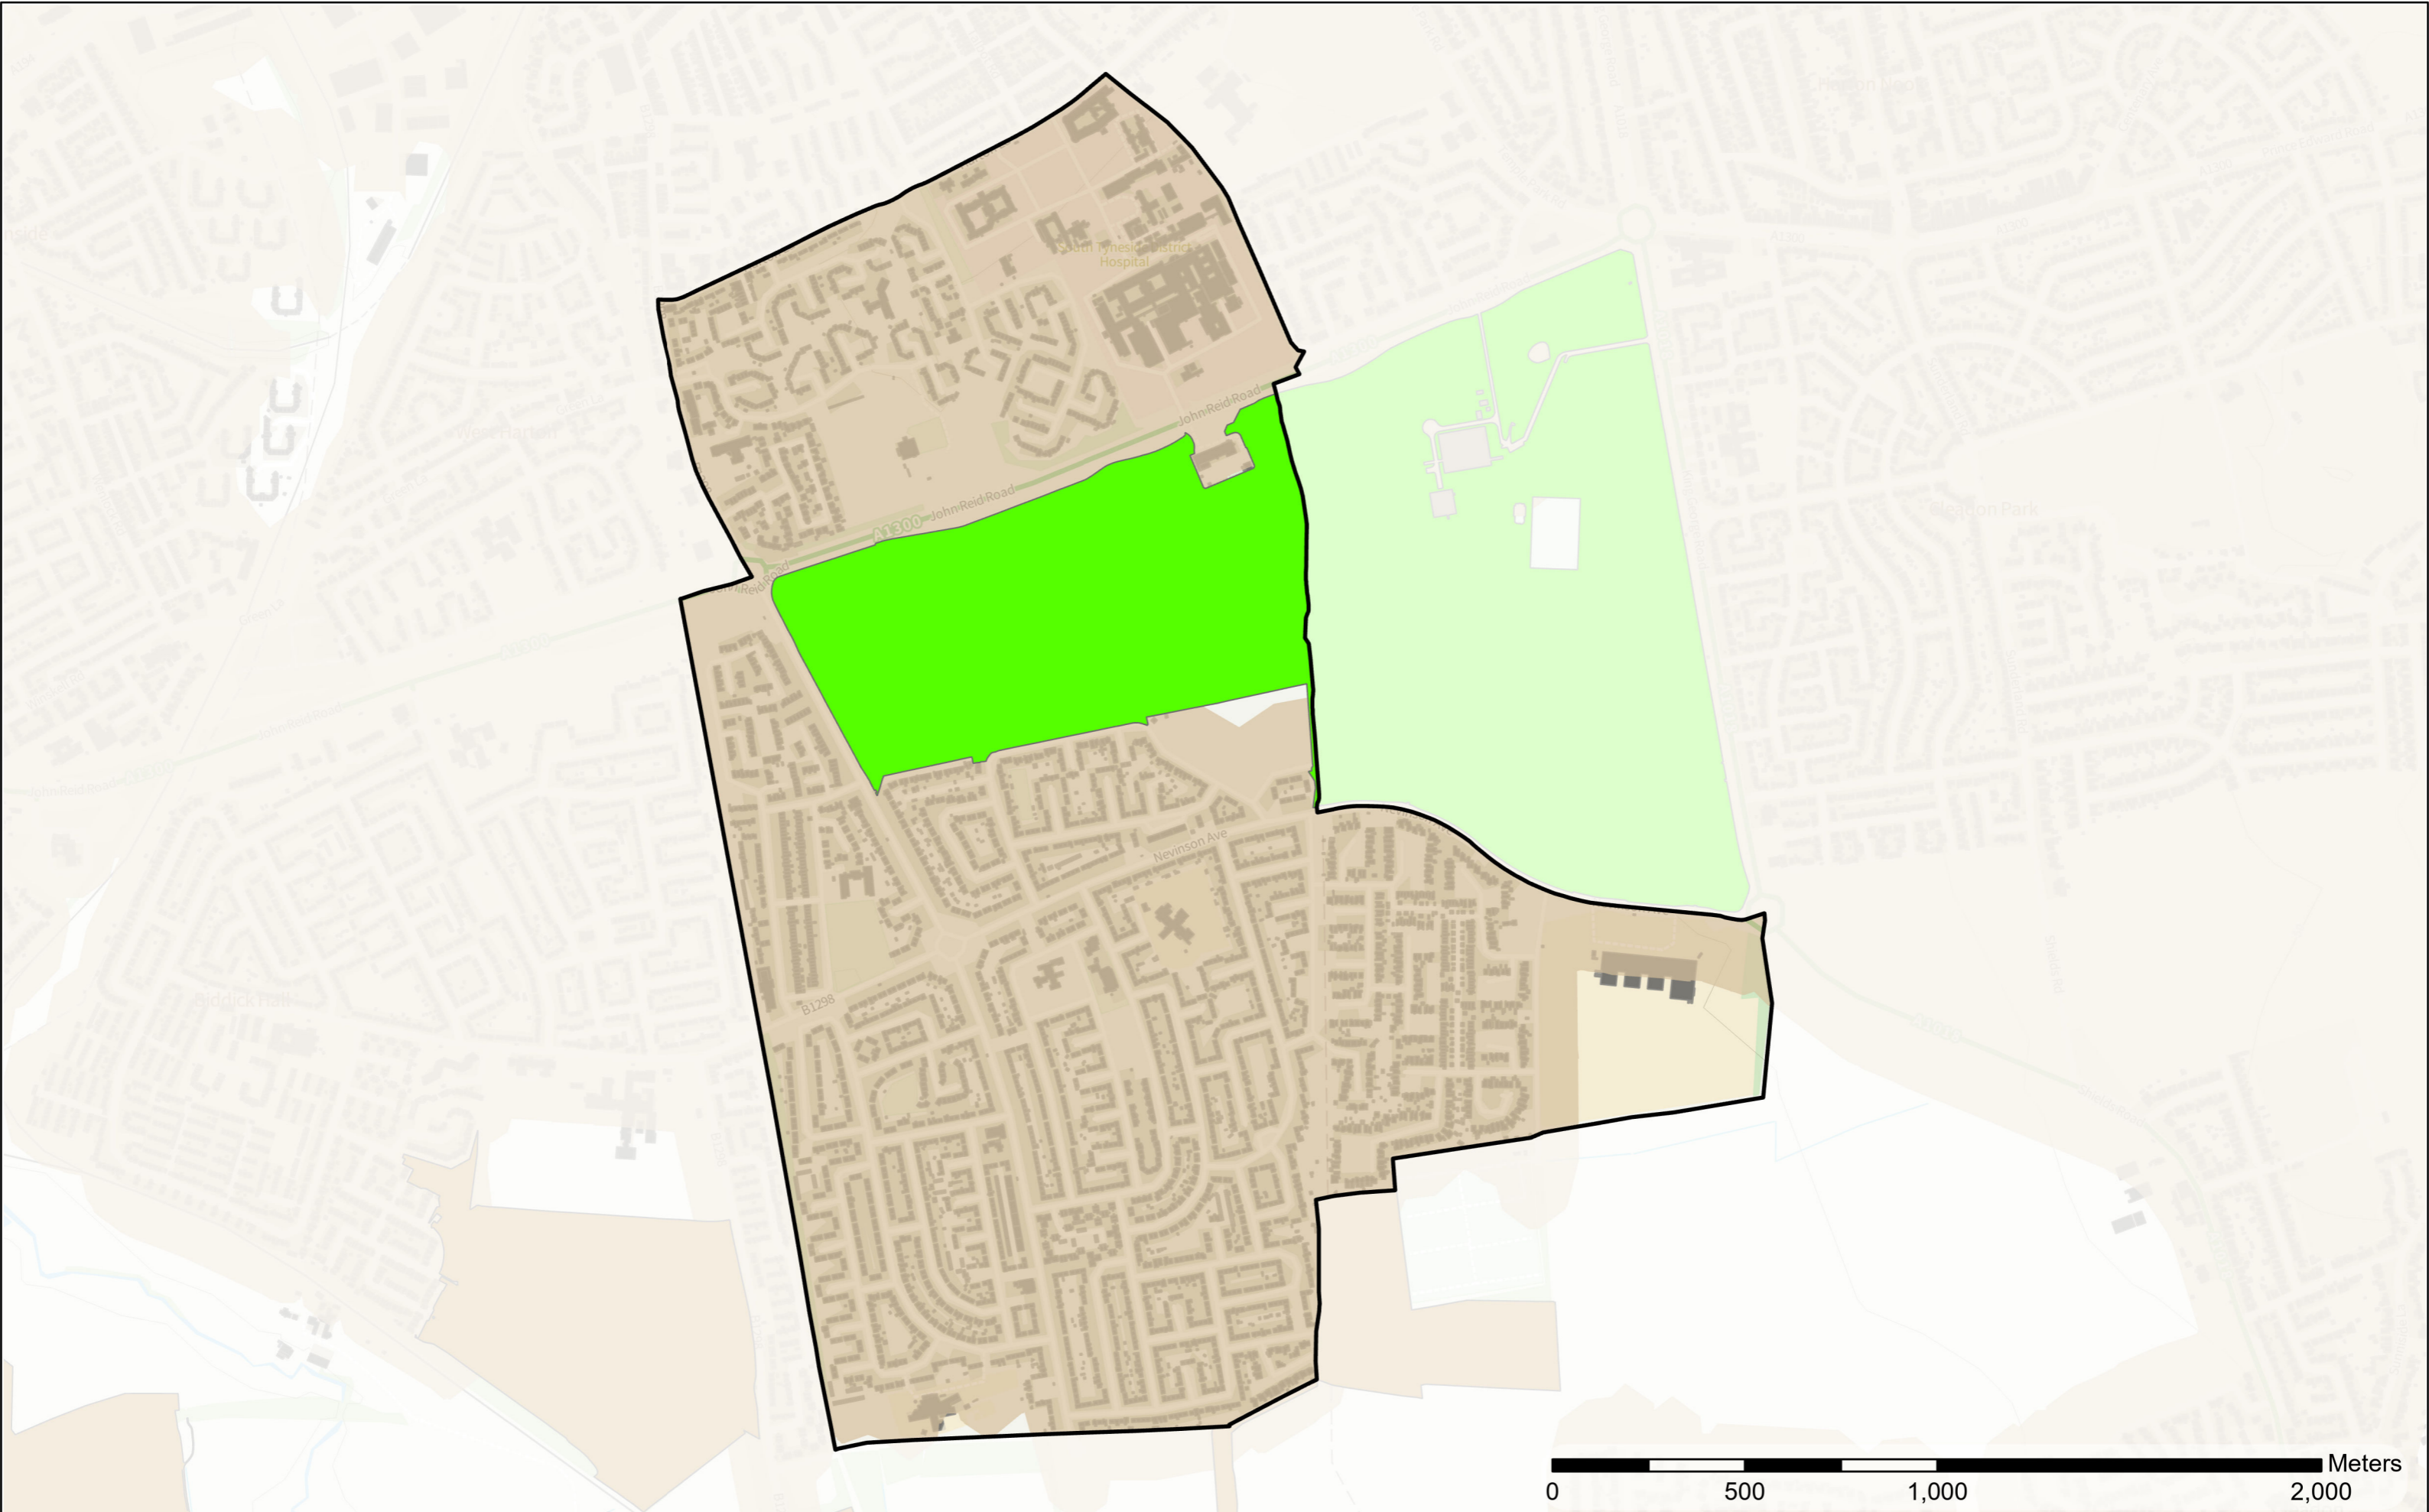

Simonside and Rekendyke

Scale: 1:23,757
Date: 06/03/2023

Contains OS data © Crown Copyright and database right 2022
 Contains data from OS Zoomstack

Scale: 1:11,412
 Date: 06/03/2023

Legend

- 20min Walk time Buffer
- Wards

West Park

Legend

- Accessible Natural Green Space
- 20min Walk time Buffer
- Wards

Westoe

Contains OS data © Crown Copyright and database right 2022
 Contains data from OS Zoomstack

Scale: 1:12,045
Date: 06/03/2023

ethos

Environmental Planning

- Legend**
- Accessible Natural Green Space
 - Park and Recreation Ground
 - 20min Walk time Buffer
 - Wards

Whitburn and Marsden

Scale: 1:35,401
Date: 06/03/2023

Contains OS data © Crown Copyright and database right 2022
Contains data from OS Zoomstack

- Legend**
- Accessible Natural Green Space
 - Park and Recreation Ground
 - 20min Walk time Buffer
 - Wards

Whiteleas

Contains OS data © Crown Copyright and database right 2022
Contains data from OS Zoomstack