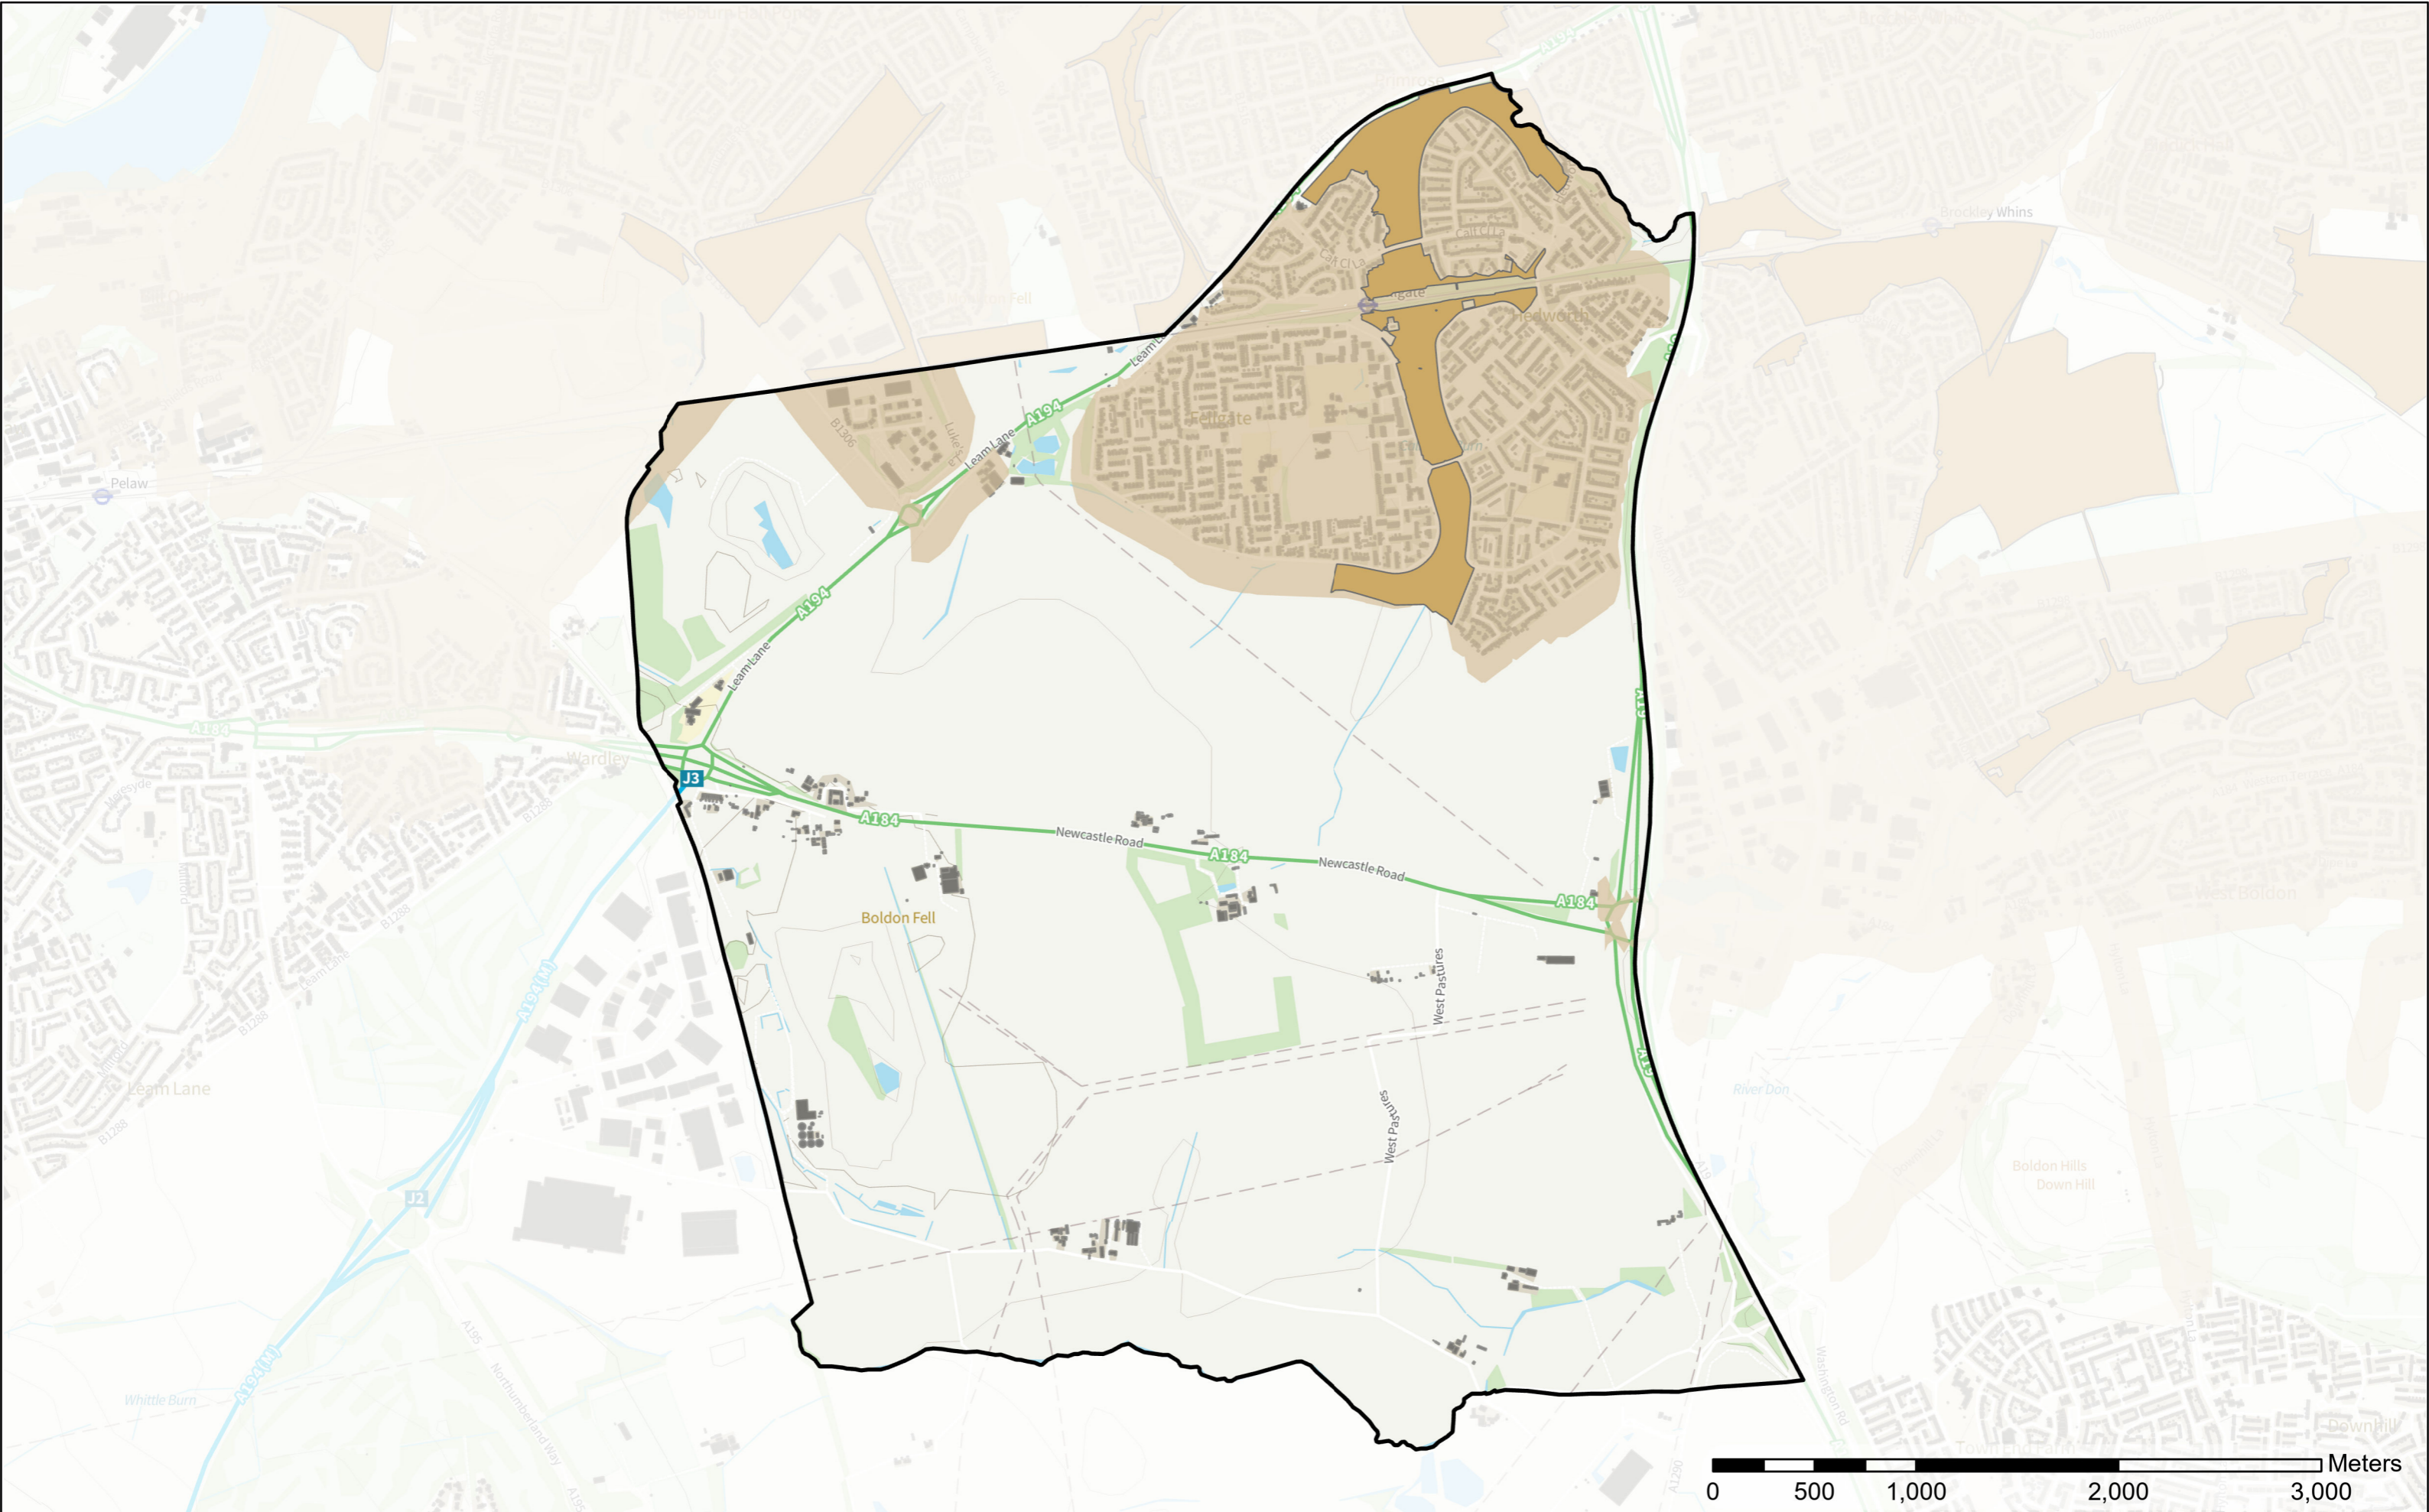

Legend

- Accessible Natural Green Space
- 20min Walk time Buffer
- Wards

Fellgate and Hedworth

Contains OS data © Crown Copyright and database right 2022
Contains data from OS Zoomstack

Scale: 1:28,531
Date: 06/03/2023