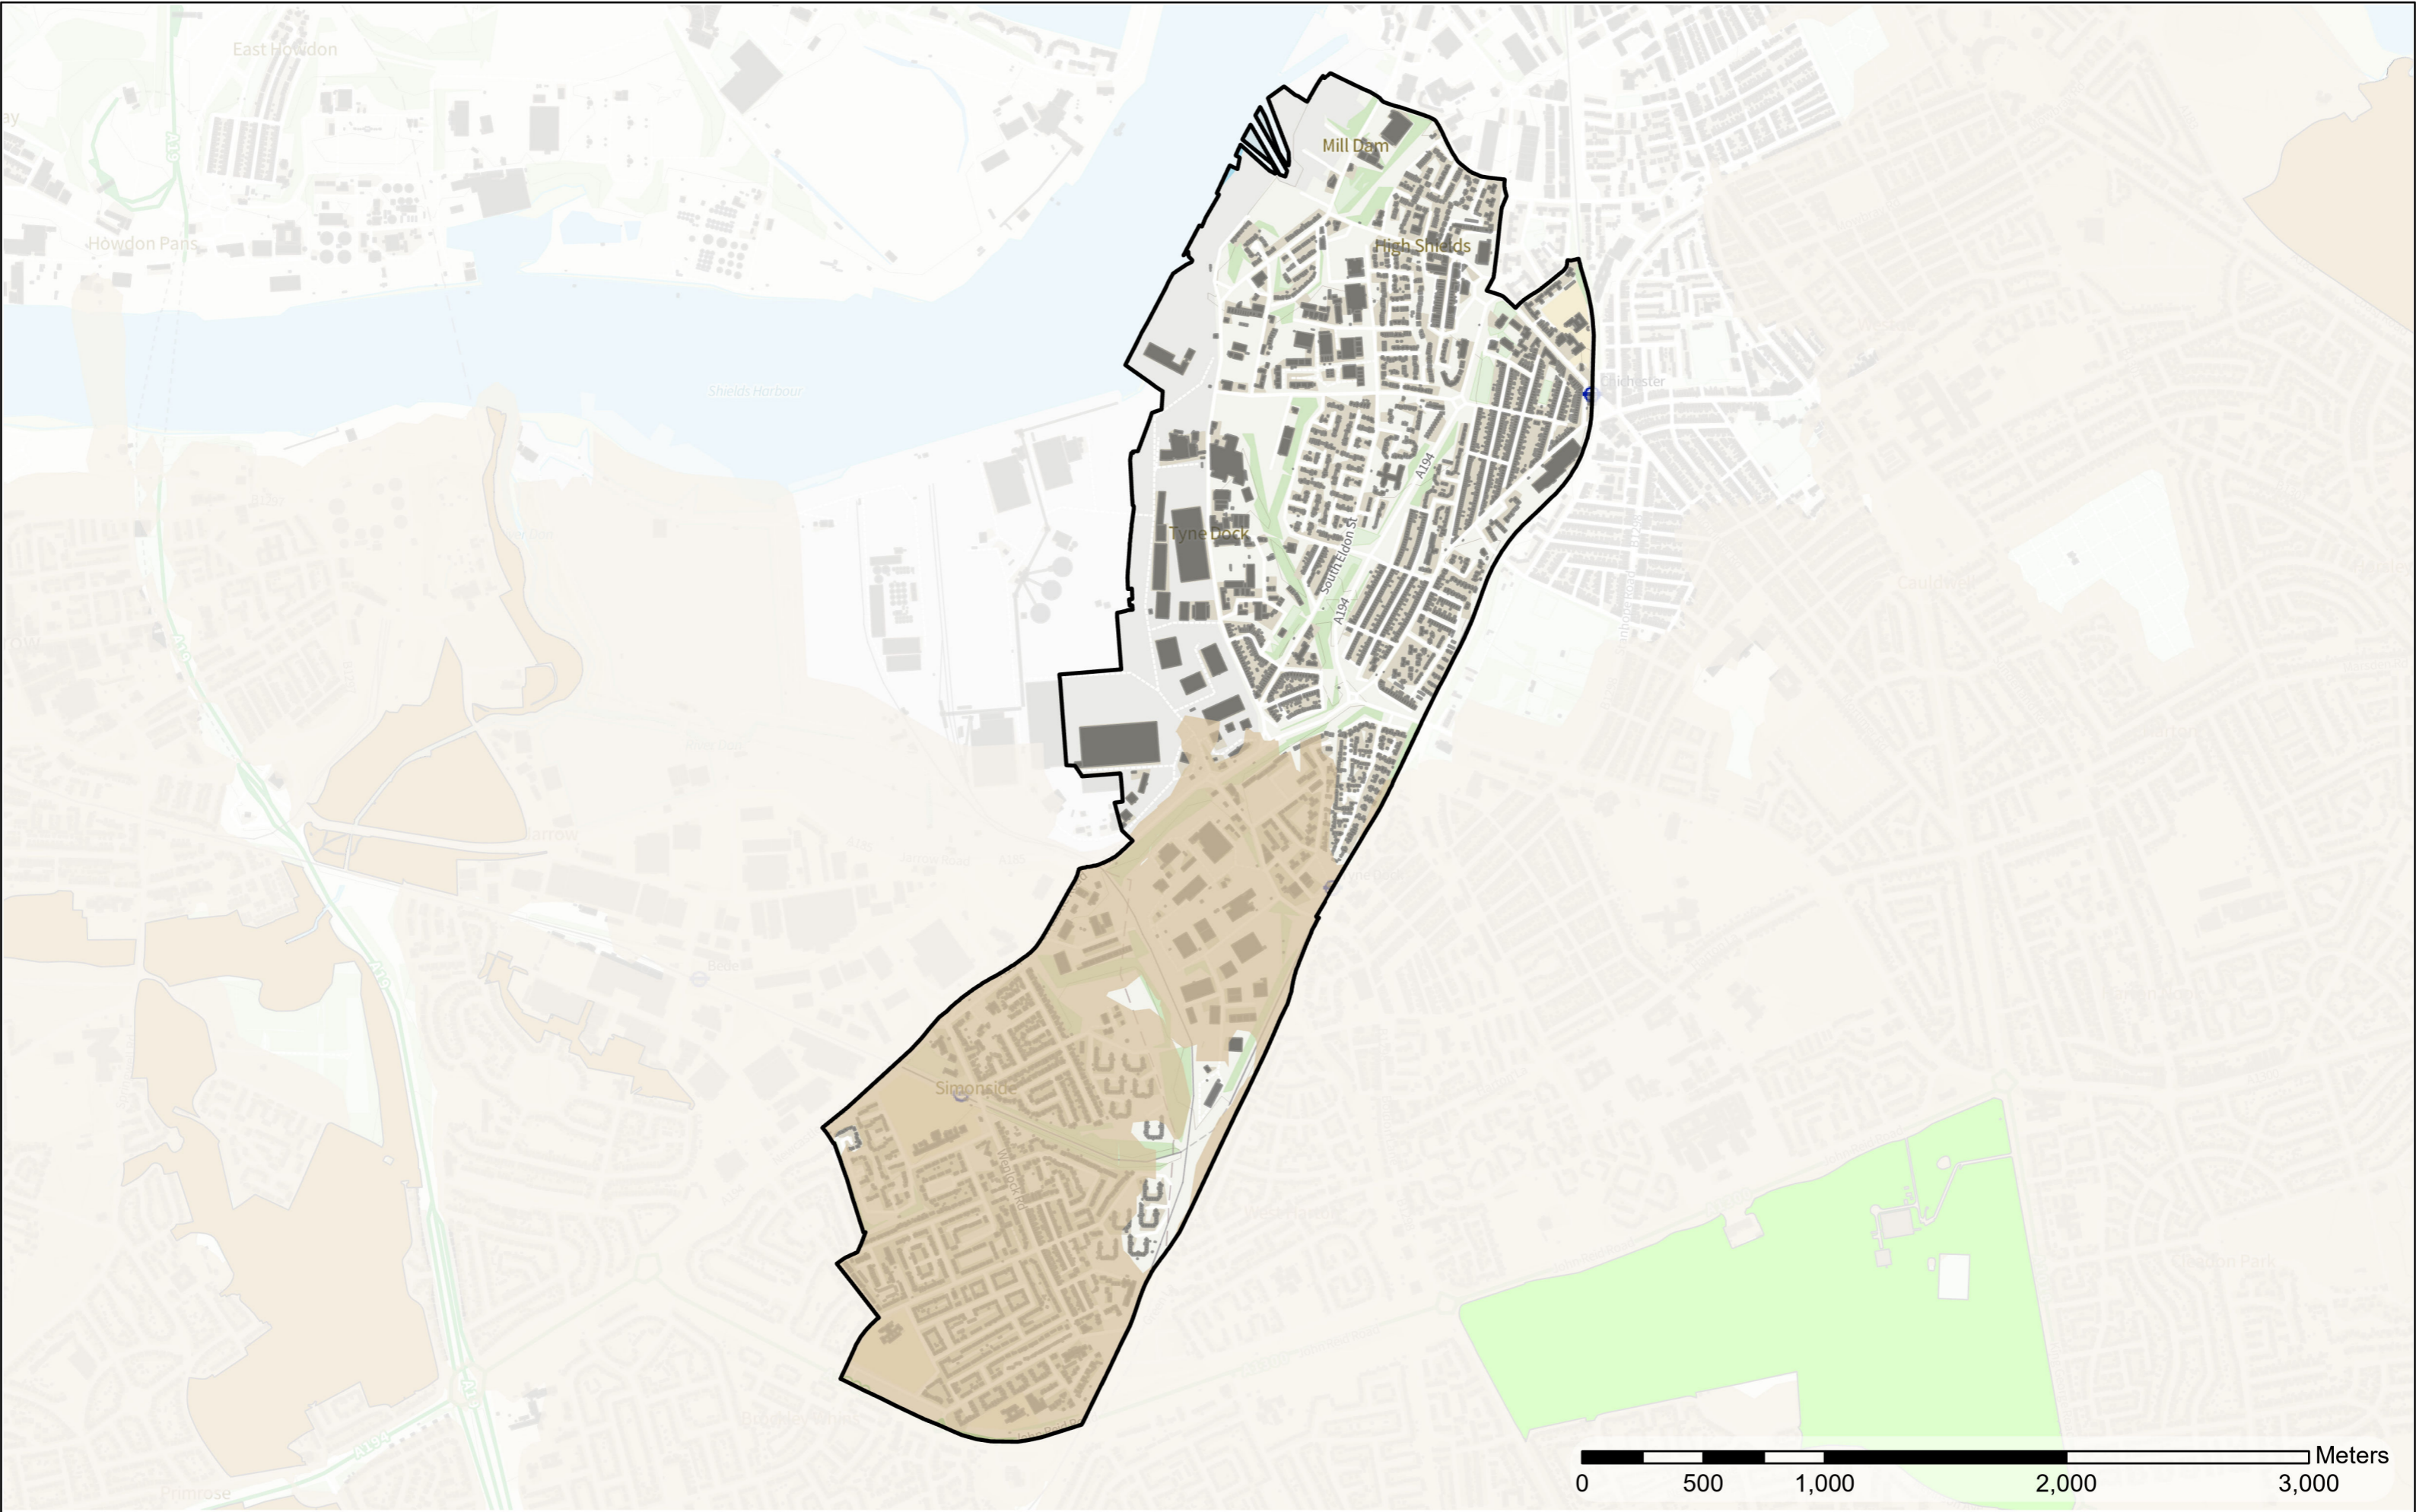

A north arrow pointing upwards. Below it, the text reads: Scale: 1:16,831
Date: 06/03/2023

- Legend**
- Accessible Natural Green Space
 - 20min Walk time Buffer
 - Wards

Monkton

Scale: 1:20,246
Date: 06/03/2023

Contains OS data © Crown Copyright and database right 2022
Contains data from OS Zoomstack

- Legend**
- Accessible Natural Green Space
 - 20min Walk time Buffer
 - Wards

Primrose

Contains OS data © Crown Copyright and database right 2022
Contains data from OS Zoomstack

Scale: 1:23,042
Date: 06/03/2023

Contains OS data © Crown Copyright and database right 2022
 Contains data from OS Zoomstack

- Legend**
- Accessible Natural Green Space
 - Park and Recreation Ground
 - 20min Walk time Buffer
 - Wards