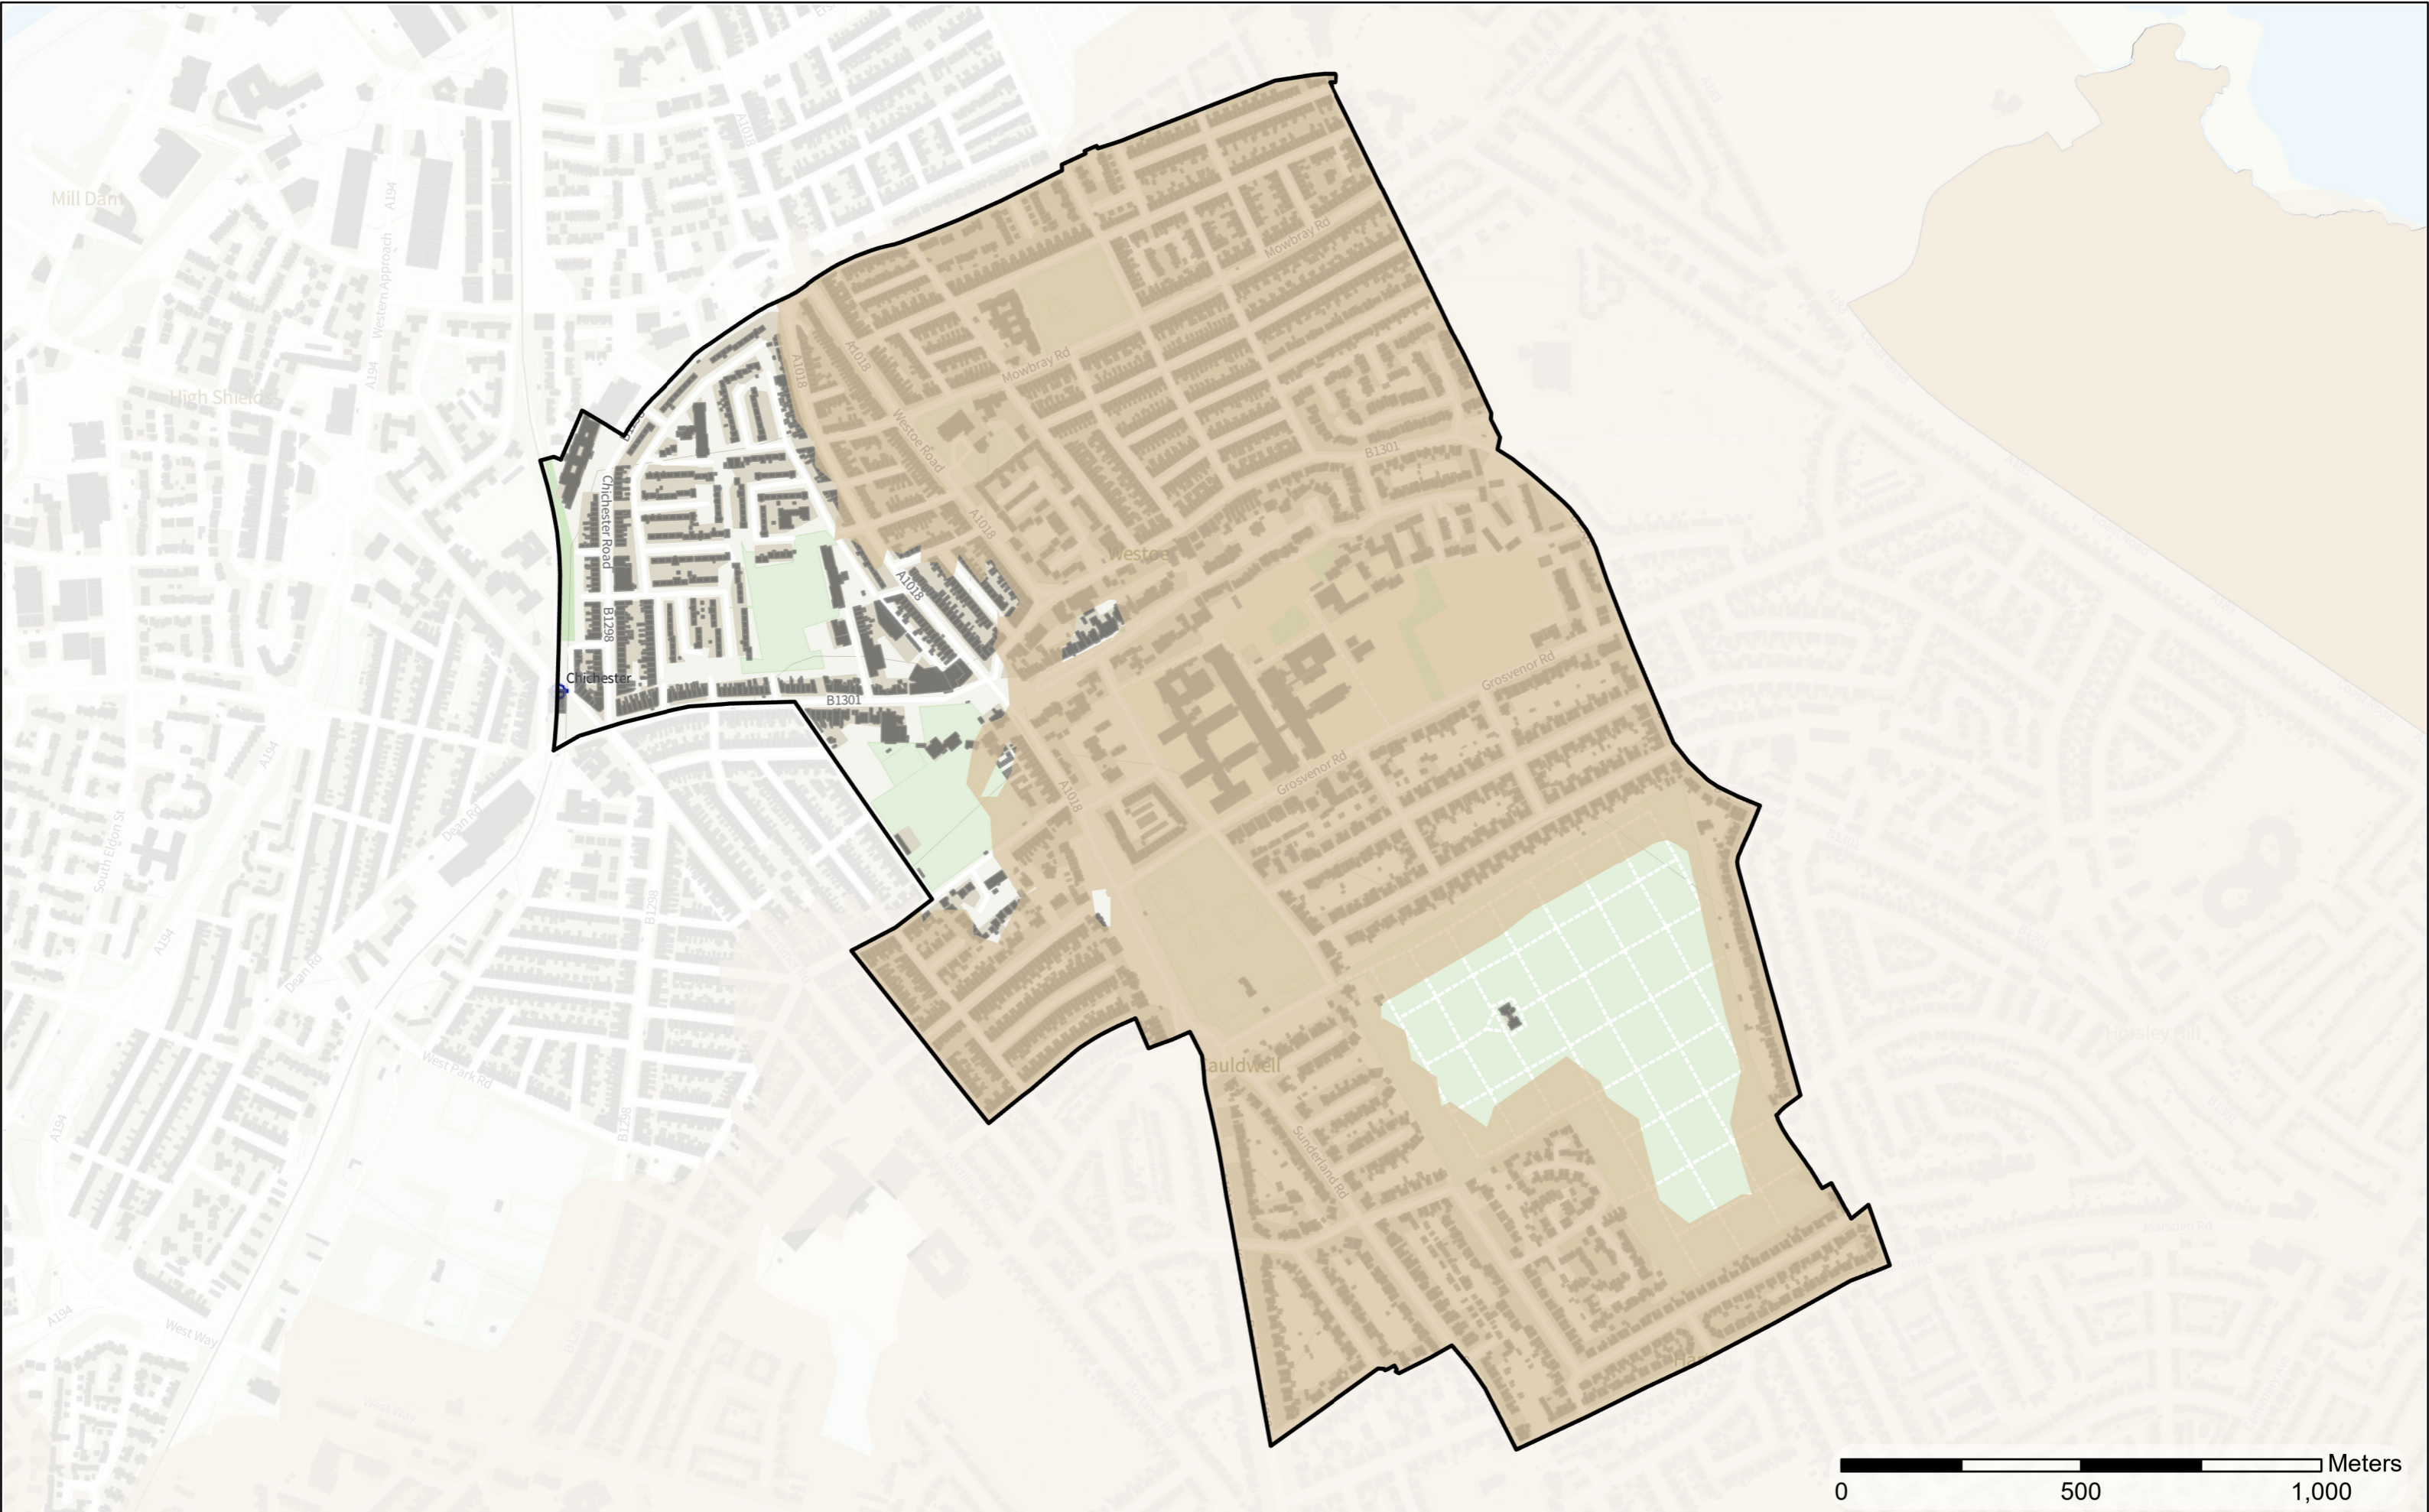

Scale: 1:23,042
Date: 06/03/2023

Contains OS data © Crown Copyright and database right 2022
 Contains data from OS Zoomstack

- Legend**
- Accessible Natural Green Space
 - Park and Recreation Ground
 - 20min Walk time Buffer
 - Wards

Simonside and Rekendyke

Scale: 1:23,757
Date: 06/03/2023

Contains OS data © Crown Copyright and database right 2022
 Contains data from OS Zoomstack

Scale: 1:11,412
 Date: 06/03/2023

Legend

- 20min Walk time Buffer
- Wards

West Park

Legend

- Accessible Natural Green Space
- 20min Walk time Buffer
- Wards

Westoe

Contains OS data © Crown Copyright and database right 2022
 Contains data from OS Zoomstack

Scale: 1:12,045
Date: 06/03/2023