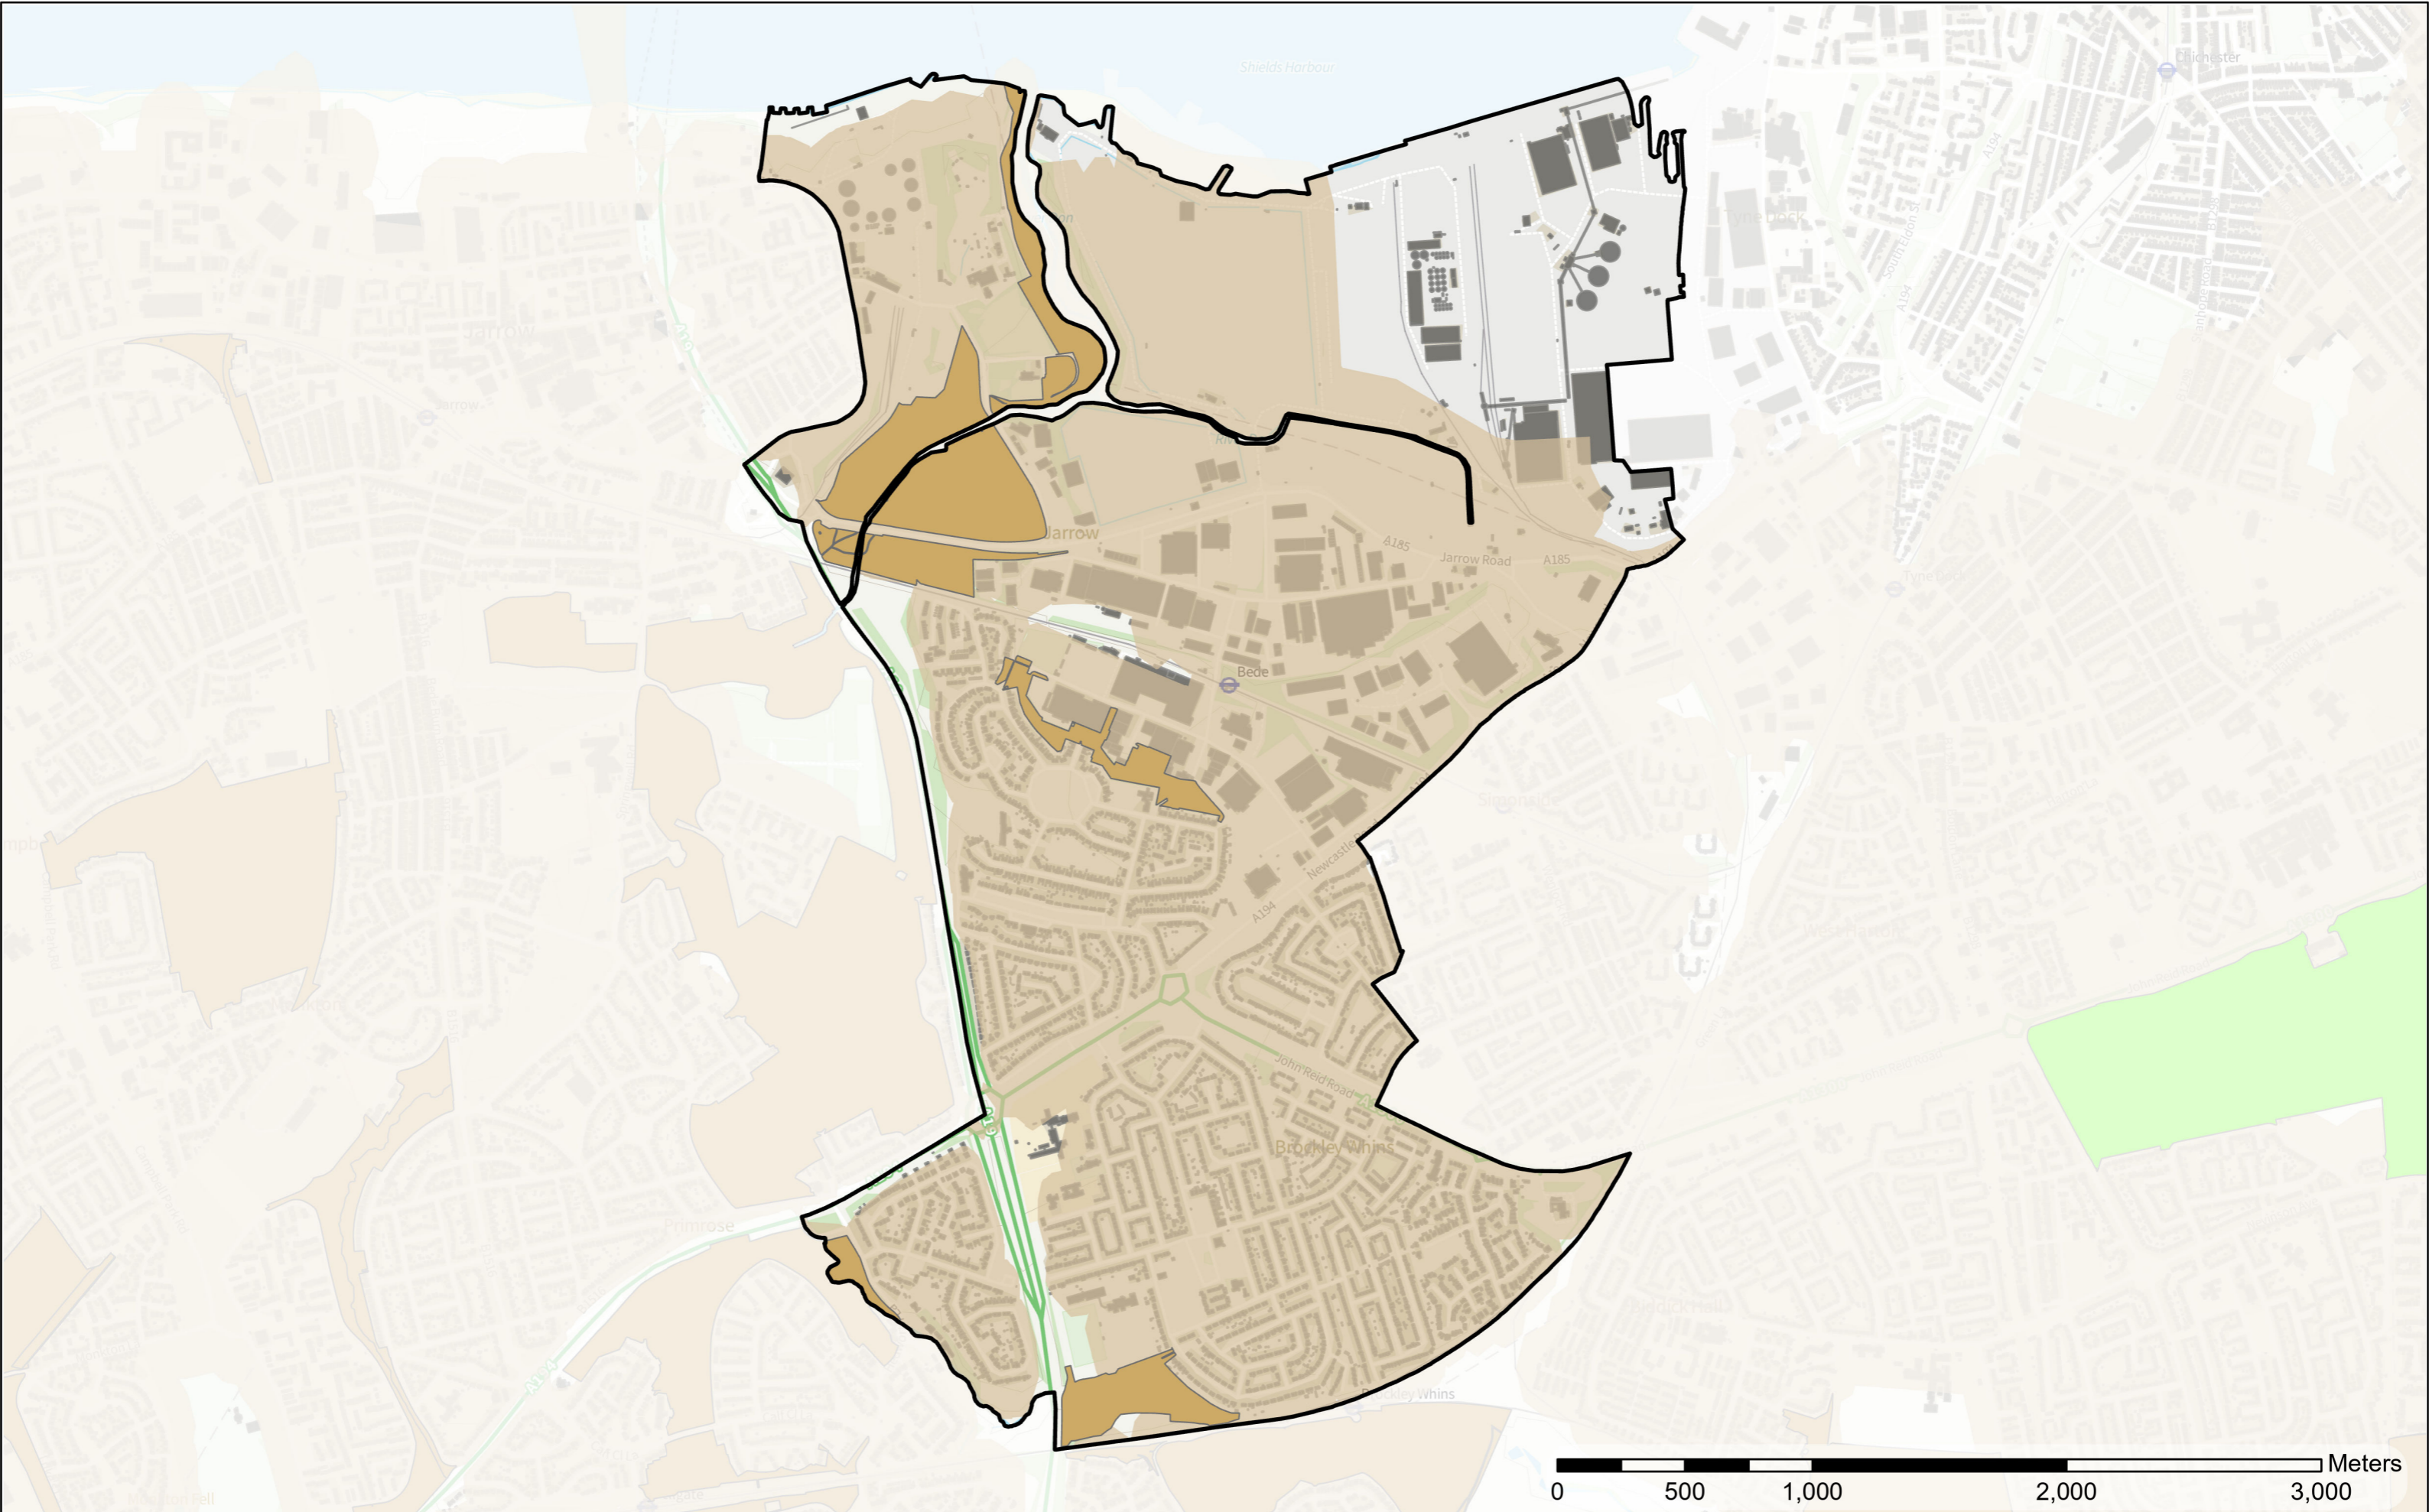

- Legend**
- Accessible Natural Green Space
 - 20min Walk time Buffer
 - Wards

Beacon and Bents

Contains OS data © Crown Copyright and database right 2022
Contains data from OS Zoomstack

Scale: 1:18,696
Date: 06/03/2023

- Legend**
- Accessible Natural Green Space
 - Park and Recreation Ground
 - 20min Walk time Buffer
 - Wards

Bede

Contains OS data © Crown Copyright and database right 2022
 Contains data from OS Zoomstack