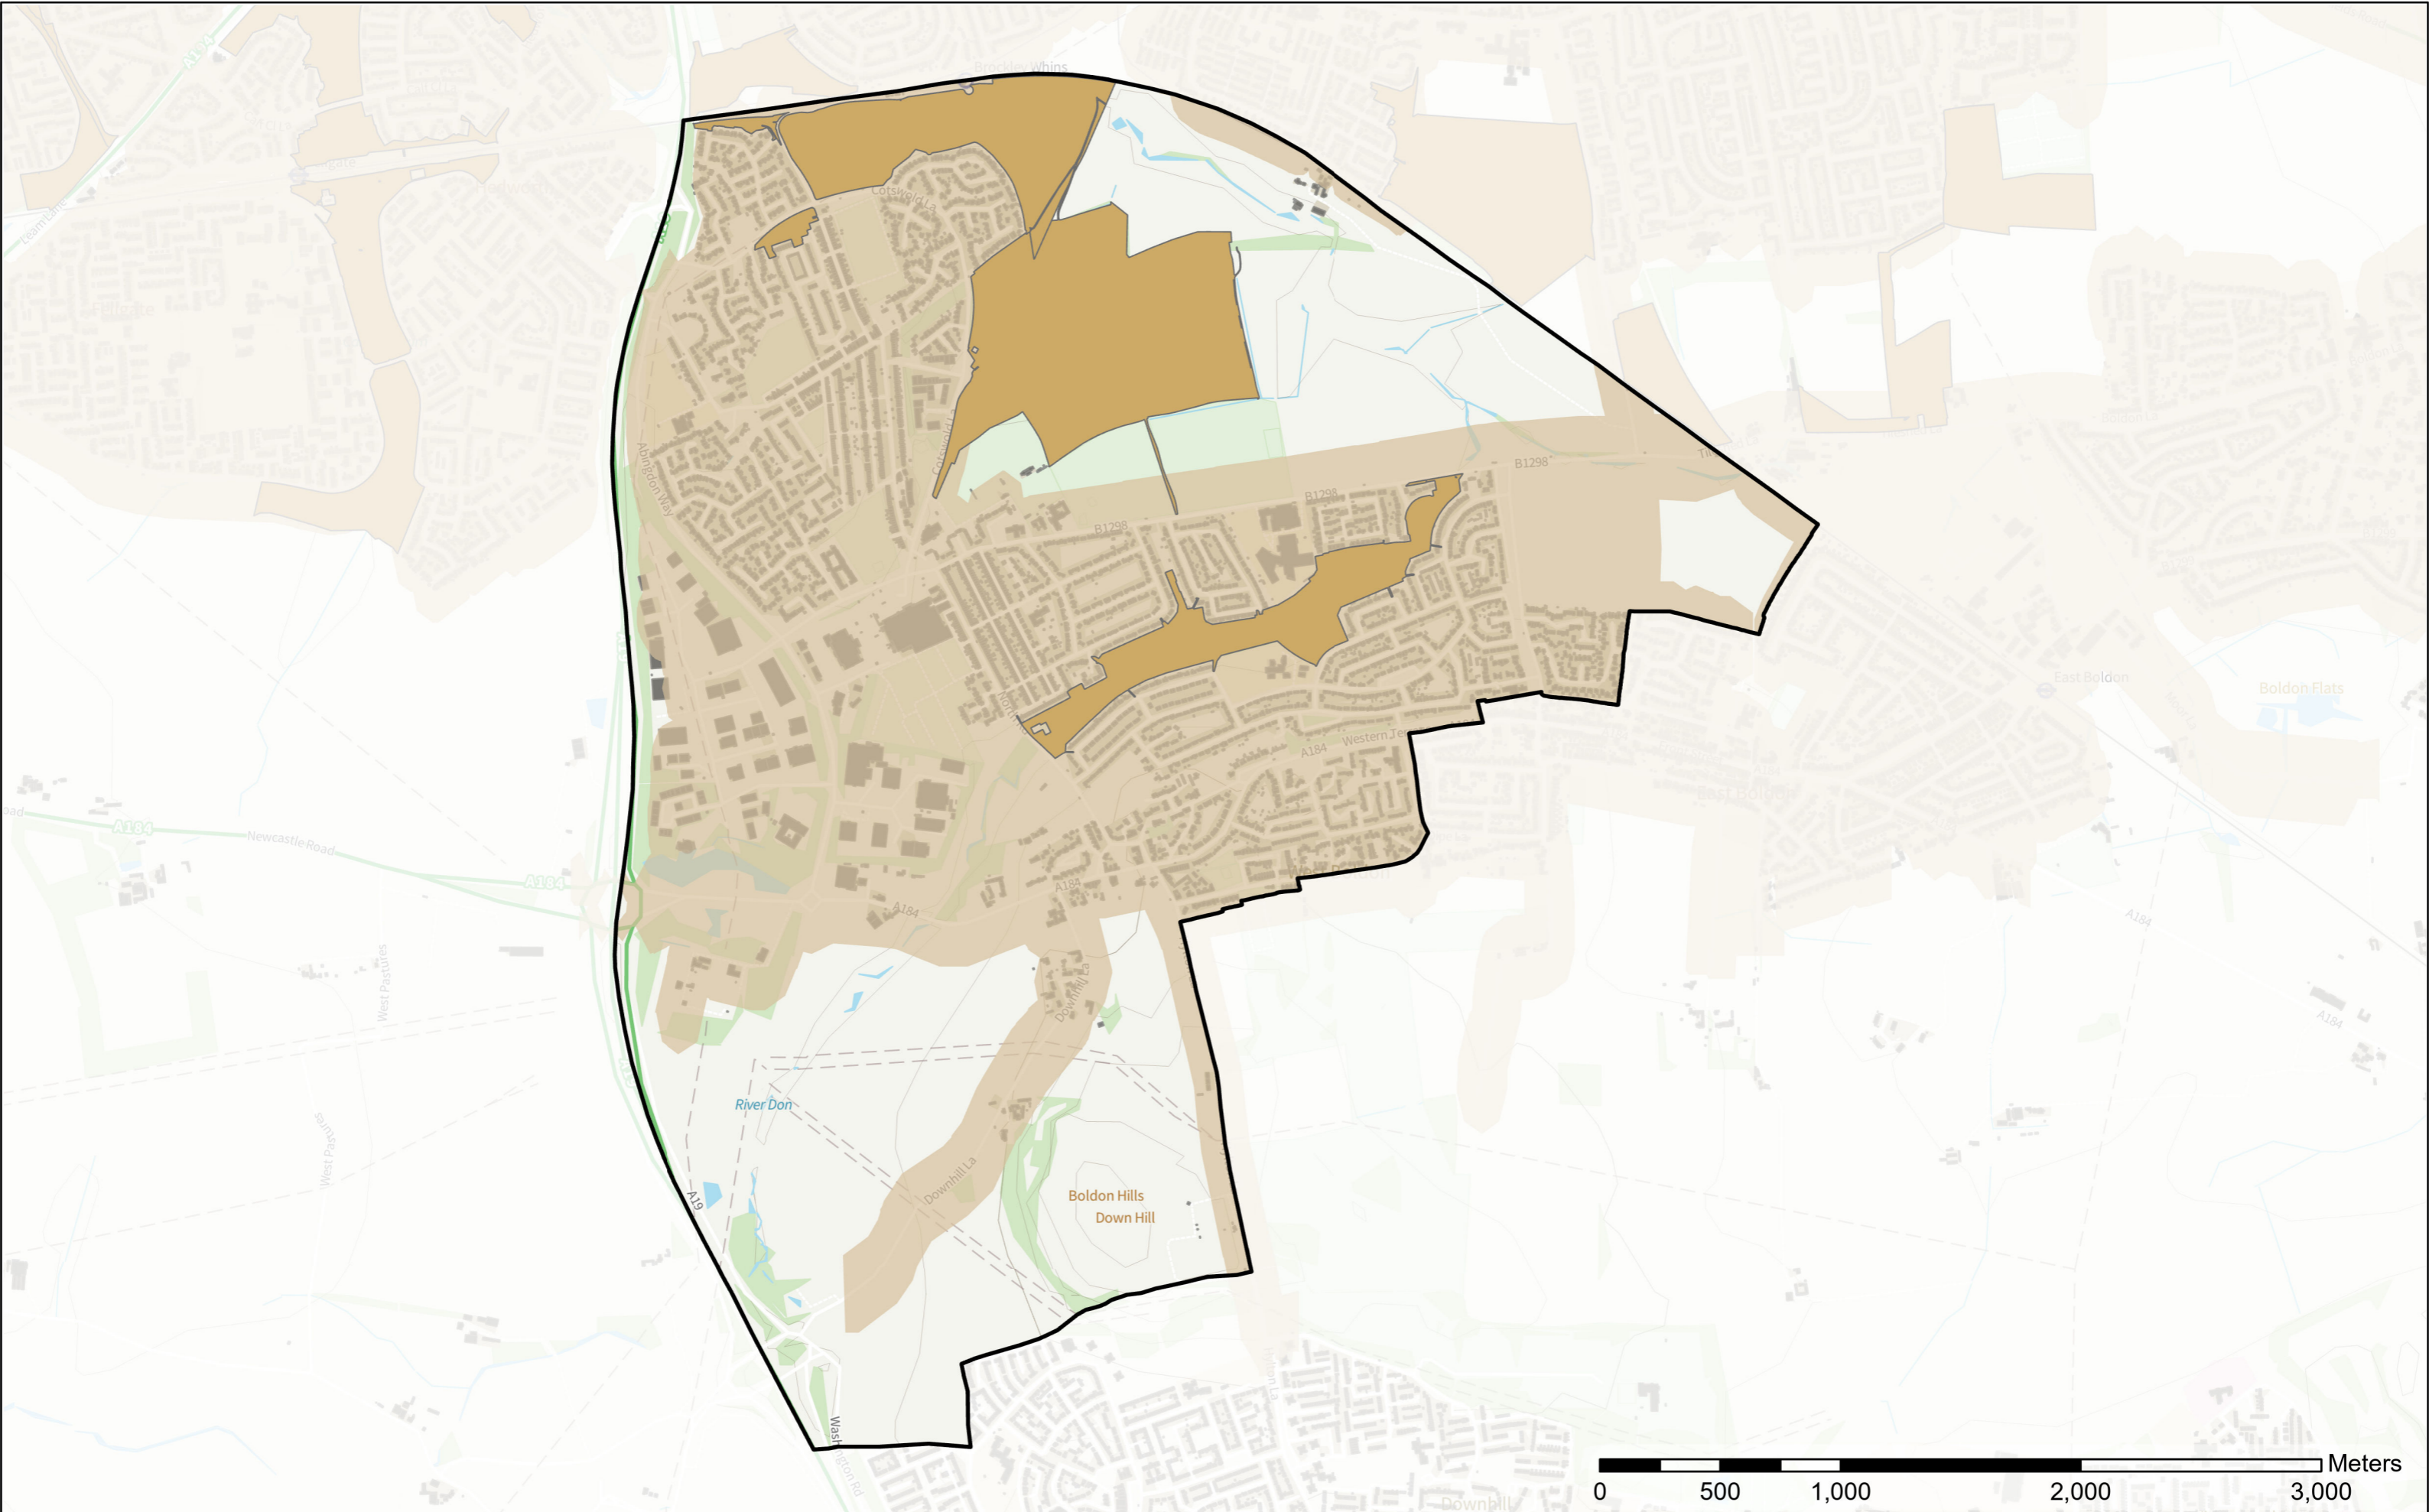

1. **Legend**
2. Accessible Natural Green Space
   - 20min Walk time Buffer
   - Wards

Boldon Colliery

Contains OS data © Crown Copyright and database right 2022
Contains data from OS Zoomstack

Scale: 1:24,062
Date: 06/03/2023