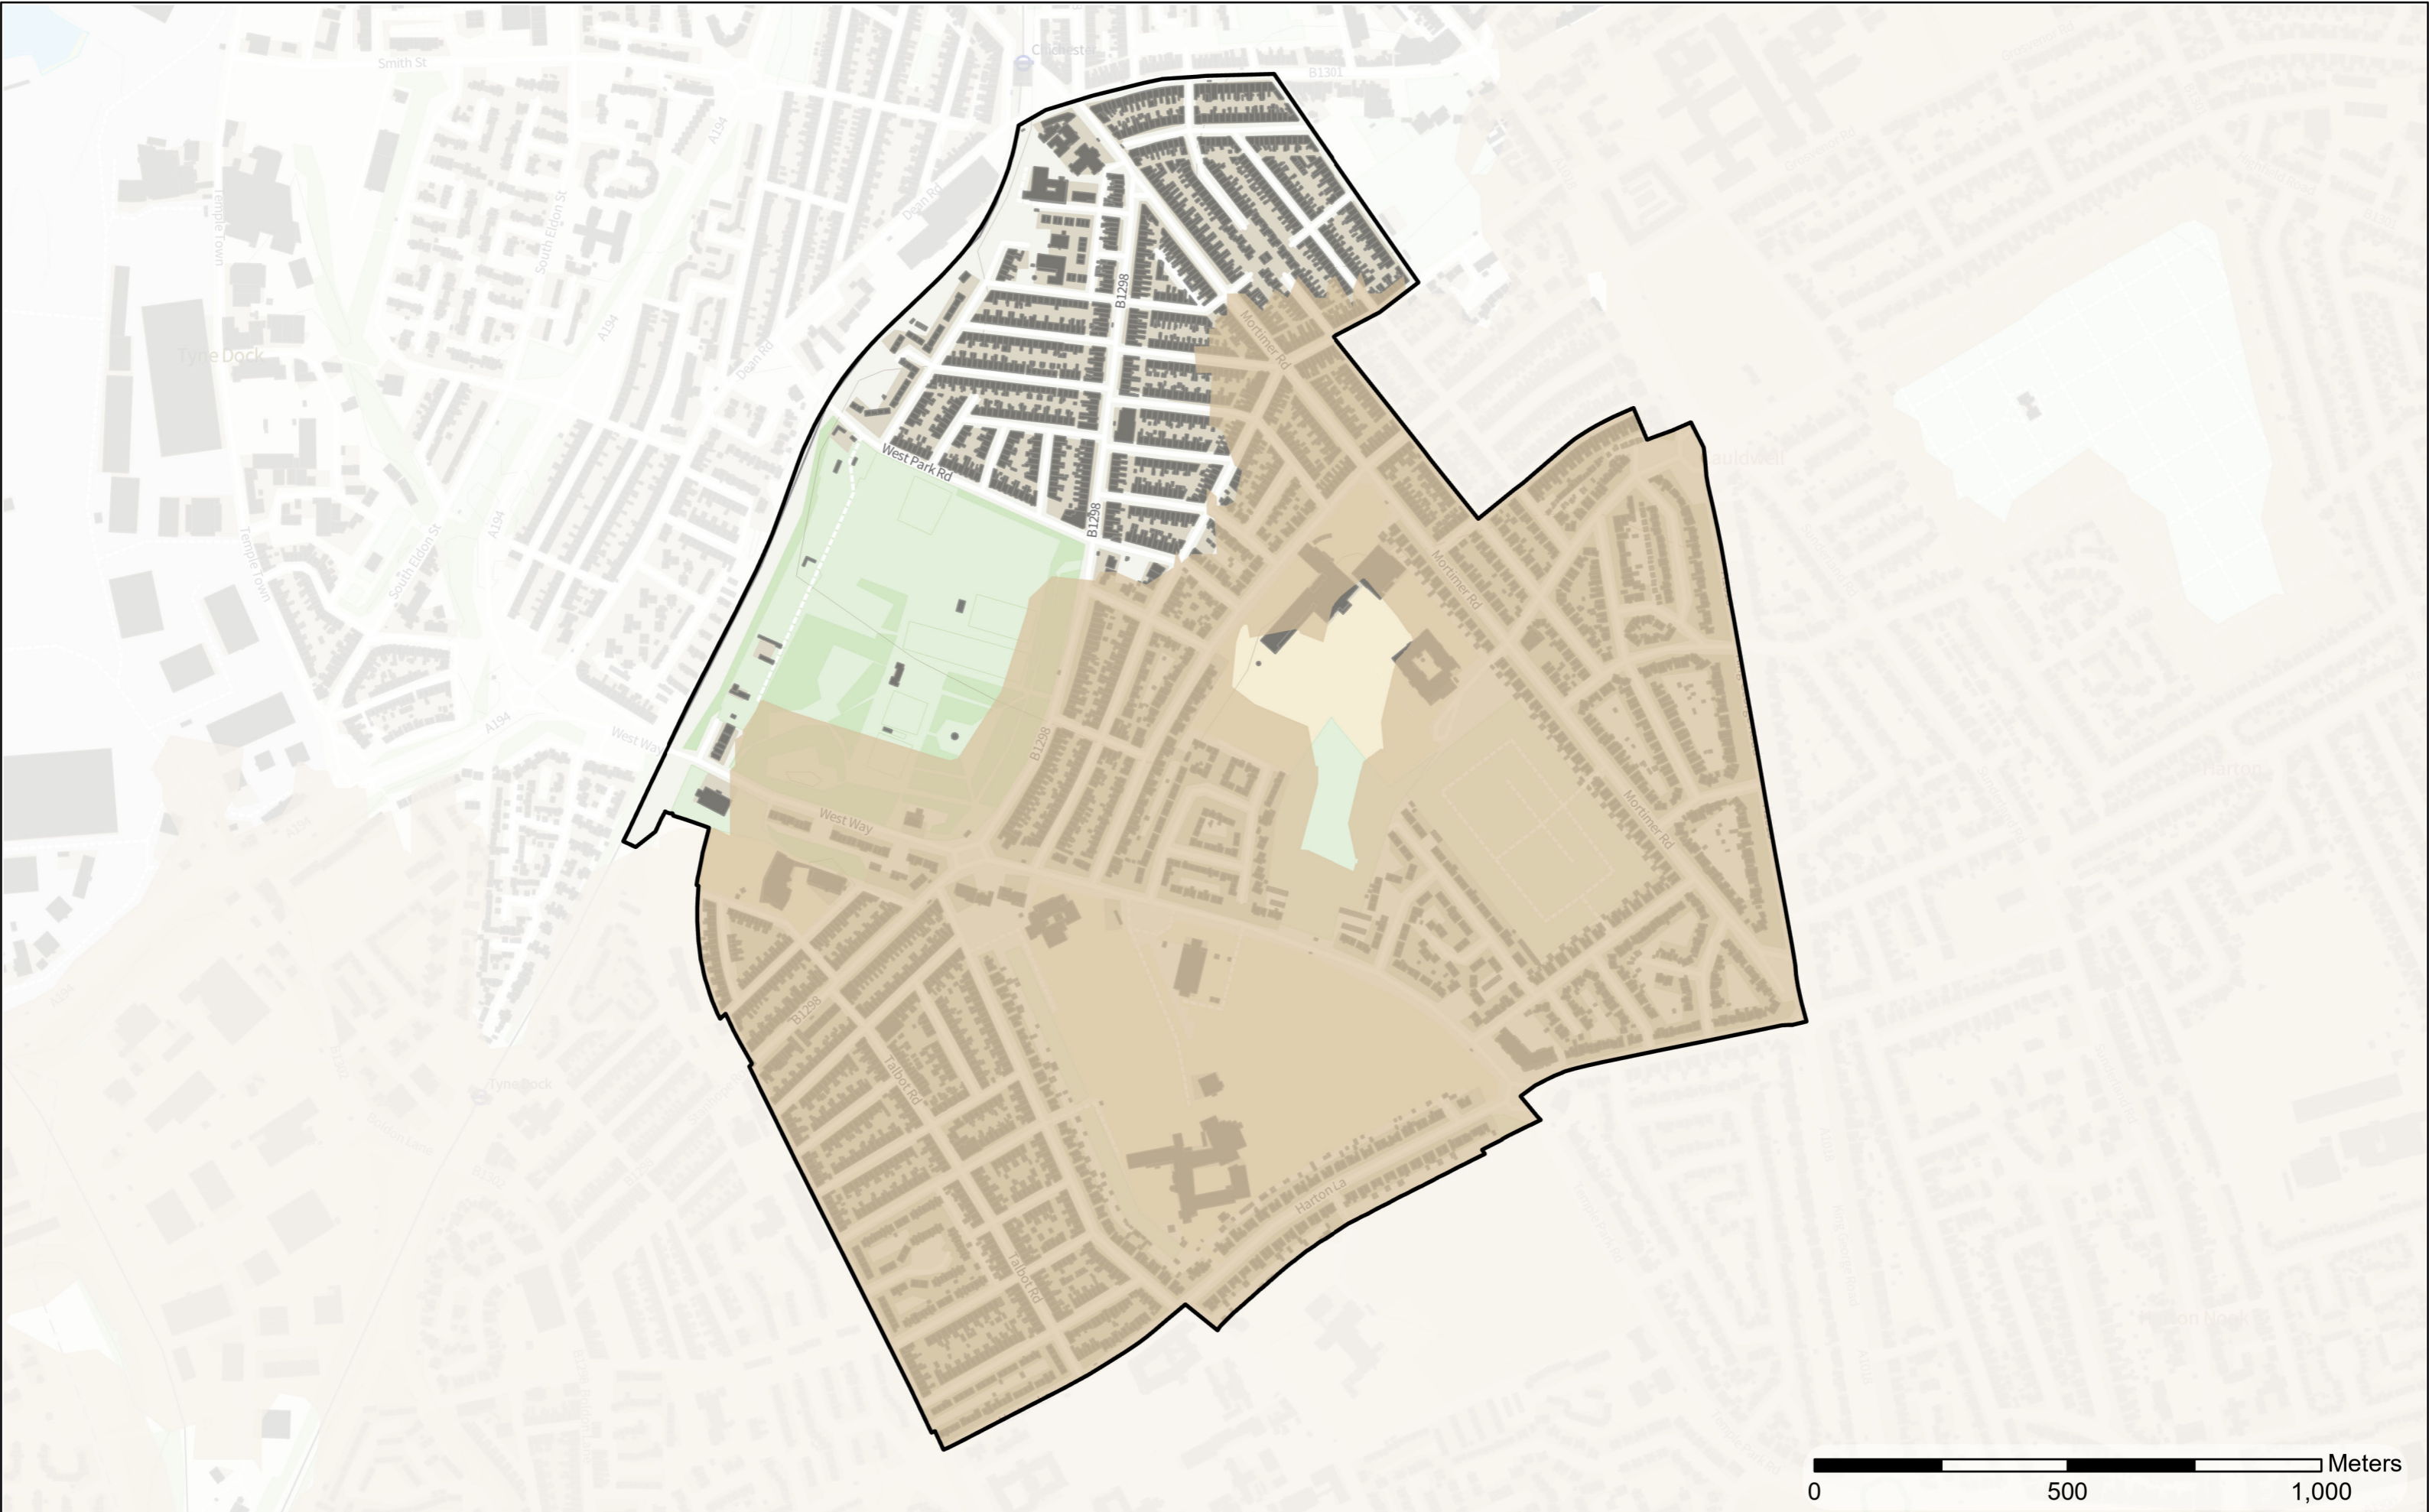

Scale: 1:23,042
Date: 06/03/2023

Contains OS data © Crown Copyright and database right 2022
 Contains data from OS Zoomstack

- Legend**
- Accessible Natural Green Space
 - Park and Recreation Ground
 - 20min Walk time Buffer
 - Wards

Simonside and Rekendyke

Scale: 1:23,757
Date: 06/03/2023

Contains OS data © Crown Copyright and database right 2022
 Contains data from OS Zoomstack

Scale: 1:11,412
 Date: 06/03/2023

Legend

- 20min Walk time Buffer
- Wards