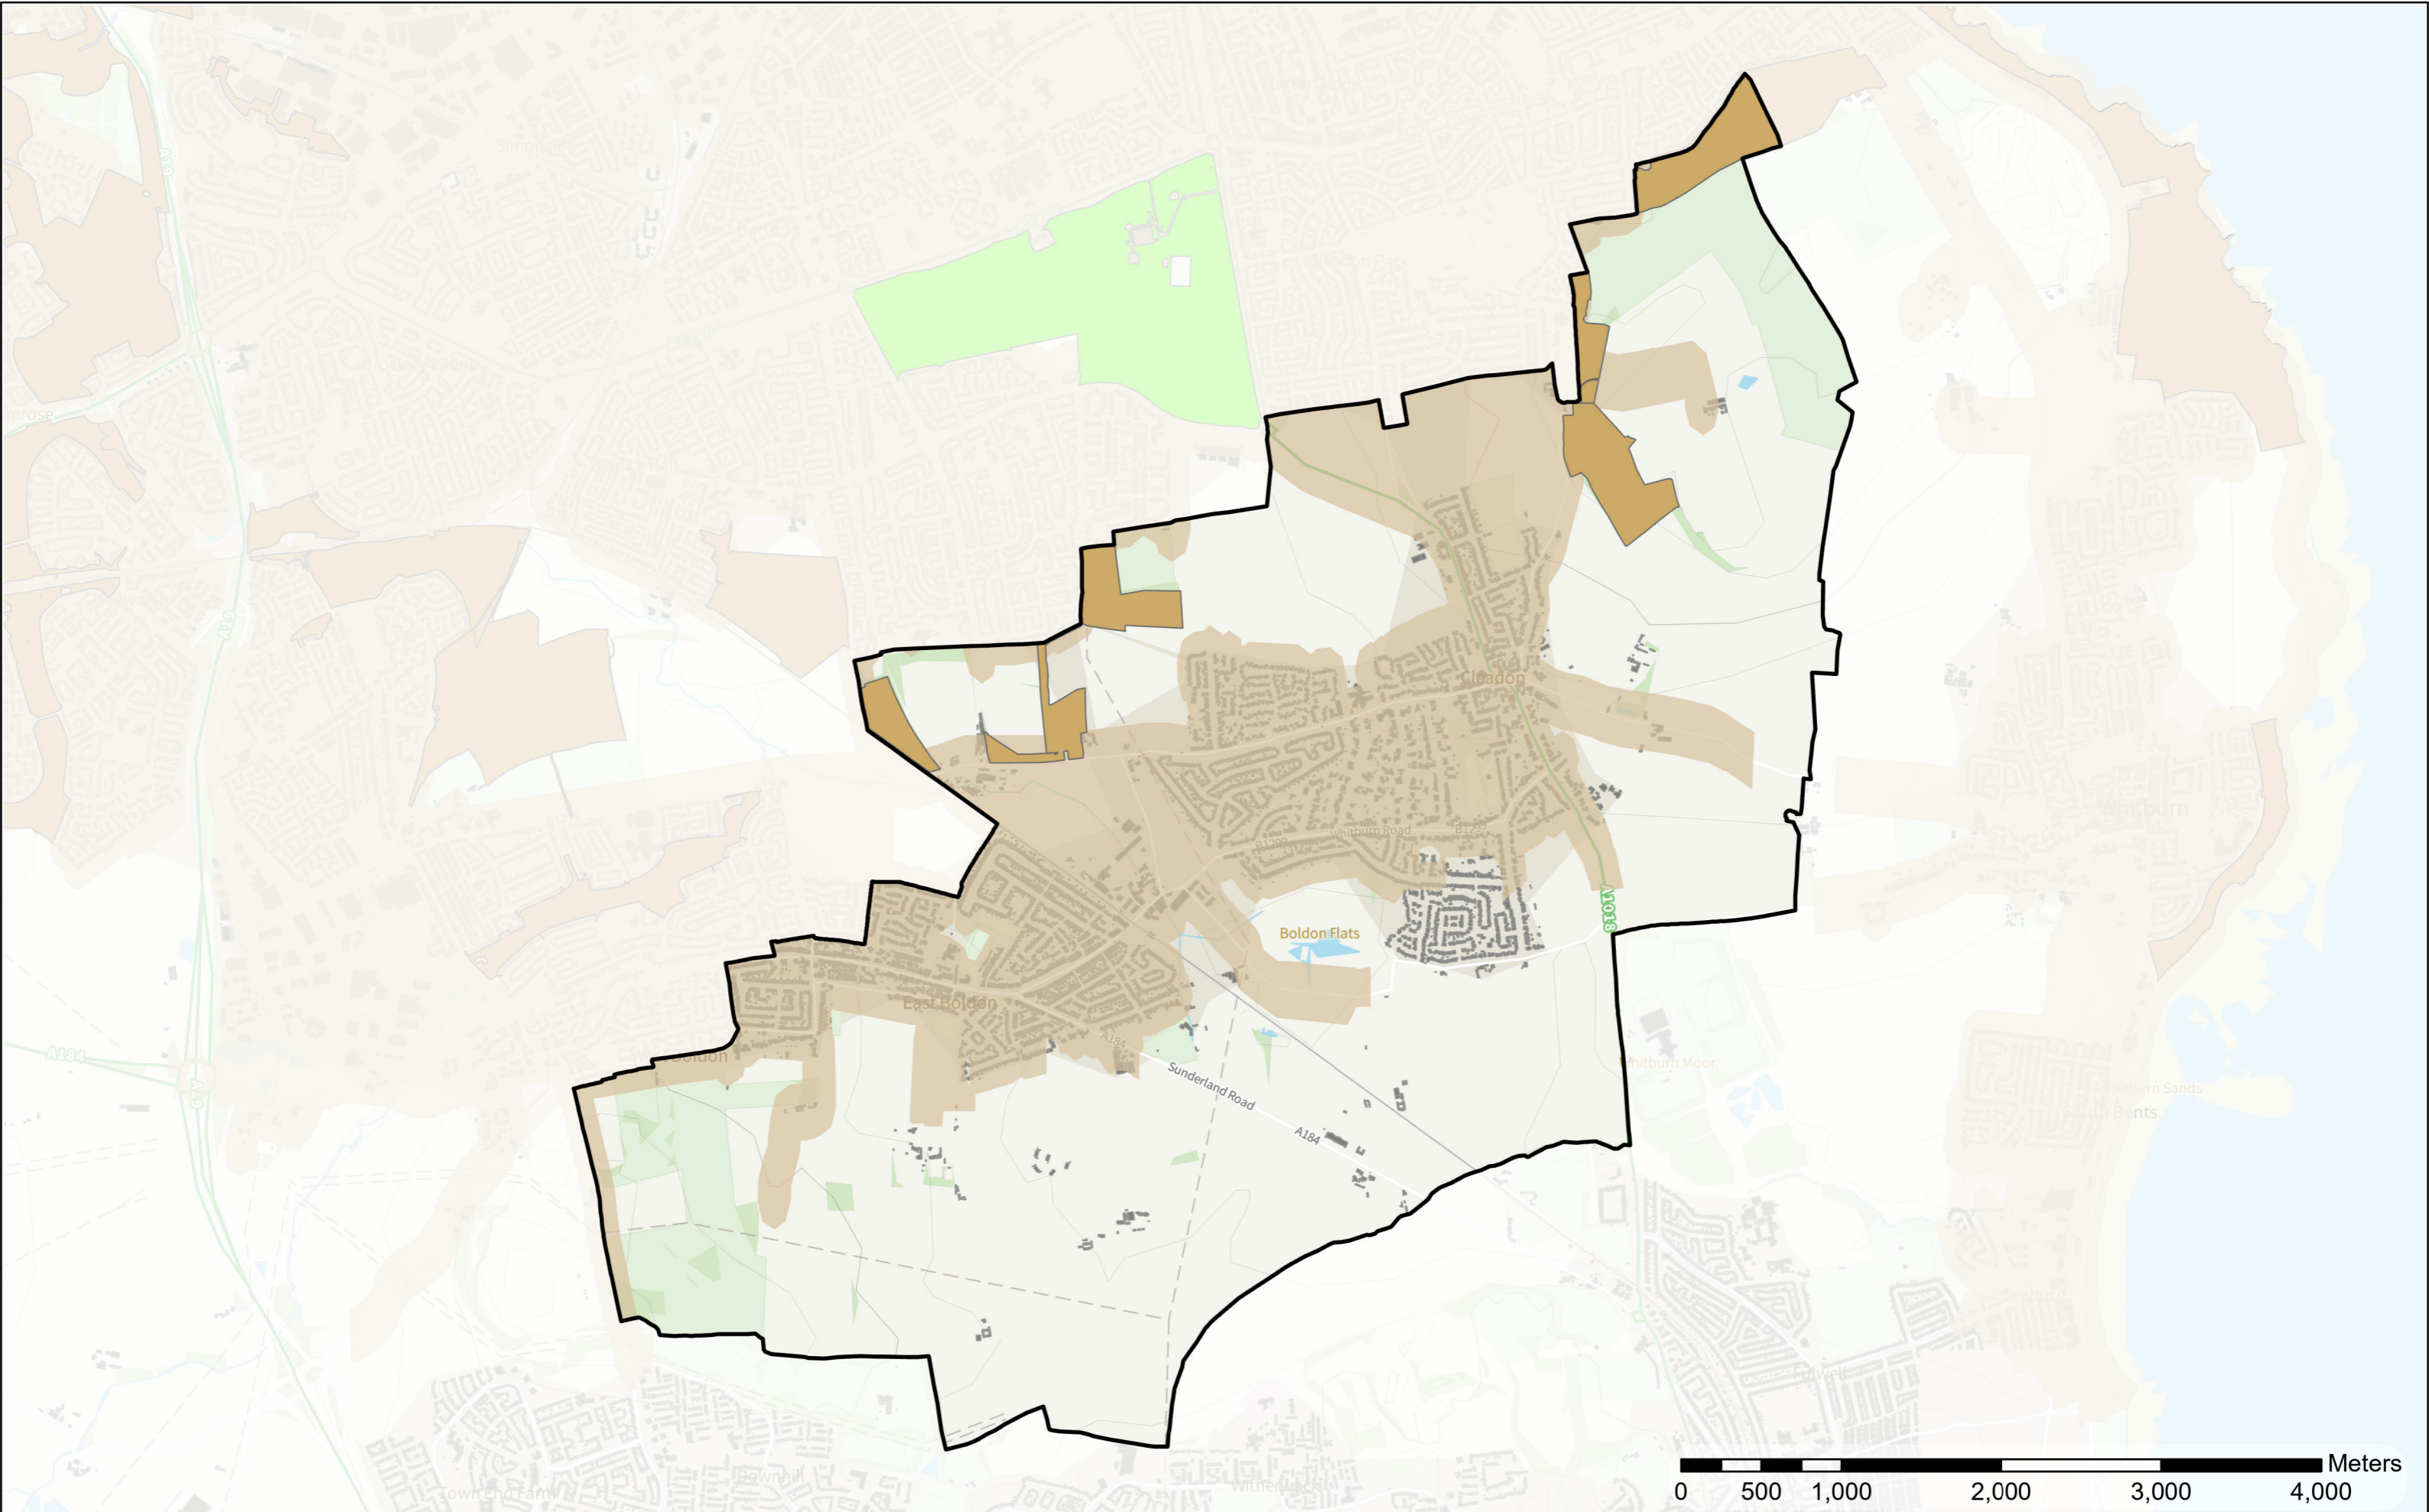

1. **Legend**
2. Accessible Natural Green Space
   - Park and Recreation Ground
   - 20min Walk time Buffer
   - Wards

Cleadon and East Boldon

Contains OS data © Crown Copyright and database right 2022
Contains data from OS Zoomstack

Scale: 1:36,155
Date: 06/03/2023