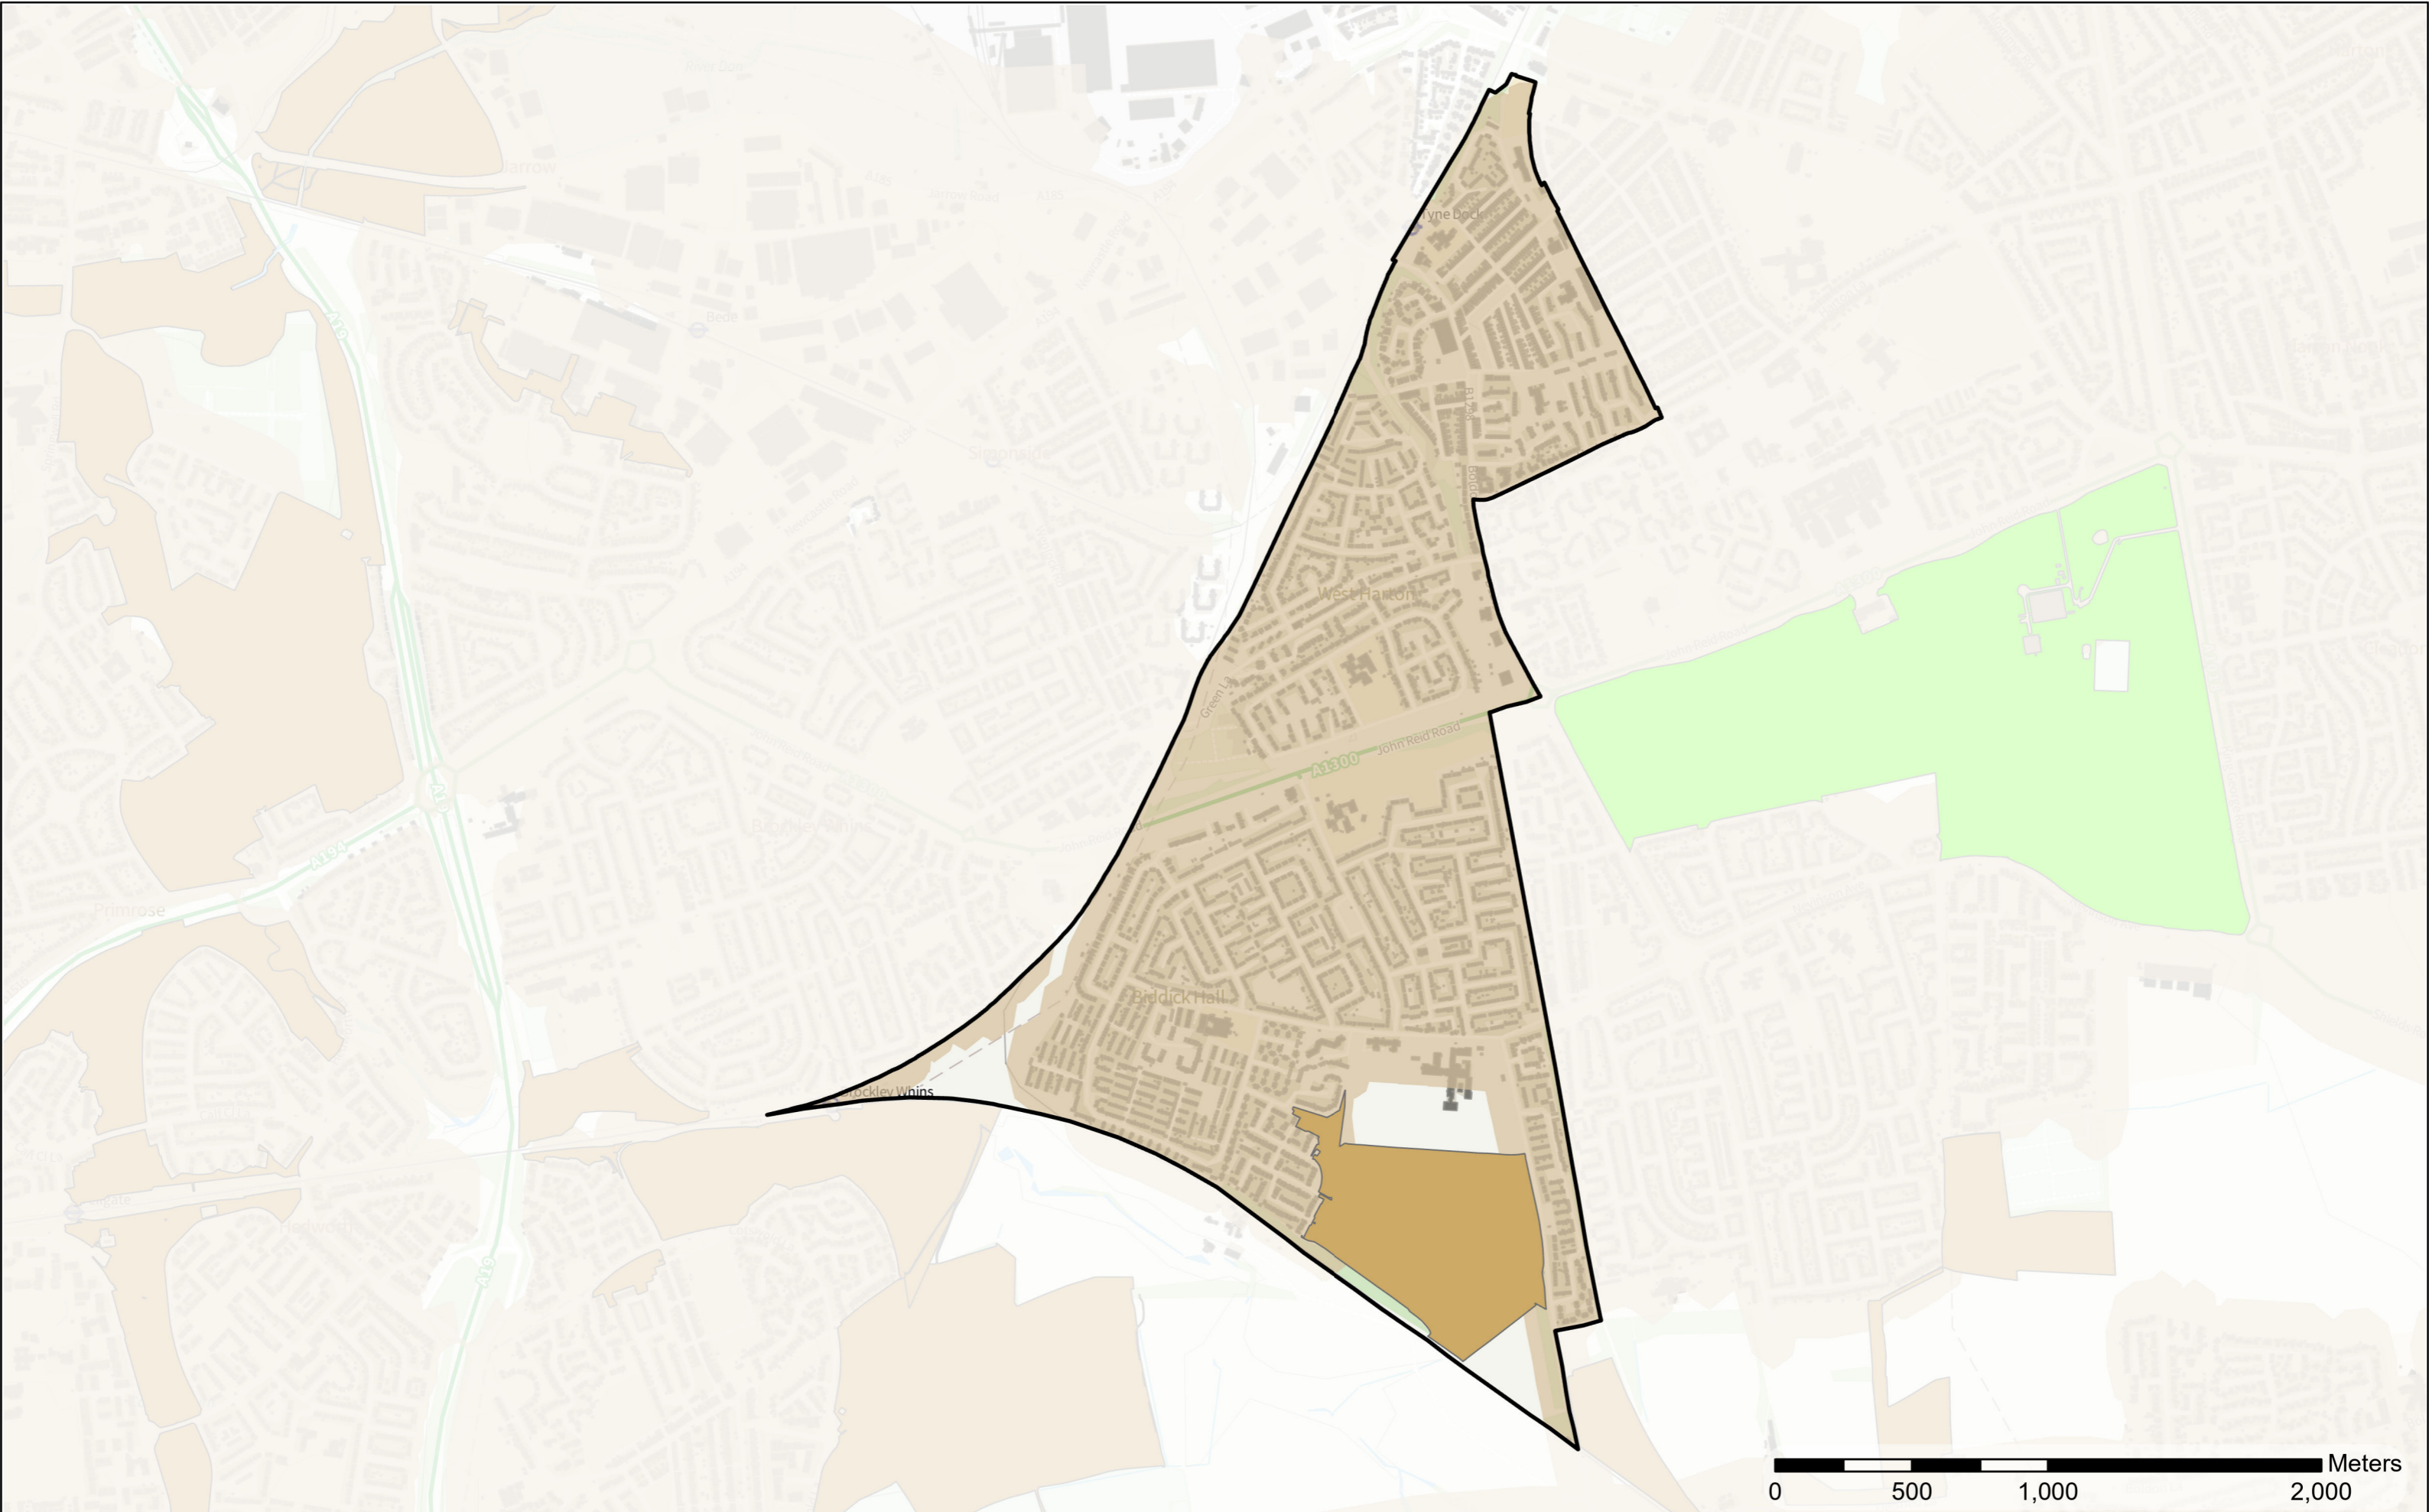

- Legend**
- Accessible Natural Green Space
 - 20min Walk time Buffer
 - Wards

Beacon and Bents

Contains OS data © Crown Copyright and database right 2022
Contains data from OS Zoomstack

Scale: 1:18,696
Date: 06/03/2023

- Legend**
- Accessible Natural Green Space
 - Park and Recreation Ground
 - 20min Walk time Buffer
 - Wards

Bede

Contains OS data © Crown Copyright and database right 2022
 Contains data from OS Zoomstack

Scale: 1:22,728
Date: 06/03/2023

Contains OS data © Crown Copyright and database right 2022
Contains data from OS Zoomstack

- Legend**
- Accessible Natural Green Space
 - Park and Recreation Ground
 - 20min Walk time Buffer
 - Wards