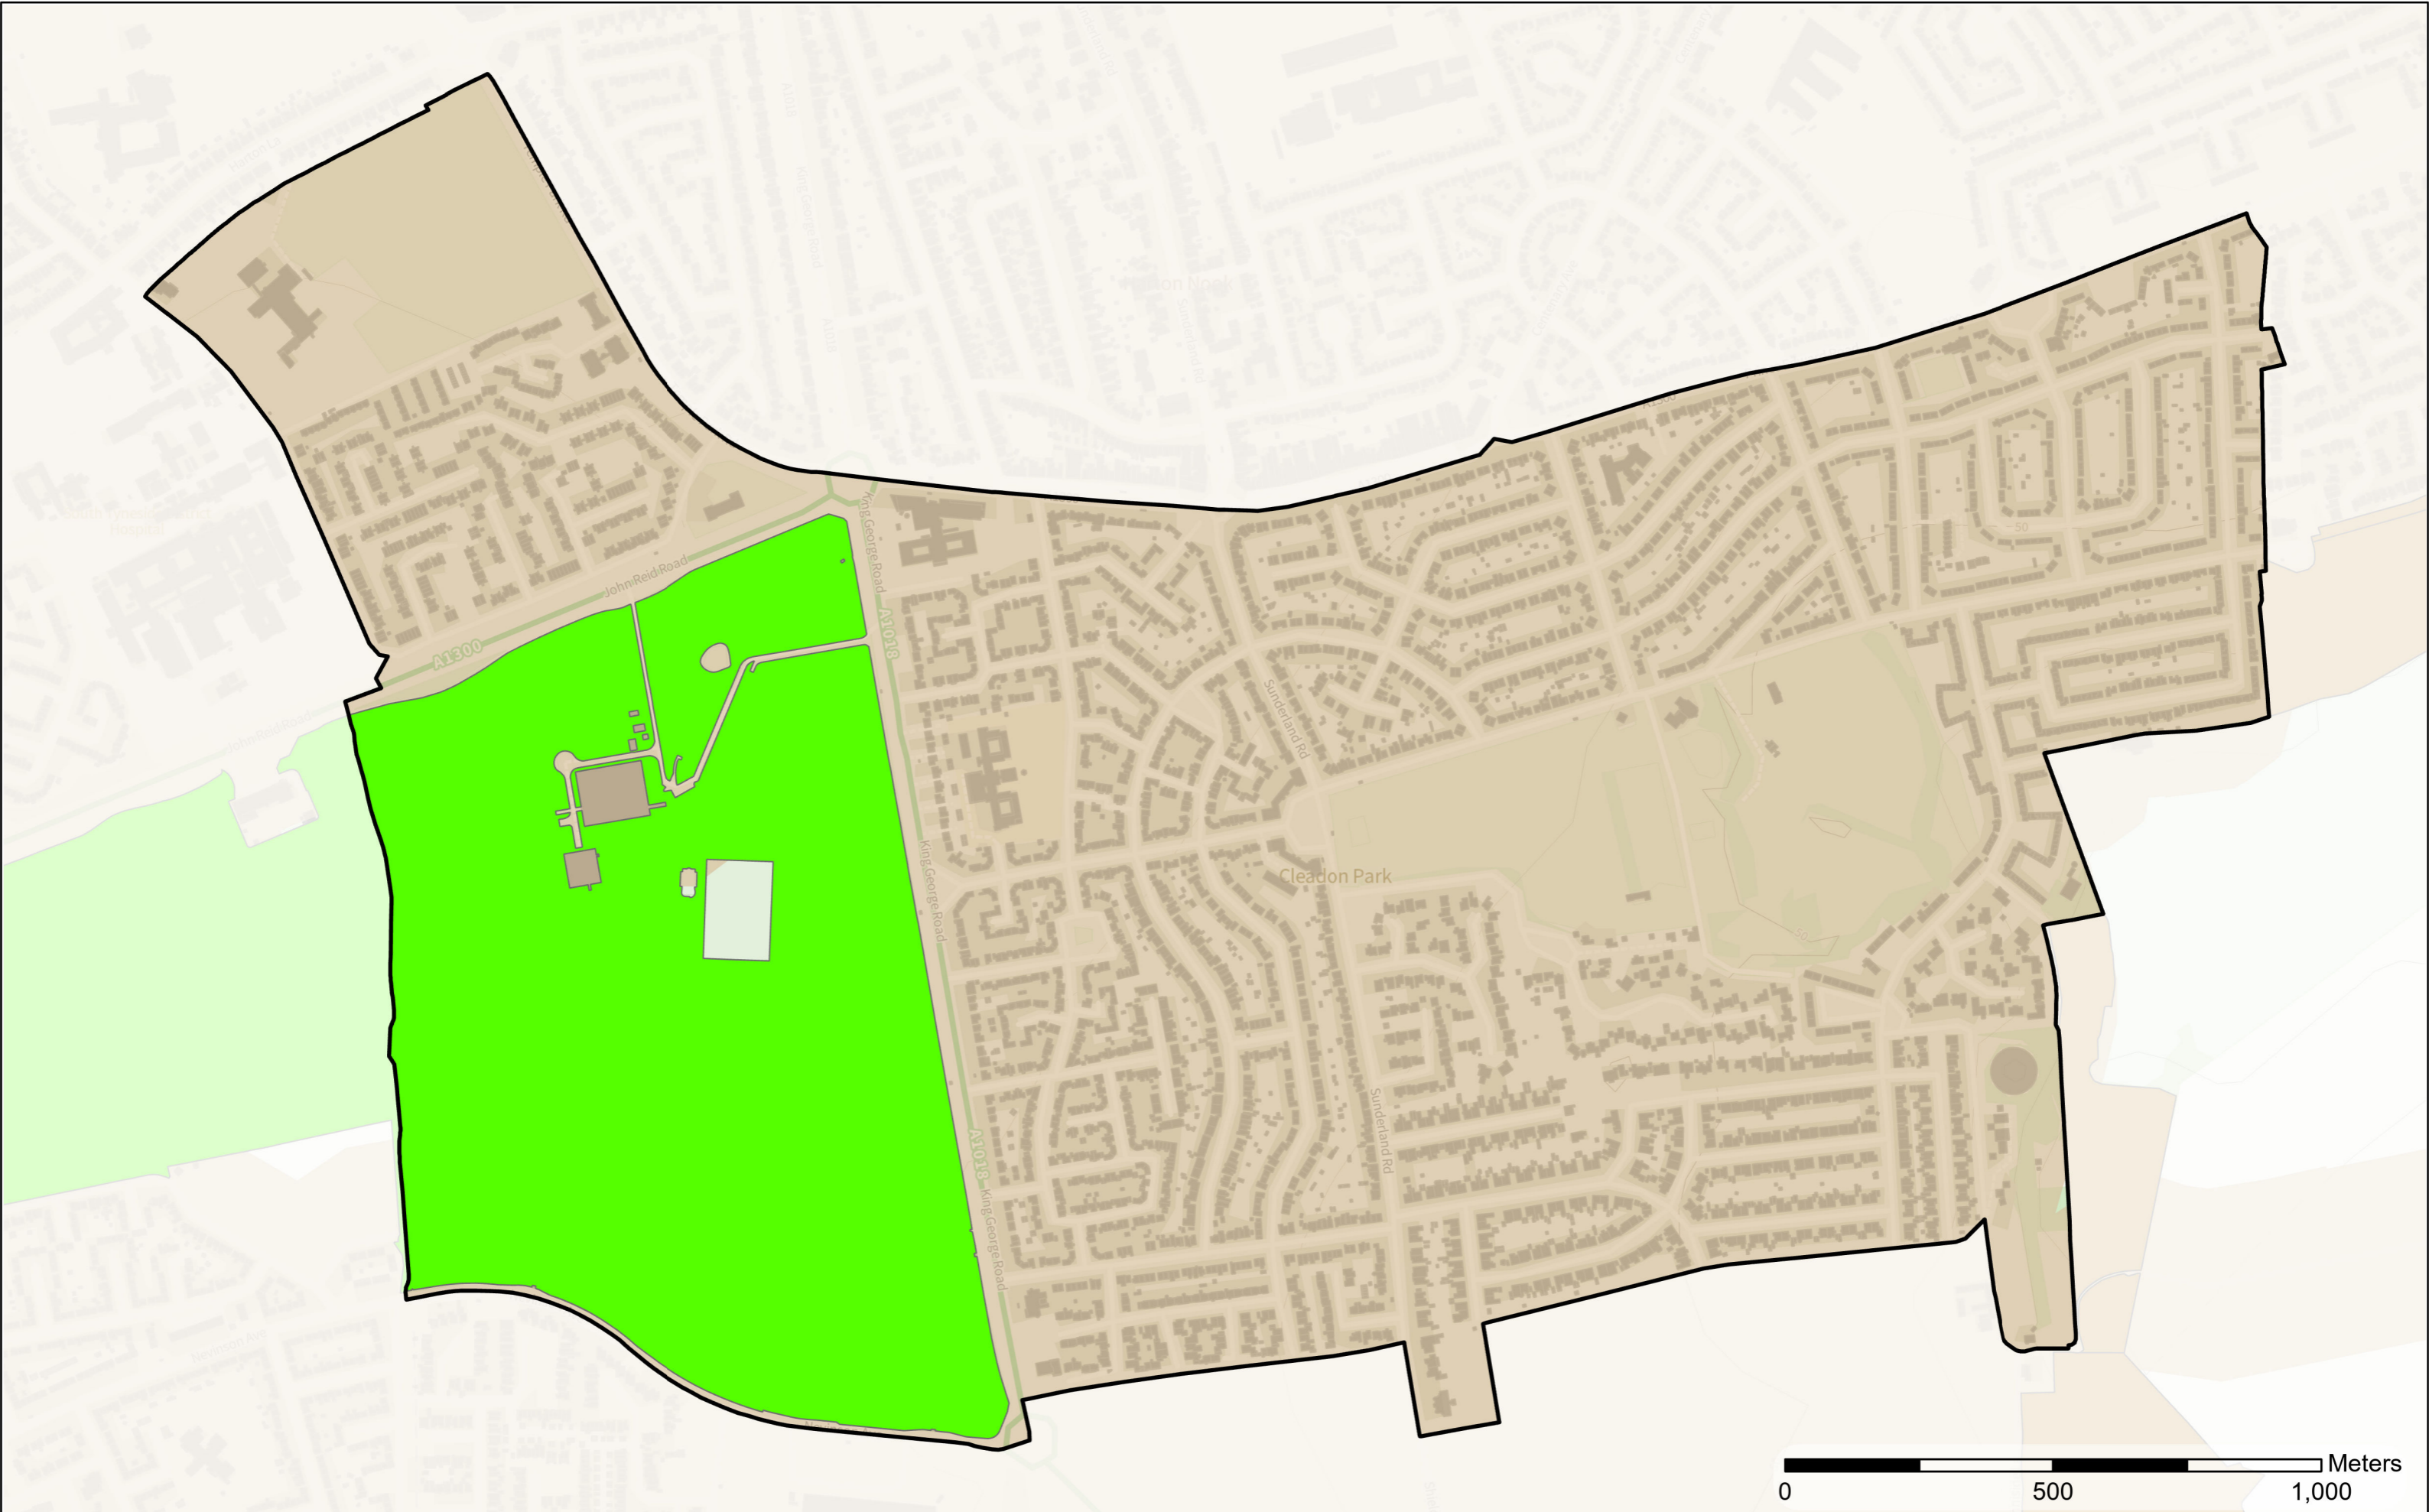

Scale: 1:24,062
 Date: 06/03/2023

- Legend**
- Accessible Natural Green Space
 - Park and Recreation Ground
 - 20min Walk time Buffer
 - Wards

Cleadon and East Boldon

Contains OS data © Crown Copyright and database right 2022
Contains data from OS Zoomstack

Scale: 1:36,155
Date: 06/03/2023

Contains OS data © Crown Copyright and database right 2022
Contains data from OS Zoomstack

- Legend**
- Accessible Natural Green Space
 - Park and Recreation Ground
 - 20min Walk time Buffer
 - Wards