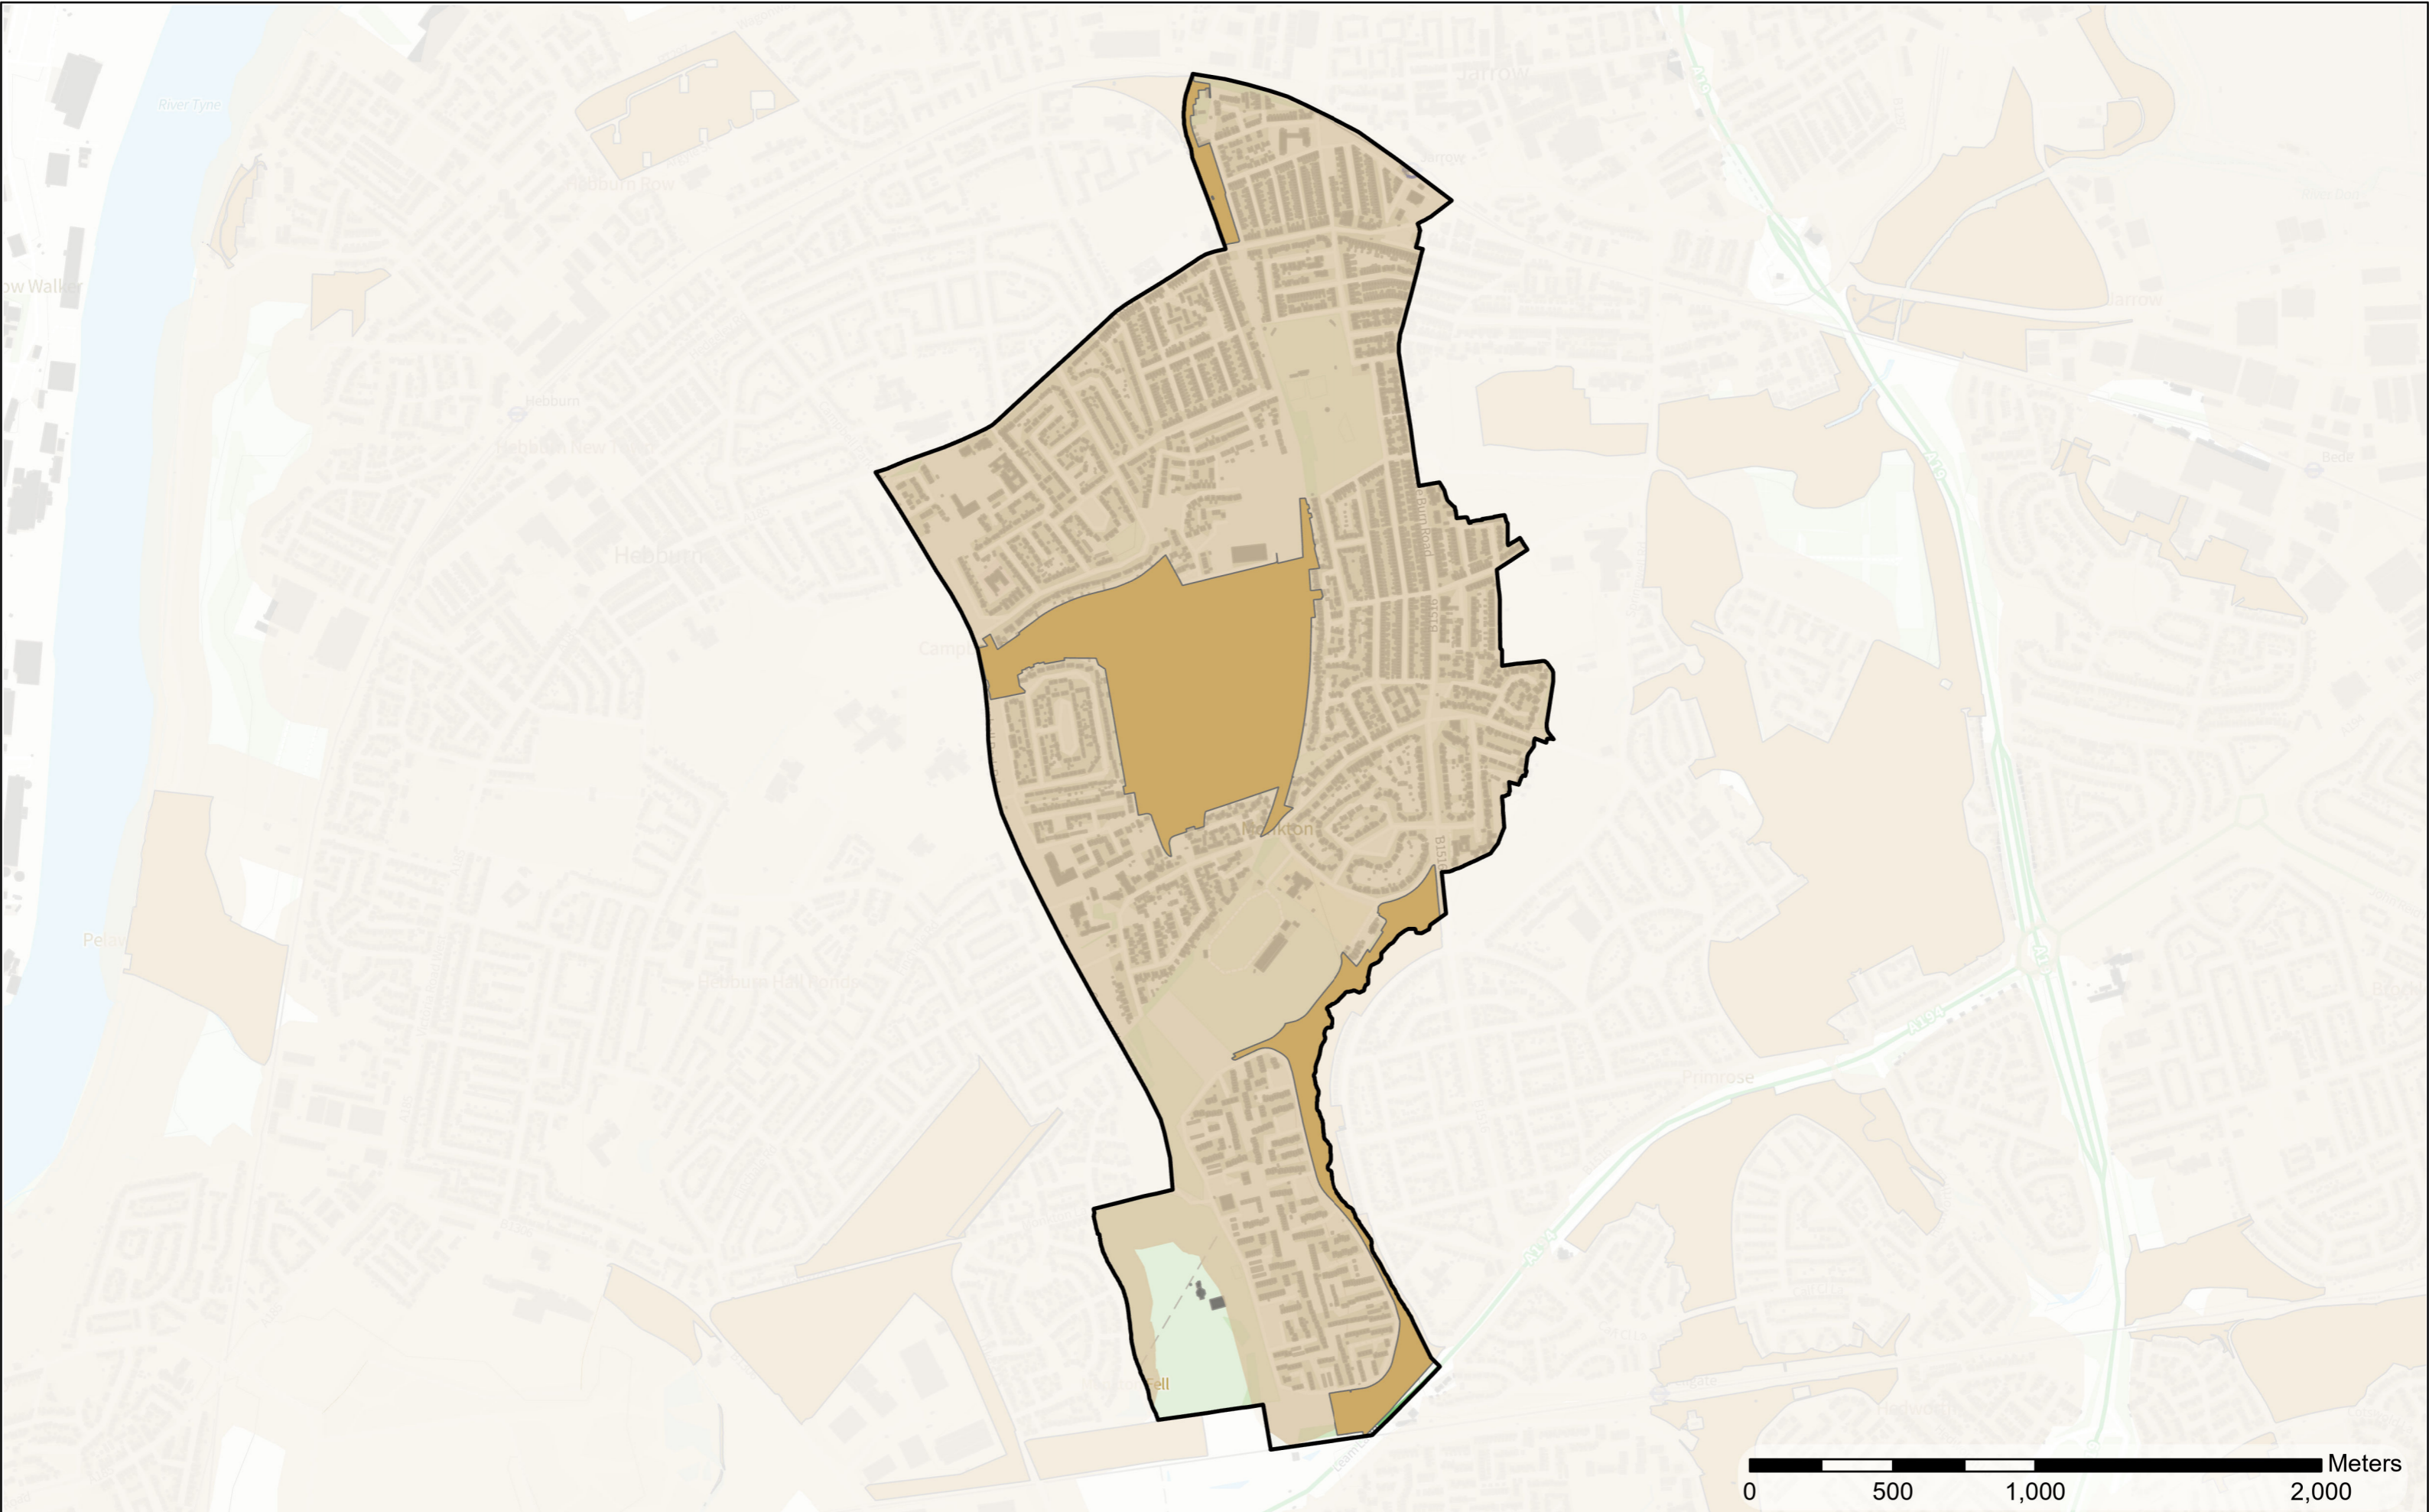

Contains OS data © Crown Copyright and database right 2022
 Contains data from OS Zoomstack

Legend

- Accessible Natural Green Space
- 20min Walk time Buffer
- Wards

Hebburn South

 Scale: 1:15,603
 Date: 06/03/2023

A north arrow pointing upwards. Below it, the text reads: Scale: 1:16,831
Date: 06/03/2023

- Legend**
- Accessible Natural Green Space
 - 20min Walk time Buffer
 - Wards

Monkton

Scale: 1:20,246
Date: 06/03/2023