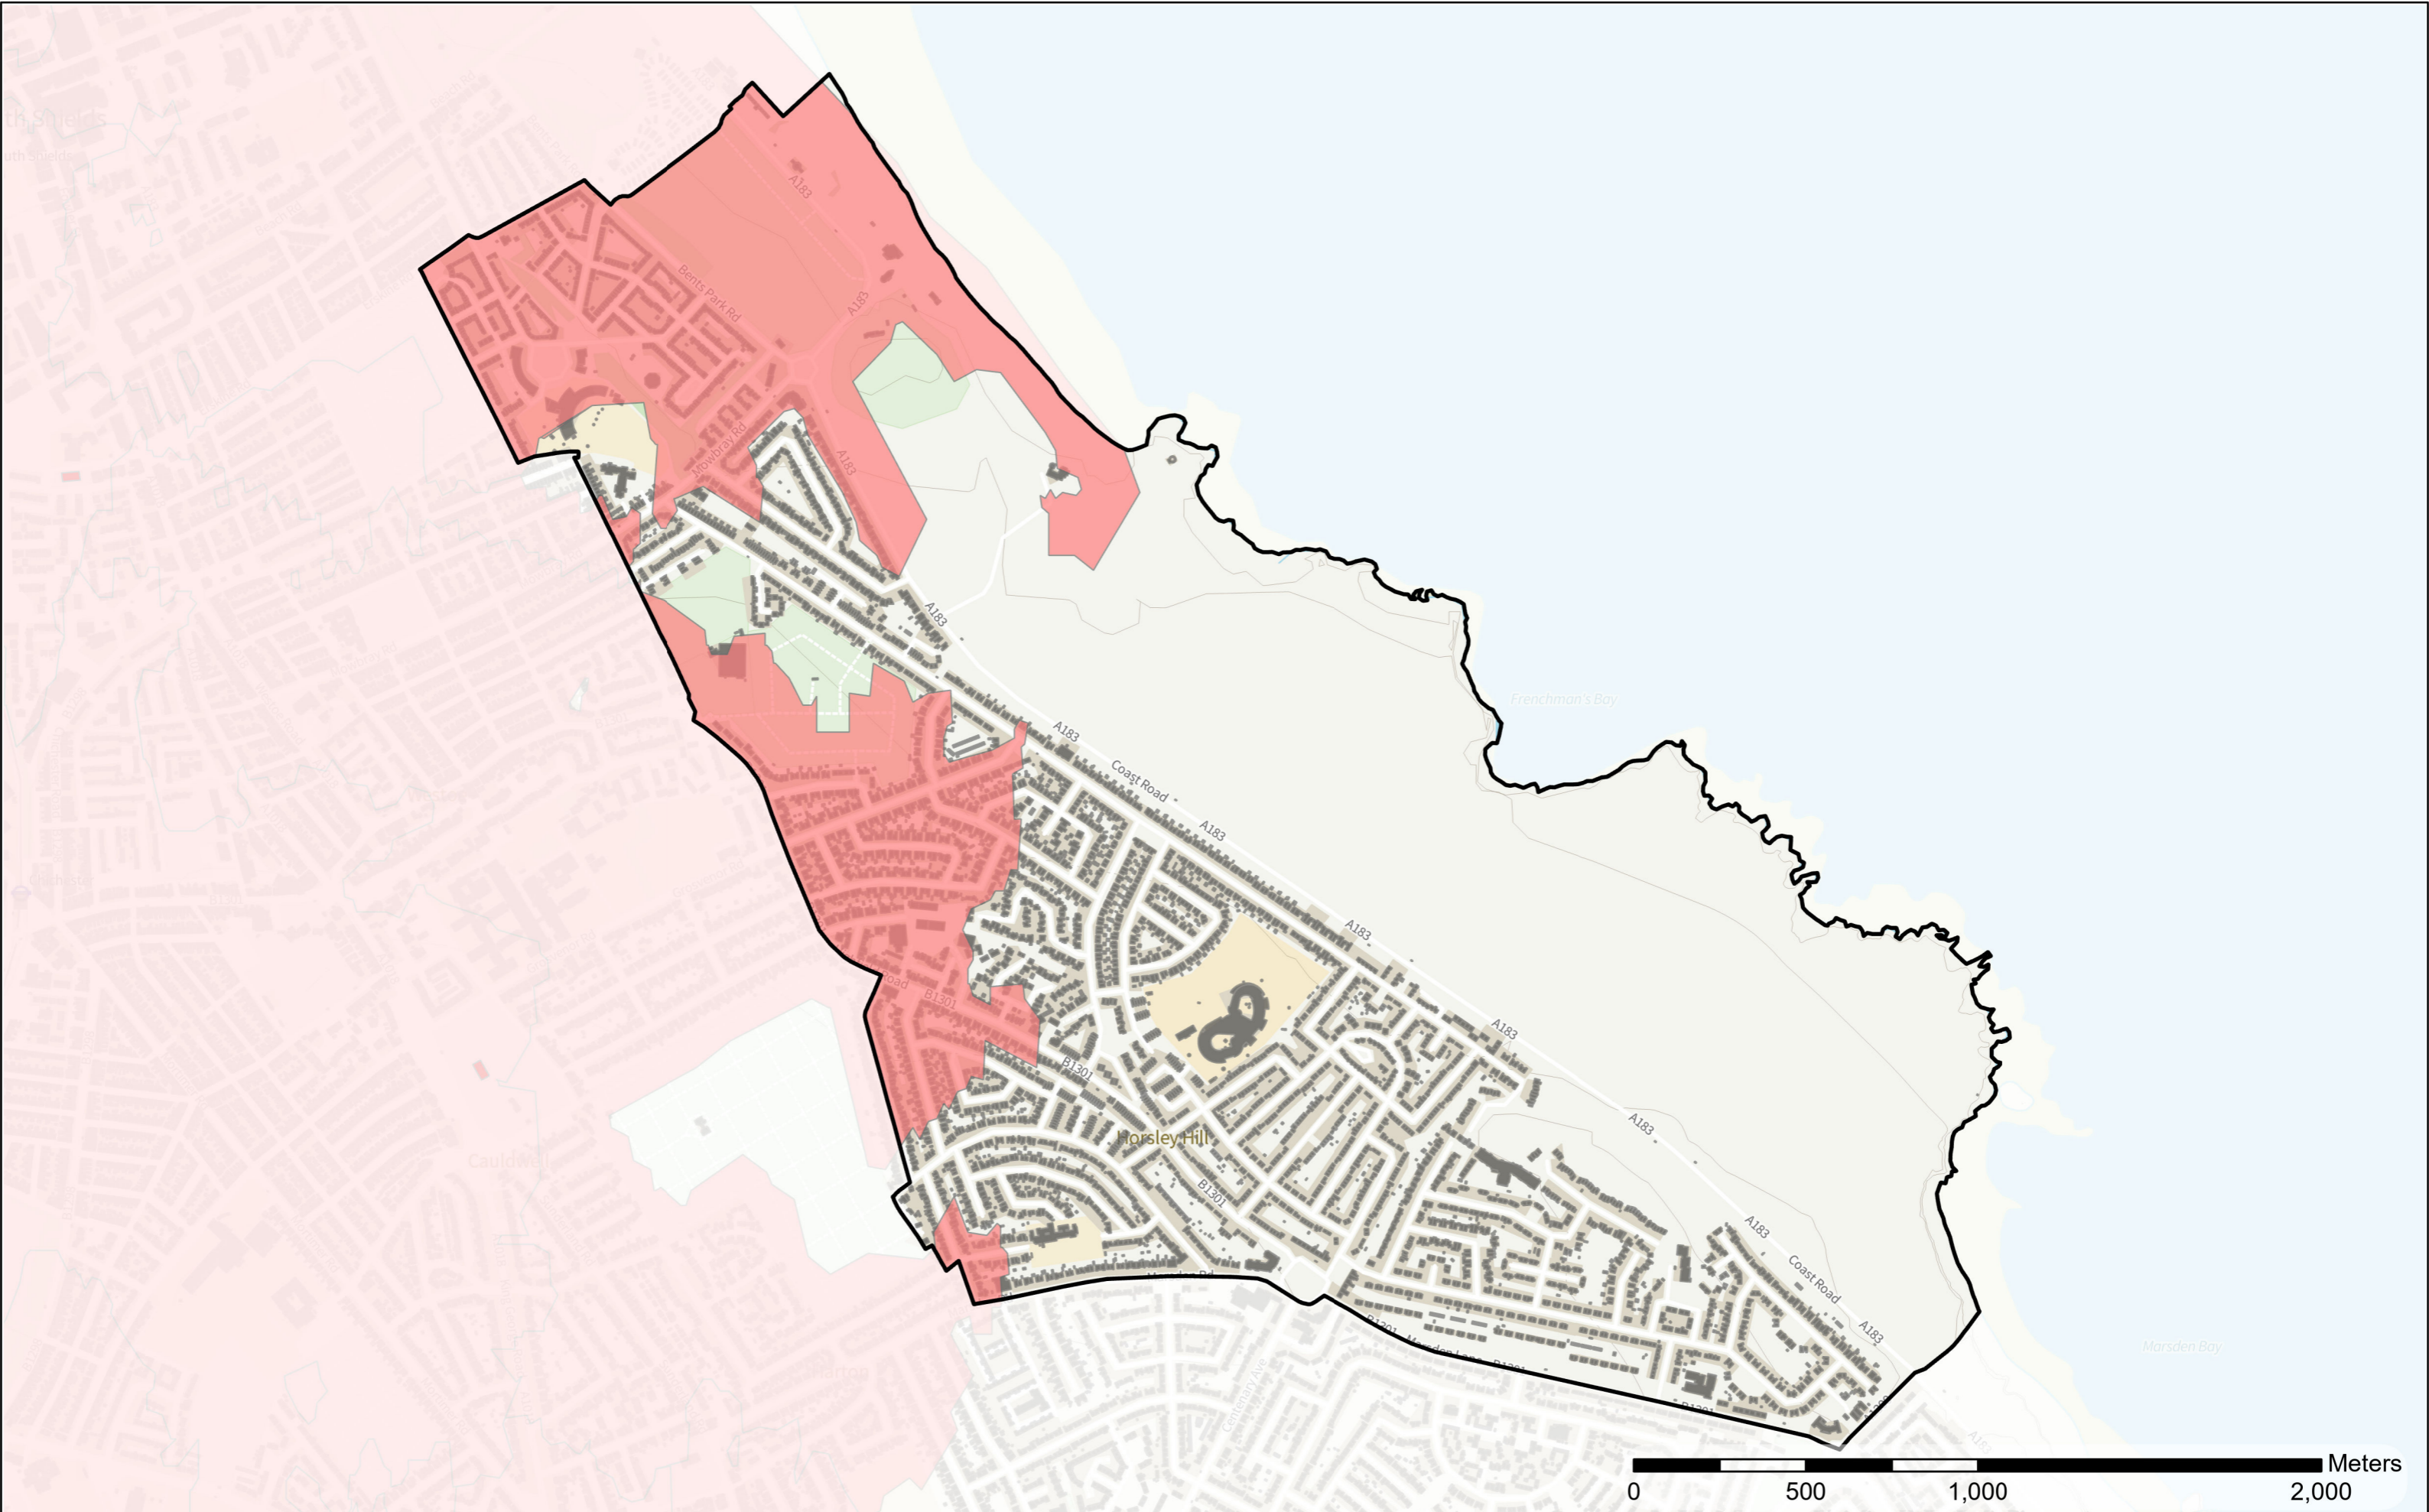

Scale: 1:18,615
 Date: 06/03/2023

Legend

- Play Space (Youth)
- Play (Youth) Buffer
- Wards

Hebburn South

Contains OS data © Crown Copyright and database right 2022
Contains data from OS Zoomstack

Scale: 1:15,603
Date: 06/03/2023