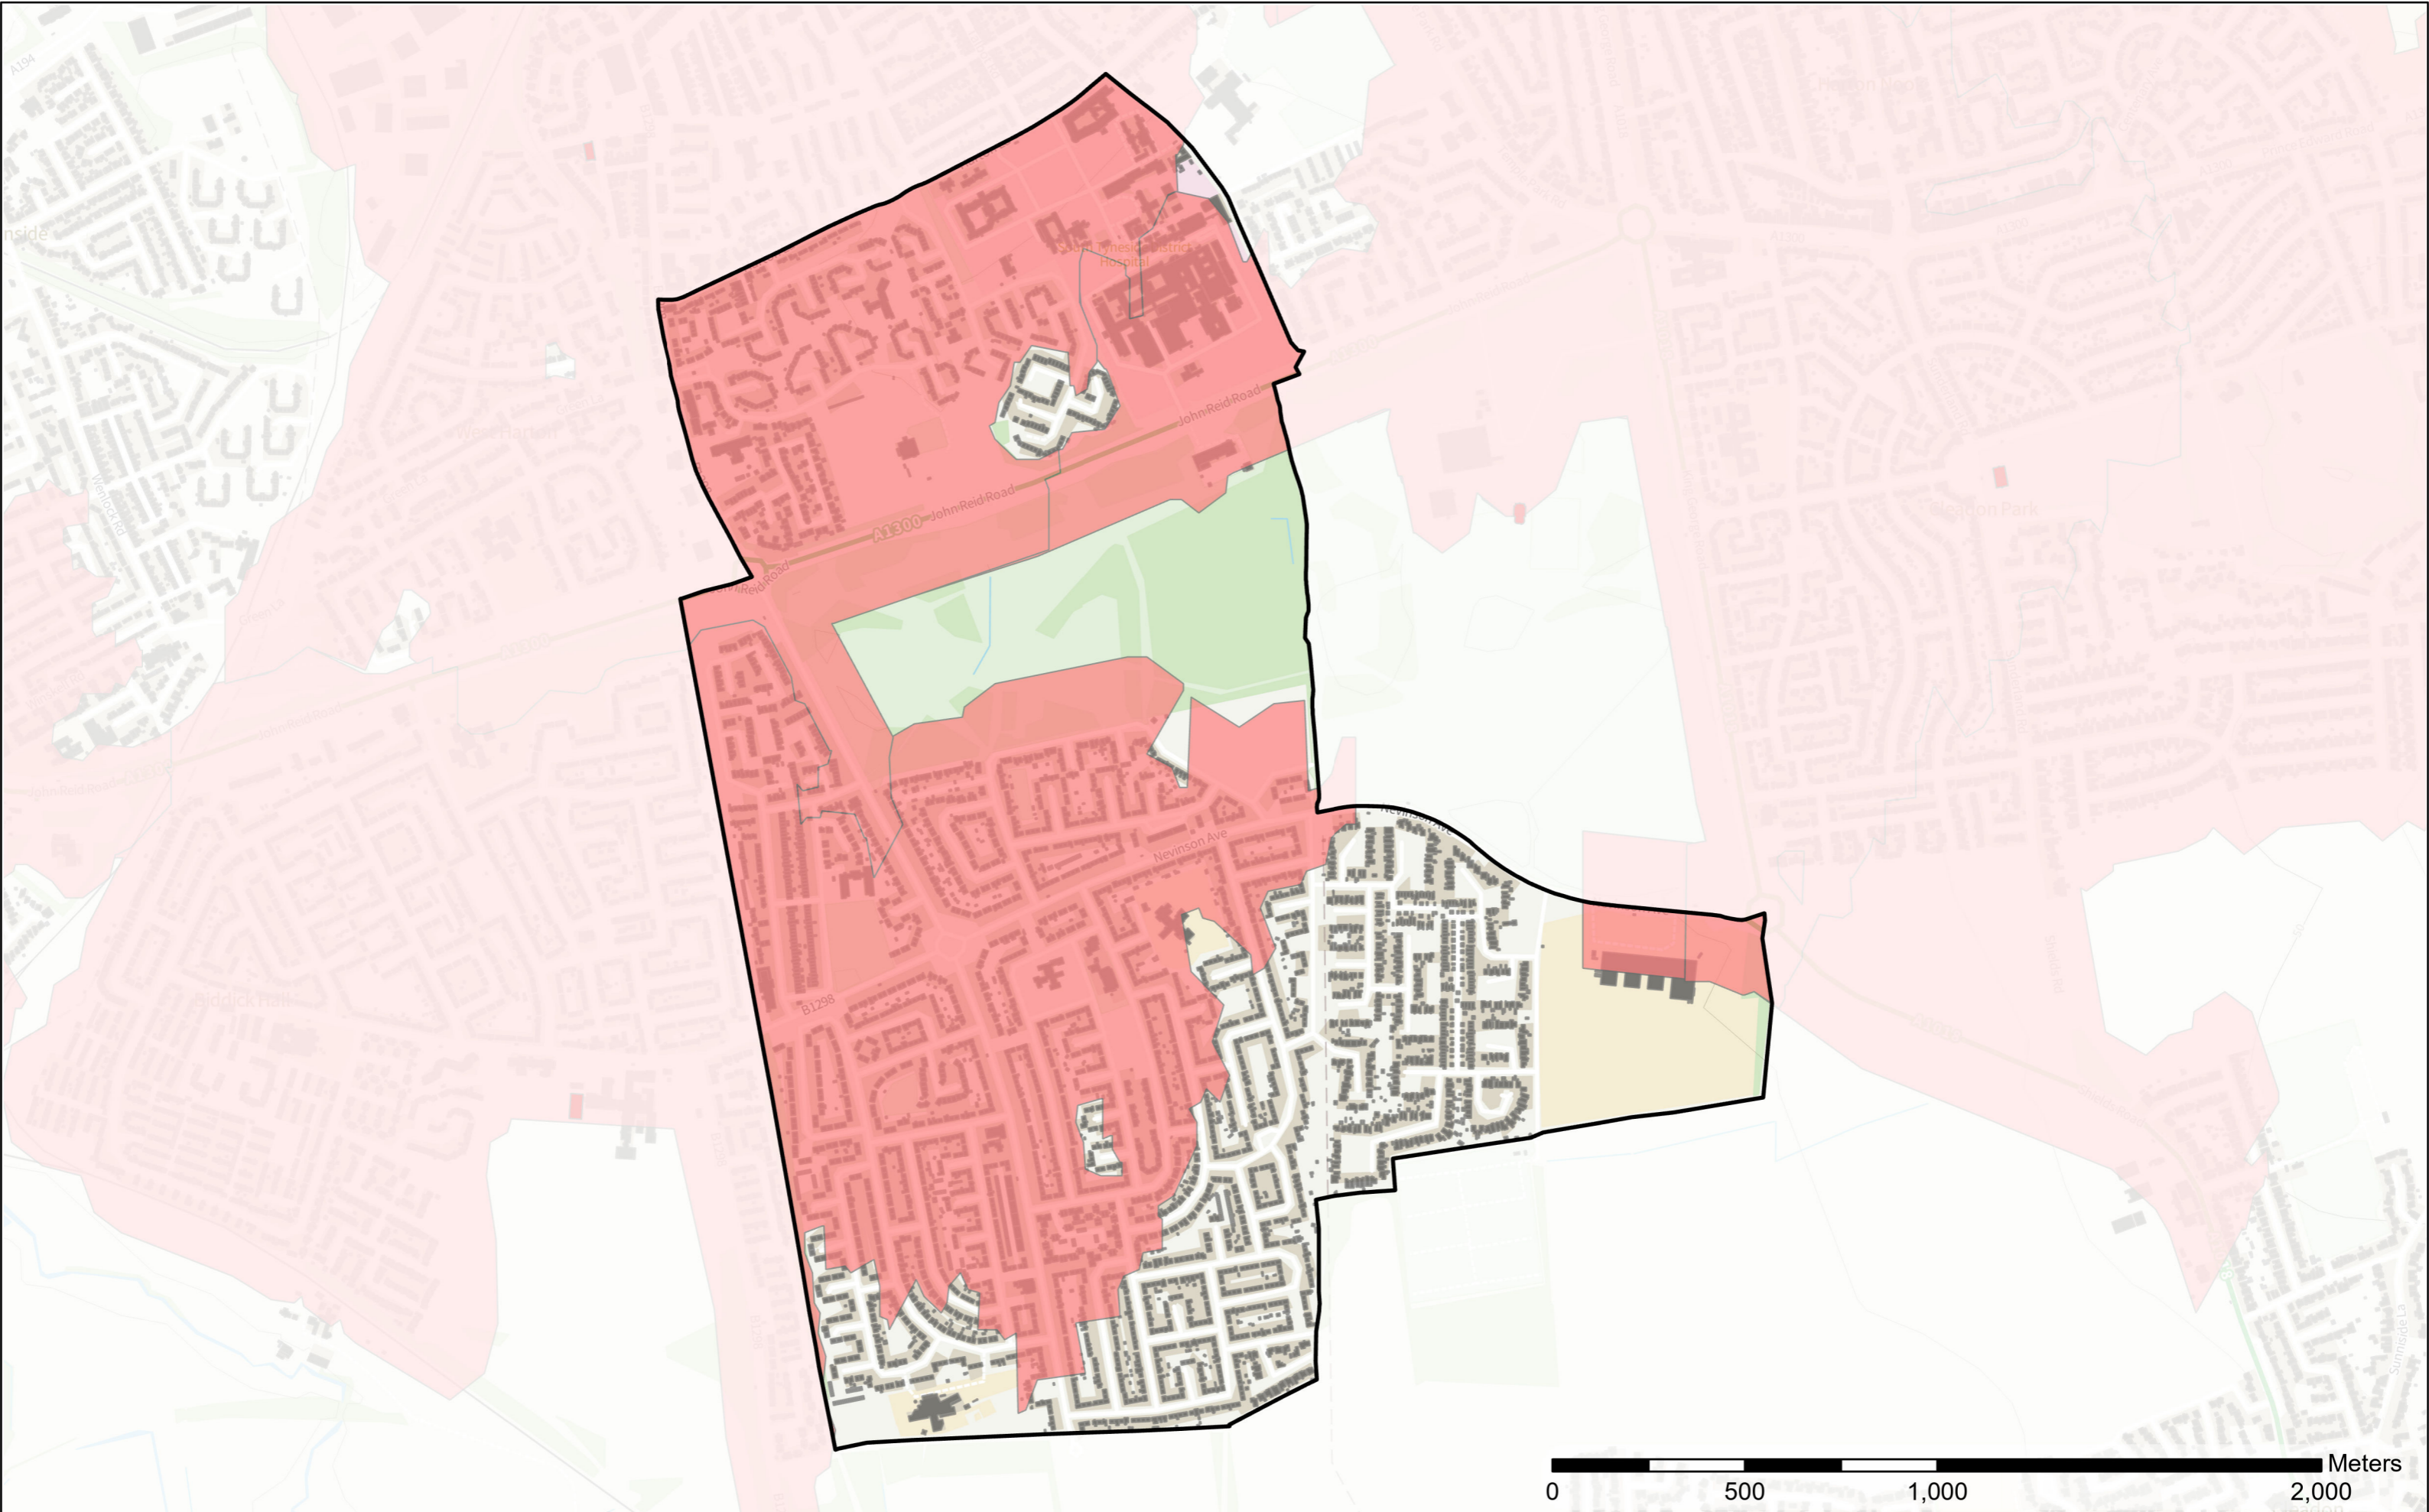

West Park

Contains OS data © Crown Copyright and database right 2022
Contains data from OS Zoomstack

Scale: 1:11,412
Date: 06/03/2023

Legend

-  Play Space (Youth)
-  Play (Youth) Buffer
-  Wards

Westoe

Contains OS data © Crown Copyright and database right 2022
Contains data from OS Zoomstack

Scale: 1:12,045
Date: 06/03/2023

Legend

- Play Space (Youth)
- Play (Youth) Buffer
- Wards

Whitburn and Marsden

Contains OS data © Crown Copyright and database right 2022
Contains data from OS Zoomstack

Scale: 1:35,401
Date: 06/03/2023

- Legend**
- Play Space (Youth)
 - Play (Youth) Buffer
 - Wards

Whiteleas

Contains OS data © Crown Copyright and database right 2022
Contains data from OS Zoomstack

N
W E
S

Scale: 1:15,053
Date: 06/03/2023