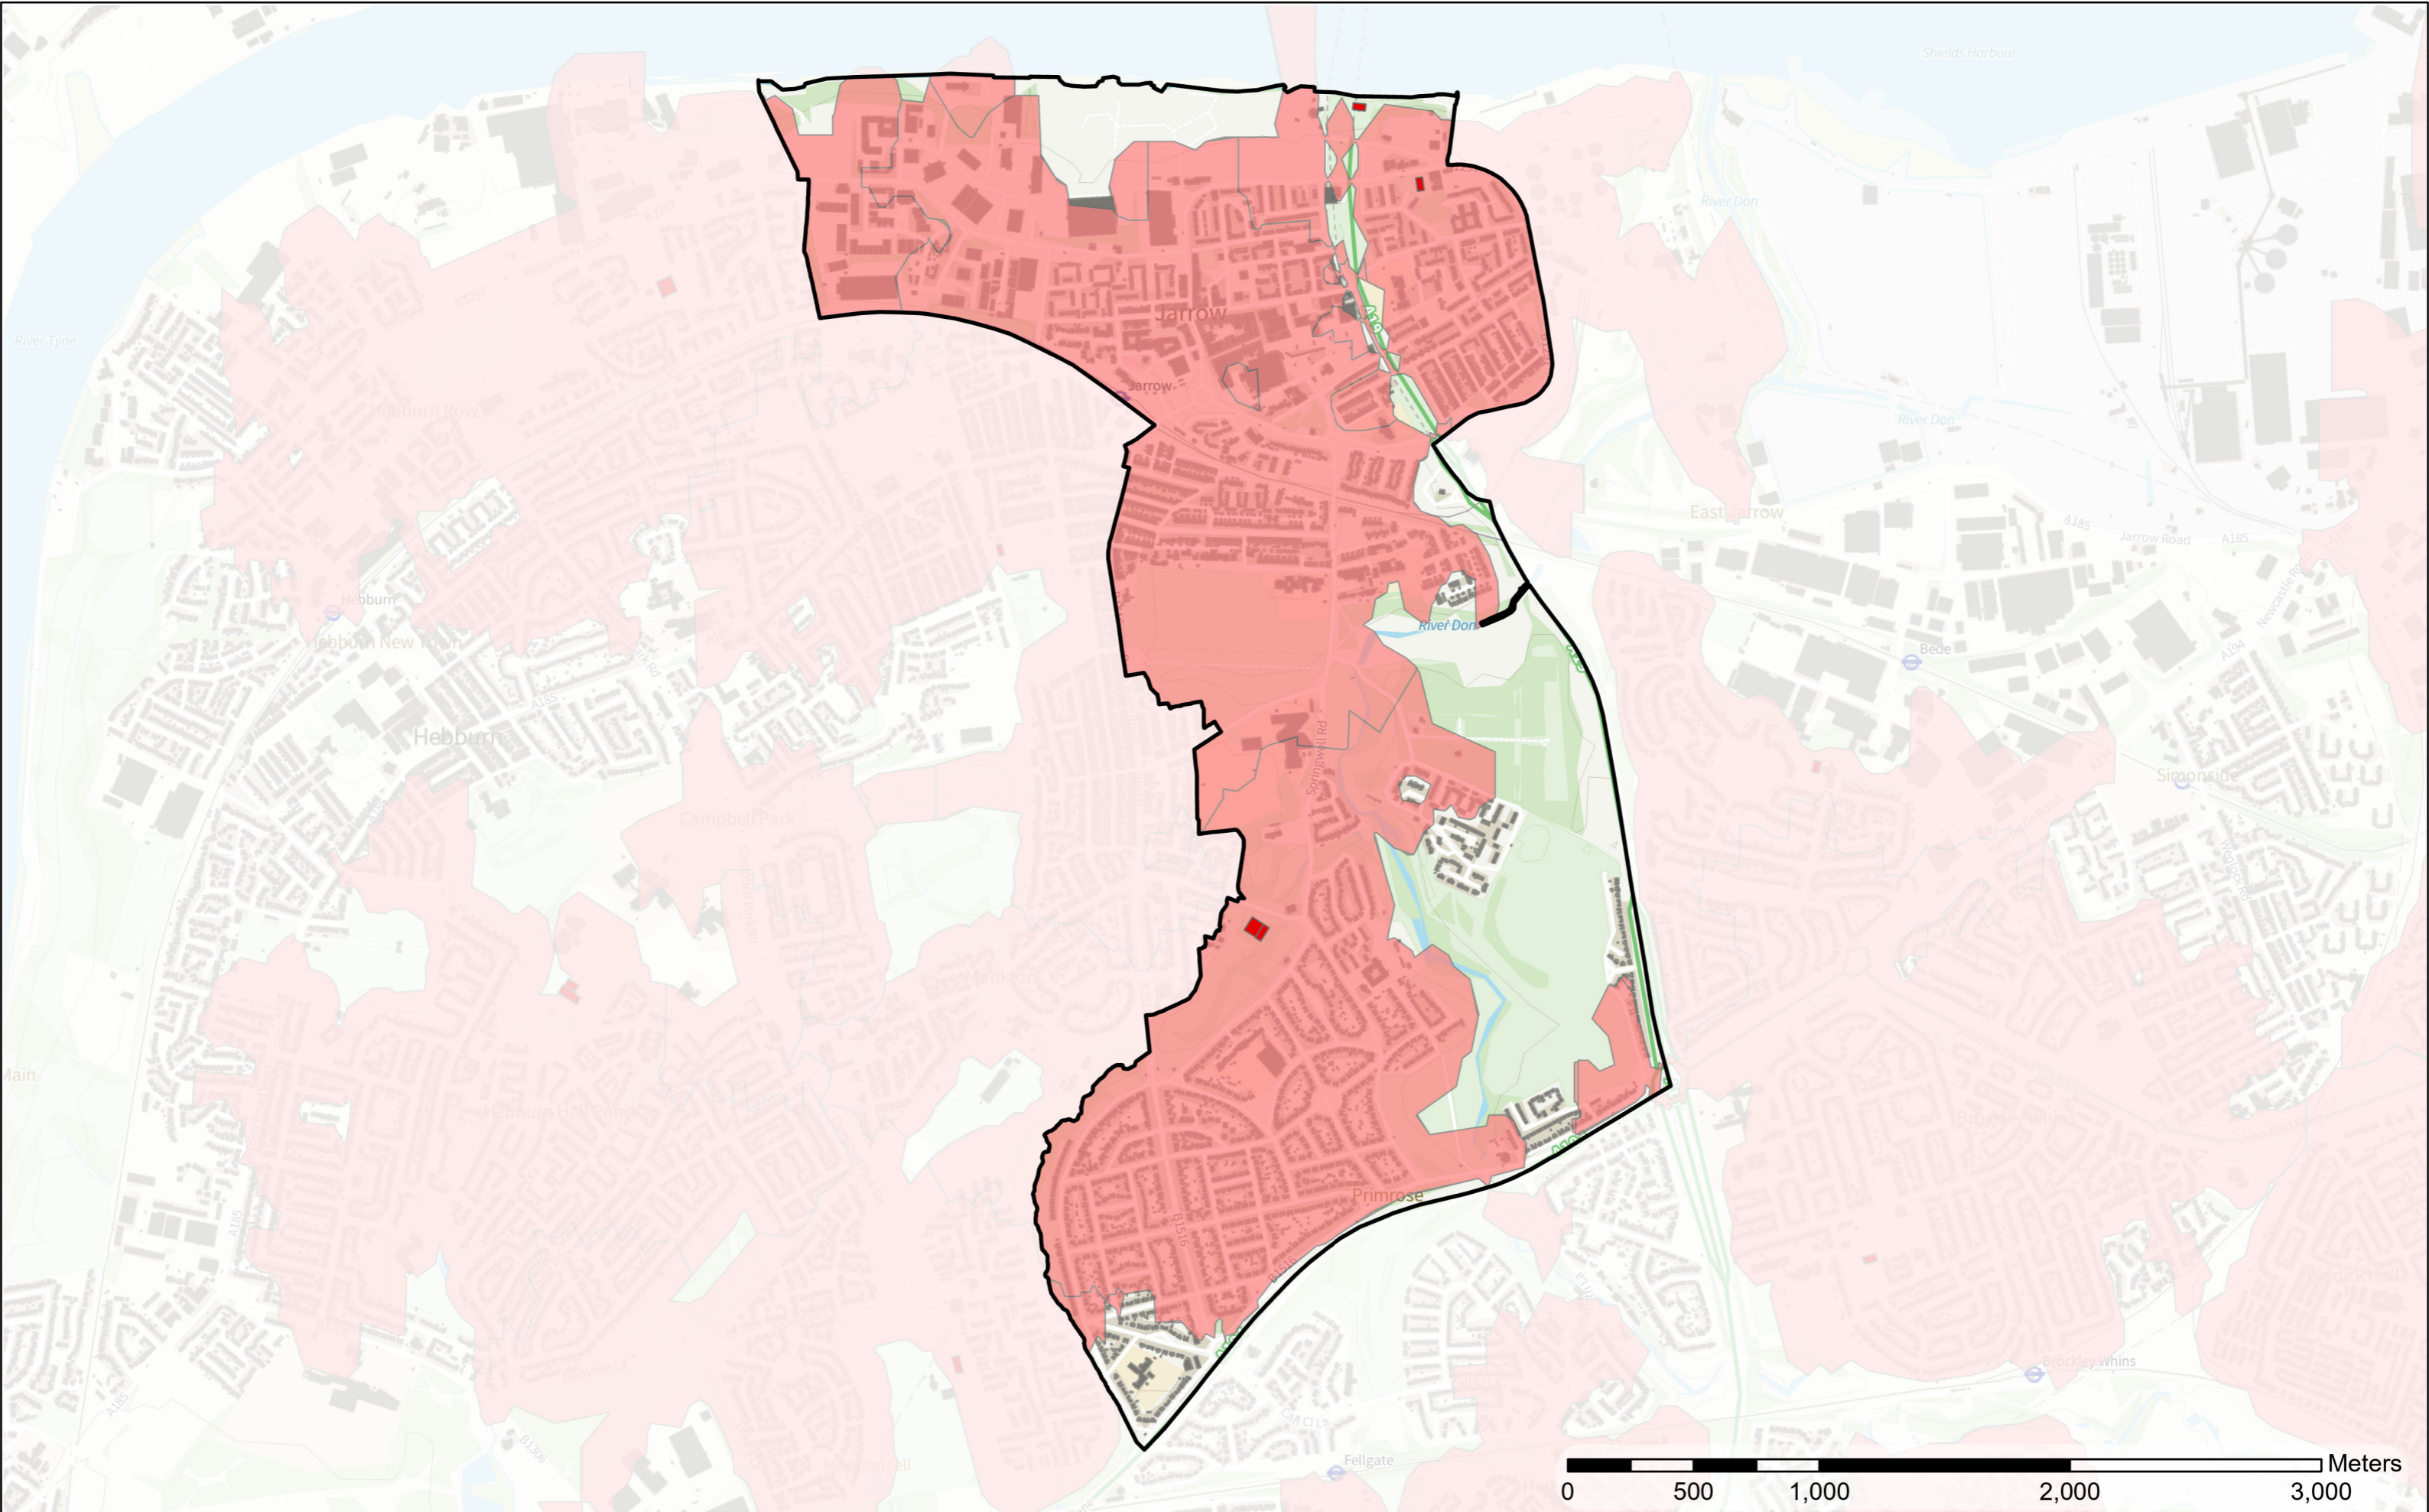

Monkton

- Legend**
- Play Space (Youth)
 - Play (Youth) Buffer
 - Wards

Contains OS data © Crown Copyright and database right 2022
Contains data from OS Zoomstack

Scale: 1:20,246
Date: 06/03/2023

- Legend**
- Play Space (Youth)
 - Play (Youth) Buffer
 - Wards