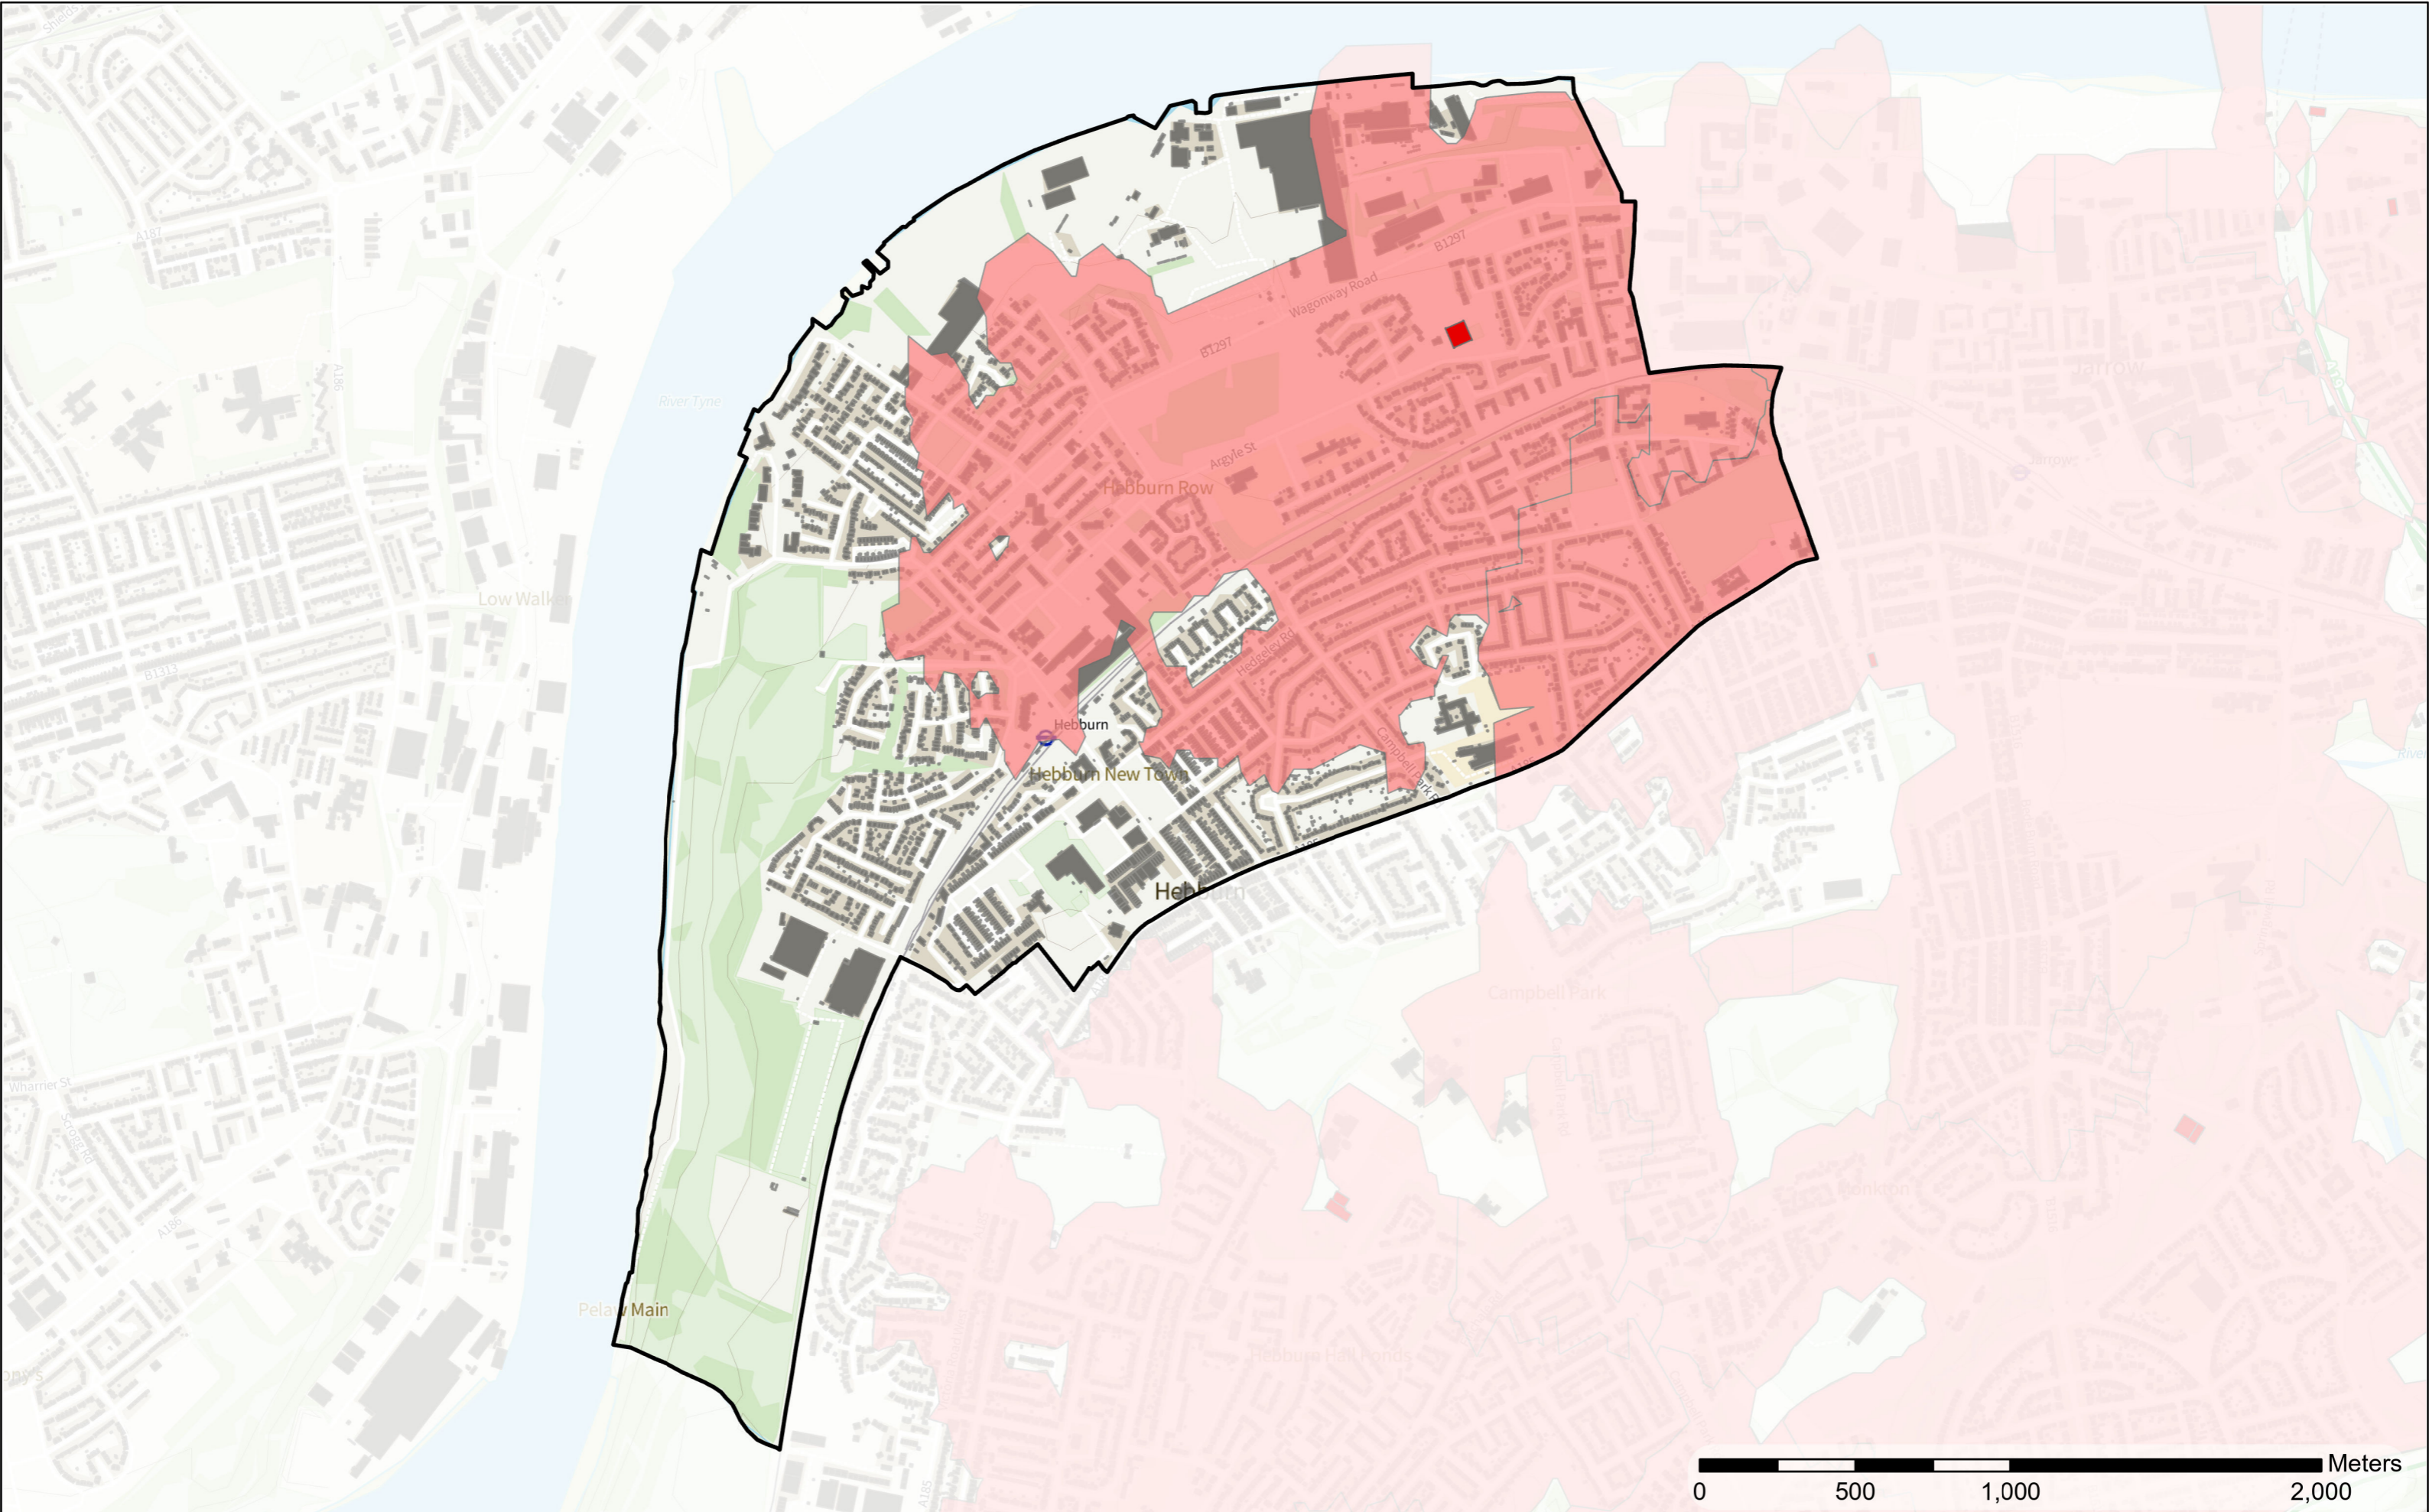

1. **Legend**
2. Play Space (Youth)
   - Play (Youth) Buffer
   - Wards

Hebburn North

Contains OS data © Crown Copyright and database right 2022
Contains data from OS Zoomstack

Scale: 1:18,615
Date: 06/03/2023