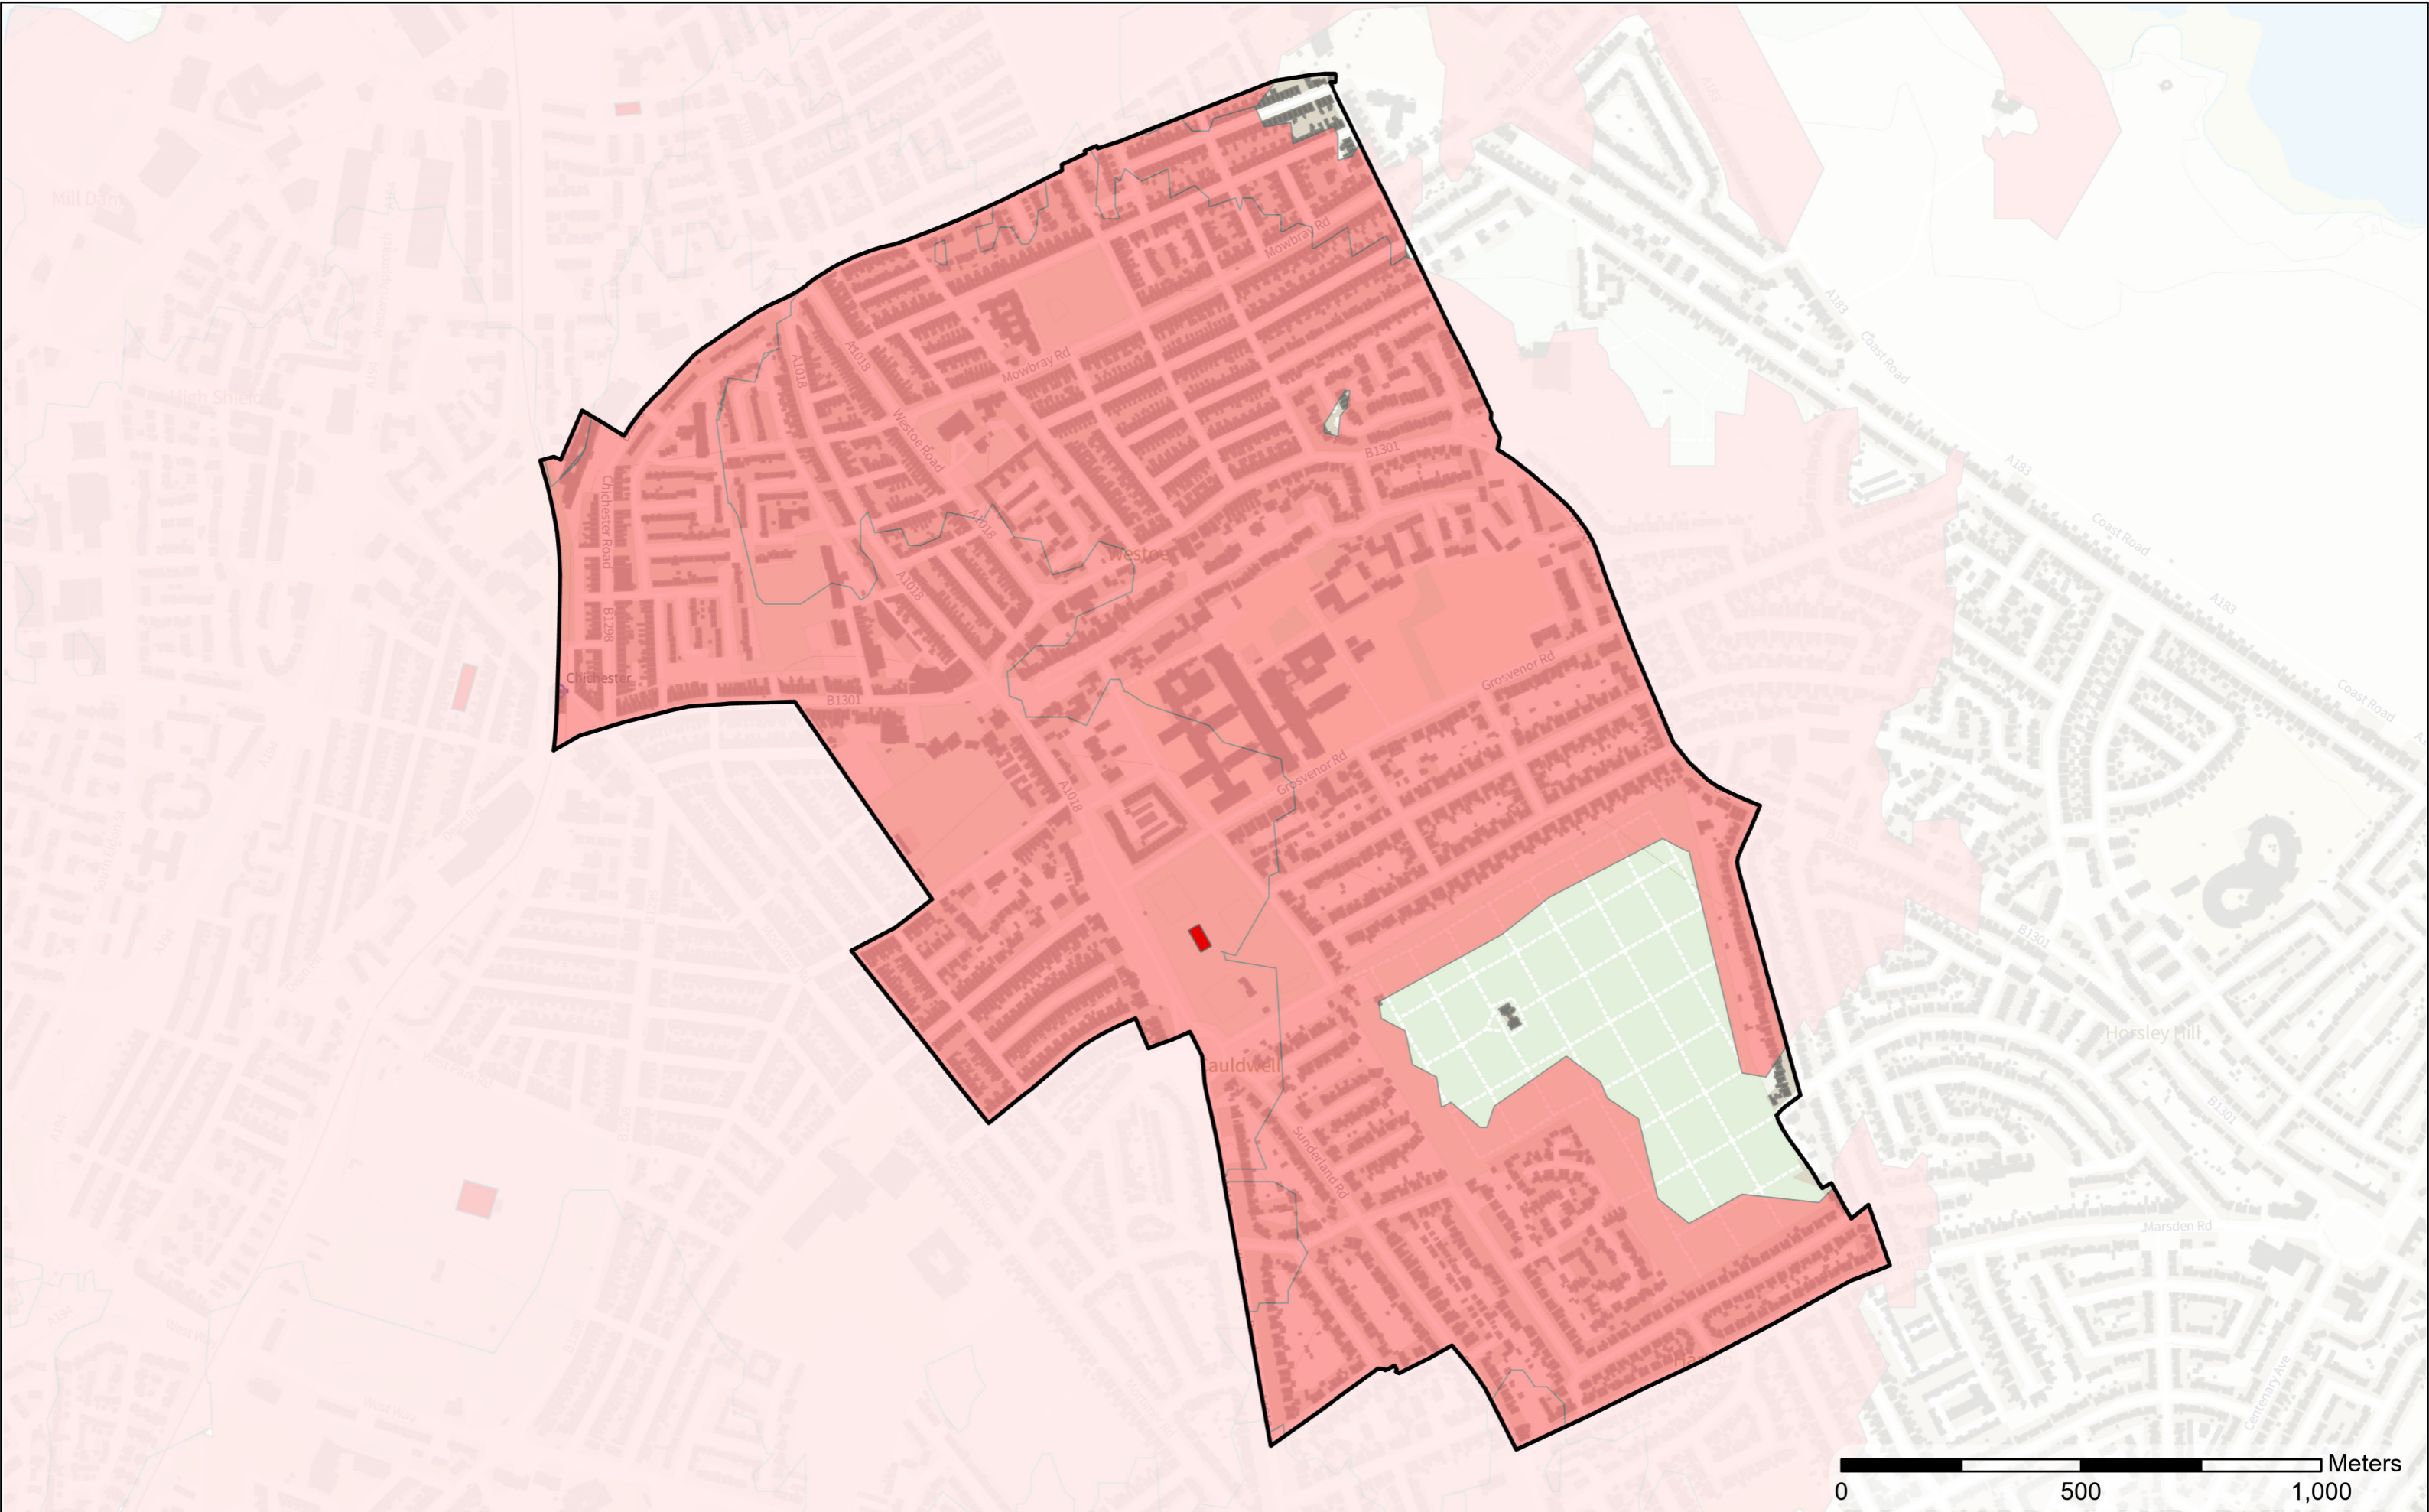

Simonside and Rekendyke

Contains OS data © Crown Copyright and database right 2022
Contains data from OS Zoomstack

Scale: 1:23,757
Date: 06/03/2023

Legend

- Play Space (Youth)
- Play (Youth) Buffer
- Wards

West Park

Contains OS data © Crown Copyright and database right 2022
Contains data from OS Zoomstack

Scale: 1:11,412
Date: 06/03/2023

Legend

-  Play Space (Youth)
-  Play (Youth) Buffer
-  Wards

Westoe

Contains OS data © Crown Copyright and database right 2022
Contains data from OS Zoomstack