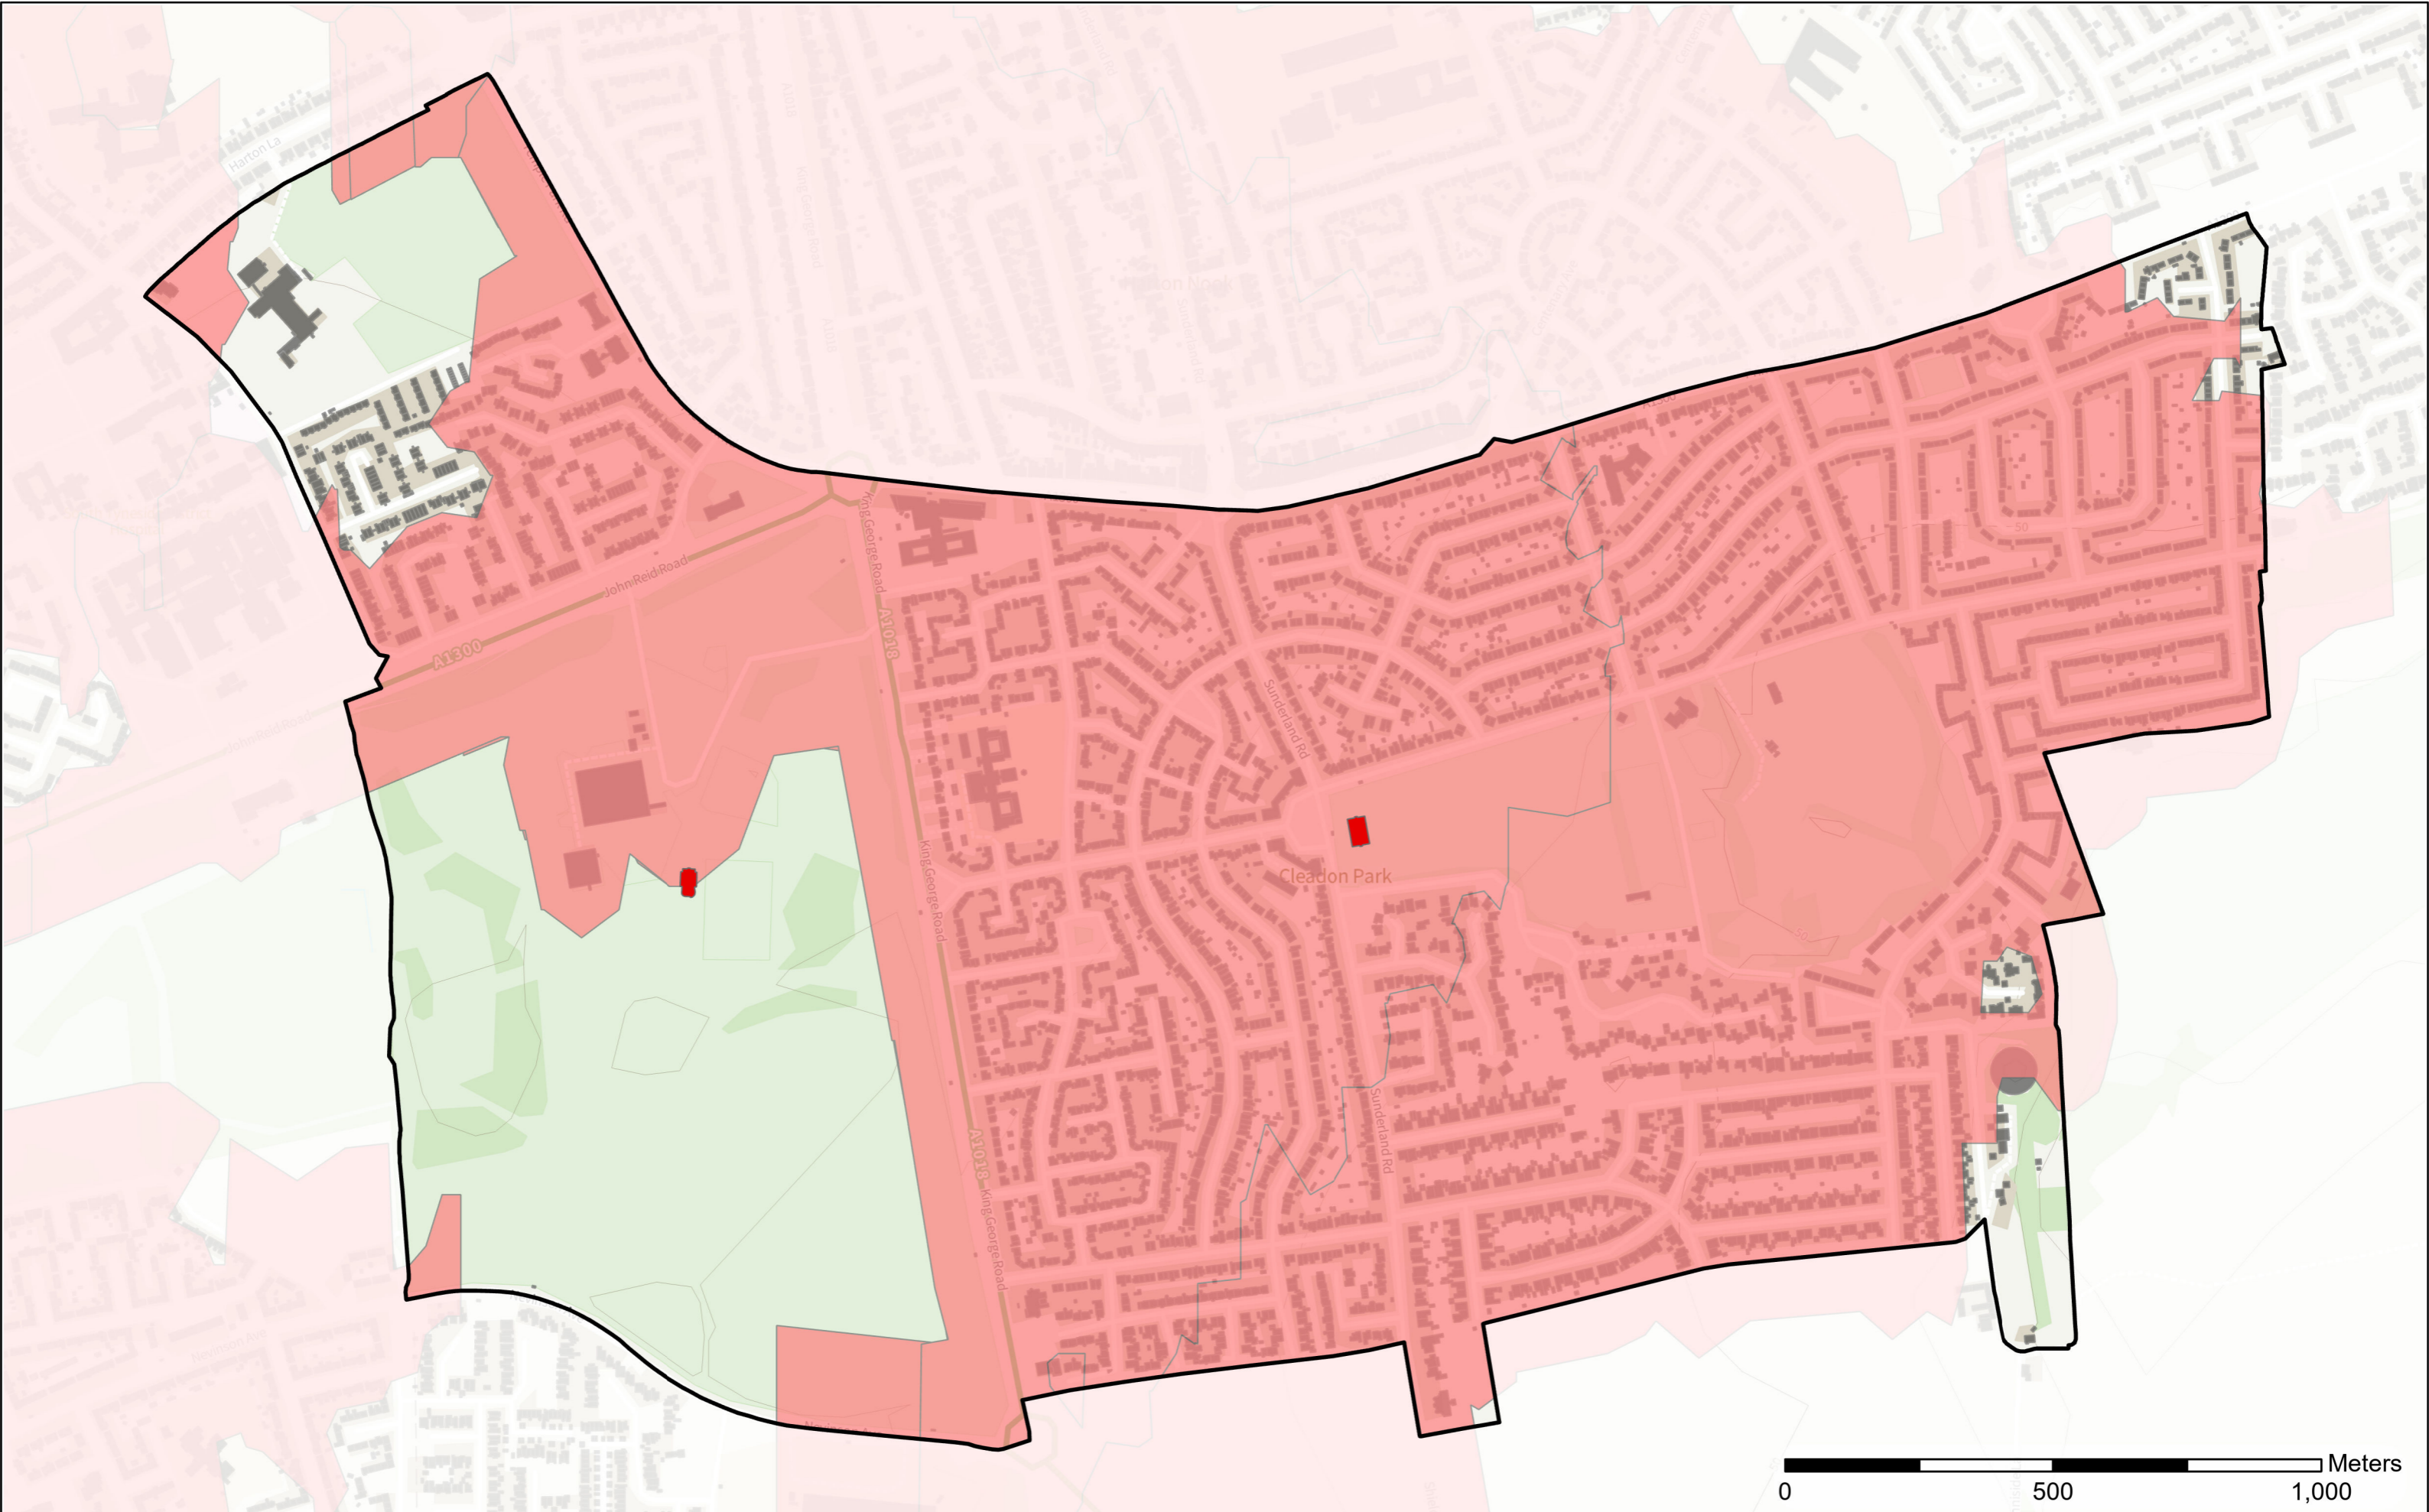

Contains OS data © Crown Copyright and database right 2022
Contains data from OS Zoomstack

- Legend**
- Play Space (Youth)
 - Play (Youth) Buffer
 - Wards

Cleadon and East Boldon

Scale: 1:36,155
Date: 06/03/2023

Fellgate and Hedworth

Contains OS data © Crown Copyright and database right 2022
 Contains data from OS Zoomstack

Scale: 1:28,531
Date: 06/03/2023

Contains OS data © Crown Copyright and database right 2022
Contains data from OS Zoomstack