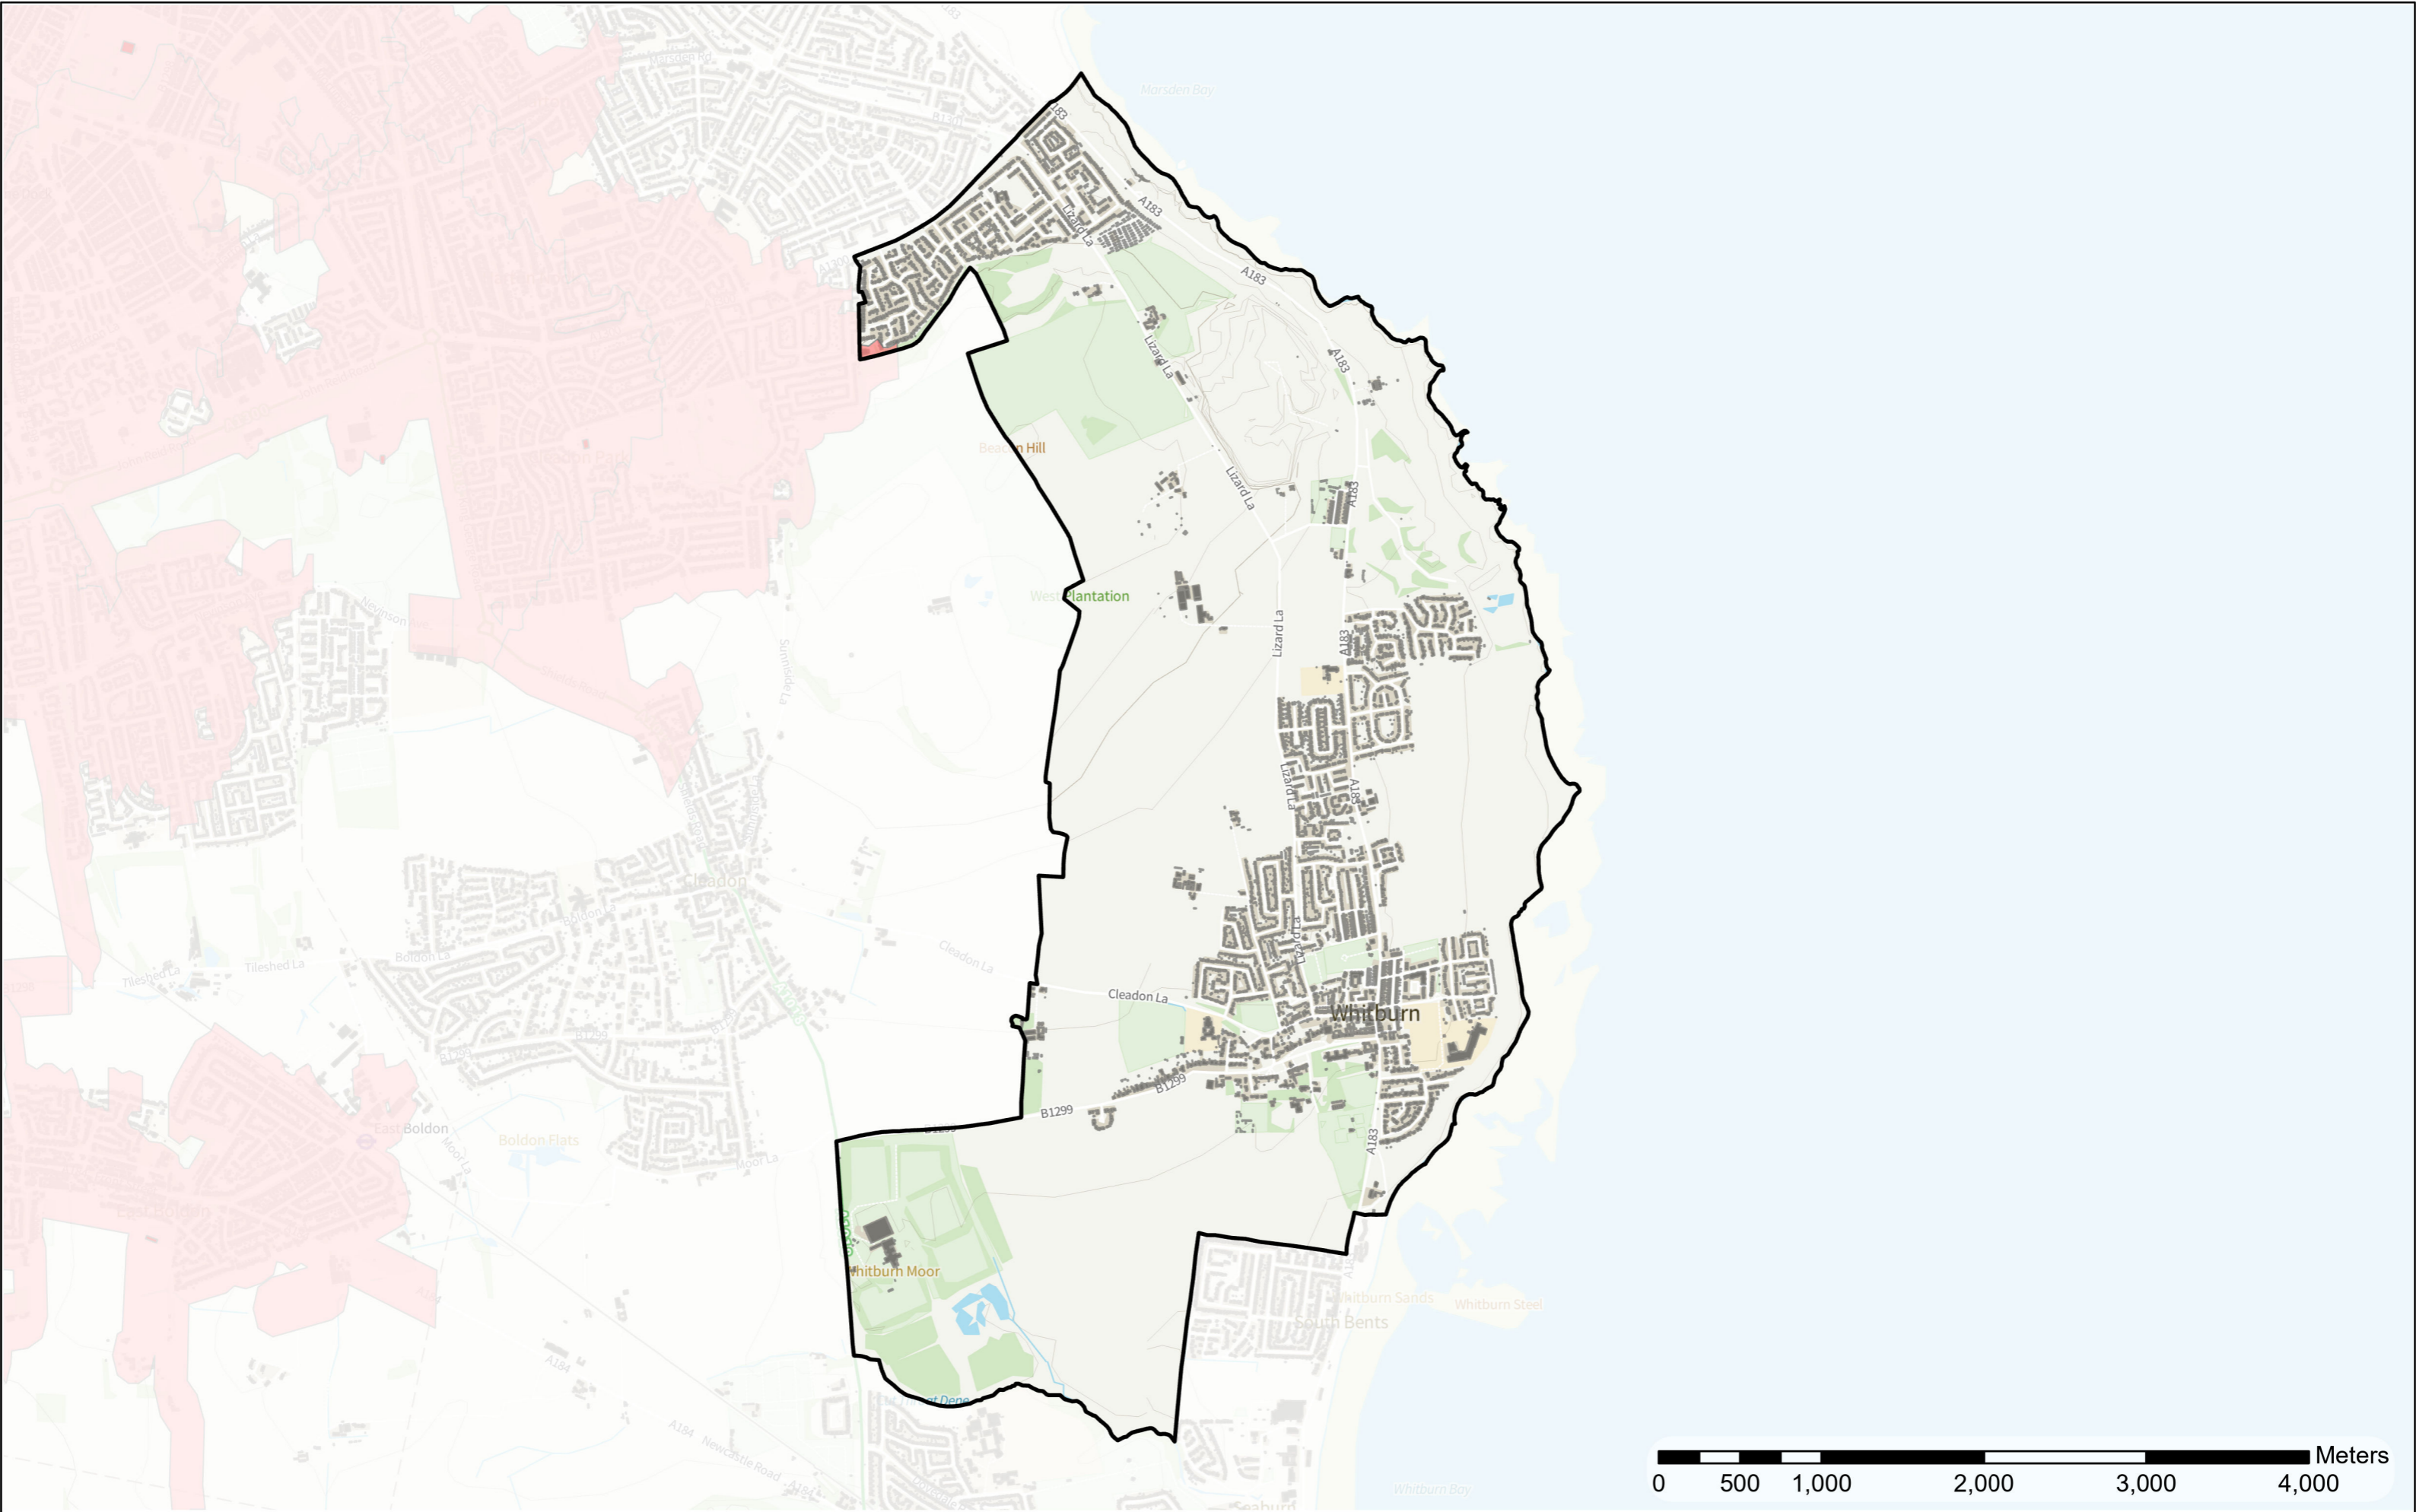

Simonside and Rekendyke

Contains OS data © Crown Copyright and database right 2022
Contains data from OS Zoomstack

Scale: 1:23,757
Date: 06/03/2023

Legend

- Play Space (Youth)
- Play (Youth) Buffer
- Wards

West Park

Contains OS data © Crown Copyright and database right 2022
Contains data from OS Zoomstack

Scale: 1:11,412
Date: 06/03/2023

Legend

-  Play Space (Youth)
-  Play (Youth) Buffer
-  Wards

Westoe

Contains OS data © Crown Copyright and database right 2022
Contains data from OS Zoomstack

Scale: 1:12,045
Date: 06/03/2023

Legend

- Play Space (Youth)
- Play (Youth) Buffer
- Wards

Whitburn and Marsden

Contains OS data © Crown Copyright and database right 2022
Contains data from OS Zoomstack

Scale: 1:35,401
Date: 06/03/2023