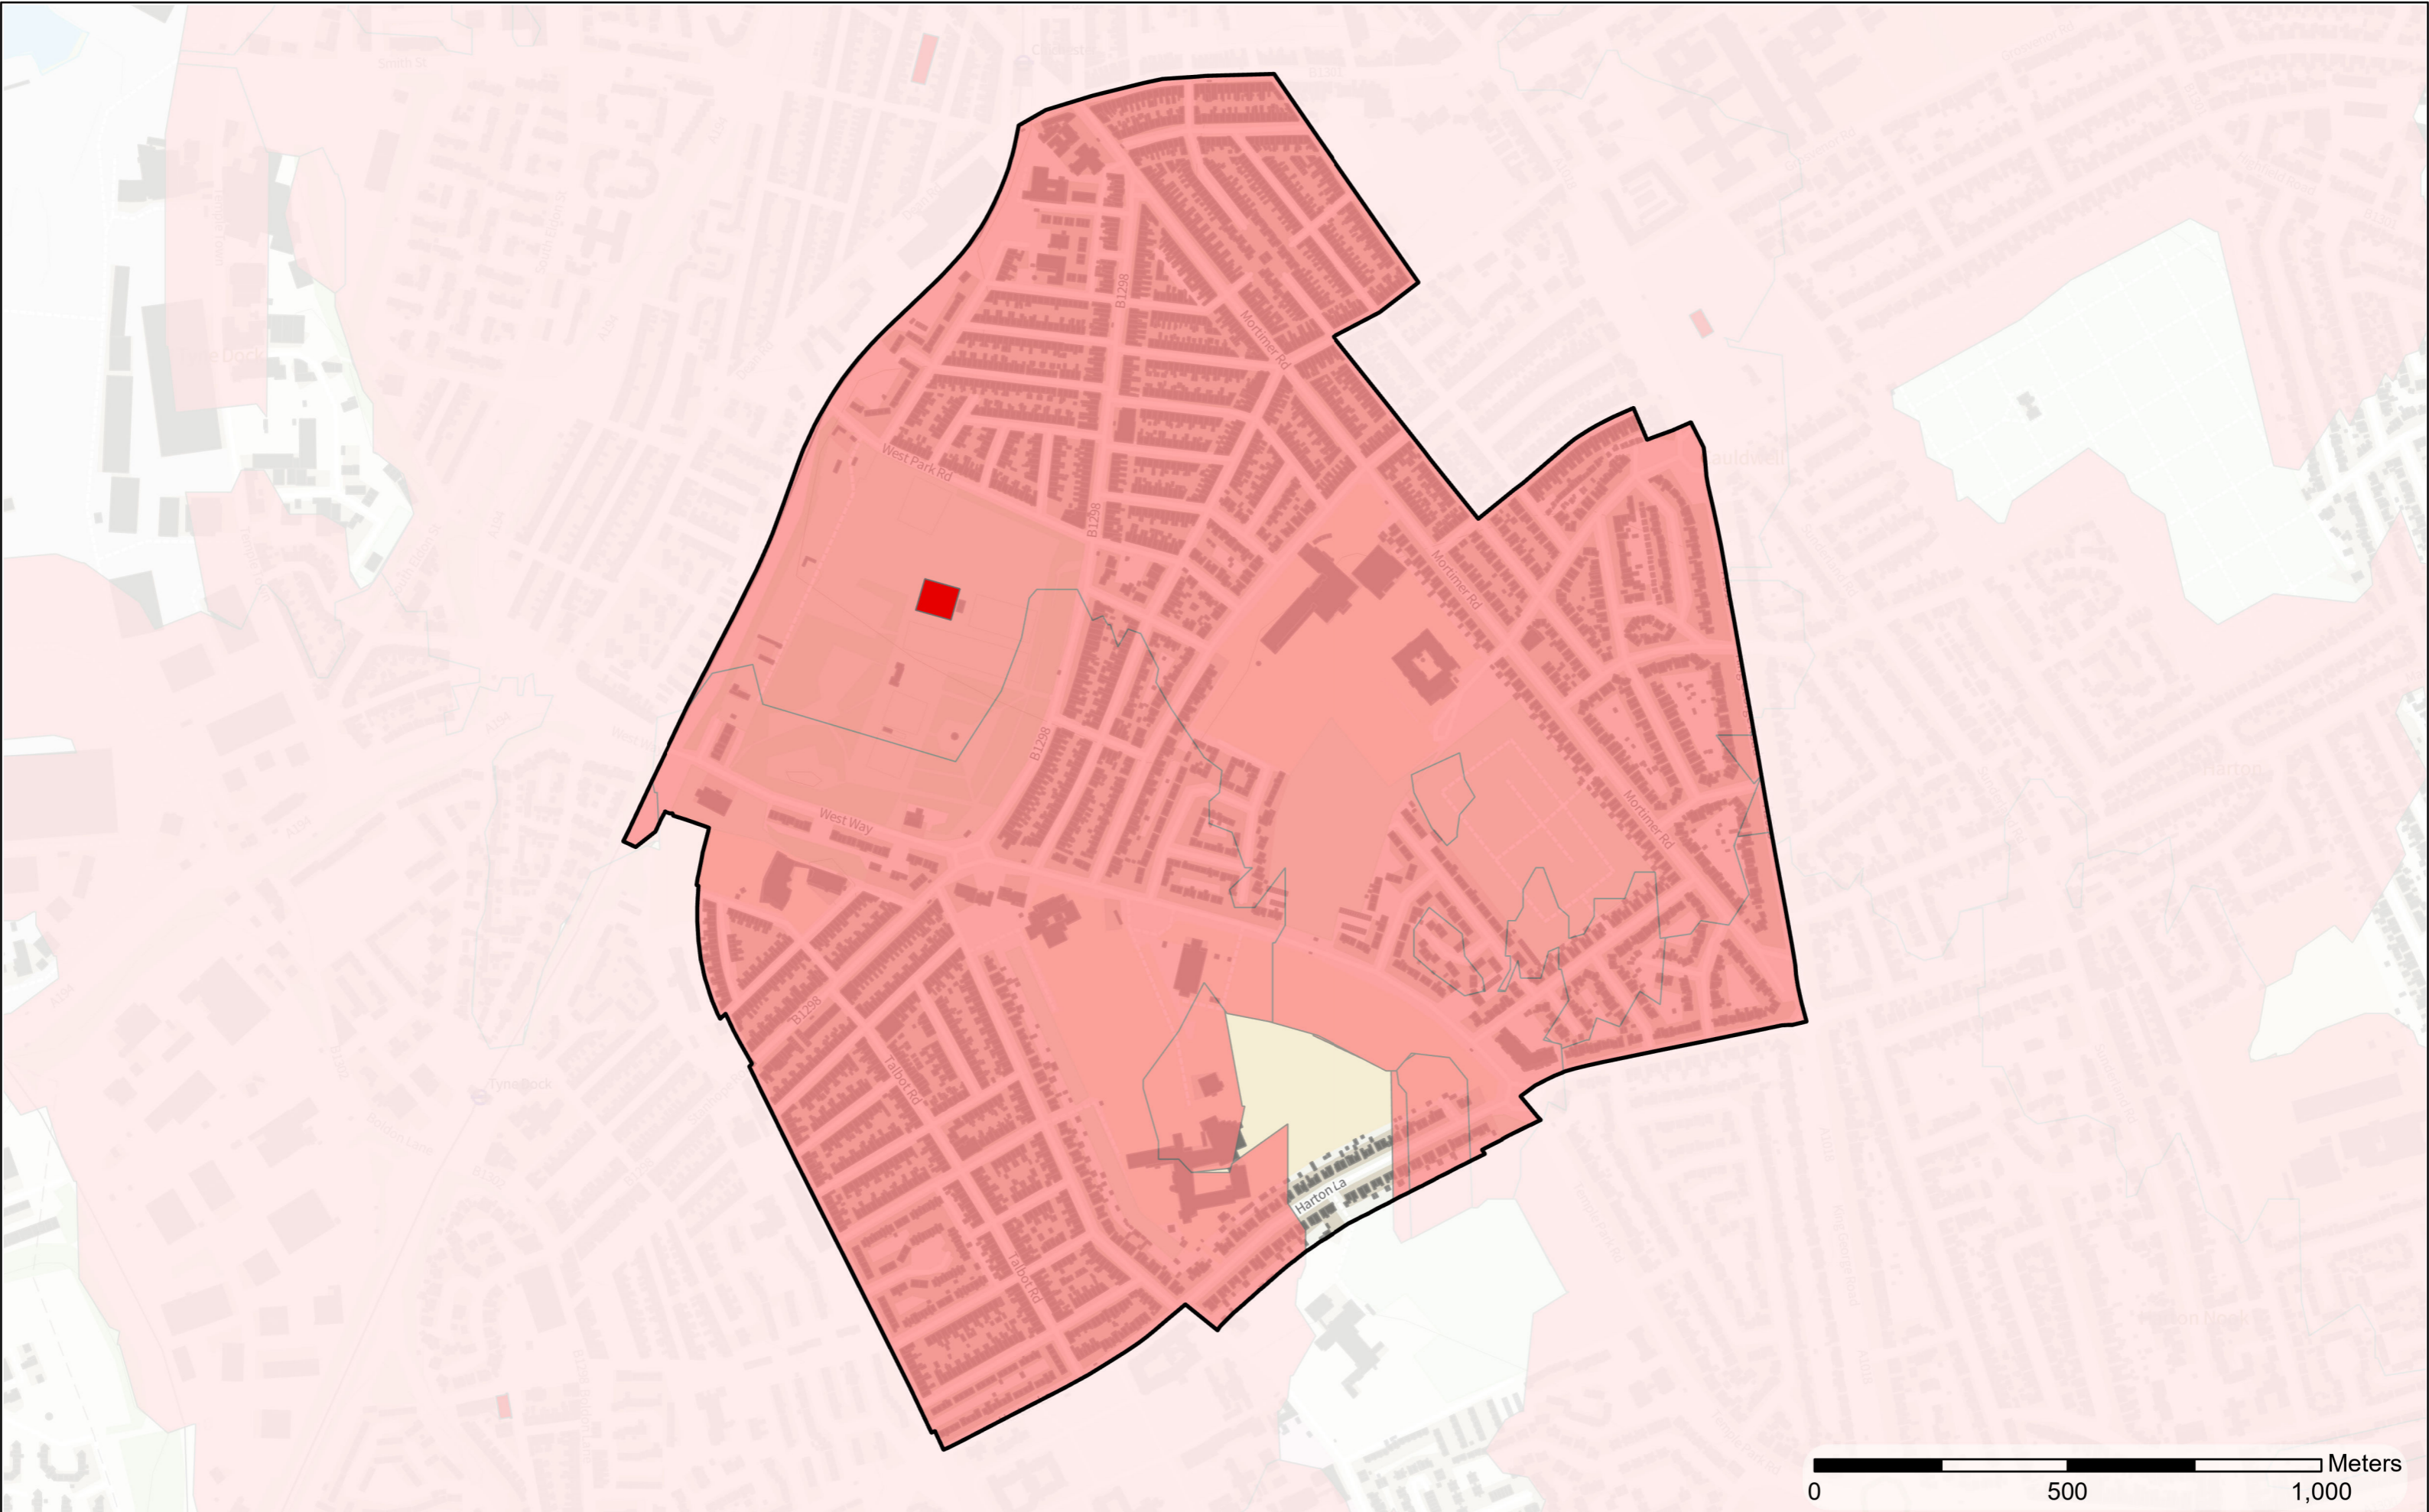

Primrose

Contains OS data © Crown Copyright and database right 2022
Contains data from OS Zoomstack

Scale: 1:23,042
Date: 06/03/2023

ethos
Environmental Planning

- Legend**
- Play Space (Youth)
 - Play (Youth) Buffer
 - Wards

Simonside and Rekendyke

Contains OS data © Crown Copyright and database right 2022
Contains data from OS Zoomstack

Scale: 1:23,757
Date: 06/03/2023

Legend

- Play Space (Youth)
- Play (Youth) Buffer
- Wards