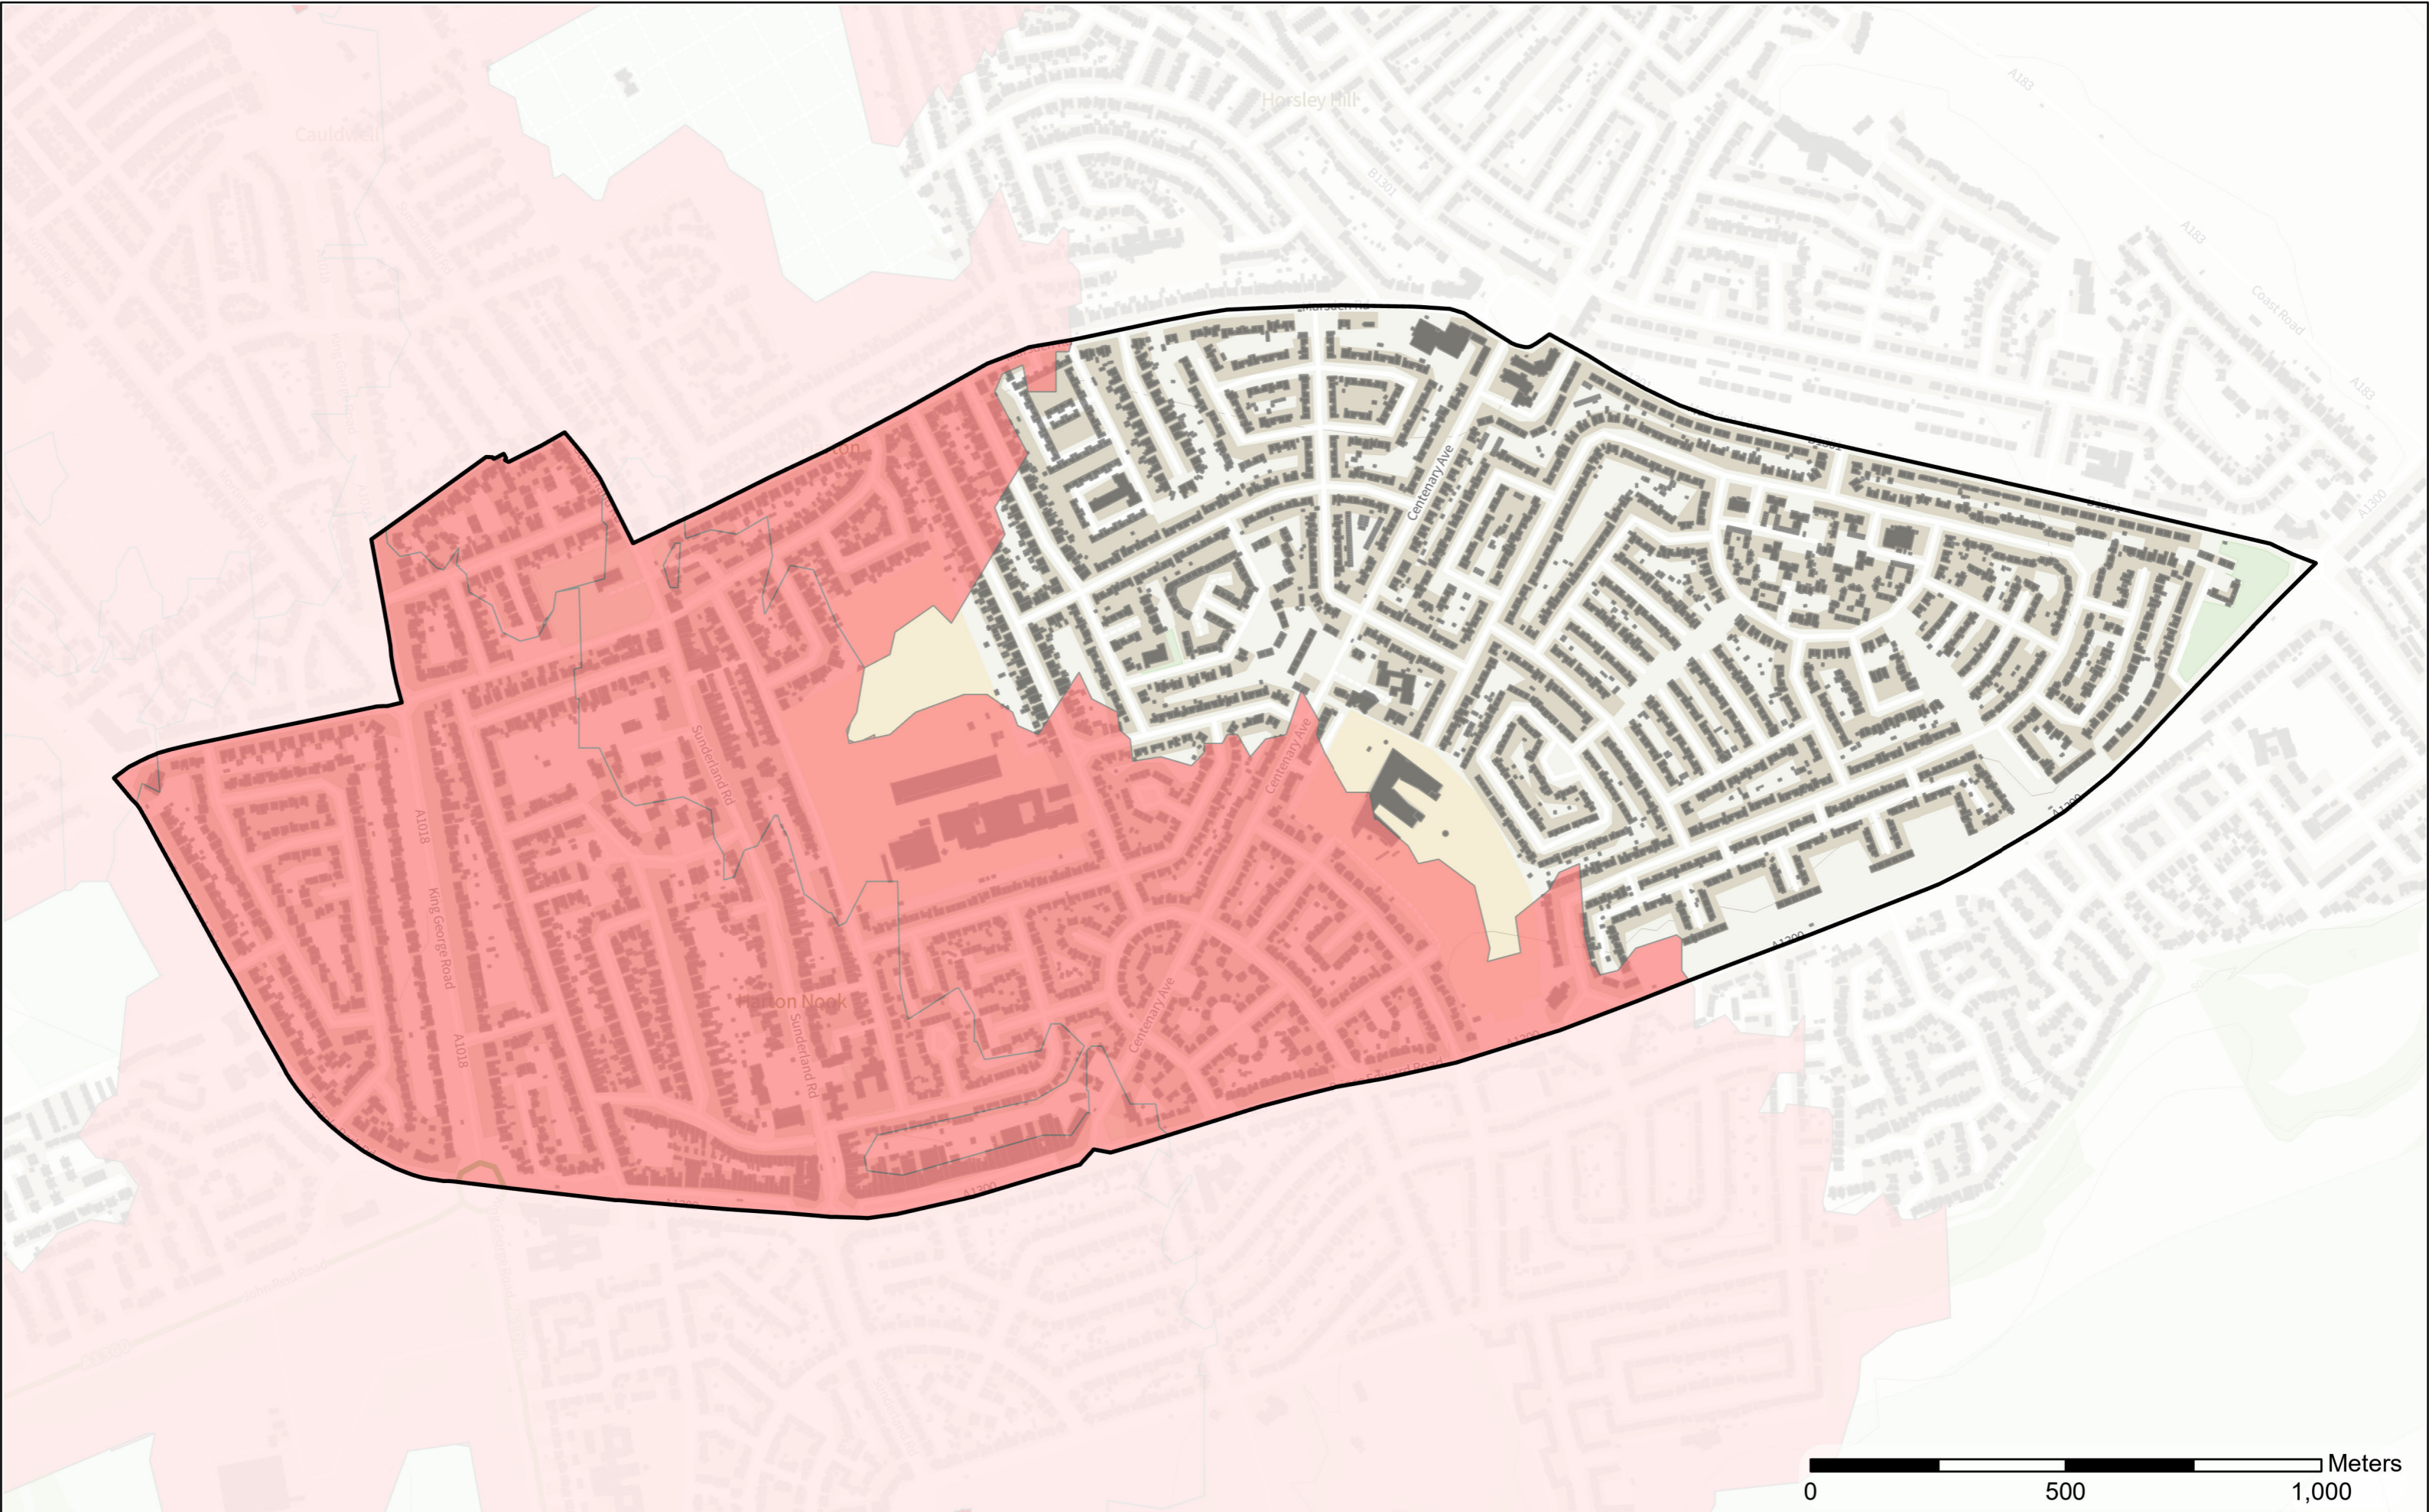

Contains OS data © Crown Copyright and database right 2022
Contains data from OS Zoomstack

- Legend**
- Play Space (Youth)
 - Play (Youth) Buffer
 - Wards

Cleadon and East Boldon

Scale: 1:36,155
Date: 06/03/2023

- Legend**
- Play Space (Youth)
 - Play (Youth) Buffer
 - Wards

Cleadon Park

Contains OS data © Crown Copyright and database right 2022
Contains data from OS Zoomstack

Scale: 1:10,788
Date: 06/03/2023

- Legend**
- Play Space (Youth)
 - Play (Youth) Buffer
 - Wards

Fellgate and Hedworth

Contains OS data © Crown Copyright and database right 2022
 Contains data from OS Zoomstack

Scale: 1:28,531
Date: 06/03/2023

Contains OS data © Crown Copyright and database right 2022
Contains data from OS Zoomstack

Scale: 1:18,615
 Date: 06/03/2023

Legend

- Play Space (Youth)
- Play (Youth) Buffer
- Wards

Hebburn South

Contains OS data © Crown Copyright and database right 2022
Contains data from OS Zoomstack

Scale: 1:15,603
Date: 06/03/2023