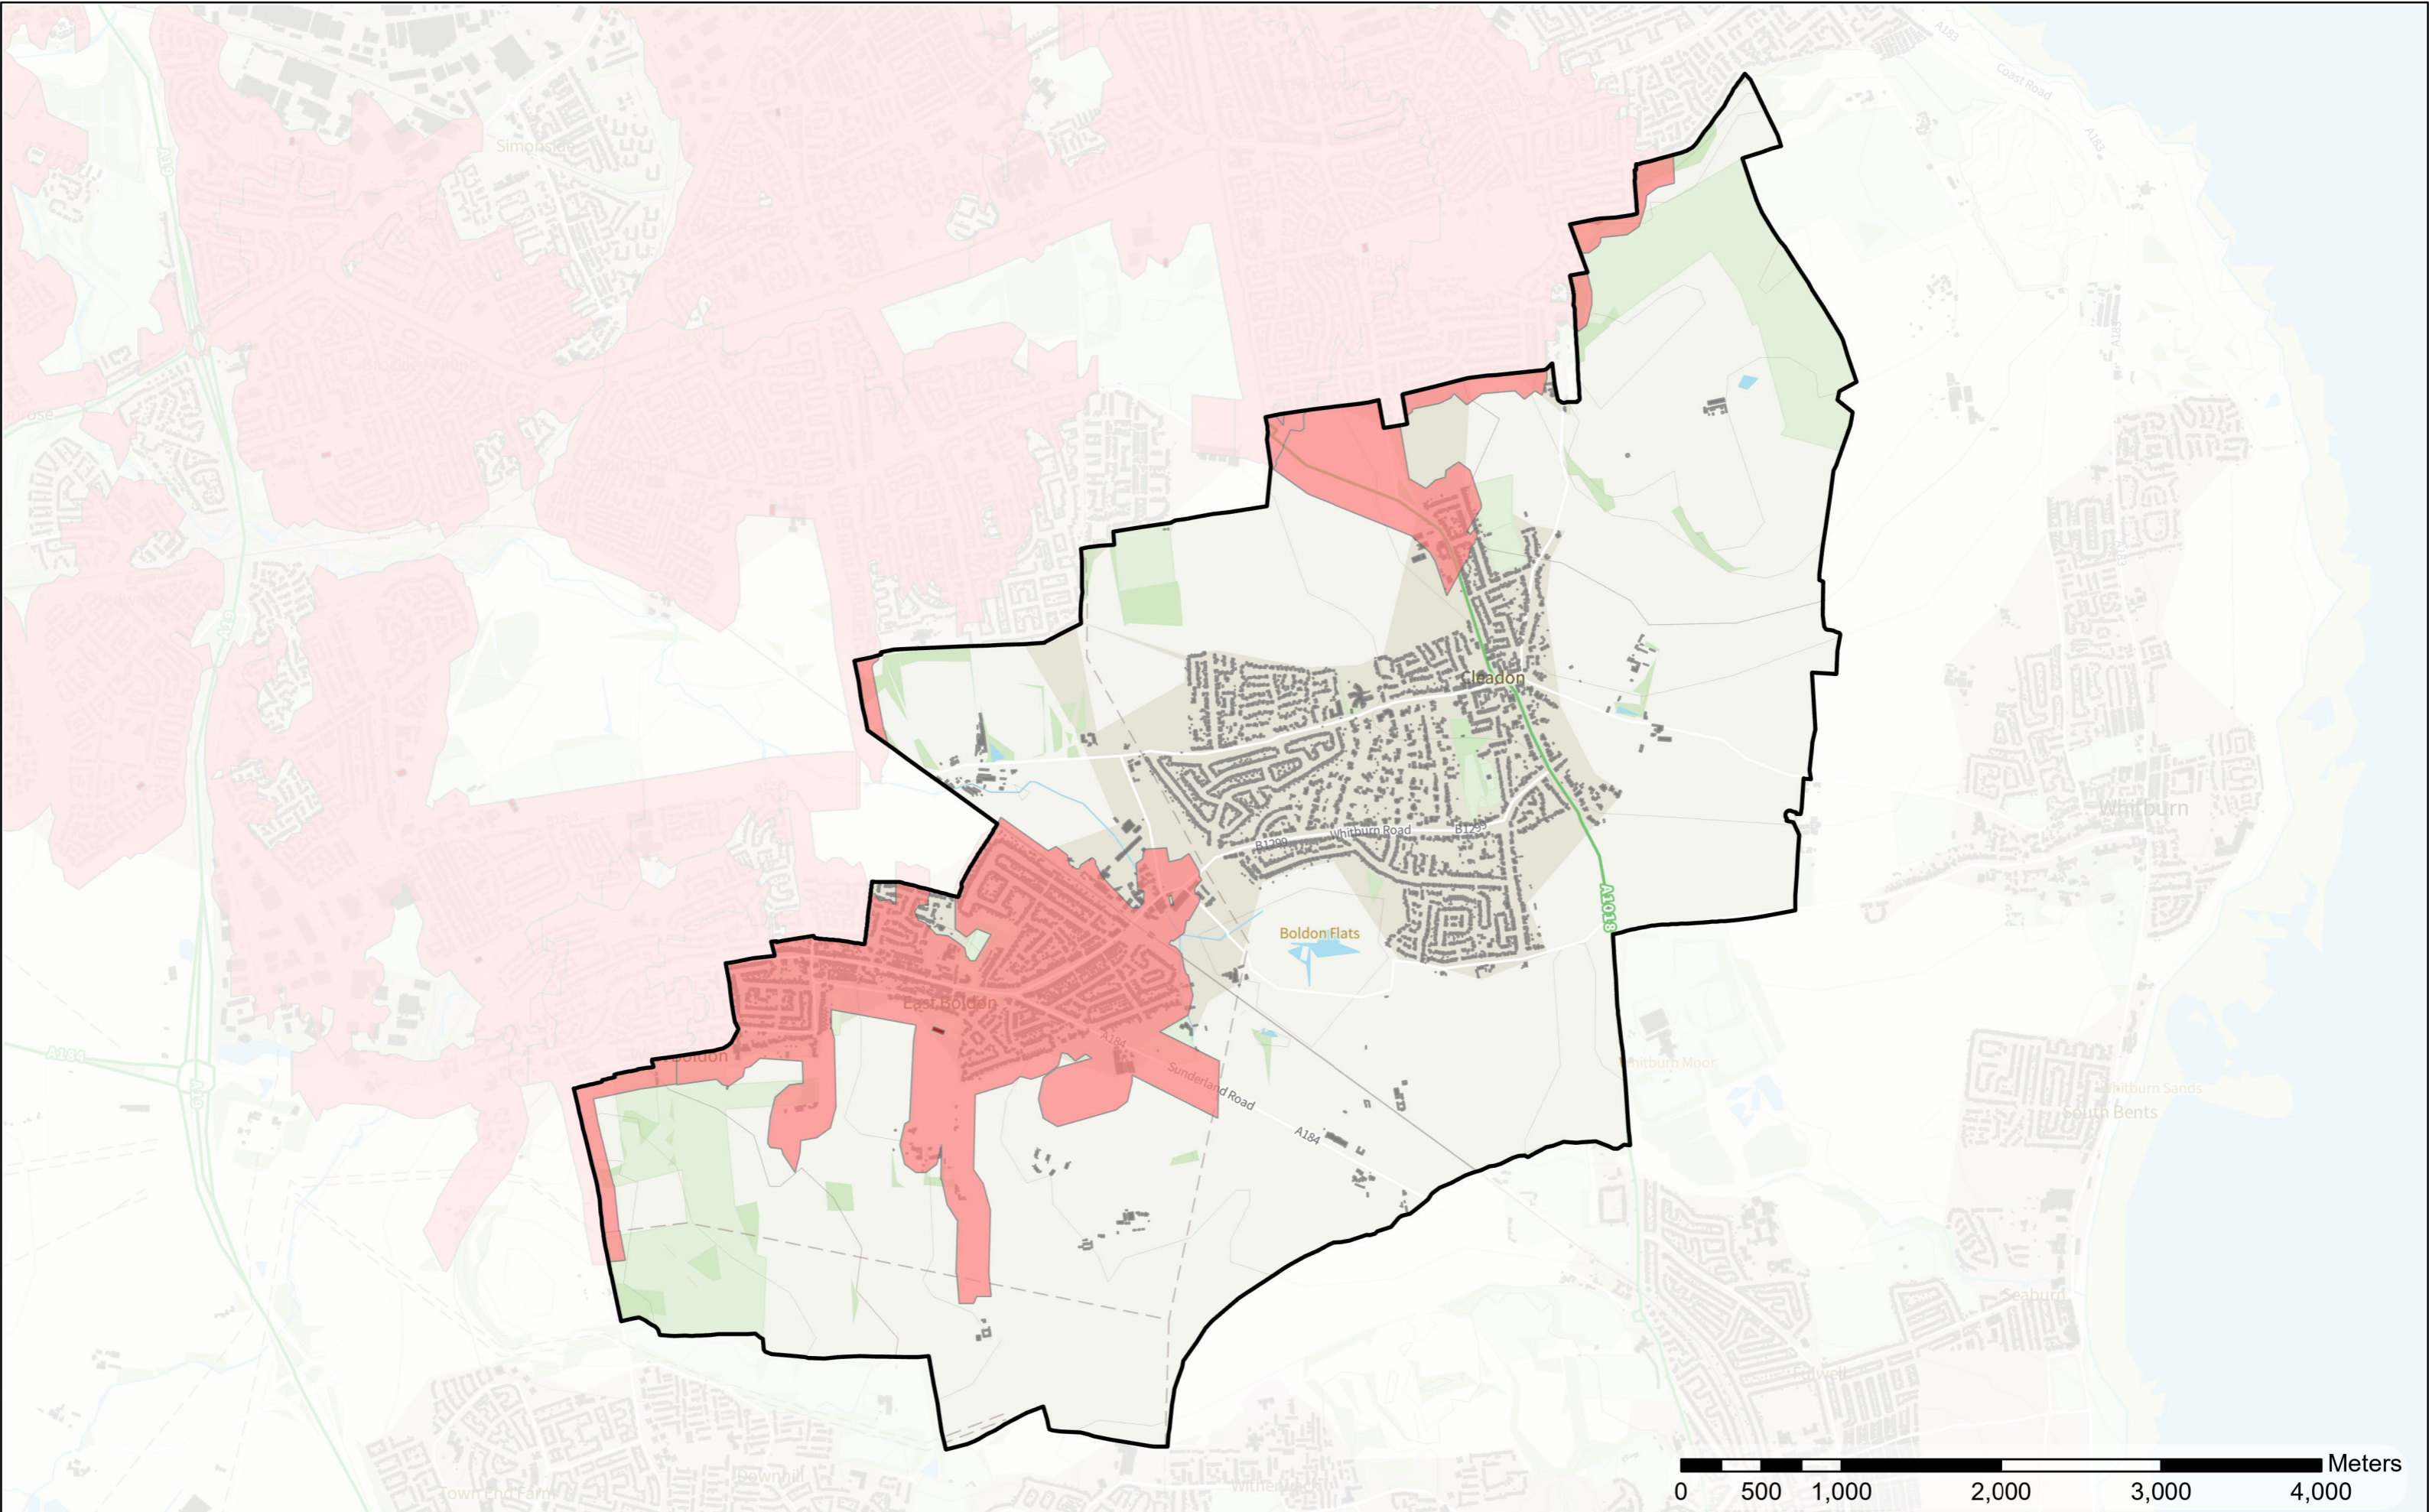

ethos
Environmental Planning

Legend

- Play Space (Youth)
- Play (Youth) Buffer
- Wards

Boldon Colliery

Contains OS data © Crown Copyright and database right 2022
Contains data from OS Zoomstack

 Scale: 1:24,062
 Date: 06/03/2023

Contains OS data © Crown Copyright and database right 2022
Contains data from OS Zoomstack

- Legend**
- Play Space (Youth)
 - Play (Youth) Buffer
 - Wards

Cleadon and East Boldon

Scale: 1:36,155
Date: 06/03/2023