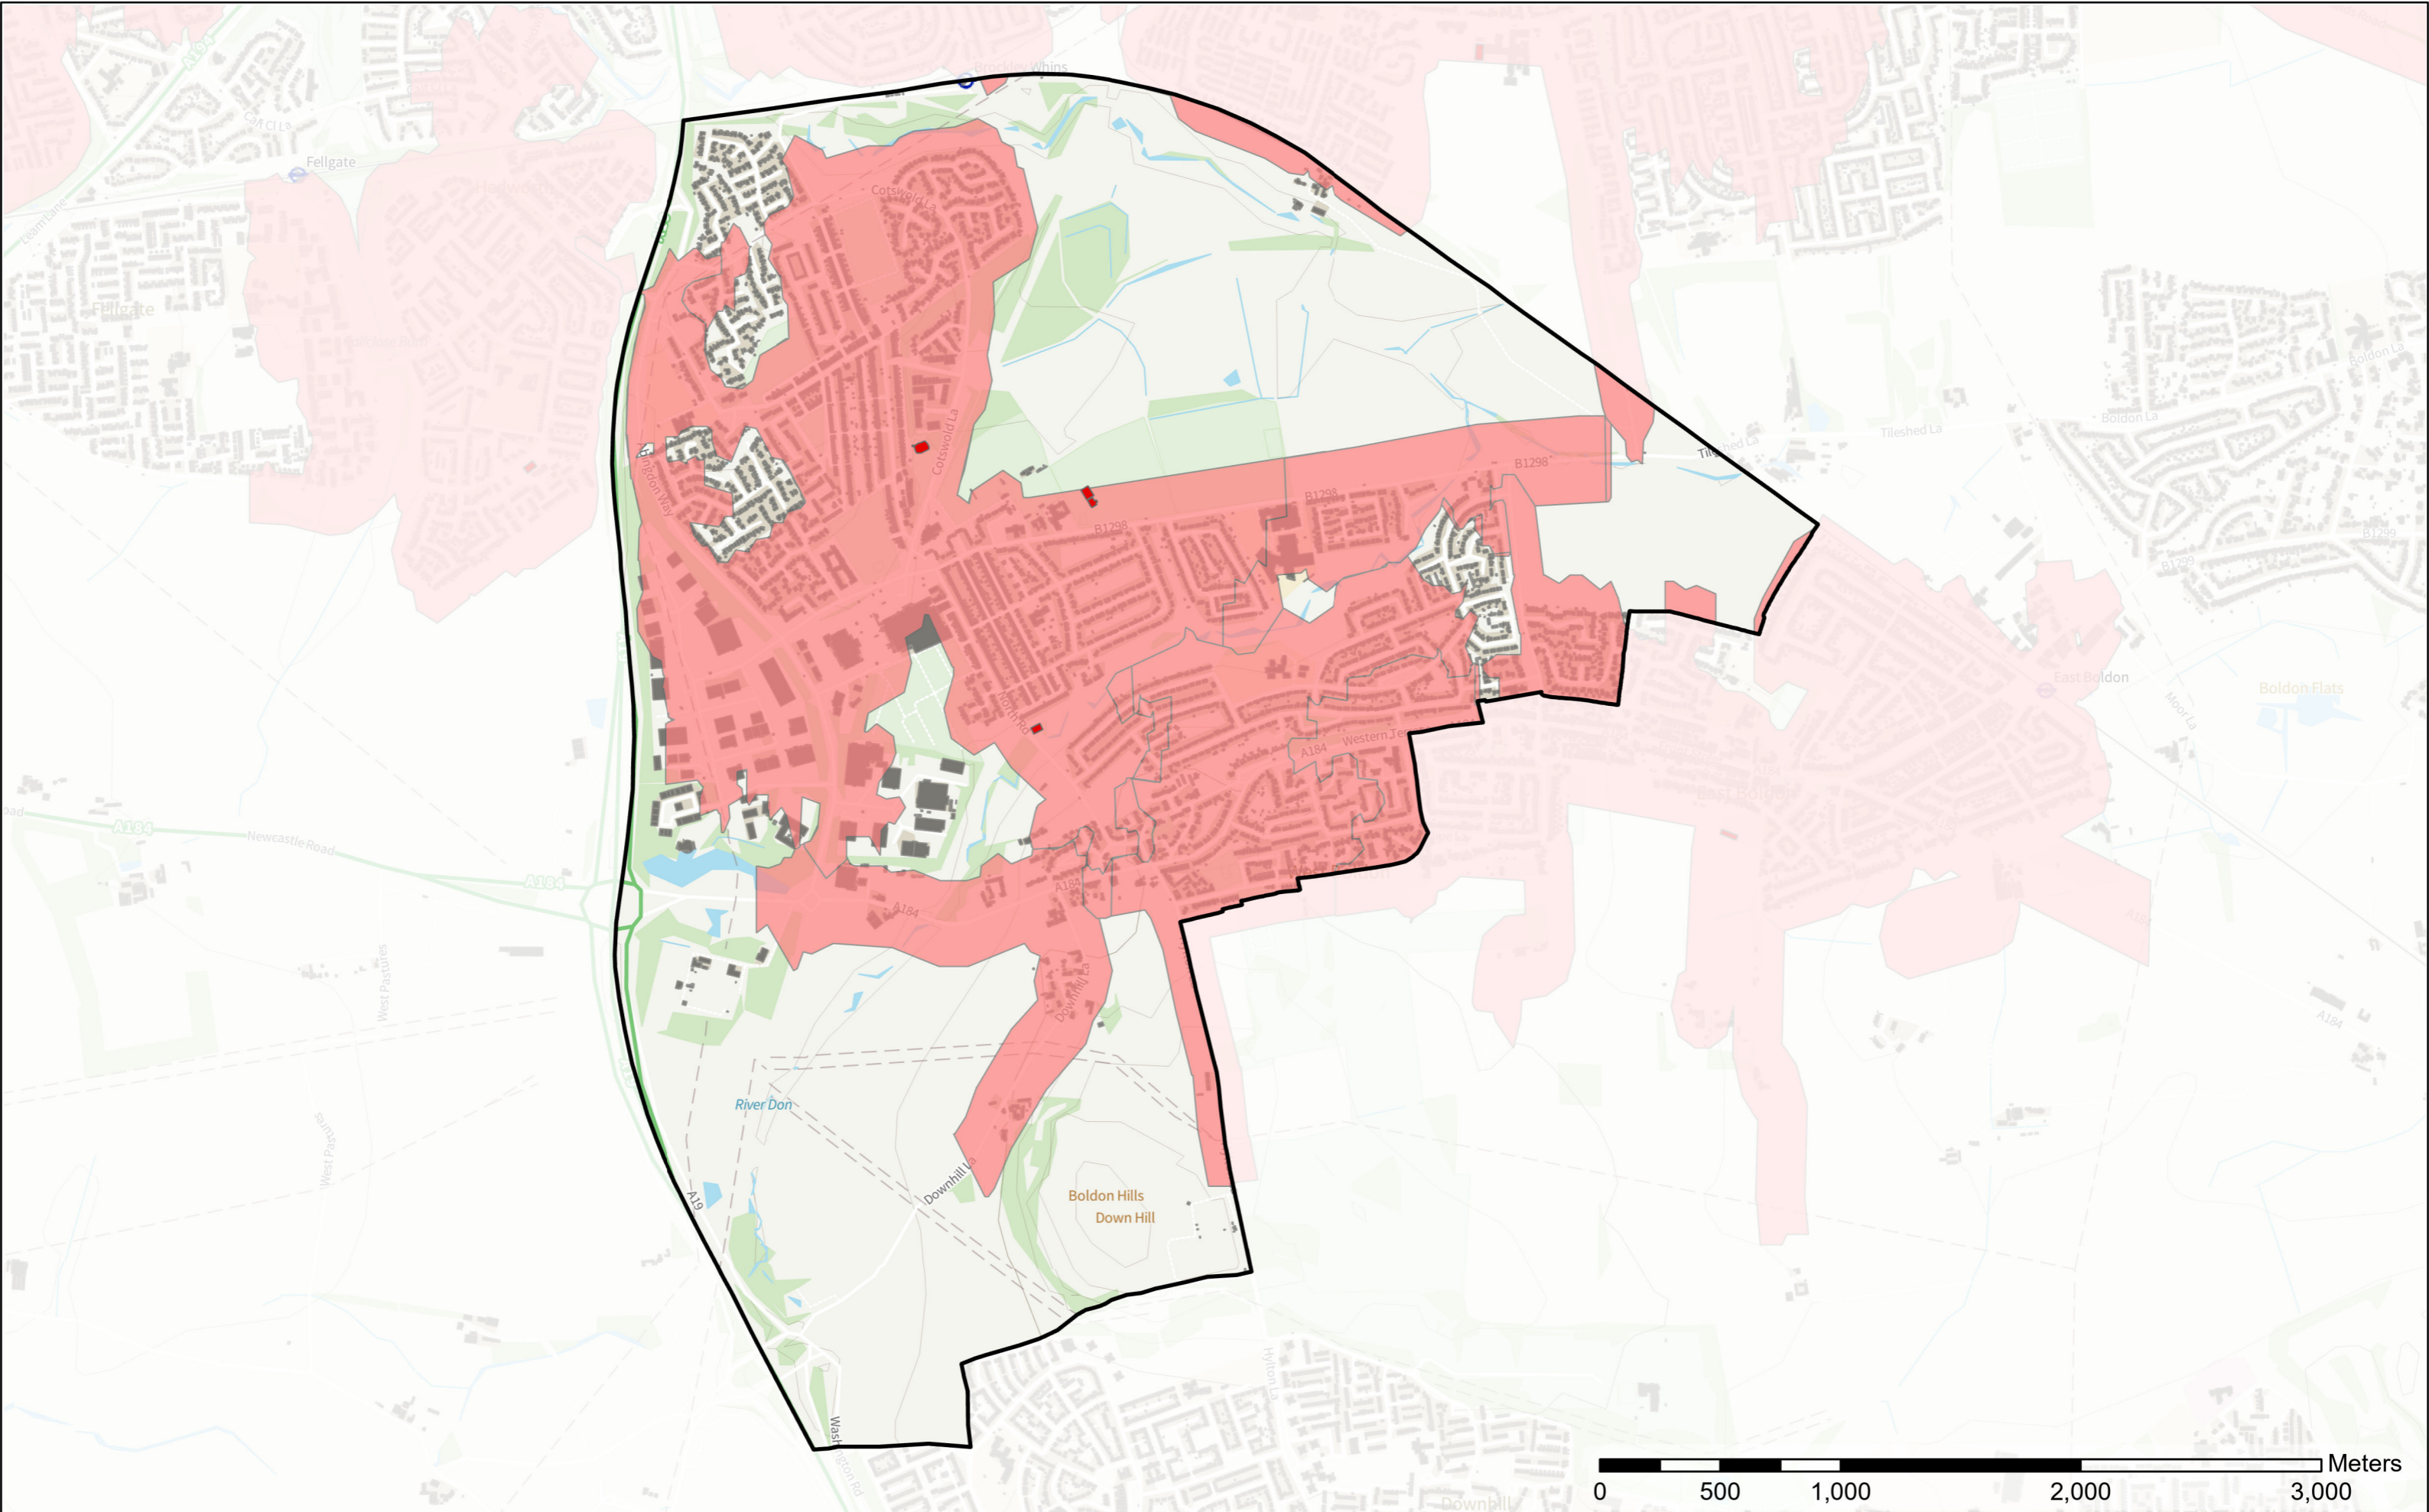

Legend

- Play Space (Youth)
- Play (Youth) Buffer
- Wards

Boldon Colliery

Contains OS data © Crown Copyright and database right 2022
Contains data from OS Zoomstack

Scale: 1:24,062
Date: 06/03/2023