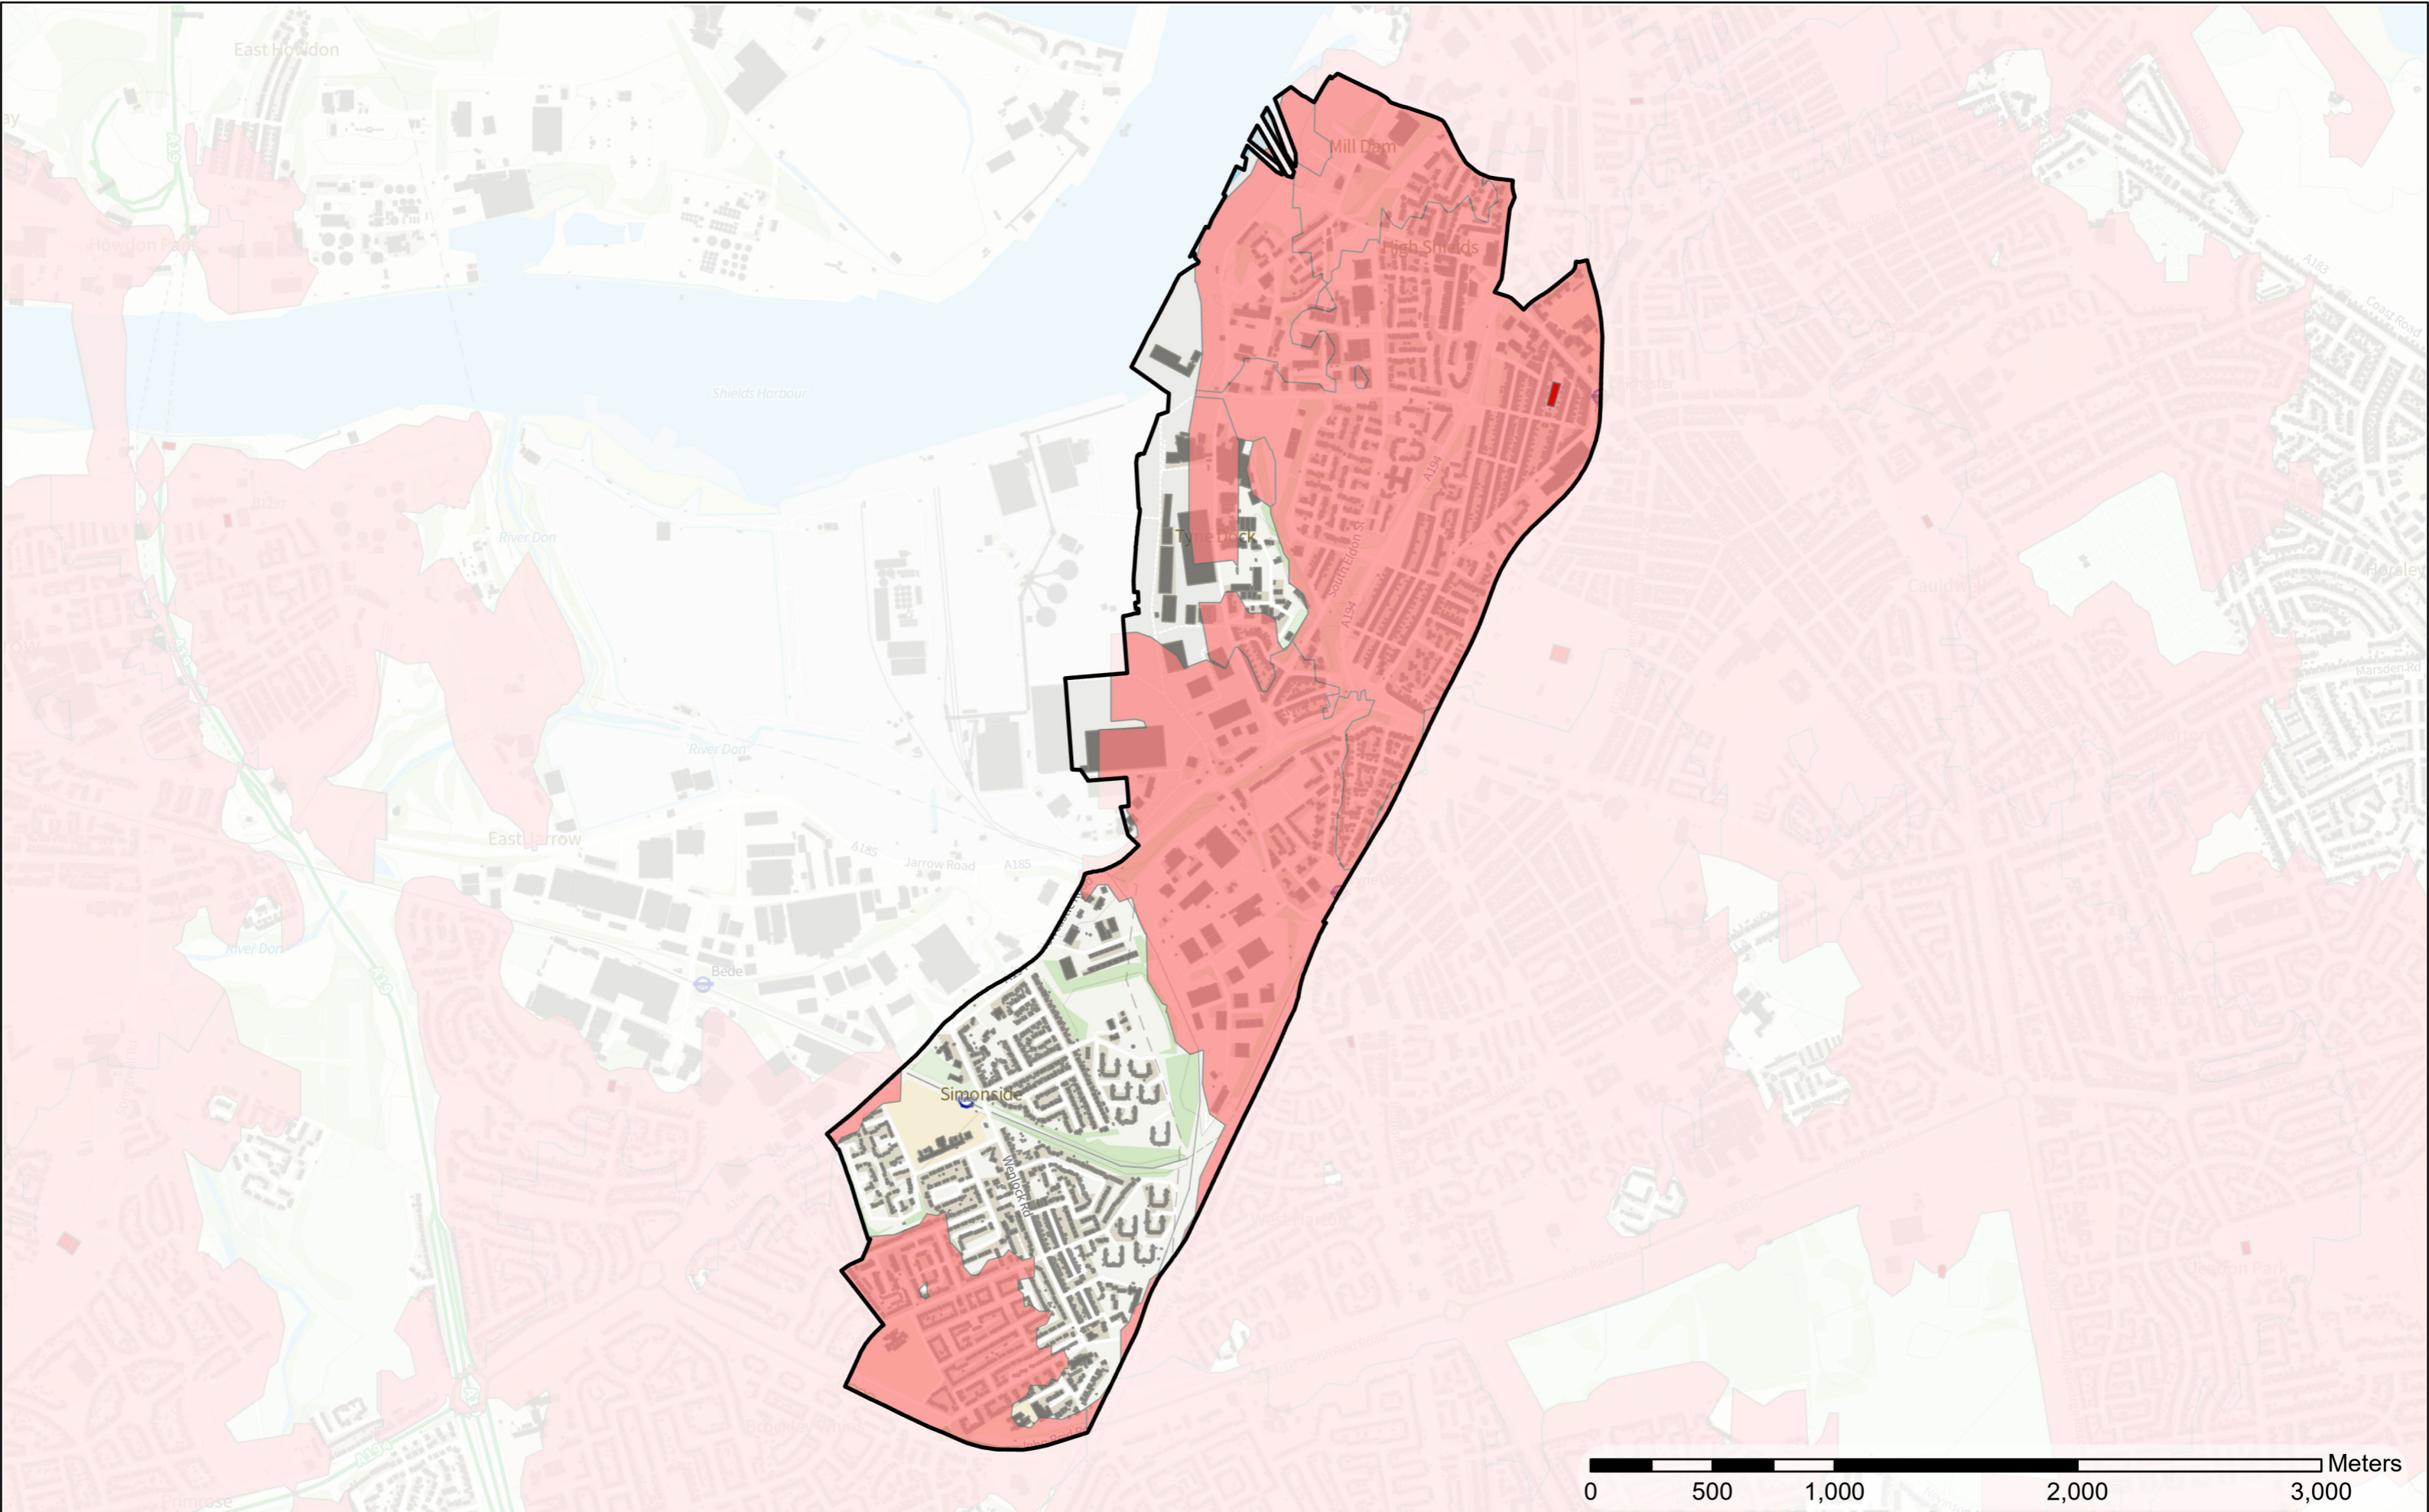

1. **Legend**
2. Play Space (Youth)
   - Play (Youth) Buffer
   - Wards

Simonside and Rekendyke

Contains OS data © Crown Copyright and database right 2022
Contains data from OS Zoomstack

Scale: 1:23,757
Date: 06/03/2023