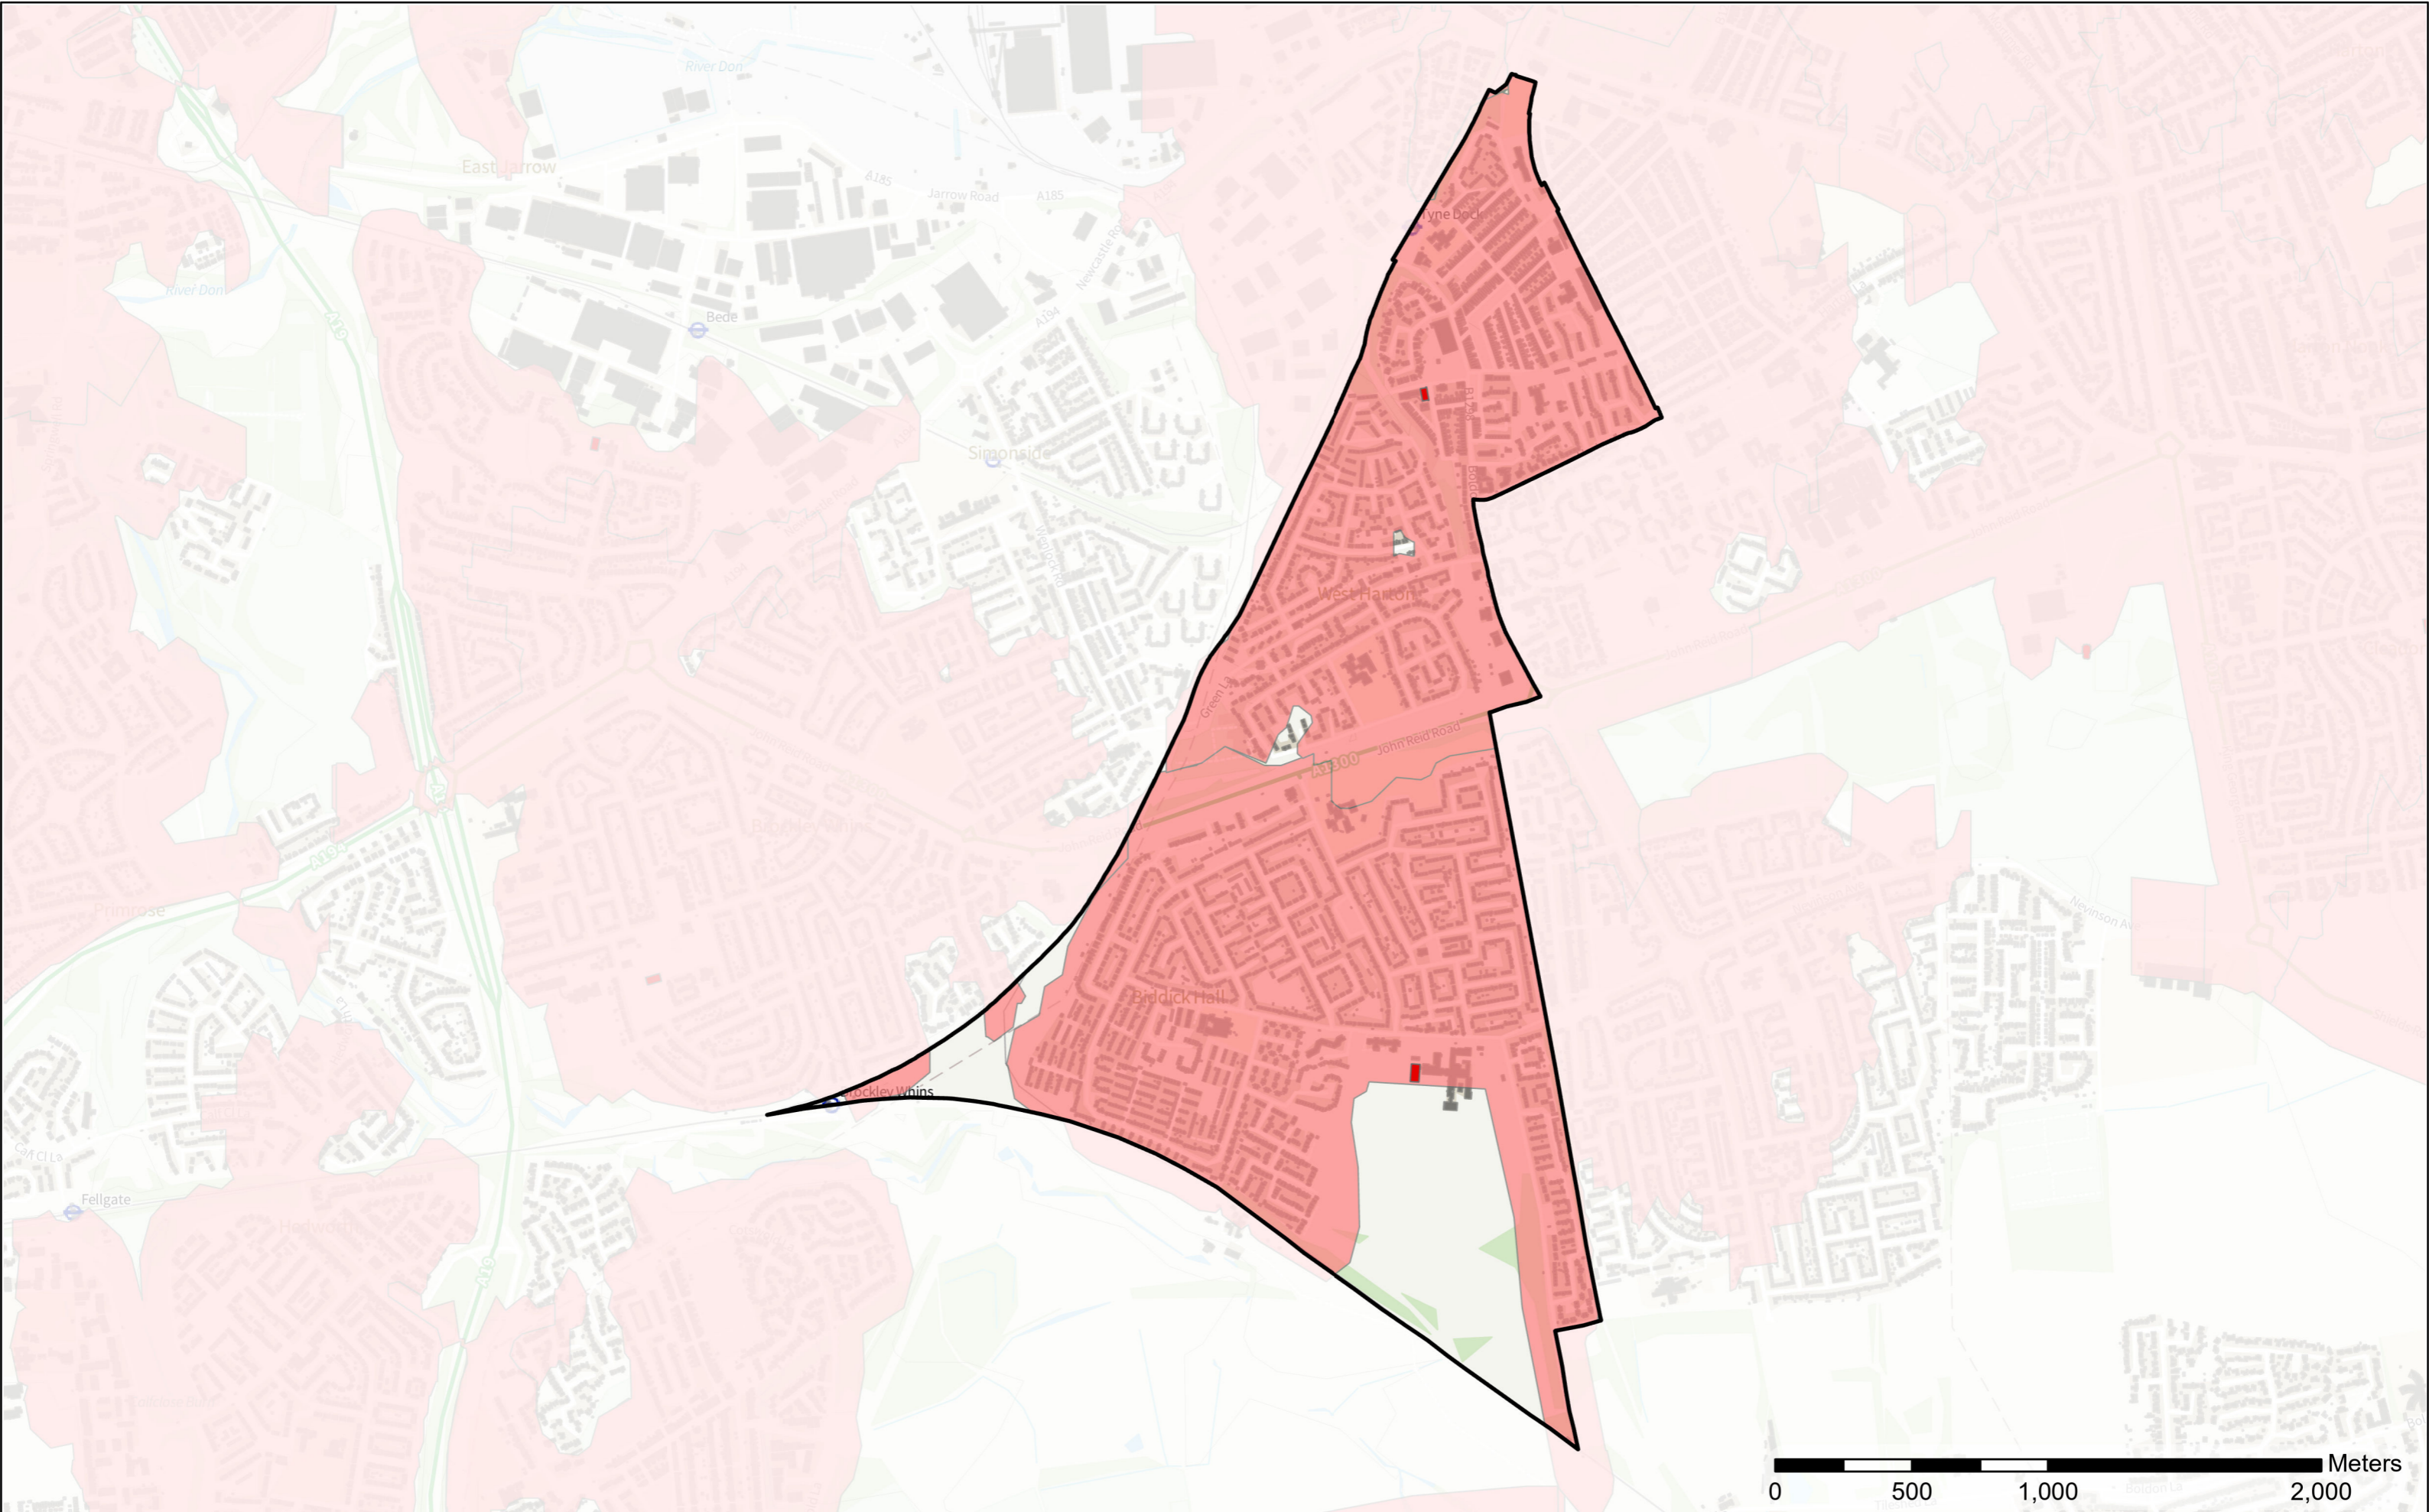

- Legend**
- Play Space (Youth)
 - Play (Youth) Buffer
 - Wards

Bede

Scale: 1:22,728
Date: 06/03/2023

Contains OS data © Crown Copyright and database right 2022
Contains data from OS Zoomstack

ethos
Environmental Planning