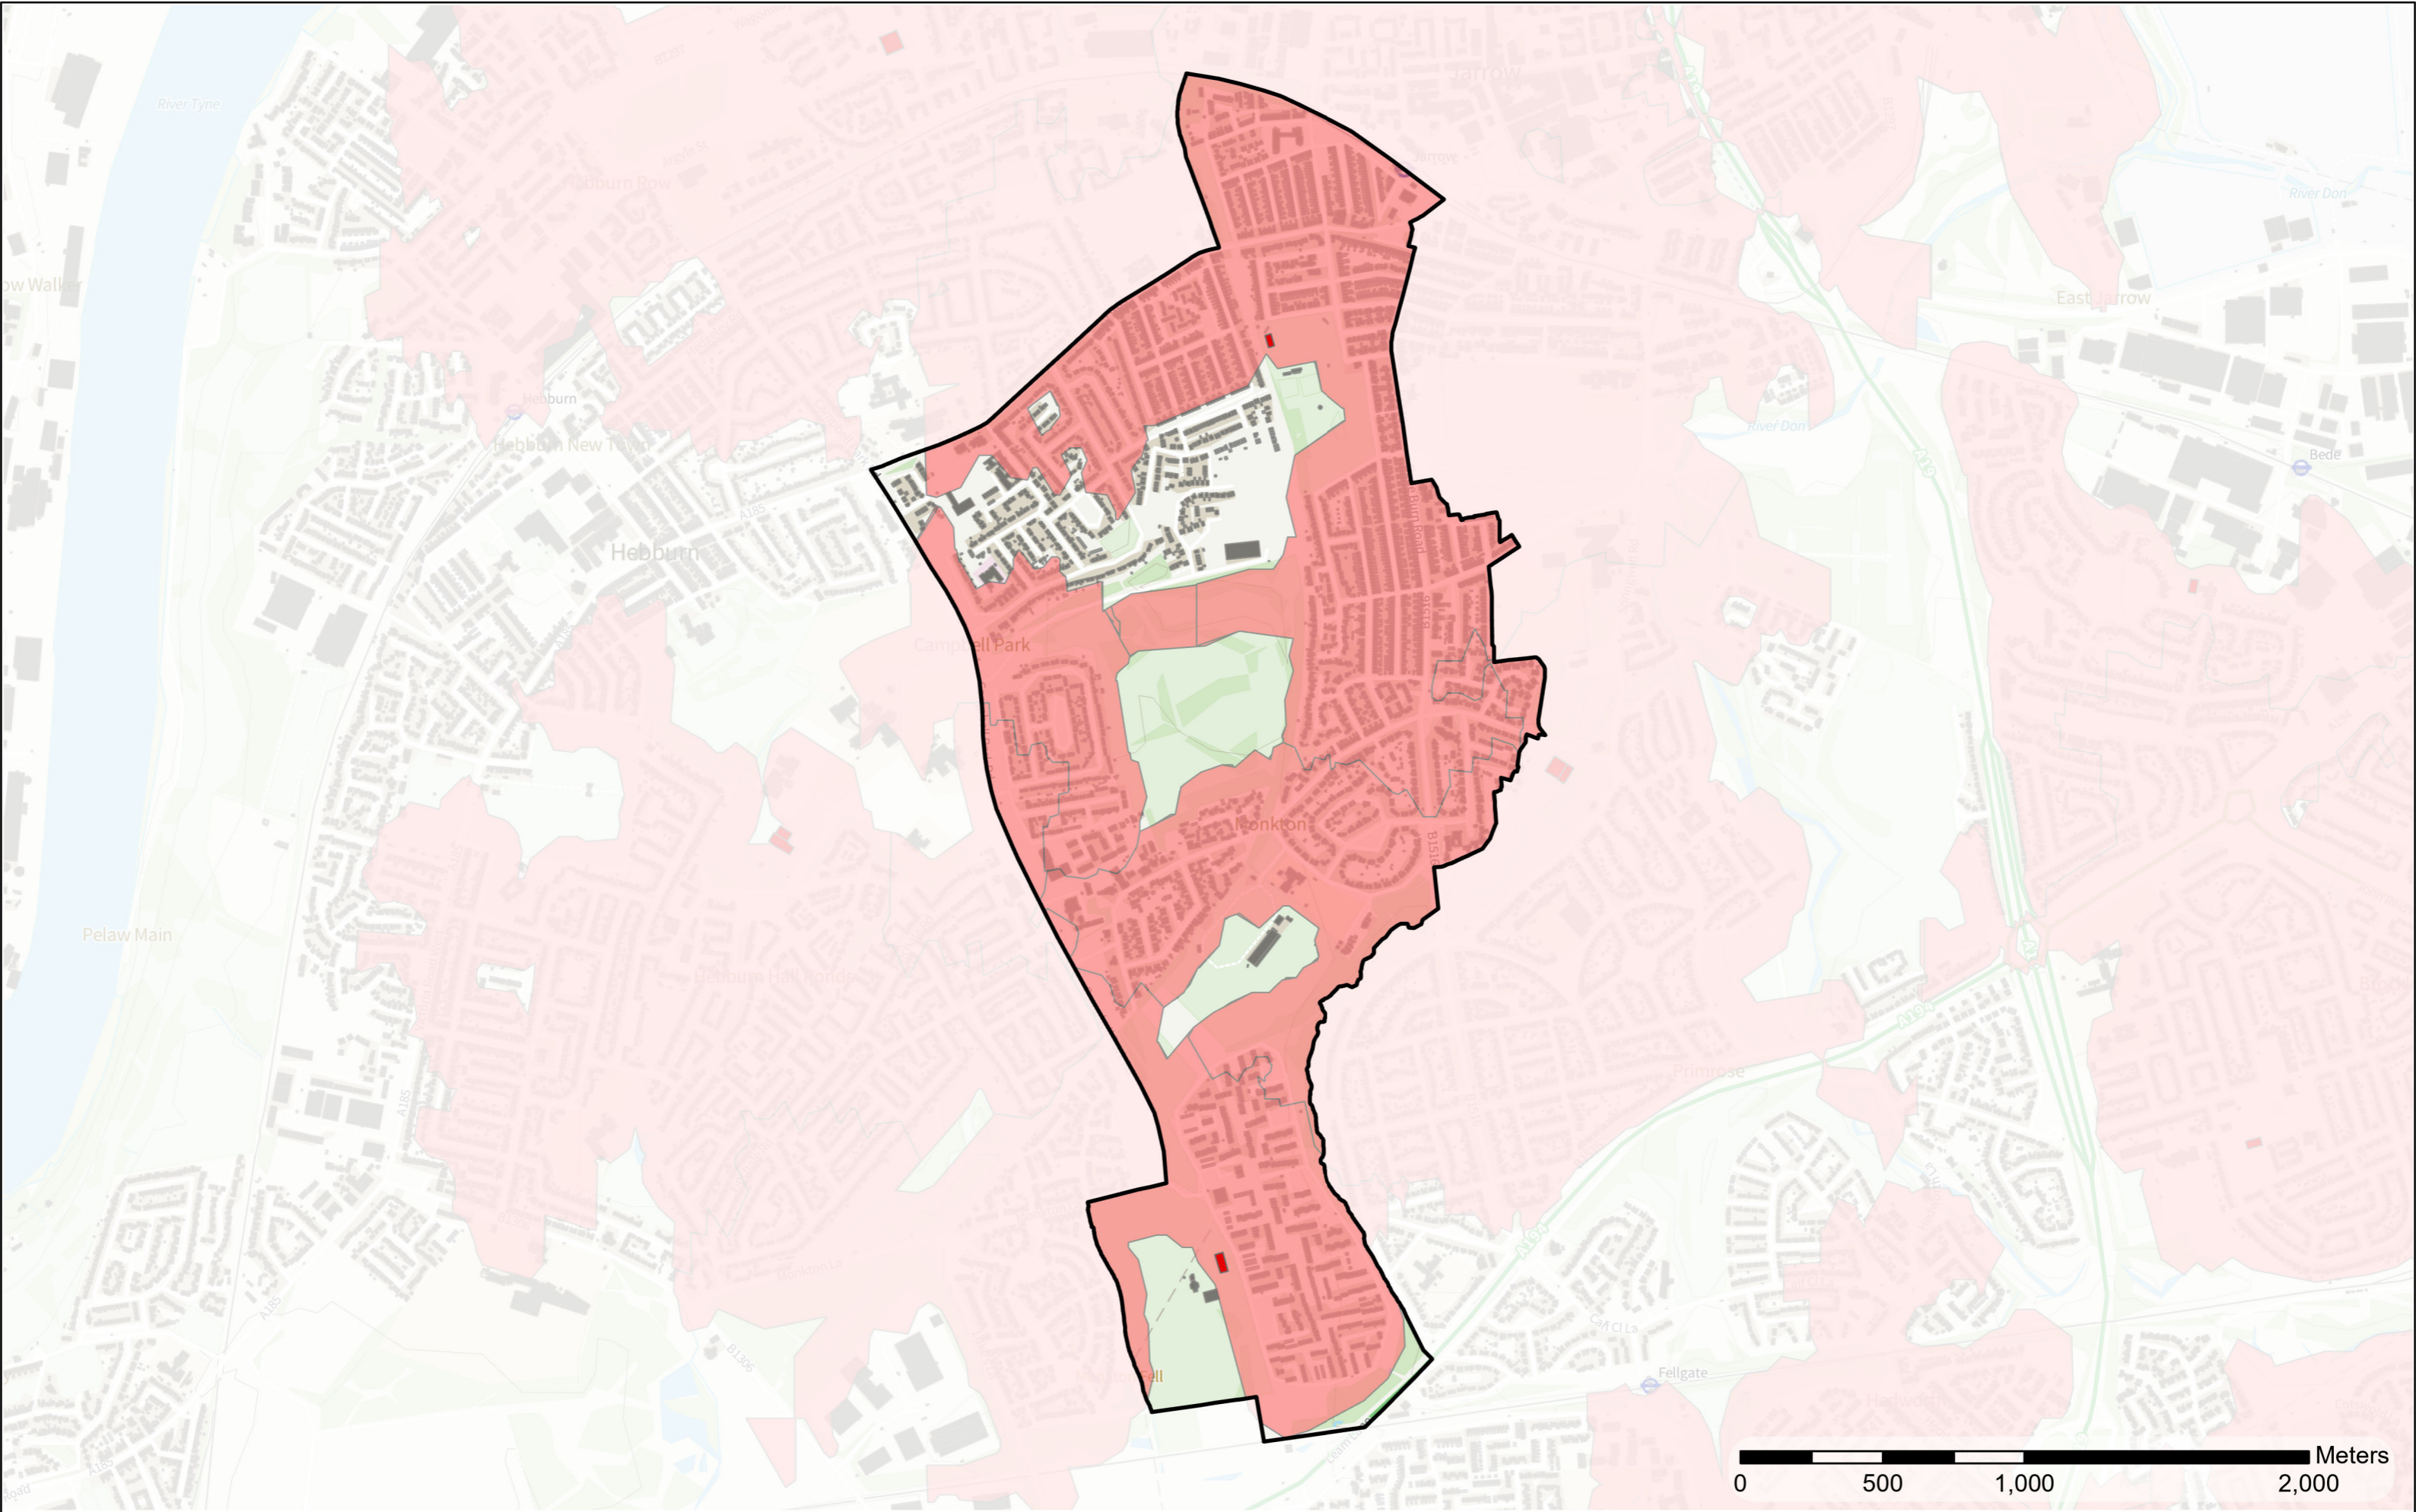

- Legend**
- Play Space (Youth)
 - Play (Youth) Buffer
 - Wards

Horsley Hill

Contains OS data © Crown Copyright and database right 2022
Contains data from OS Zoomstack

N
W E
S

Scale: 1:16,831
Date: 06/03/2023

Monkton

- Legend**
- Play Space (Youth)
 - Play (Youth) Buffer
 - Wards

Contains OS data © Crown Copyright and database right 2022
Contains data from OS Zoomstack

Scale: 1:20,246
Date: 06/03/2023

- Legend**
- Play Space (Youth)
 - Play (Youth) Buffer
 - Wards