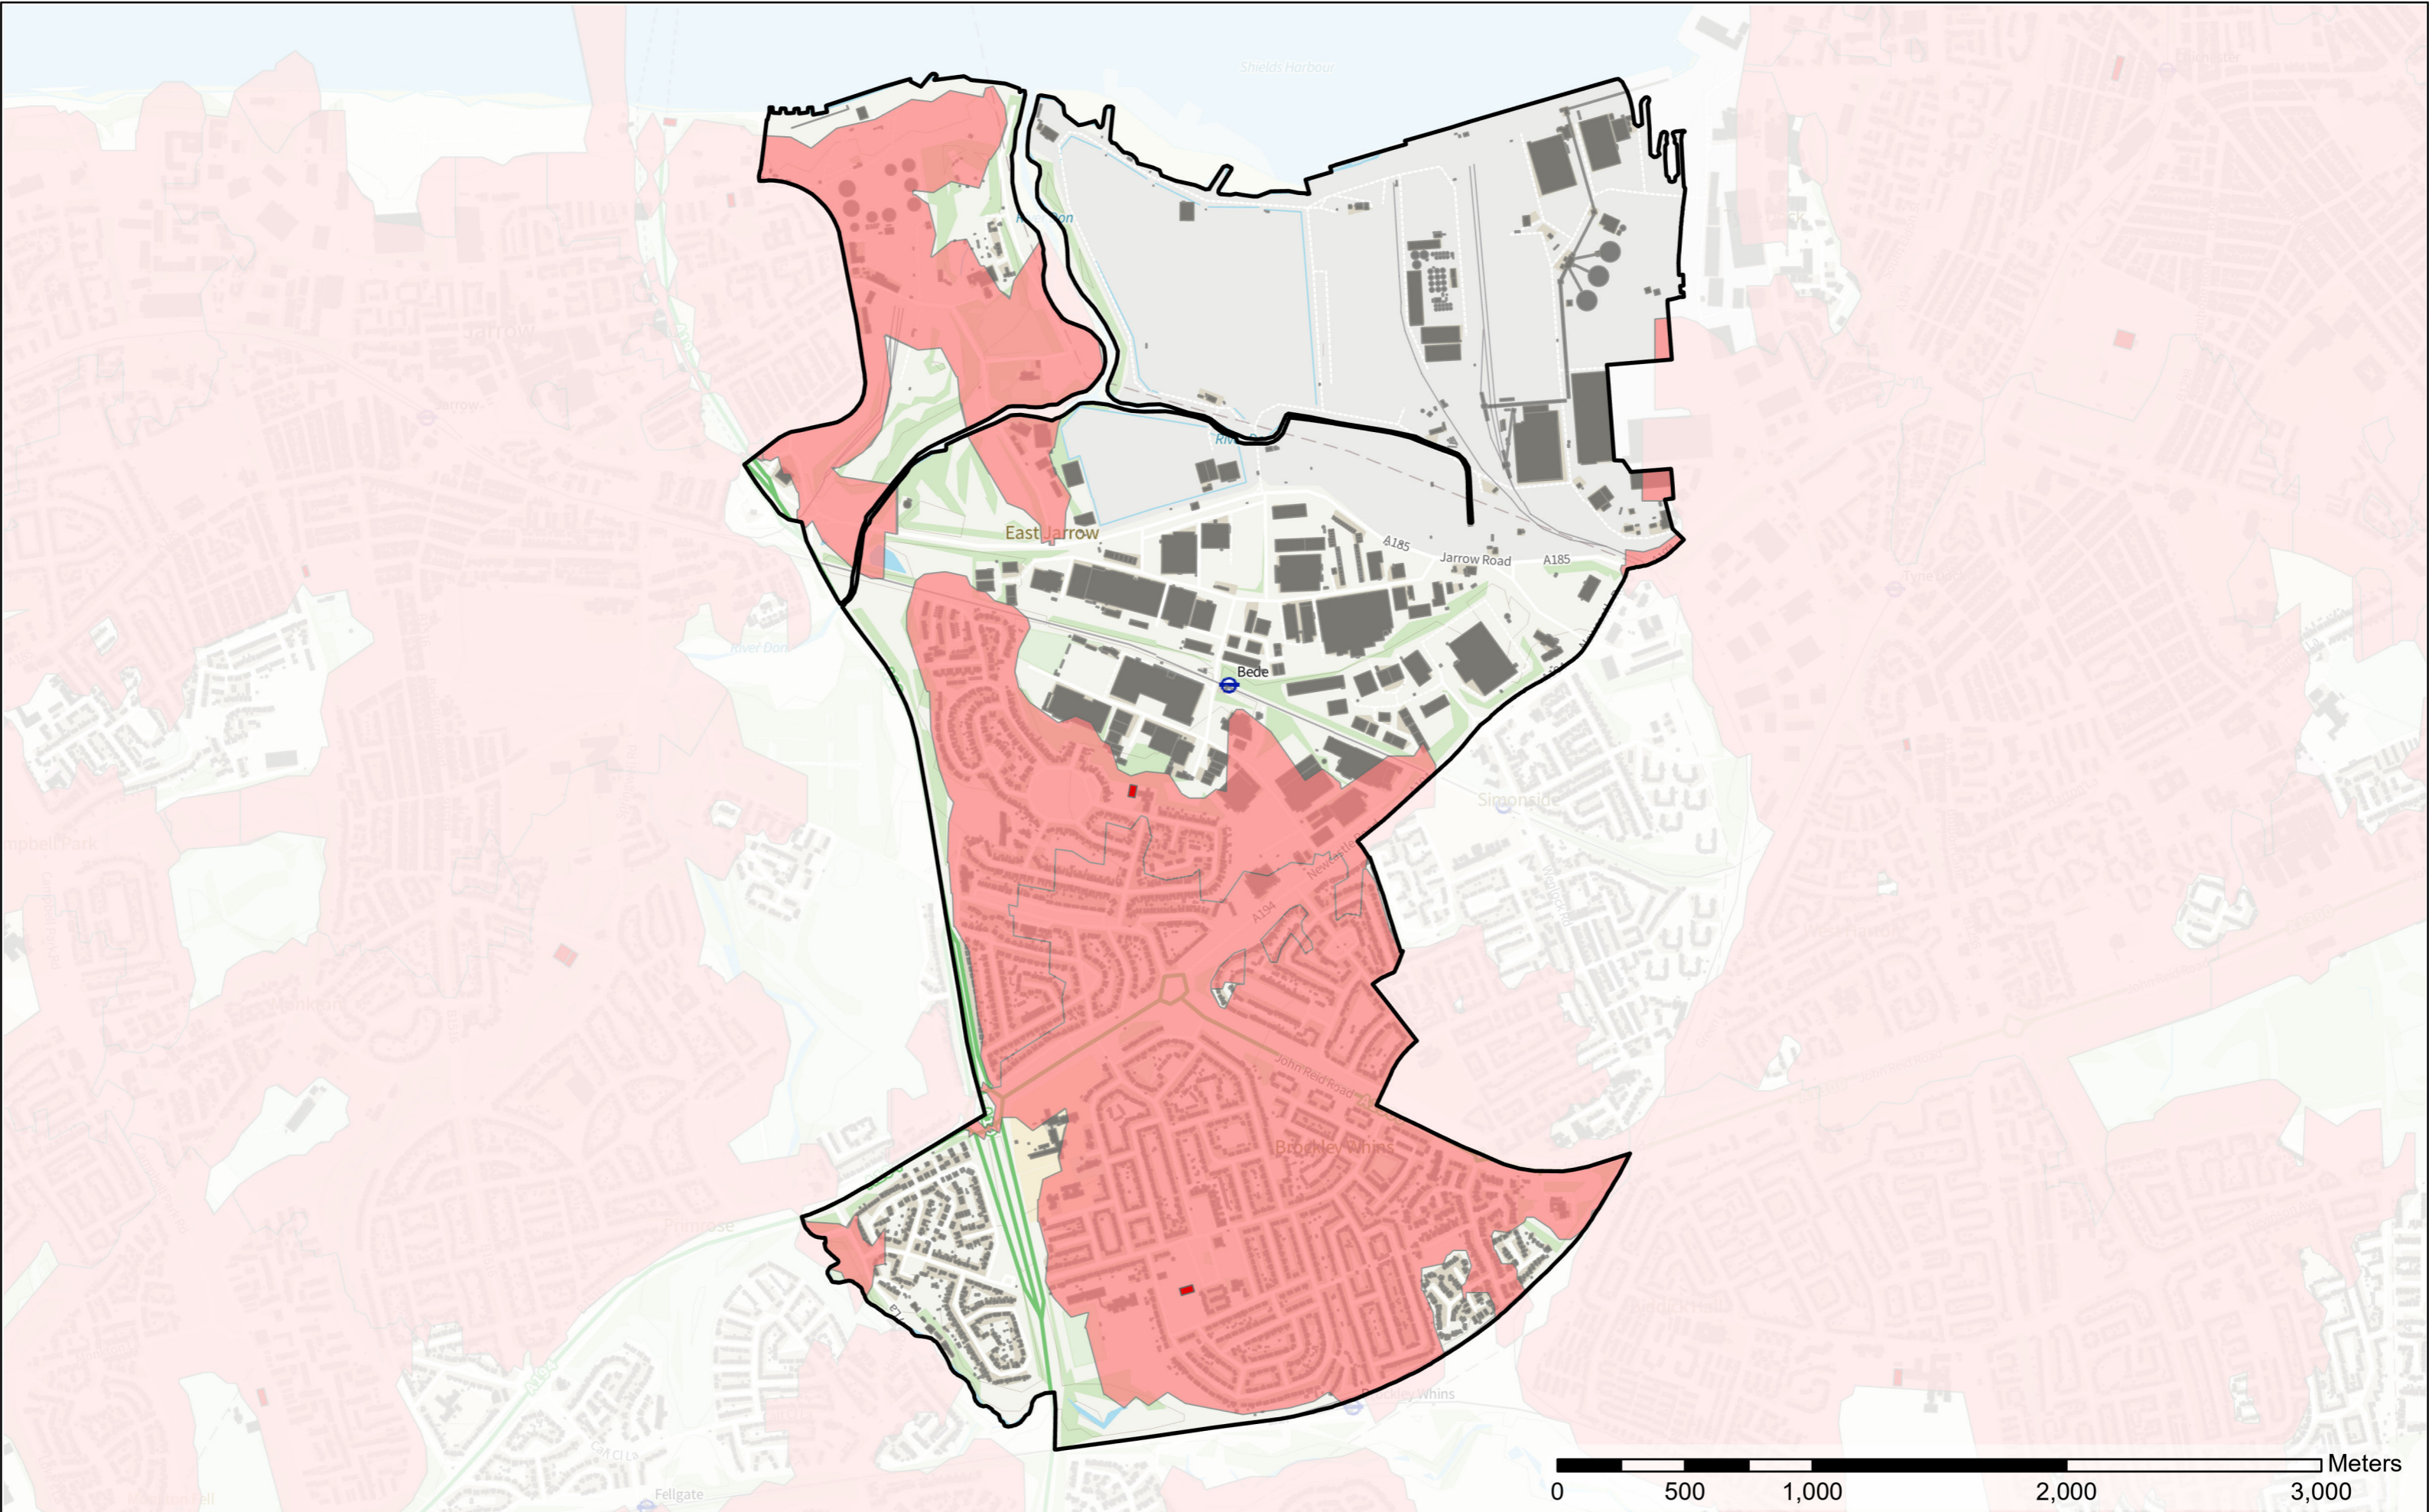

Contains OS data © Crown Copyright and database right 2022
 Contains data from OS Zoomstack

- Legend**
- Play Space (Youth)
 - Play (Youth) Buffer
 - Wards

Beacon and Bents

Scale: 1:18,696
Date: 06/03/2023

- Legend**
- Play Space (Youth)
 - Play (Youth) Buffer
 - Wards

Bede

Scale: 1:22,728
Date: 06/03/2023

Contains OS data © Crown Copyright and database right 2022
Contains data from OS Zoomstack

ethos
Environmental Planning