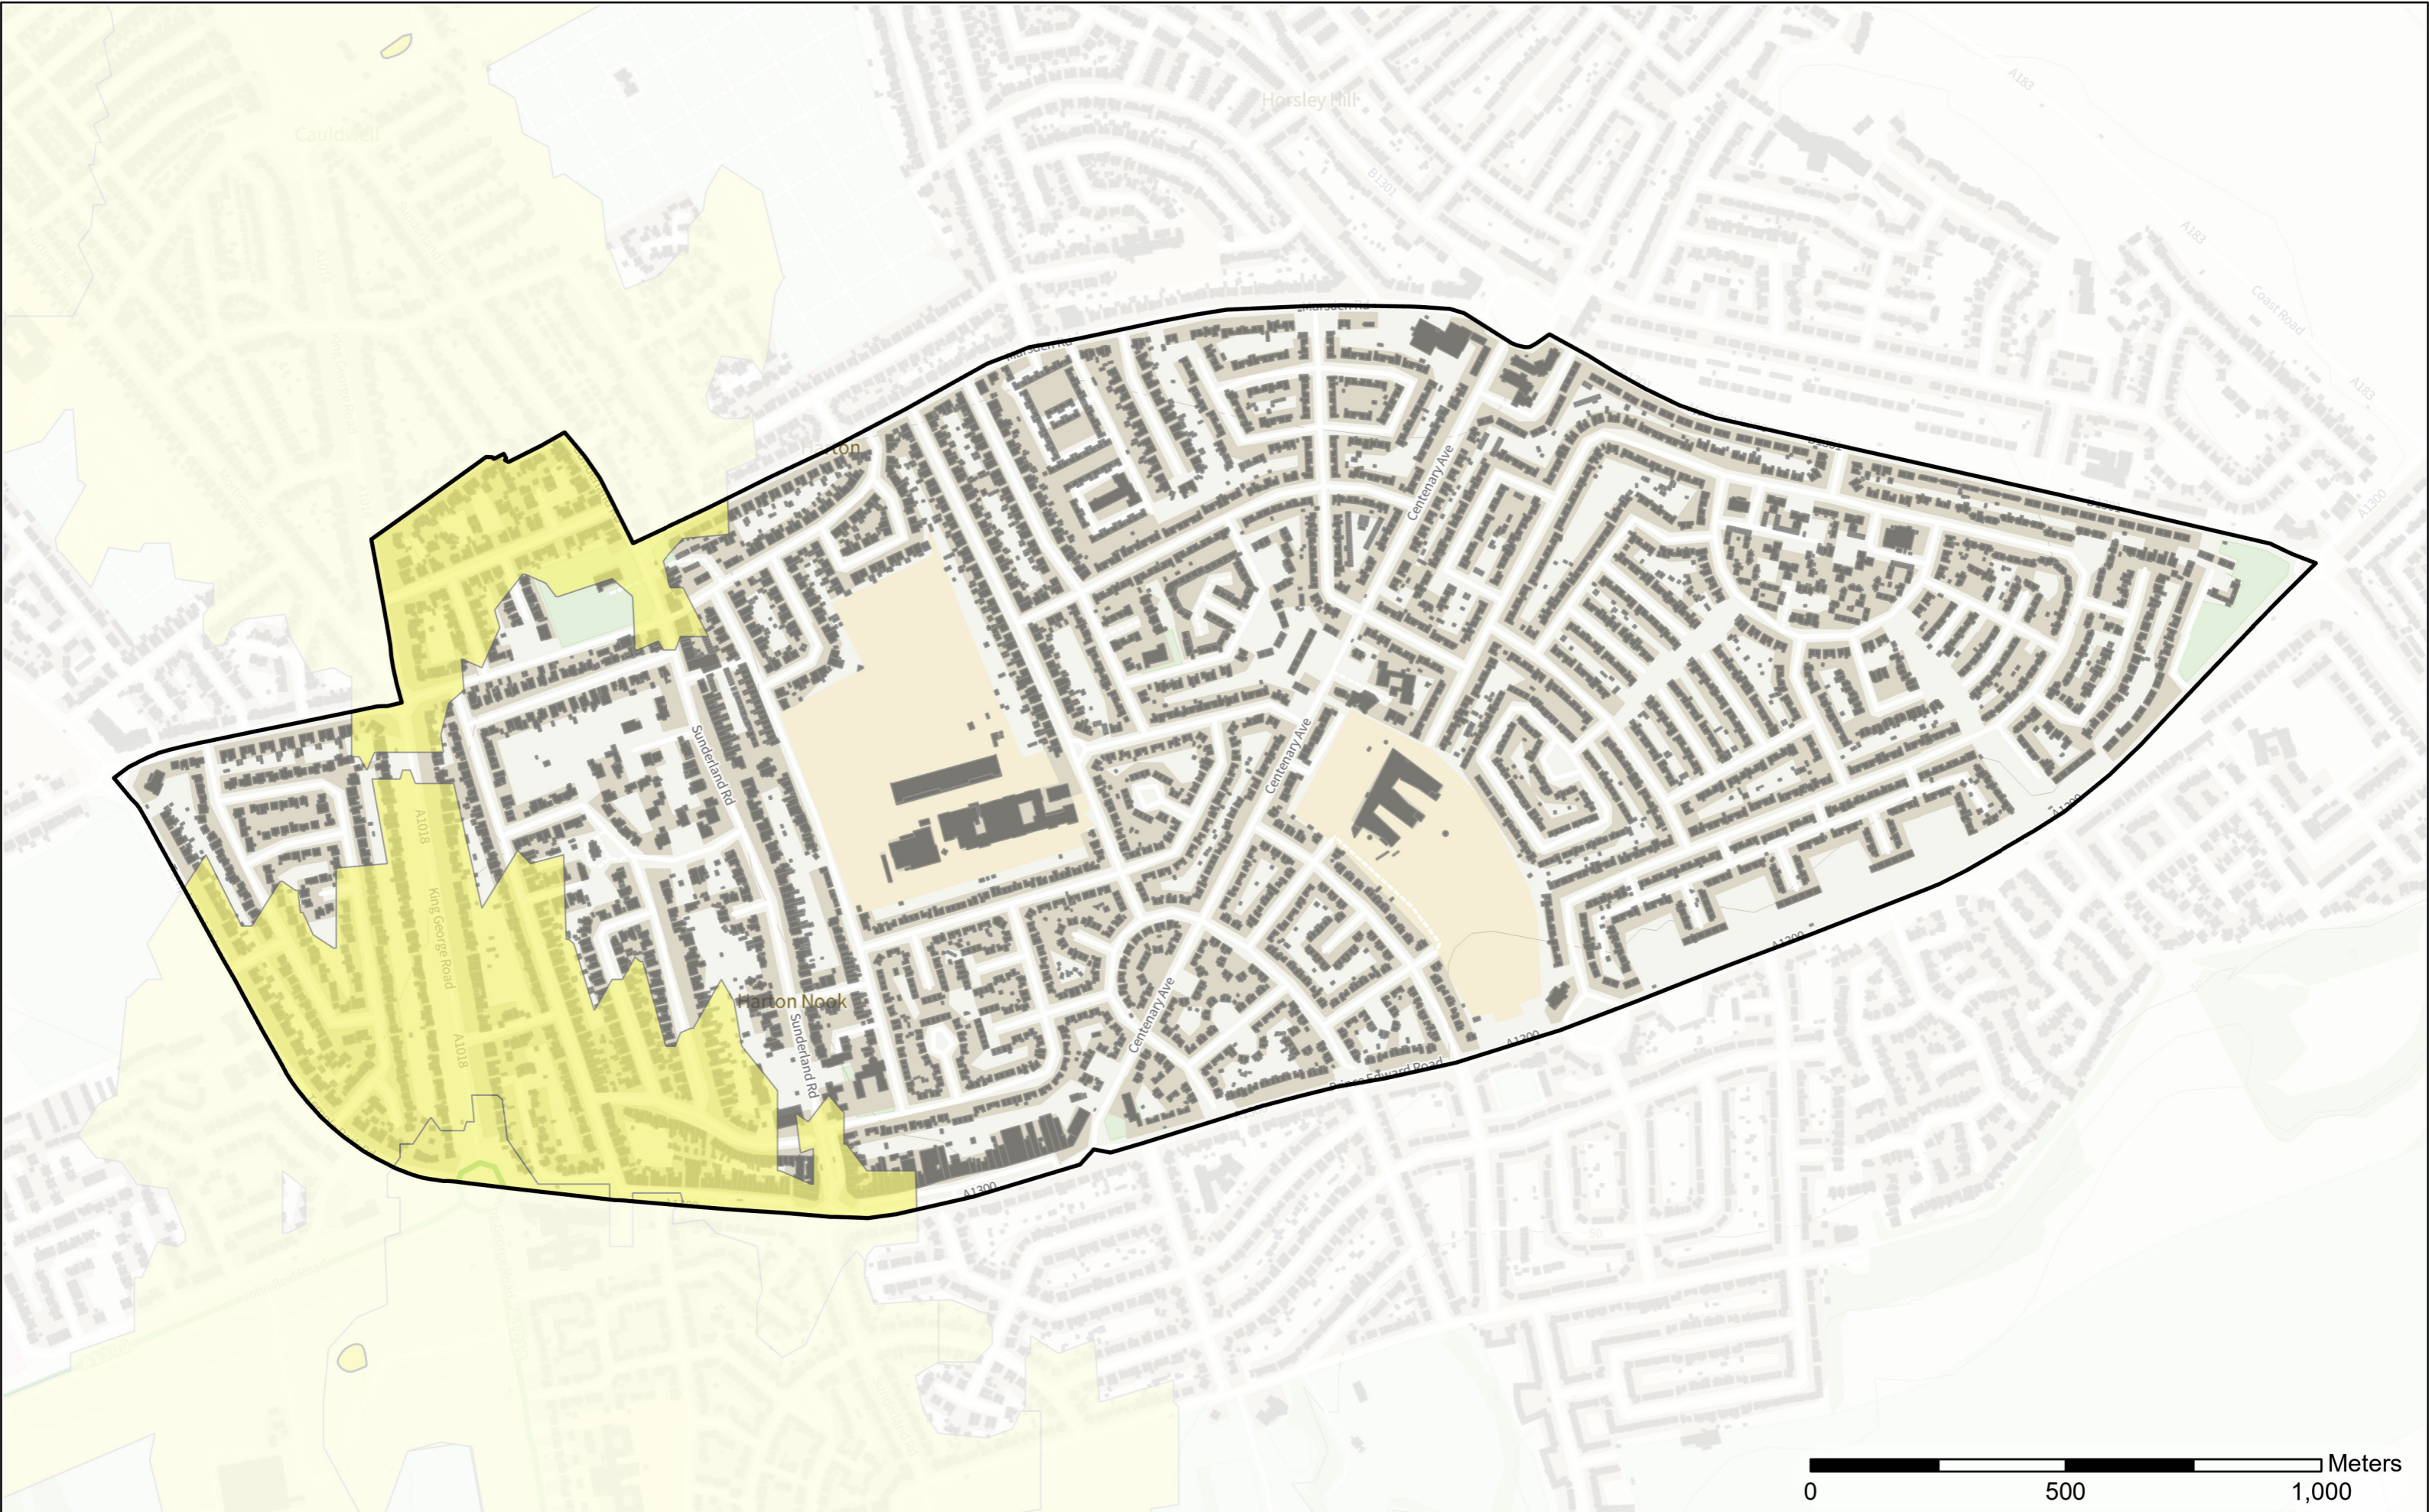

Scale: 1:10,788
Date: 06/03/2023

- Legend**
- Play Space (Child)
 - Play (Child) Buffer
 - Wards

Fellgate and Hedworth

Contains OS data © Crown Copyright and database right 2022
Contains data from OS Zoomstack

Scale: 1:28,531
Date: 06/03/2023

Contains OS data © Crown Copyright and database right 2022
Contains data from OS Zoomstack

- Legend**
-  Play Space (Child)
 -  Play (Child) Buffer
 -  Wards

Harton

Scale: 1:11,324
Date: 06/03/2023