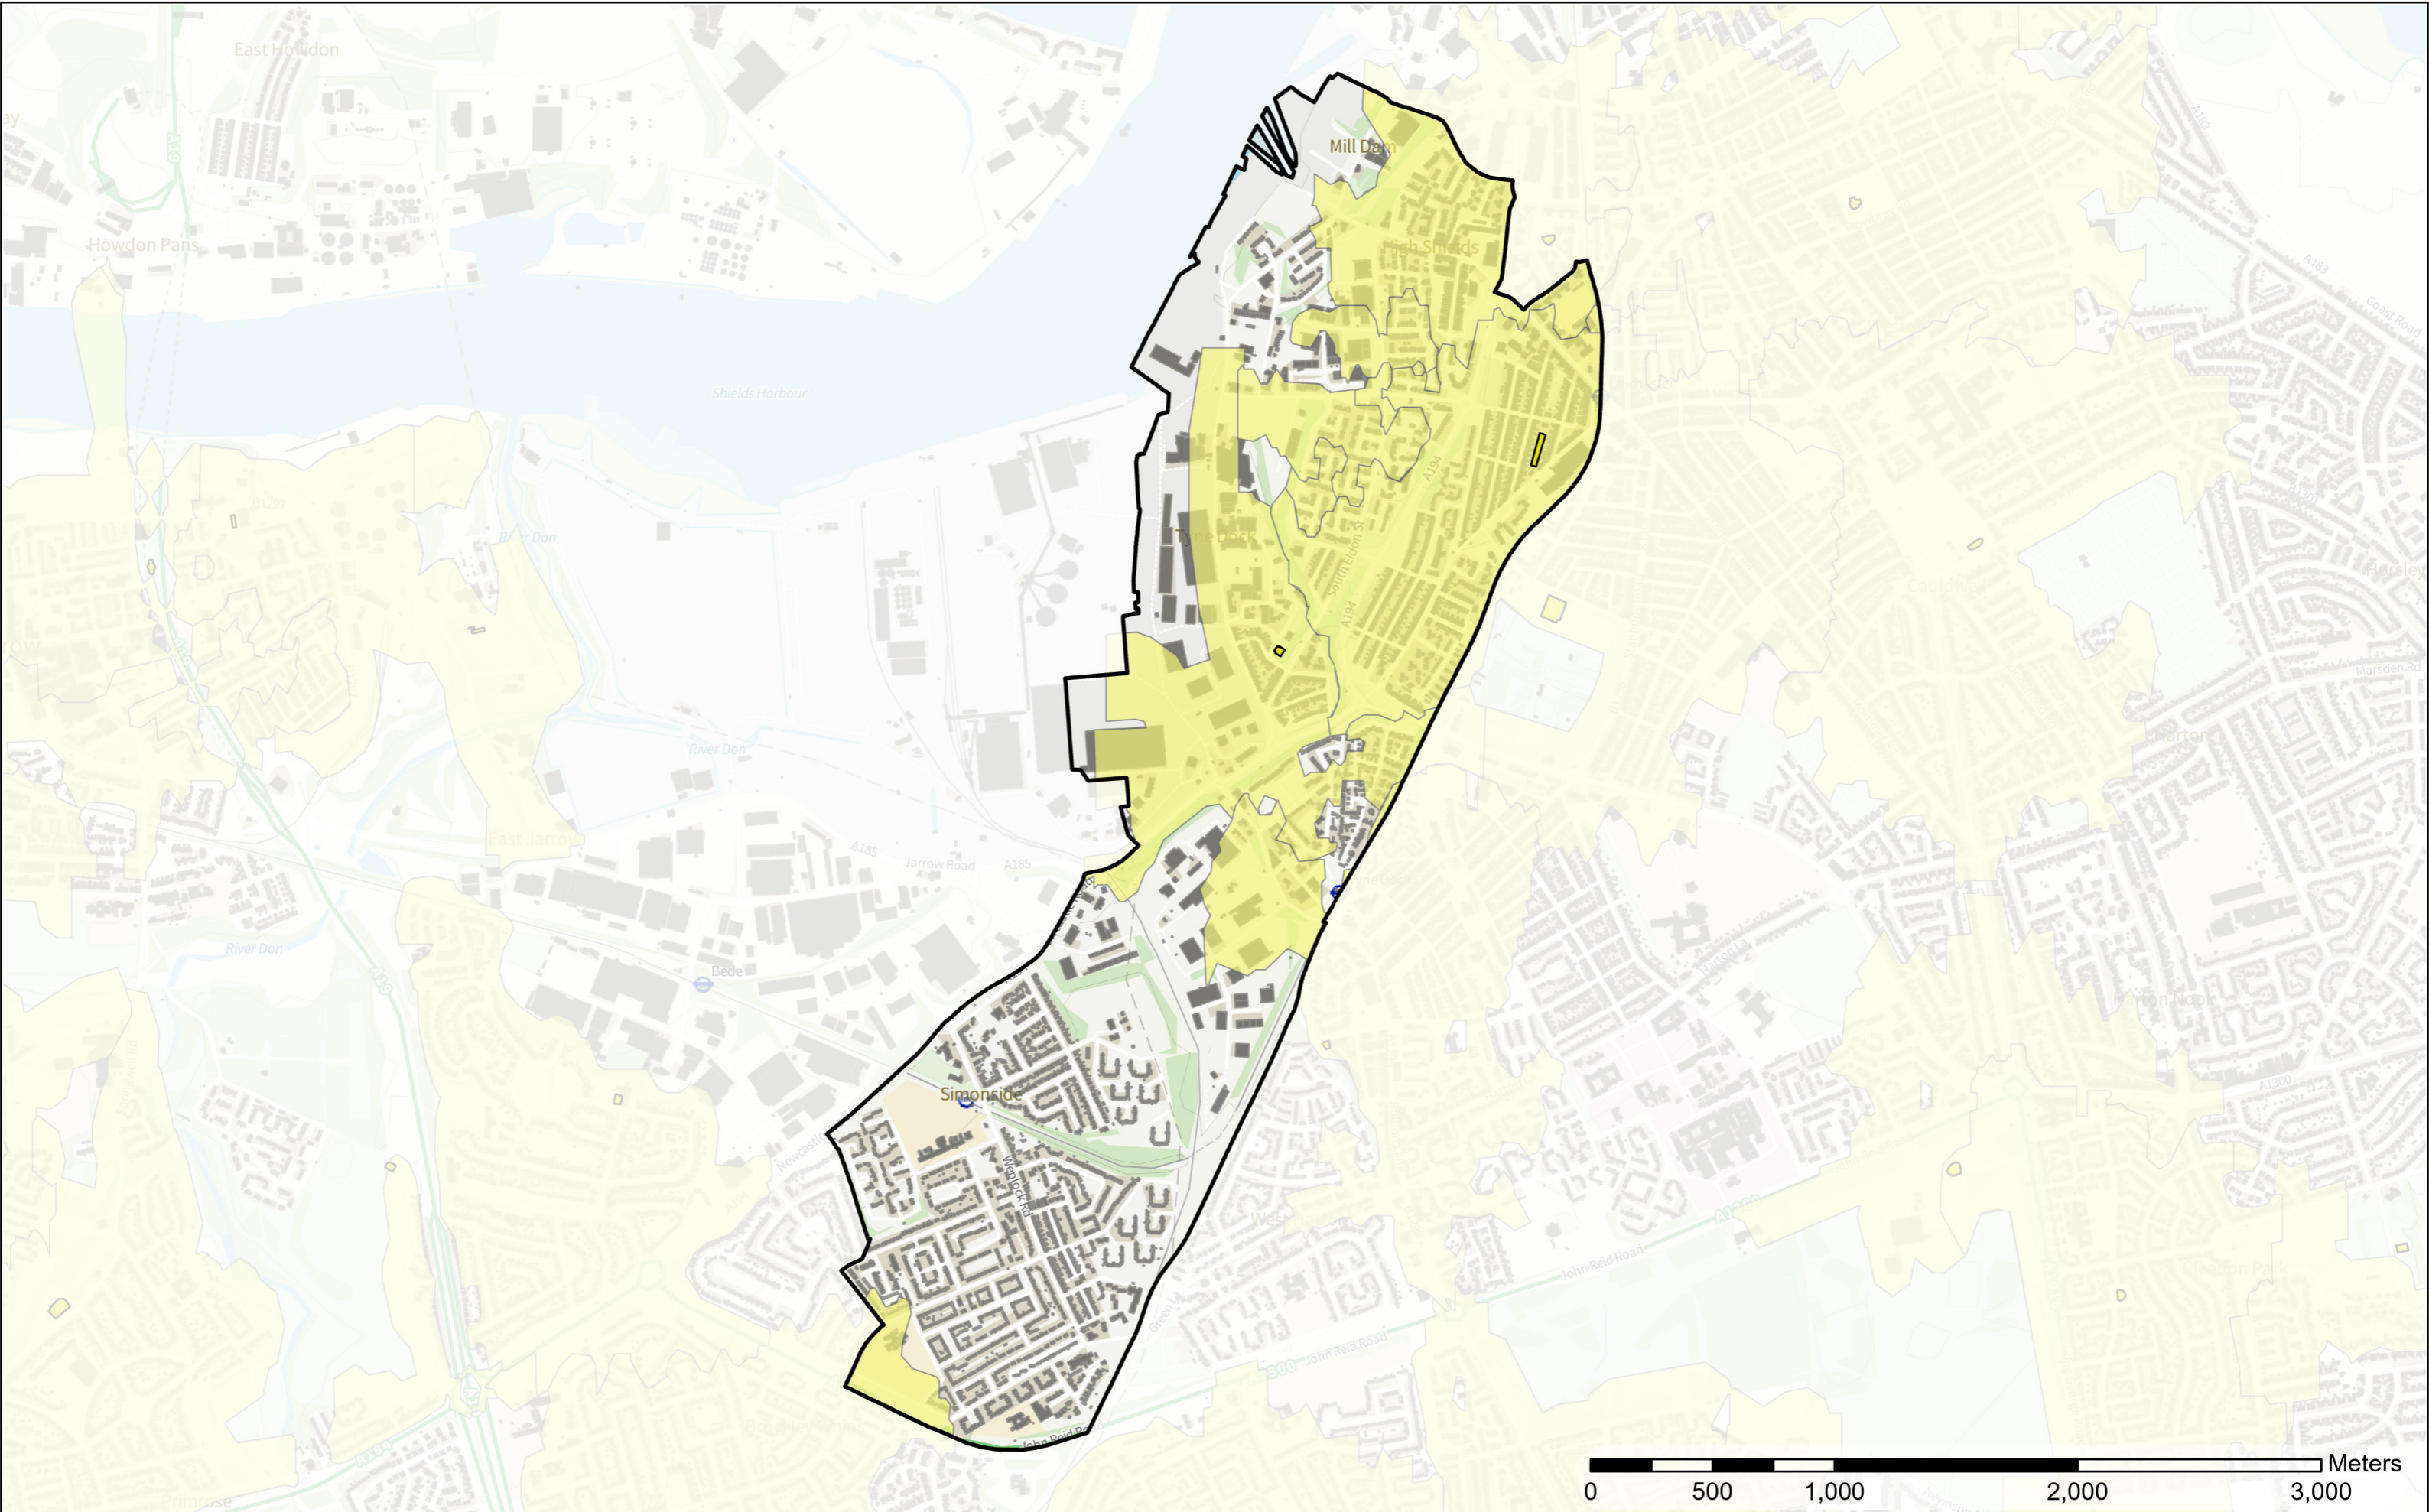

- Legend**
- Play Space (Child)
 - Play (Child) Buffer
 - Wards

Primrose

Scale: 1:23,042
Date: 06/03/2023

Contains OS data © Crown Copyright and database right 2022
Contains data from OS Zoomstack

Contains OS data © Crown Copyright and database right 2022
Contains data from OS Zoomstack

- Legend**
-  Play Space (Child)
 -  Play (Child) Buffer
 -  Wards

Simonside and Rekendyke

Scale: 1:23,757
Date: 06/03/2023

Contains OS data © Crown Copyright and database right 2022
Contains data from OS Zoomstack