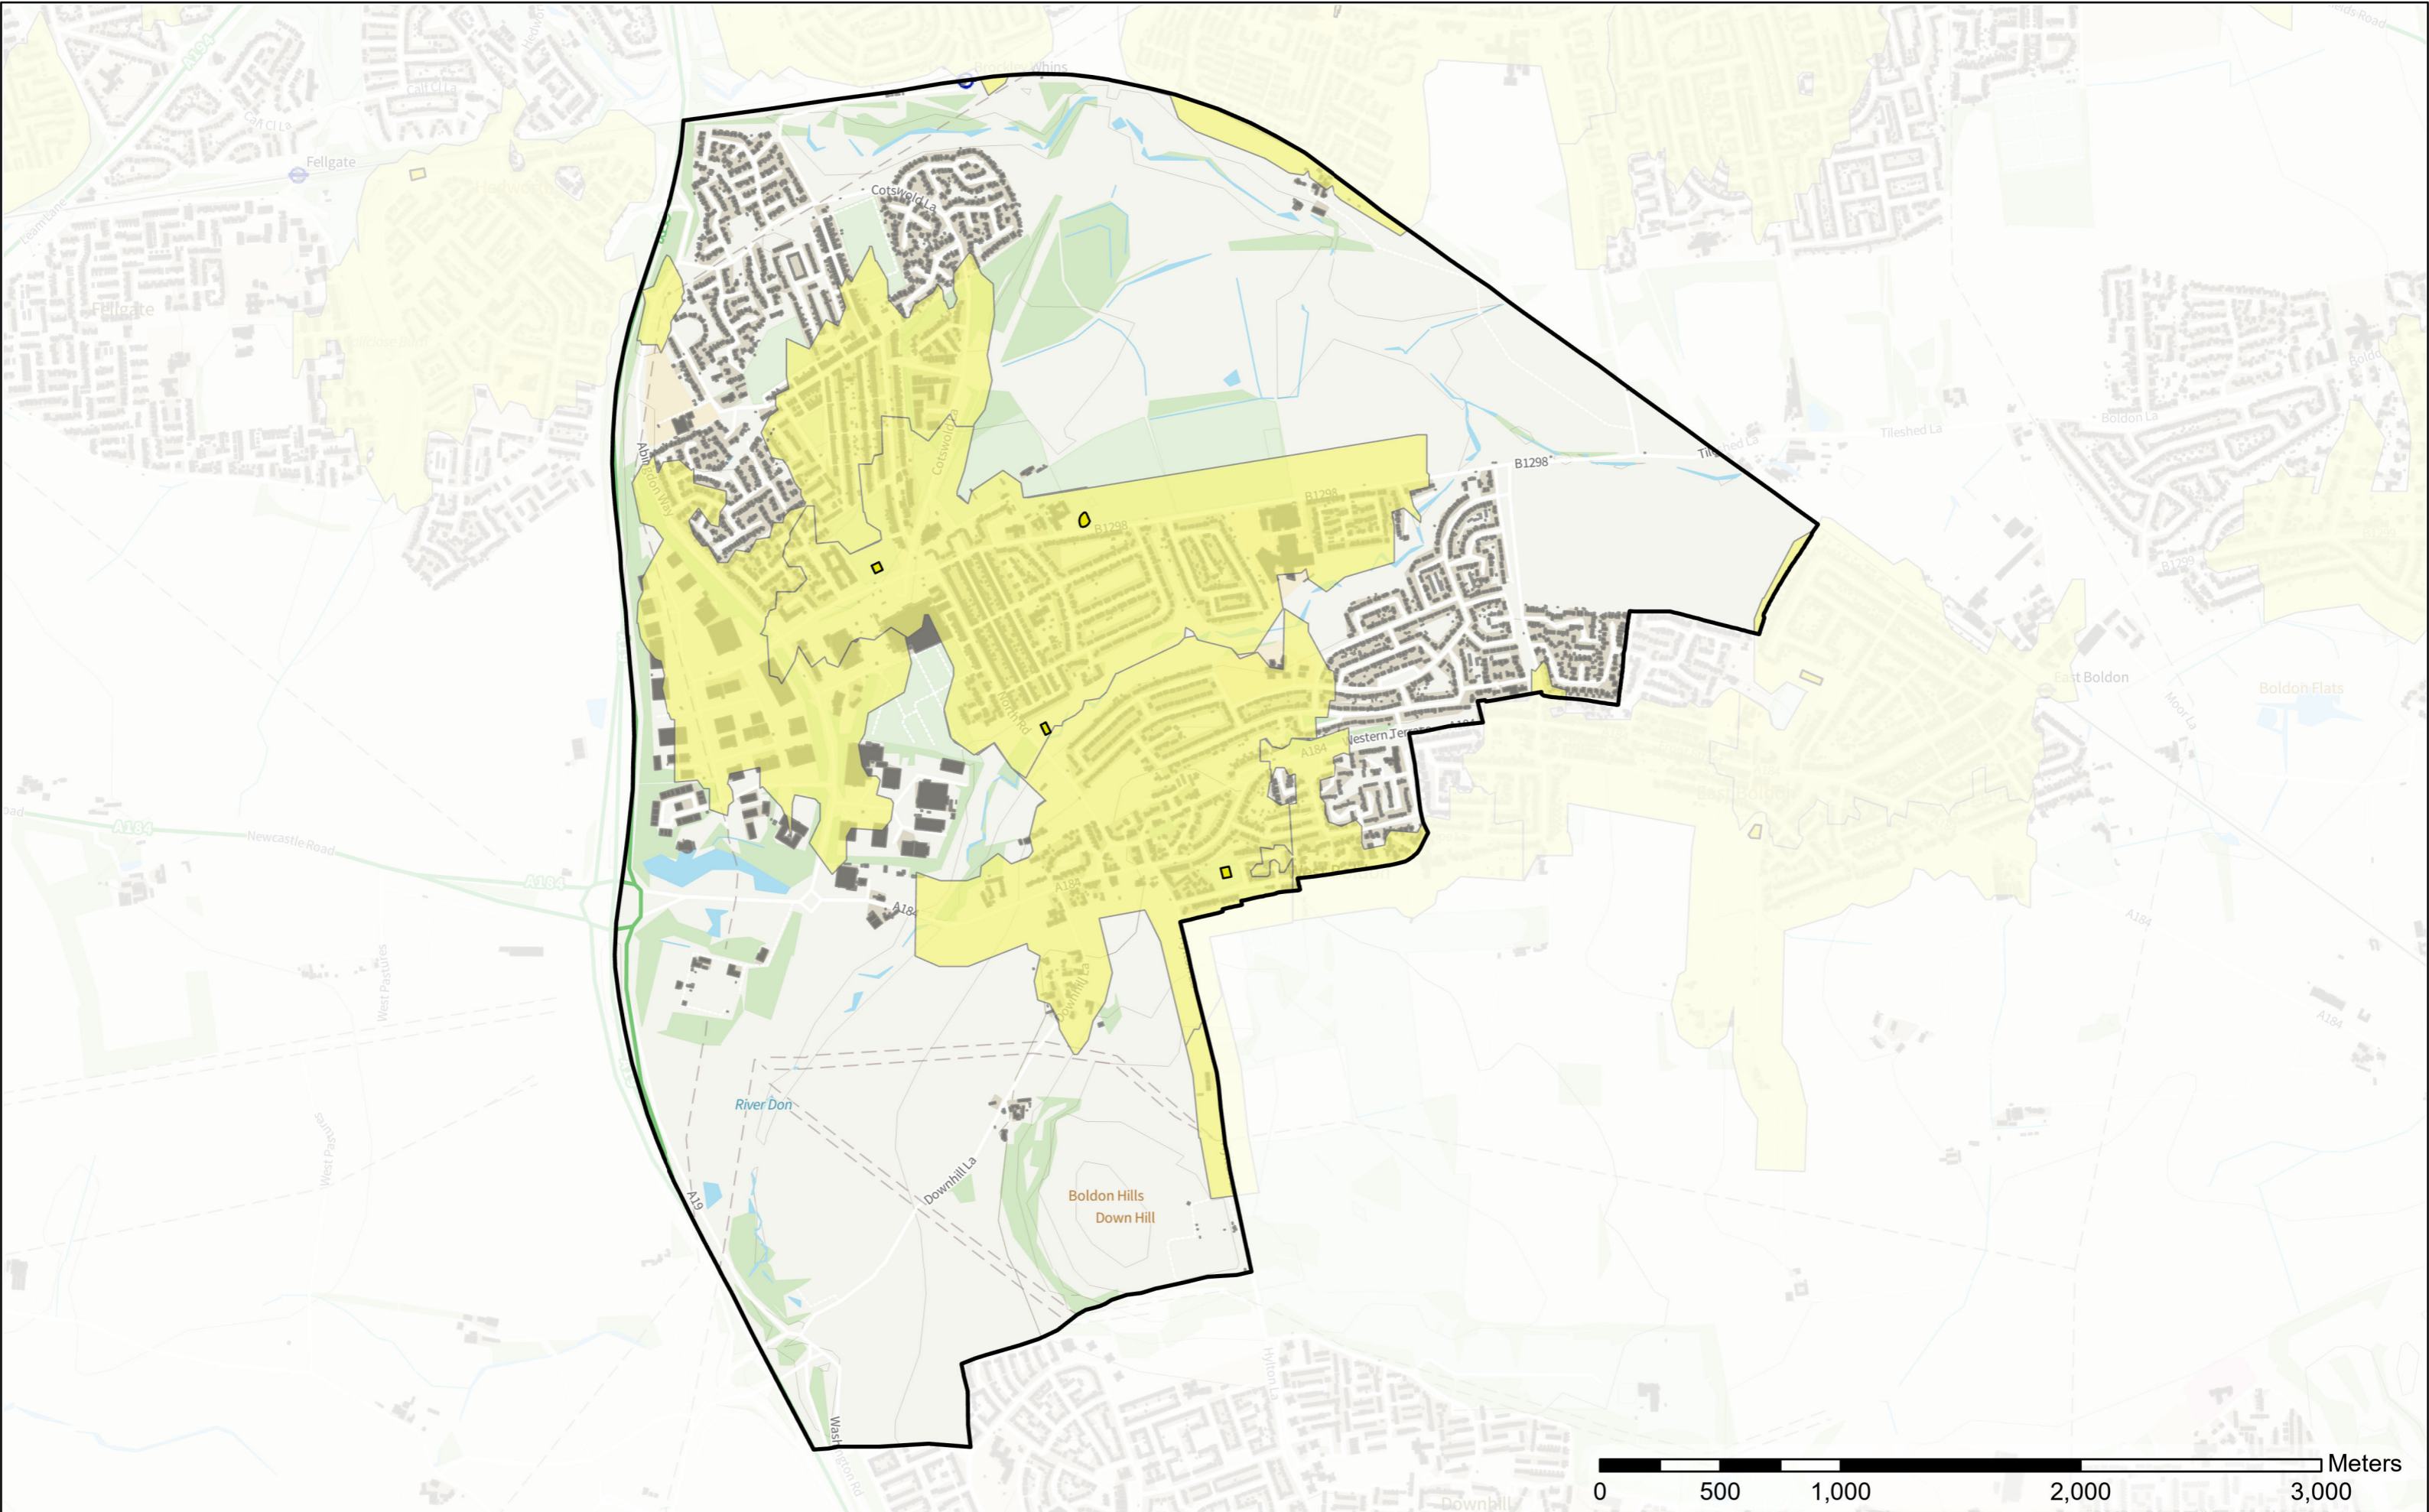

Contains OS data © Crown Copyright and database right 2022
Contains data from OS Zoomstack

1. **Legend**
2. Play Space (Child)
   - Play (Child) Buffer
   - Wards

Baldon Colliery

Scale: 1:24,062
Date: 06/03/2023