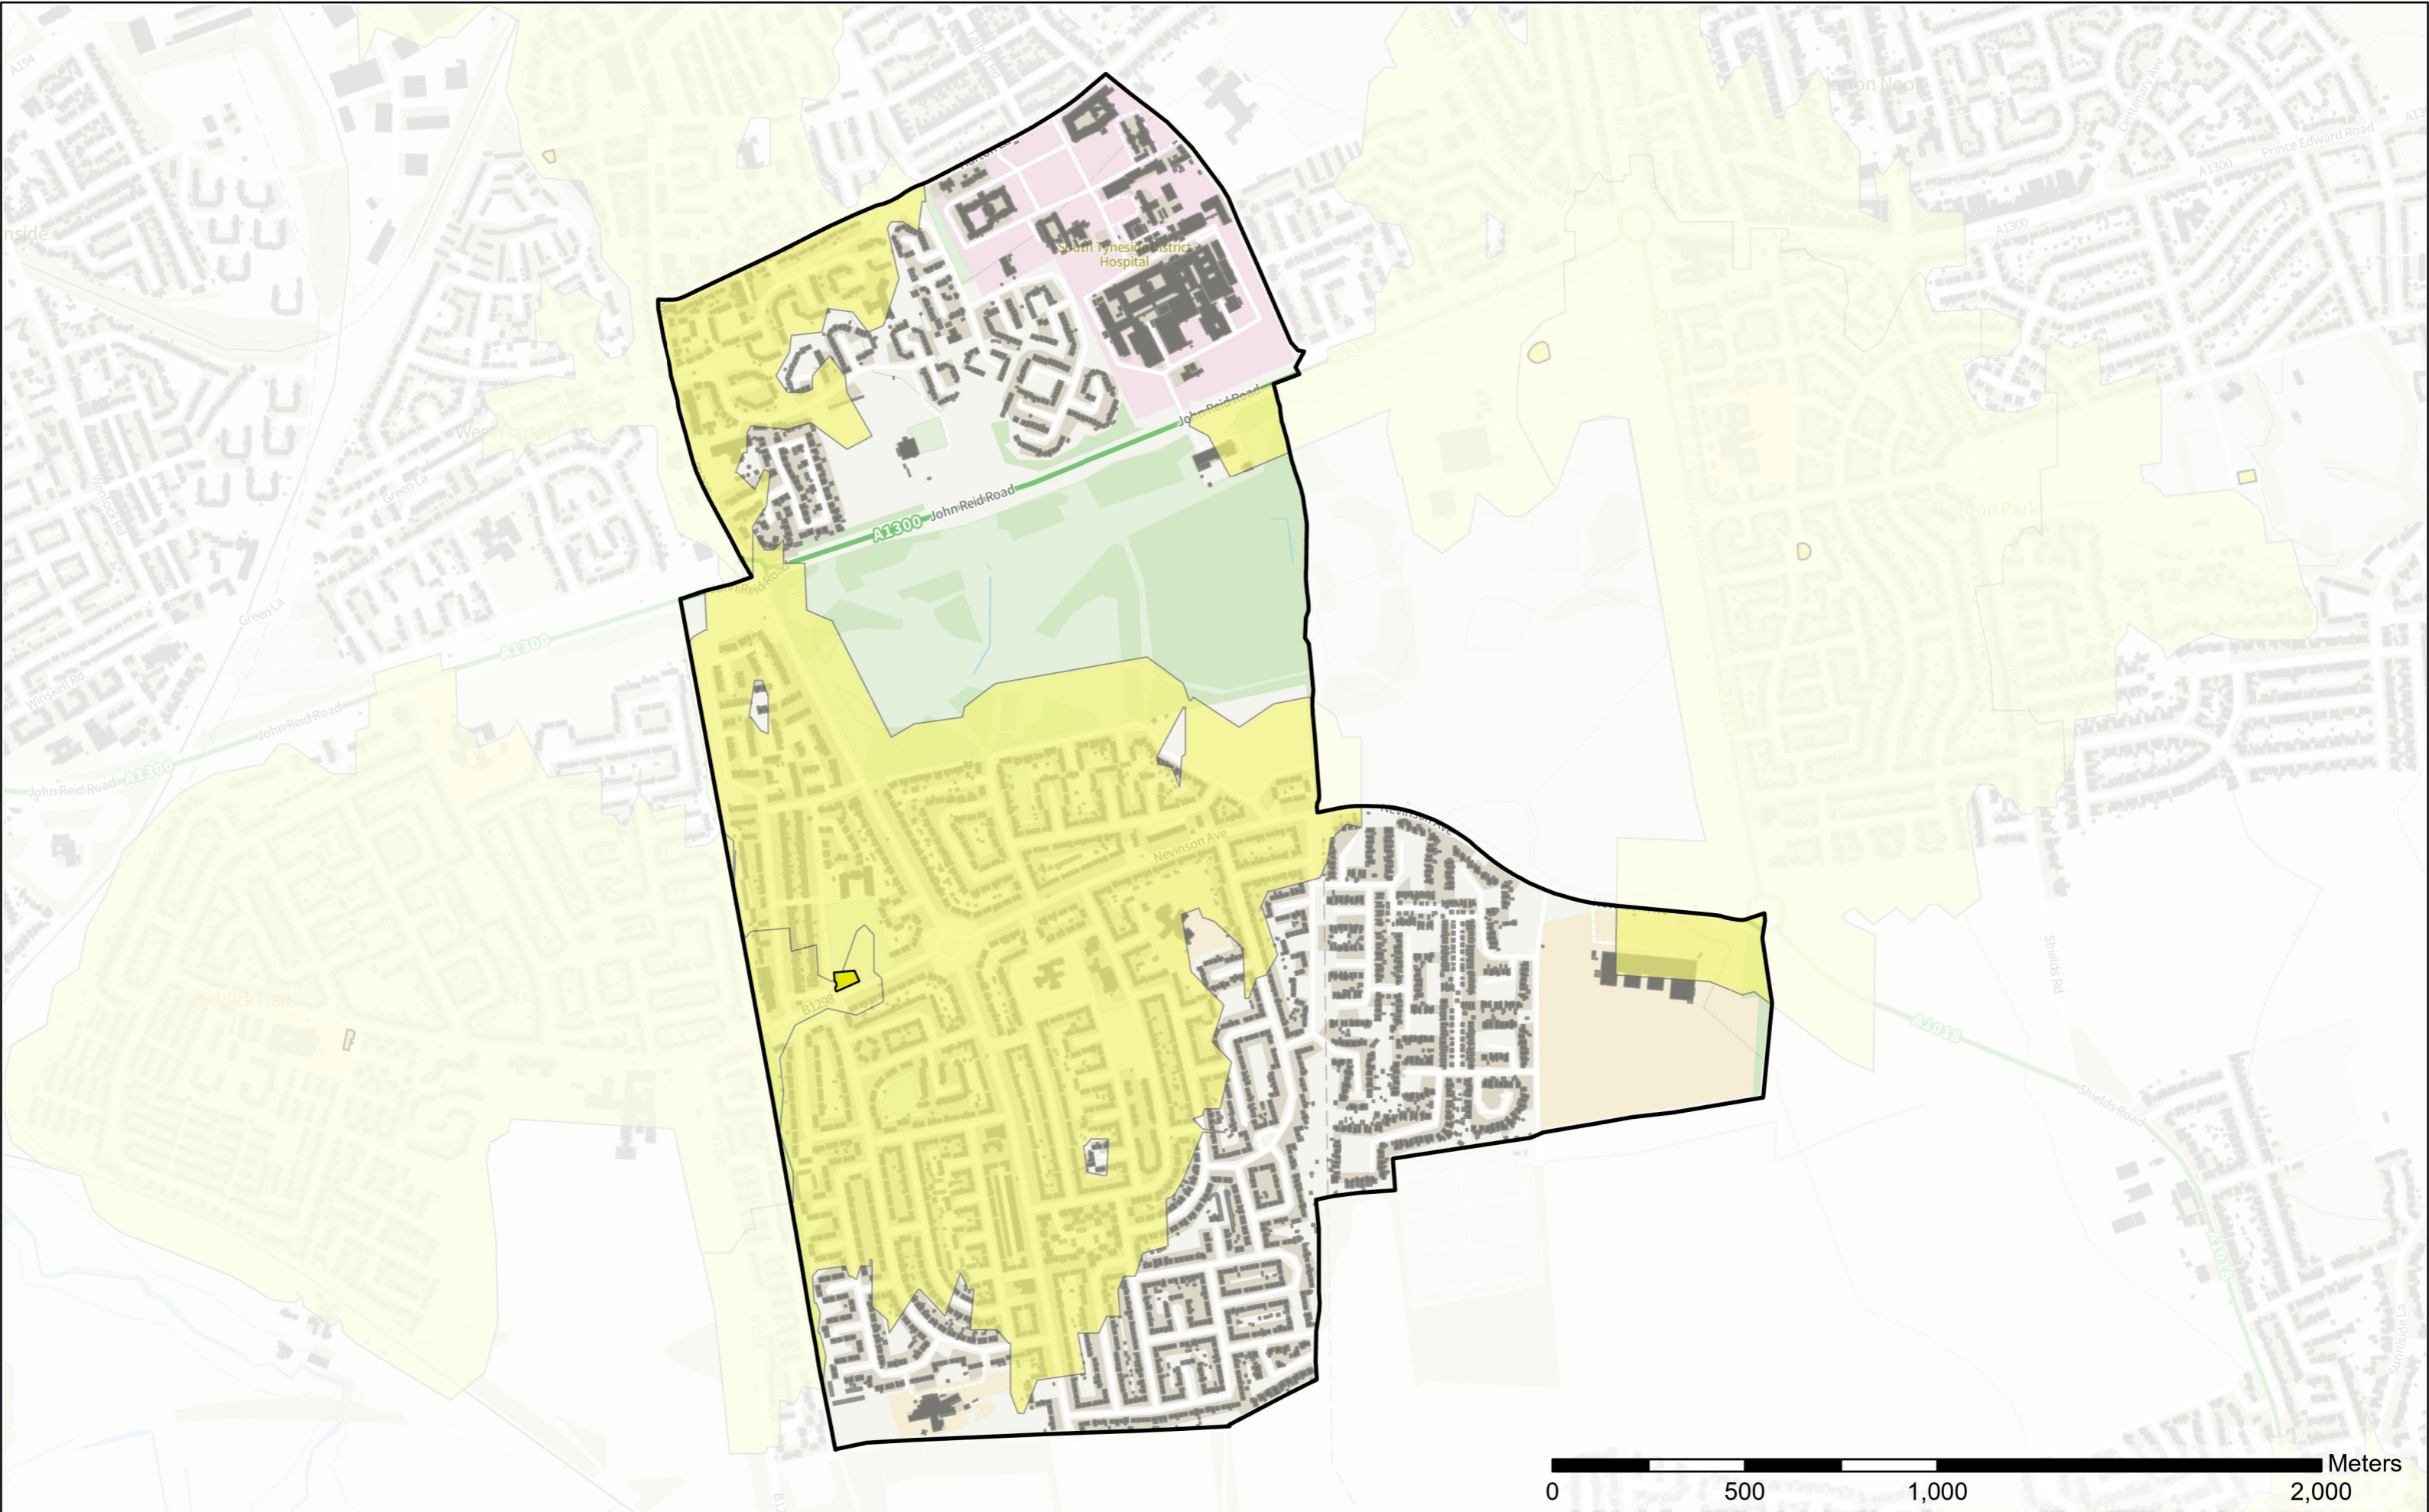

- Legend**
-  Play Space (Child)
 -  Play (Child) Buffer
 -  Wards

West Park

Scale: 1:11,412
Date: 06/03/2023

- Legend**
-  Play Space (Child)
 -  Play (Child) Buffer
 -  Wards

Westoe

0 500 1,000 Meters

Contains OS data © Crown Copyright and database right 2022
Contains data from OS Zoomstack

Scale: 1:12,045
Date: 06/03/2023

Contains OS data © Crown Copyright and database right 2022
 Contains data from OS Zoomstack

- Legend**
- Play Space (Child)
 - Play (Child) Buffer
 - Wards

Whitburn and Marsden

Scale: 1:35,401
 Date: 06/03/2023

- Legend**
- Play Space (Child)
 - Play (Child) Buffer
 - Wards

Whiteleas

Scale: 1:15,053
Date: 06/03/2023

Contains OS data © Crown Copyright and database right 2022
Contains data from OS Zoomstack