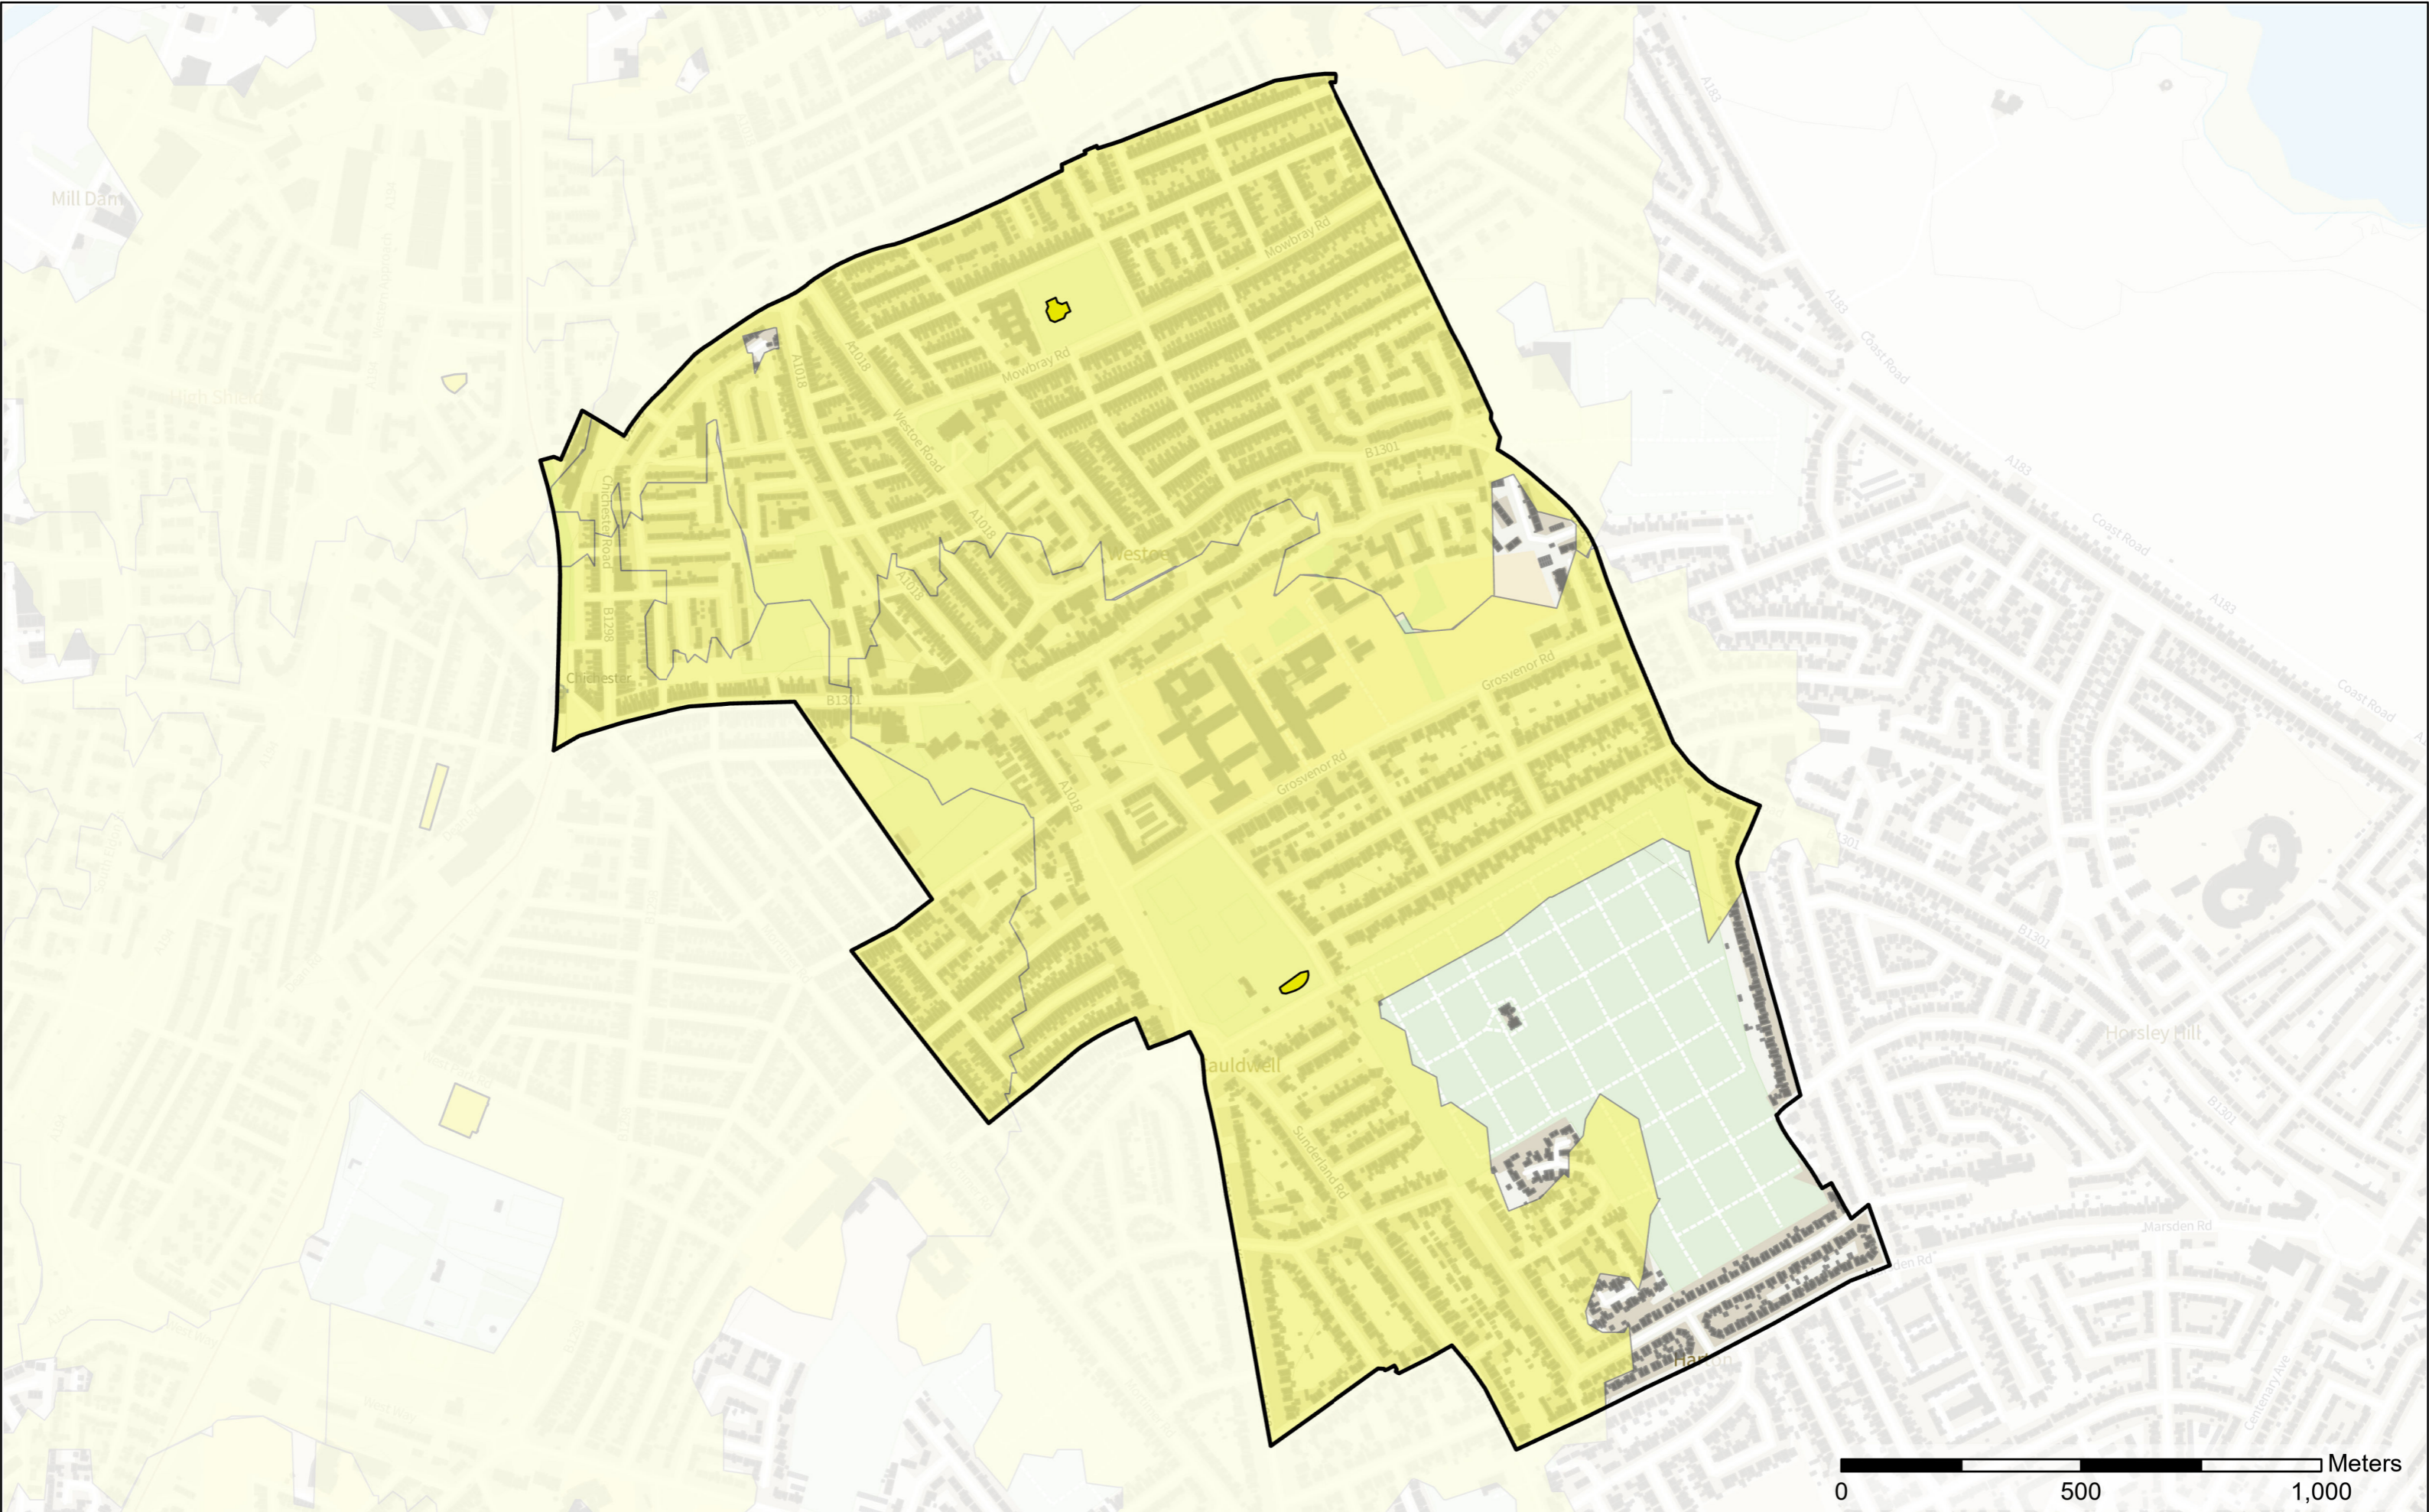

- Legend**
- Play Space (Child)
 - Play (Child) Buffer
 - Wards

Primrose

Scale: 1:23,042
Date: 06/03/2023

Contains OS data © Crown Copyright and database right 2022
Contains data from OS Zoomstack

Contains OS data © Crown Copyright and database right 2022
Contains data from OS Zoomstack

- Legend**
-  Play Space (Child)
 -  Play (Child) Buffer
 -  Wards

Simonside and Rekendyke

Scale: 1:23,757
Date: 06/03/2023

Contains OS data © Crown Copyright and database right 2022
Contains data from OS Zoomstack

- Legend**
-  Play Space (Child)
 -  Play (Child) Buffer
 -  Wards

West Park

Scale: 1:11,412
Date: 06/03/2023

- Legend**
-  Play Space (Child)
 -  Play (Child) Buffer
 -  Wards

Westoe

0 500 1,000 Meters

Contains OS data © Crown Copyright and database right 2022
Contains data from OS Zoomstack

Scale: 1:12,045
Date: 06/03/2023

Contains OS data © Crown Copyright and database right 2022
 Contains data from OS Zoomstack

- Legend**
- Play Space (Child)
 - Play (Child) Buffer
 - Wards

Whitburn and Marsden