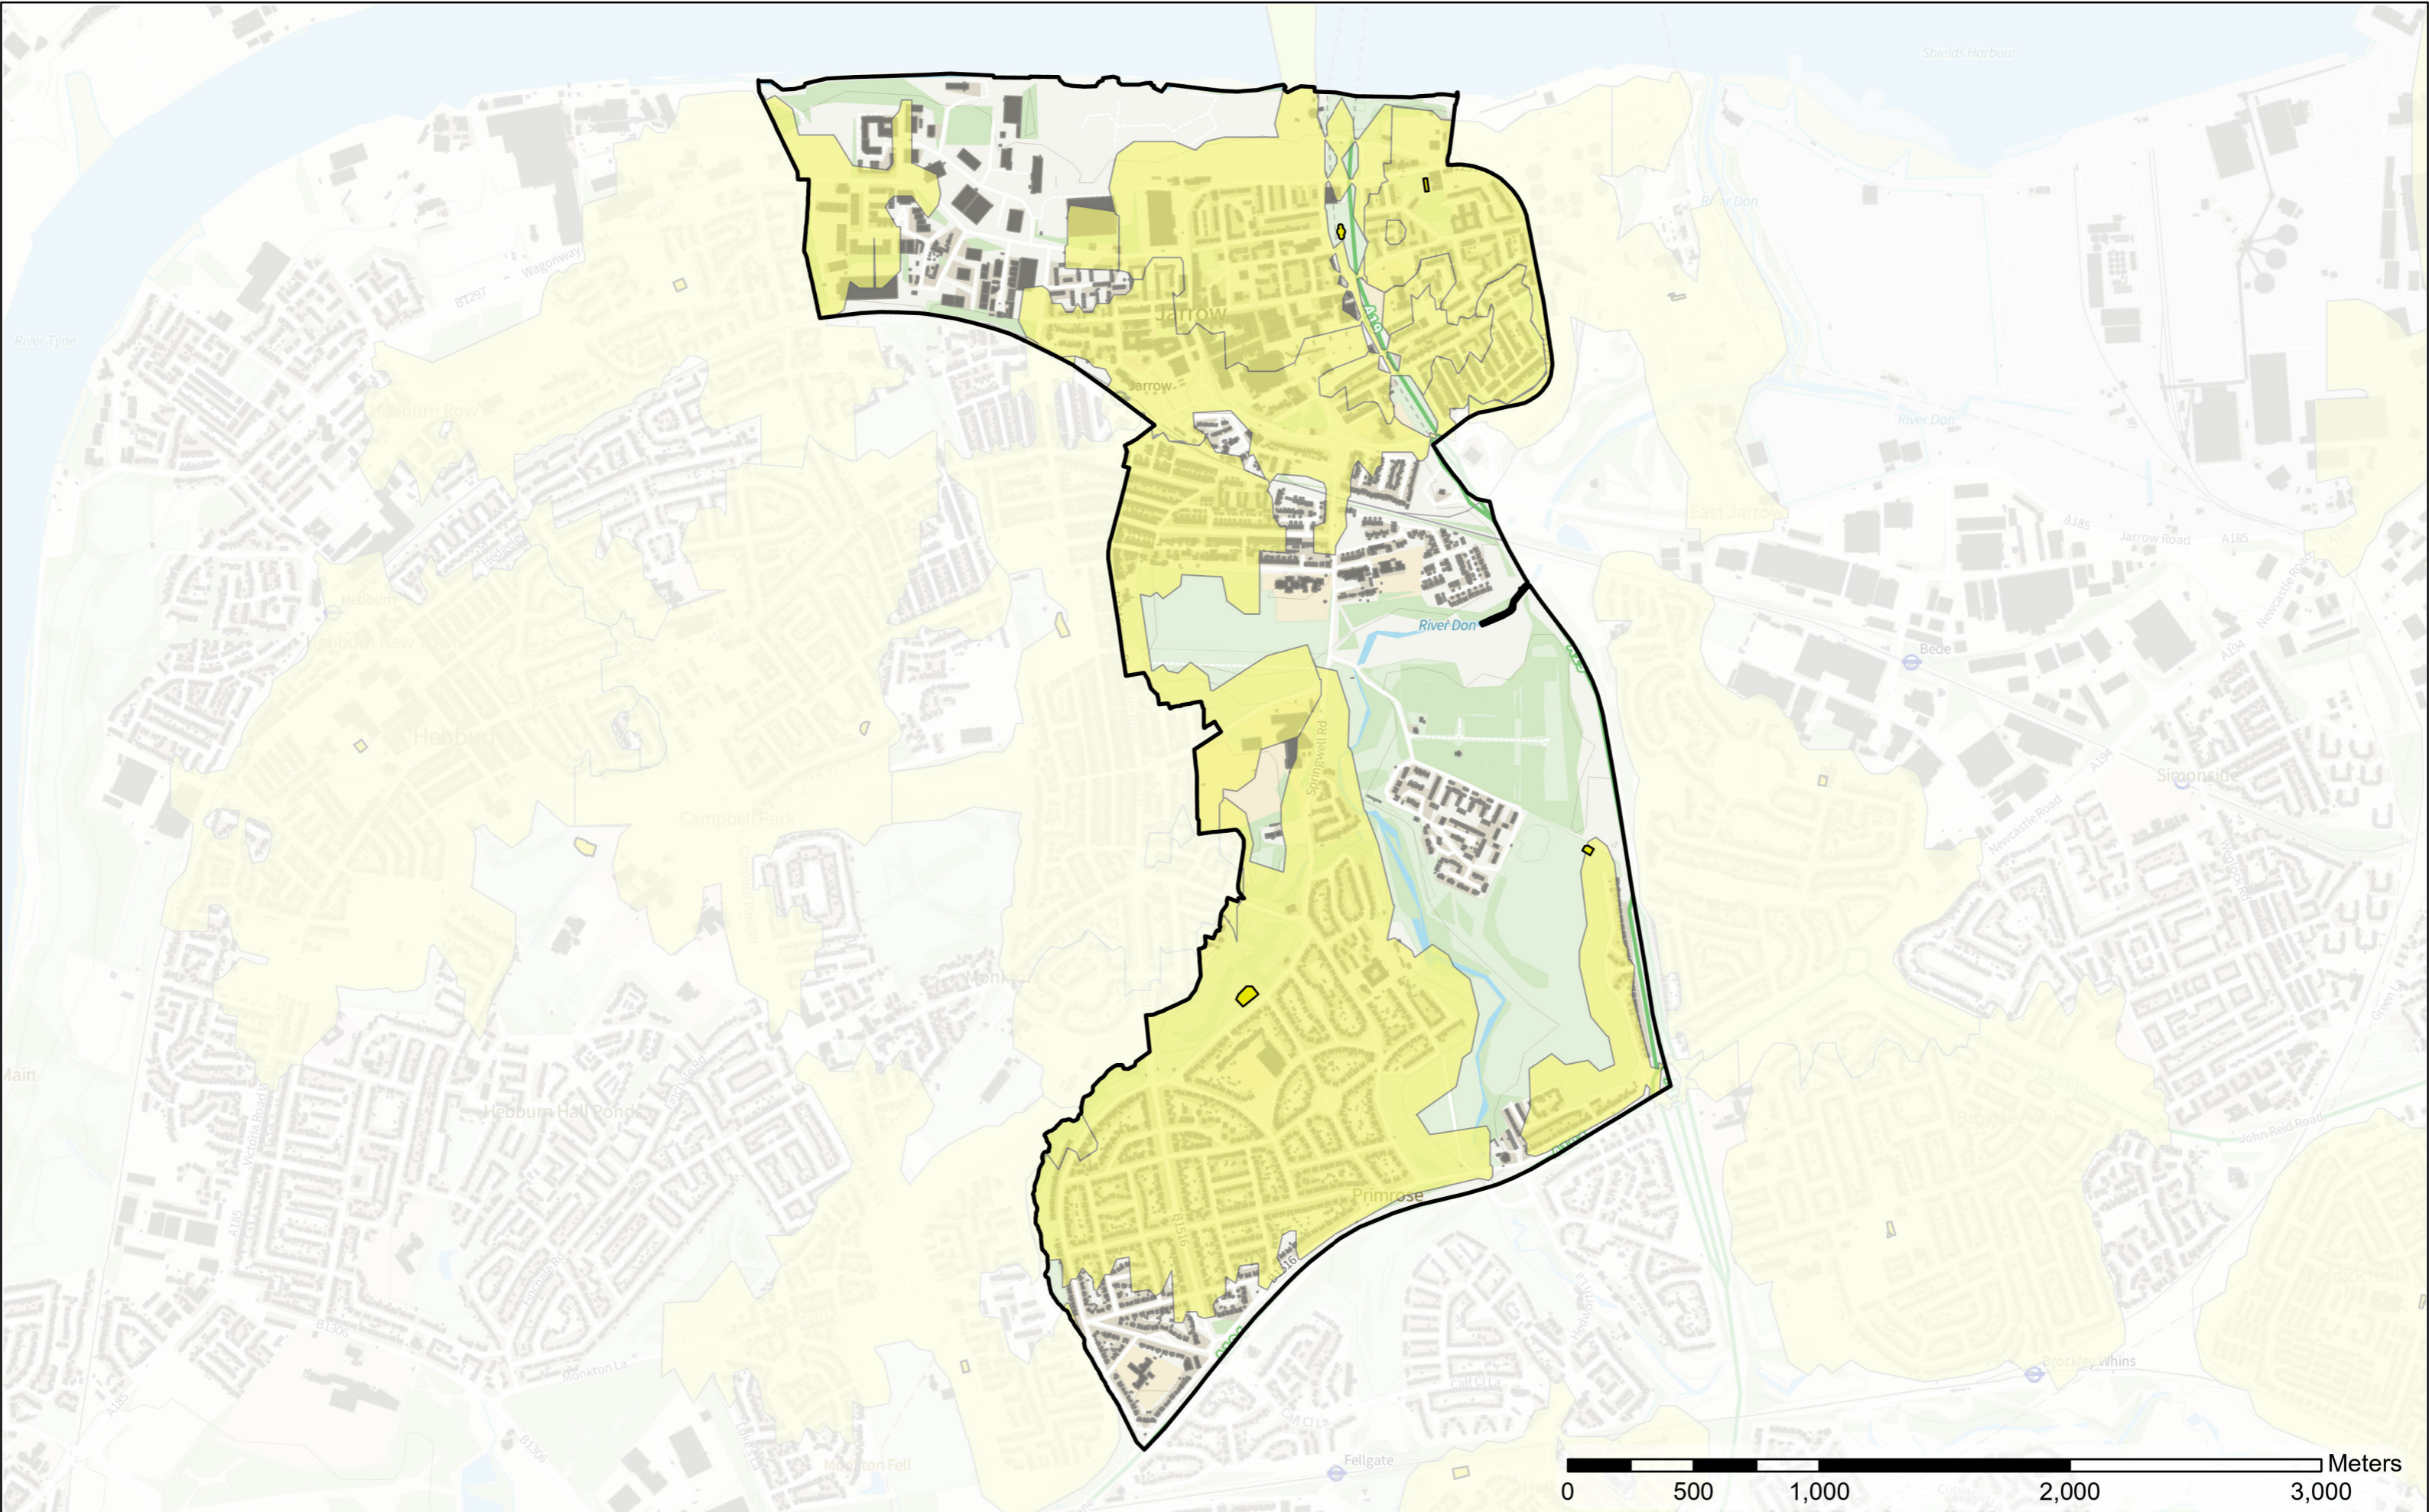

-  Play Space (Child)
-  Play (Child) Buffer
-  Wards

Monkton

Contains OS data © Crown Copyright and database right 2022
Contains data from OS Zoomstack

Scale: 1:20,246
Date: 06/03/2023

ethos
Environmental Planning

- Legend**
- Play Space (Child)
 - Play (Child) Buffer
 - Wards

Primrose

Scale: 1:23,042
Date: 06/03/2023

Contains OS data © Crown Copyright and database right 2022
Contains data from OS Zoomstack

Contains OS data © Crown Copyright and database right 2022
Contains data from OS Zoomstack