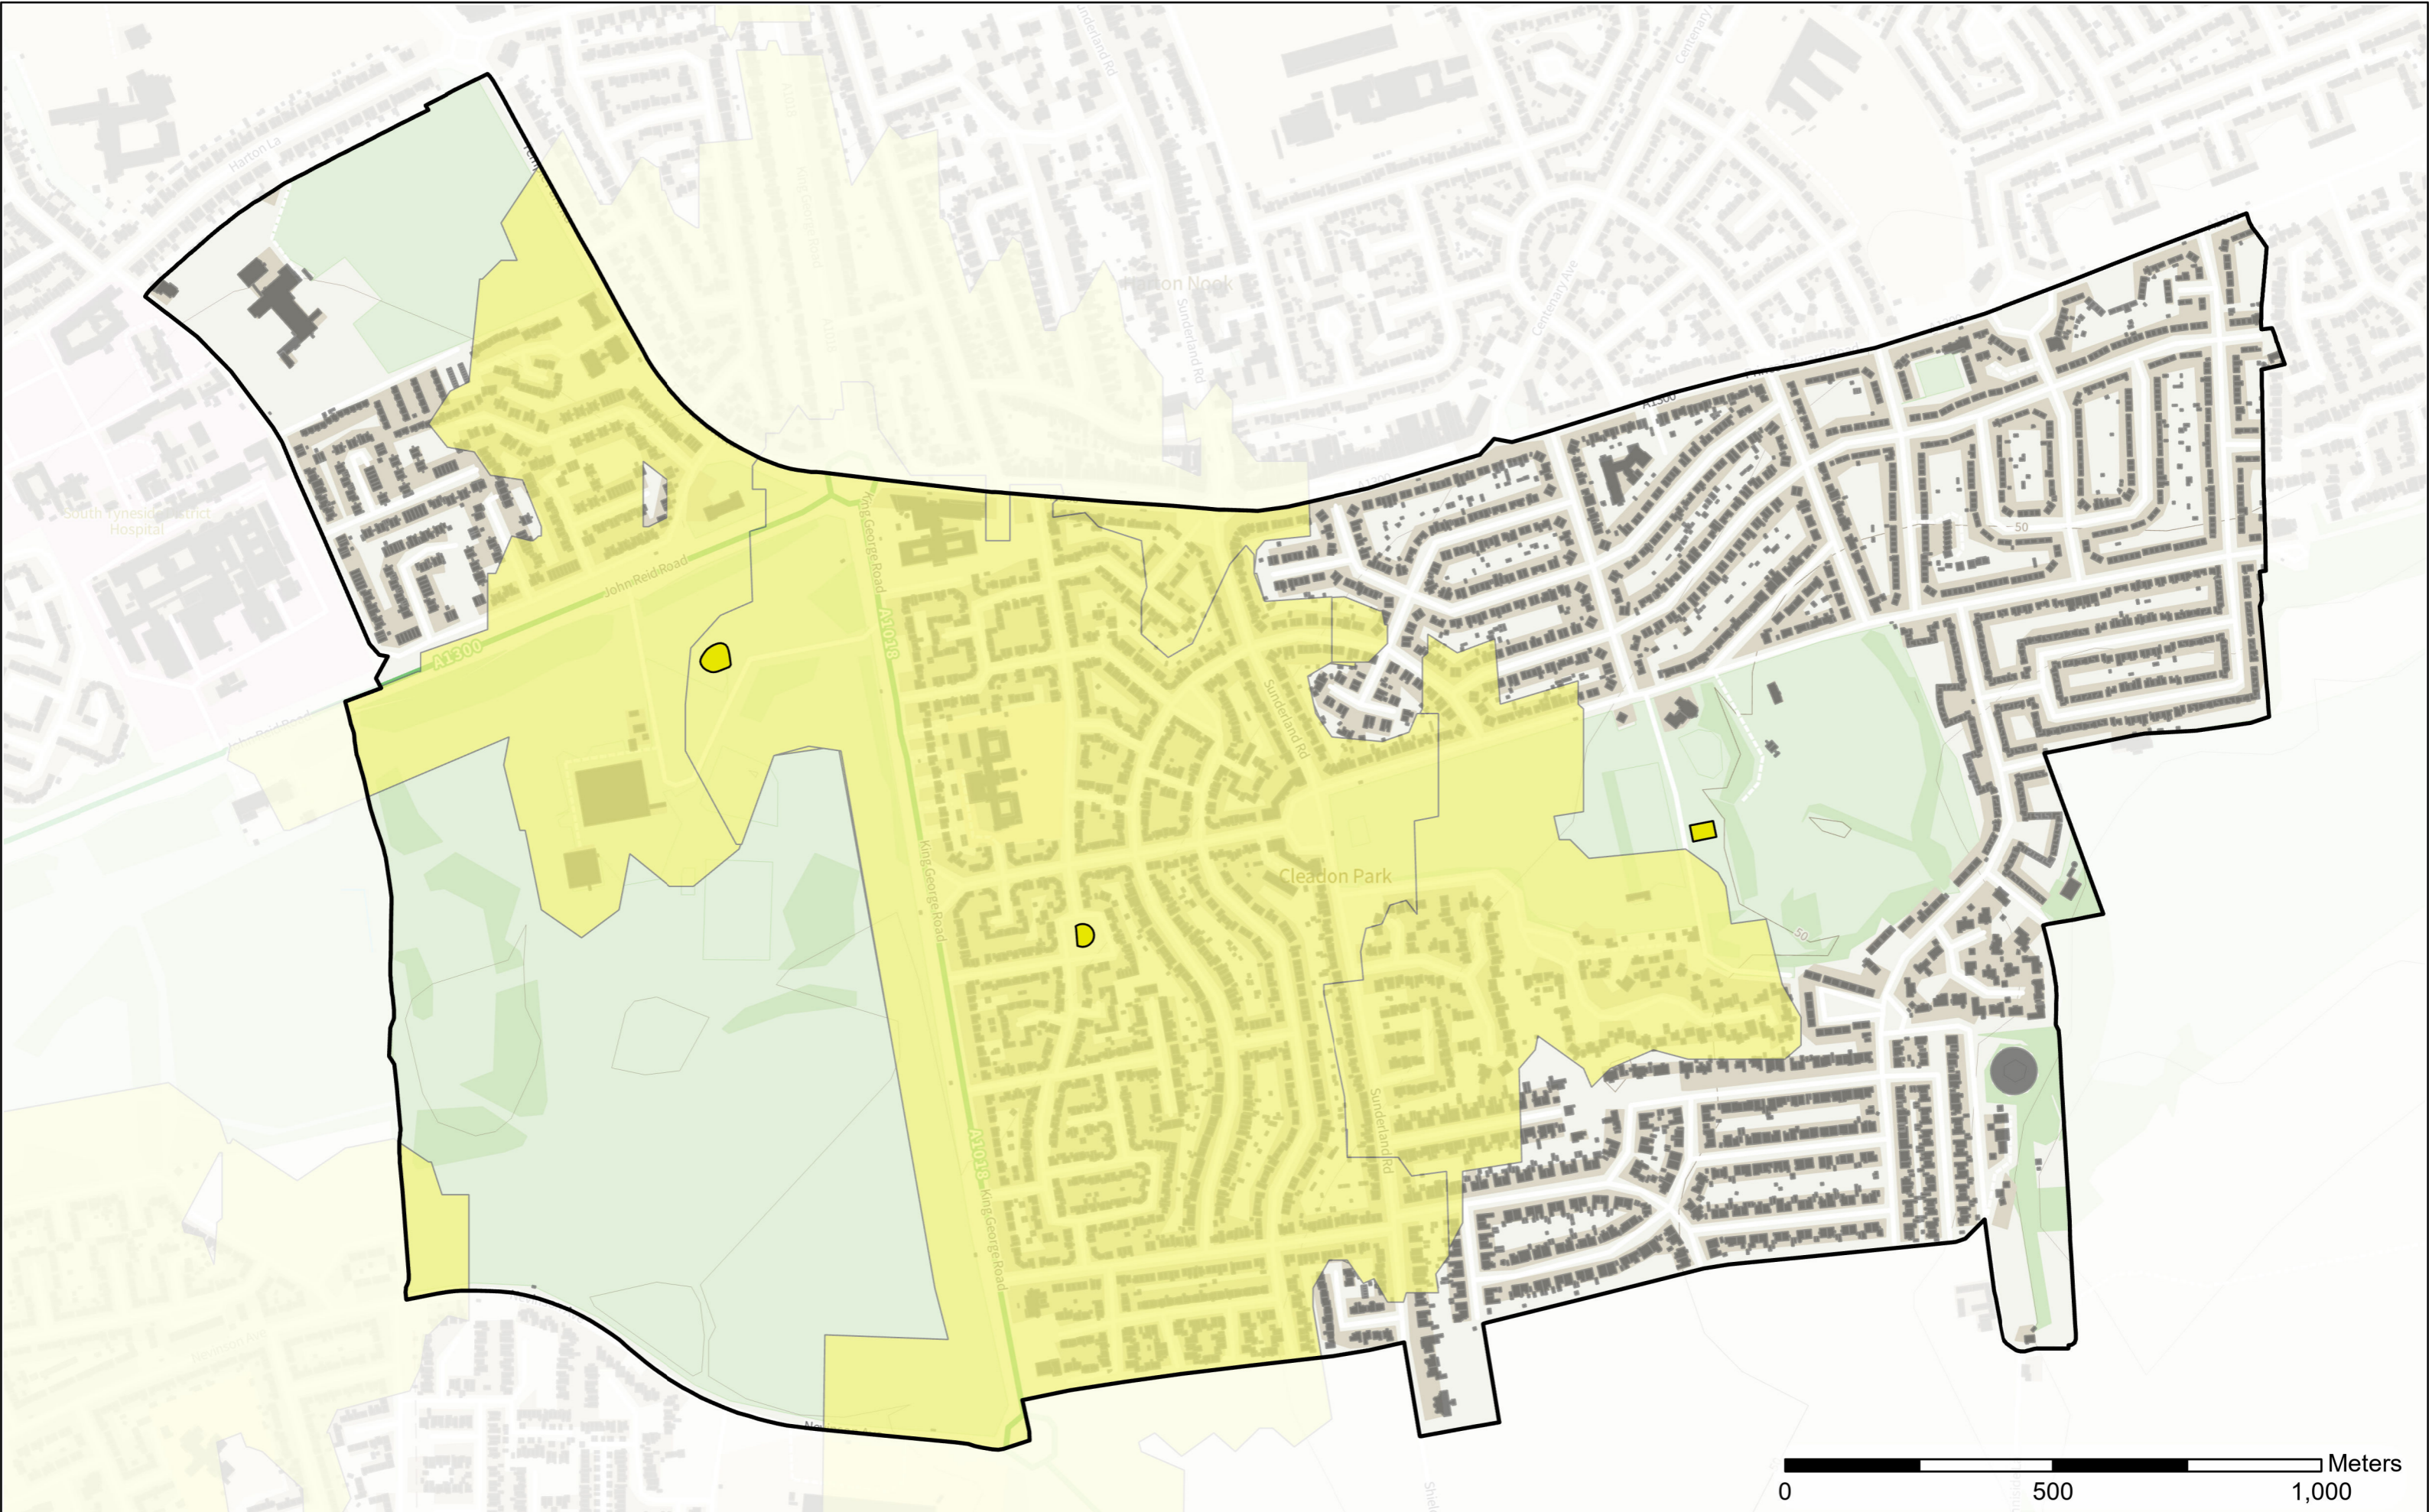

1. **Legend**
2. Play Space (Child)
   - Play (Child) Buffer
   - Wards

Cleadon Park

0 500 1,000 Meters

Contains OS data © Crown Copyright and database right 2022
Contains data from OS Zoomstack

Scale: 1:10,788
Date: 06/03/2023