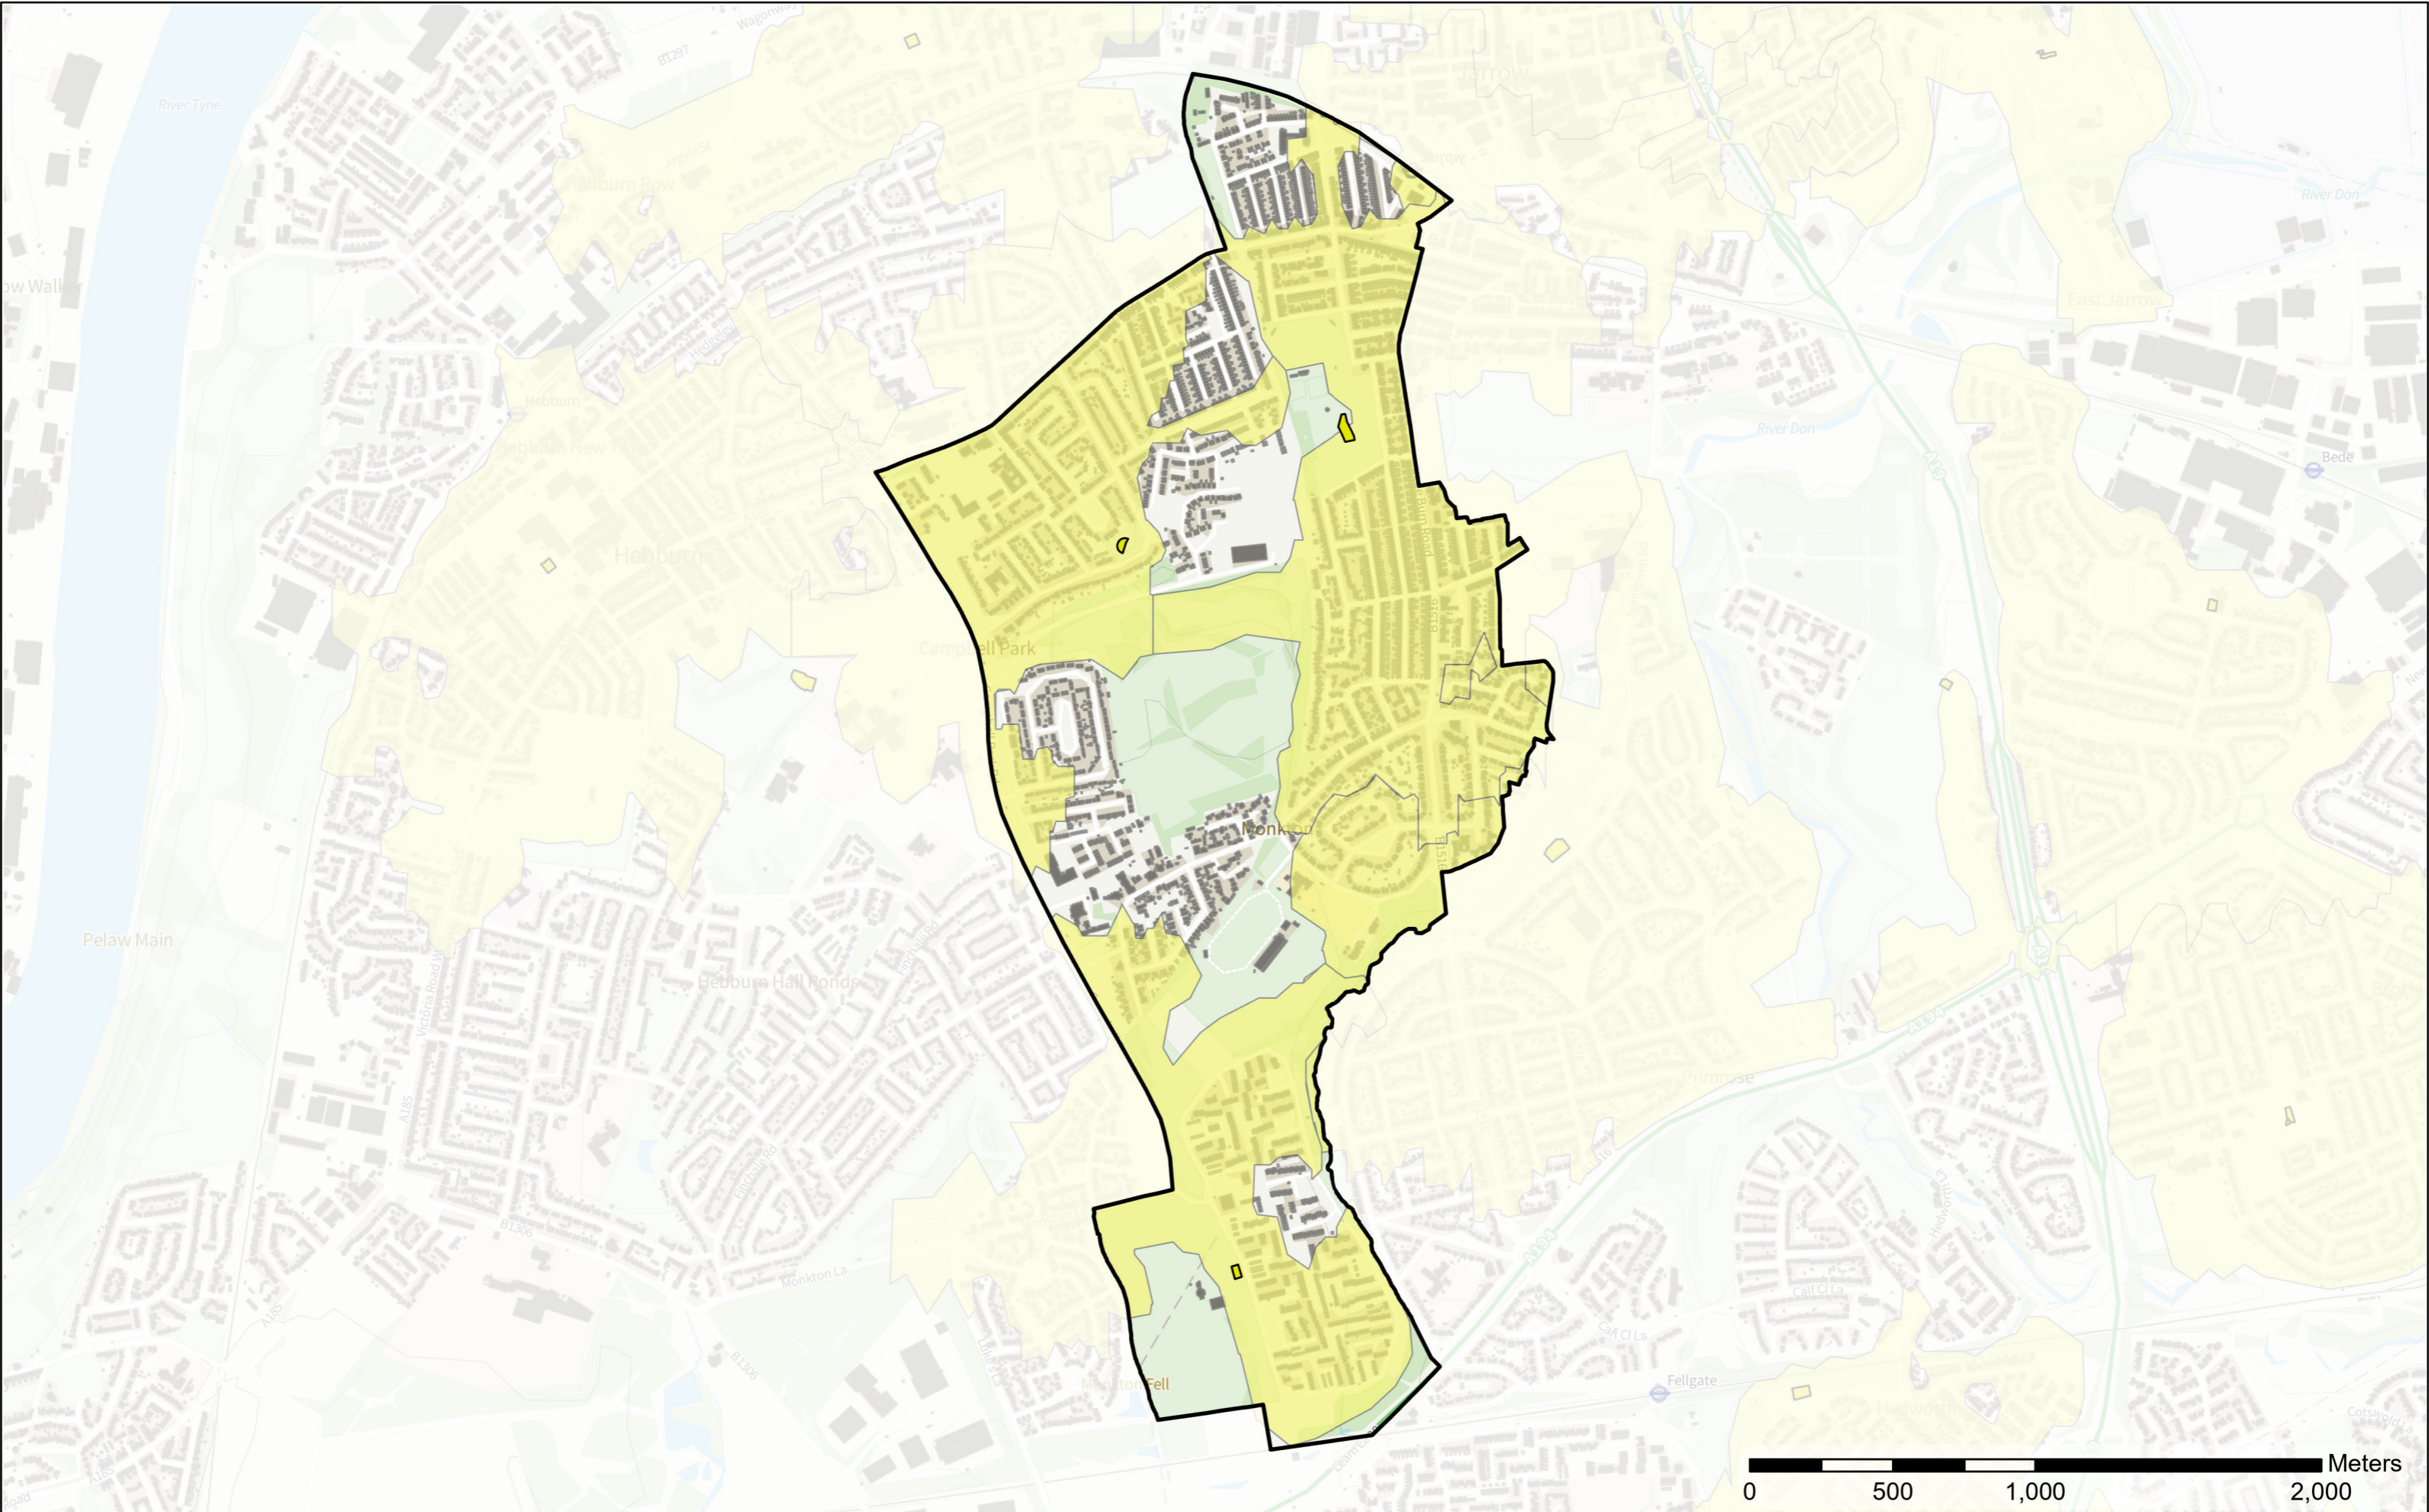

-  Play Space (Child)
-  Play (Child) Buffer
-  Wards

Meters
0 500 1,000 2,000

Contains OS data © Crown Copyright and database right 2022
Contains data from OS Zoomstack

Scale: 1:16,831
Date: 06/03/2023

Legend