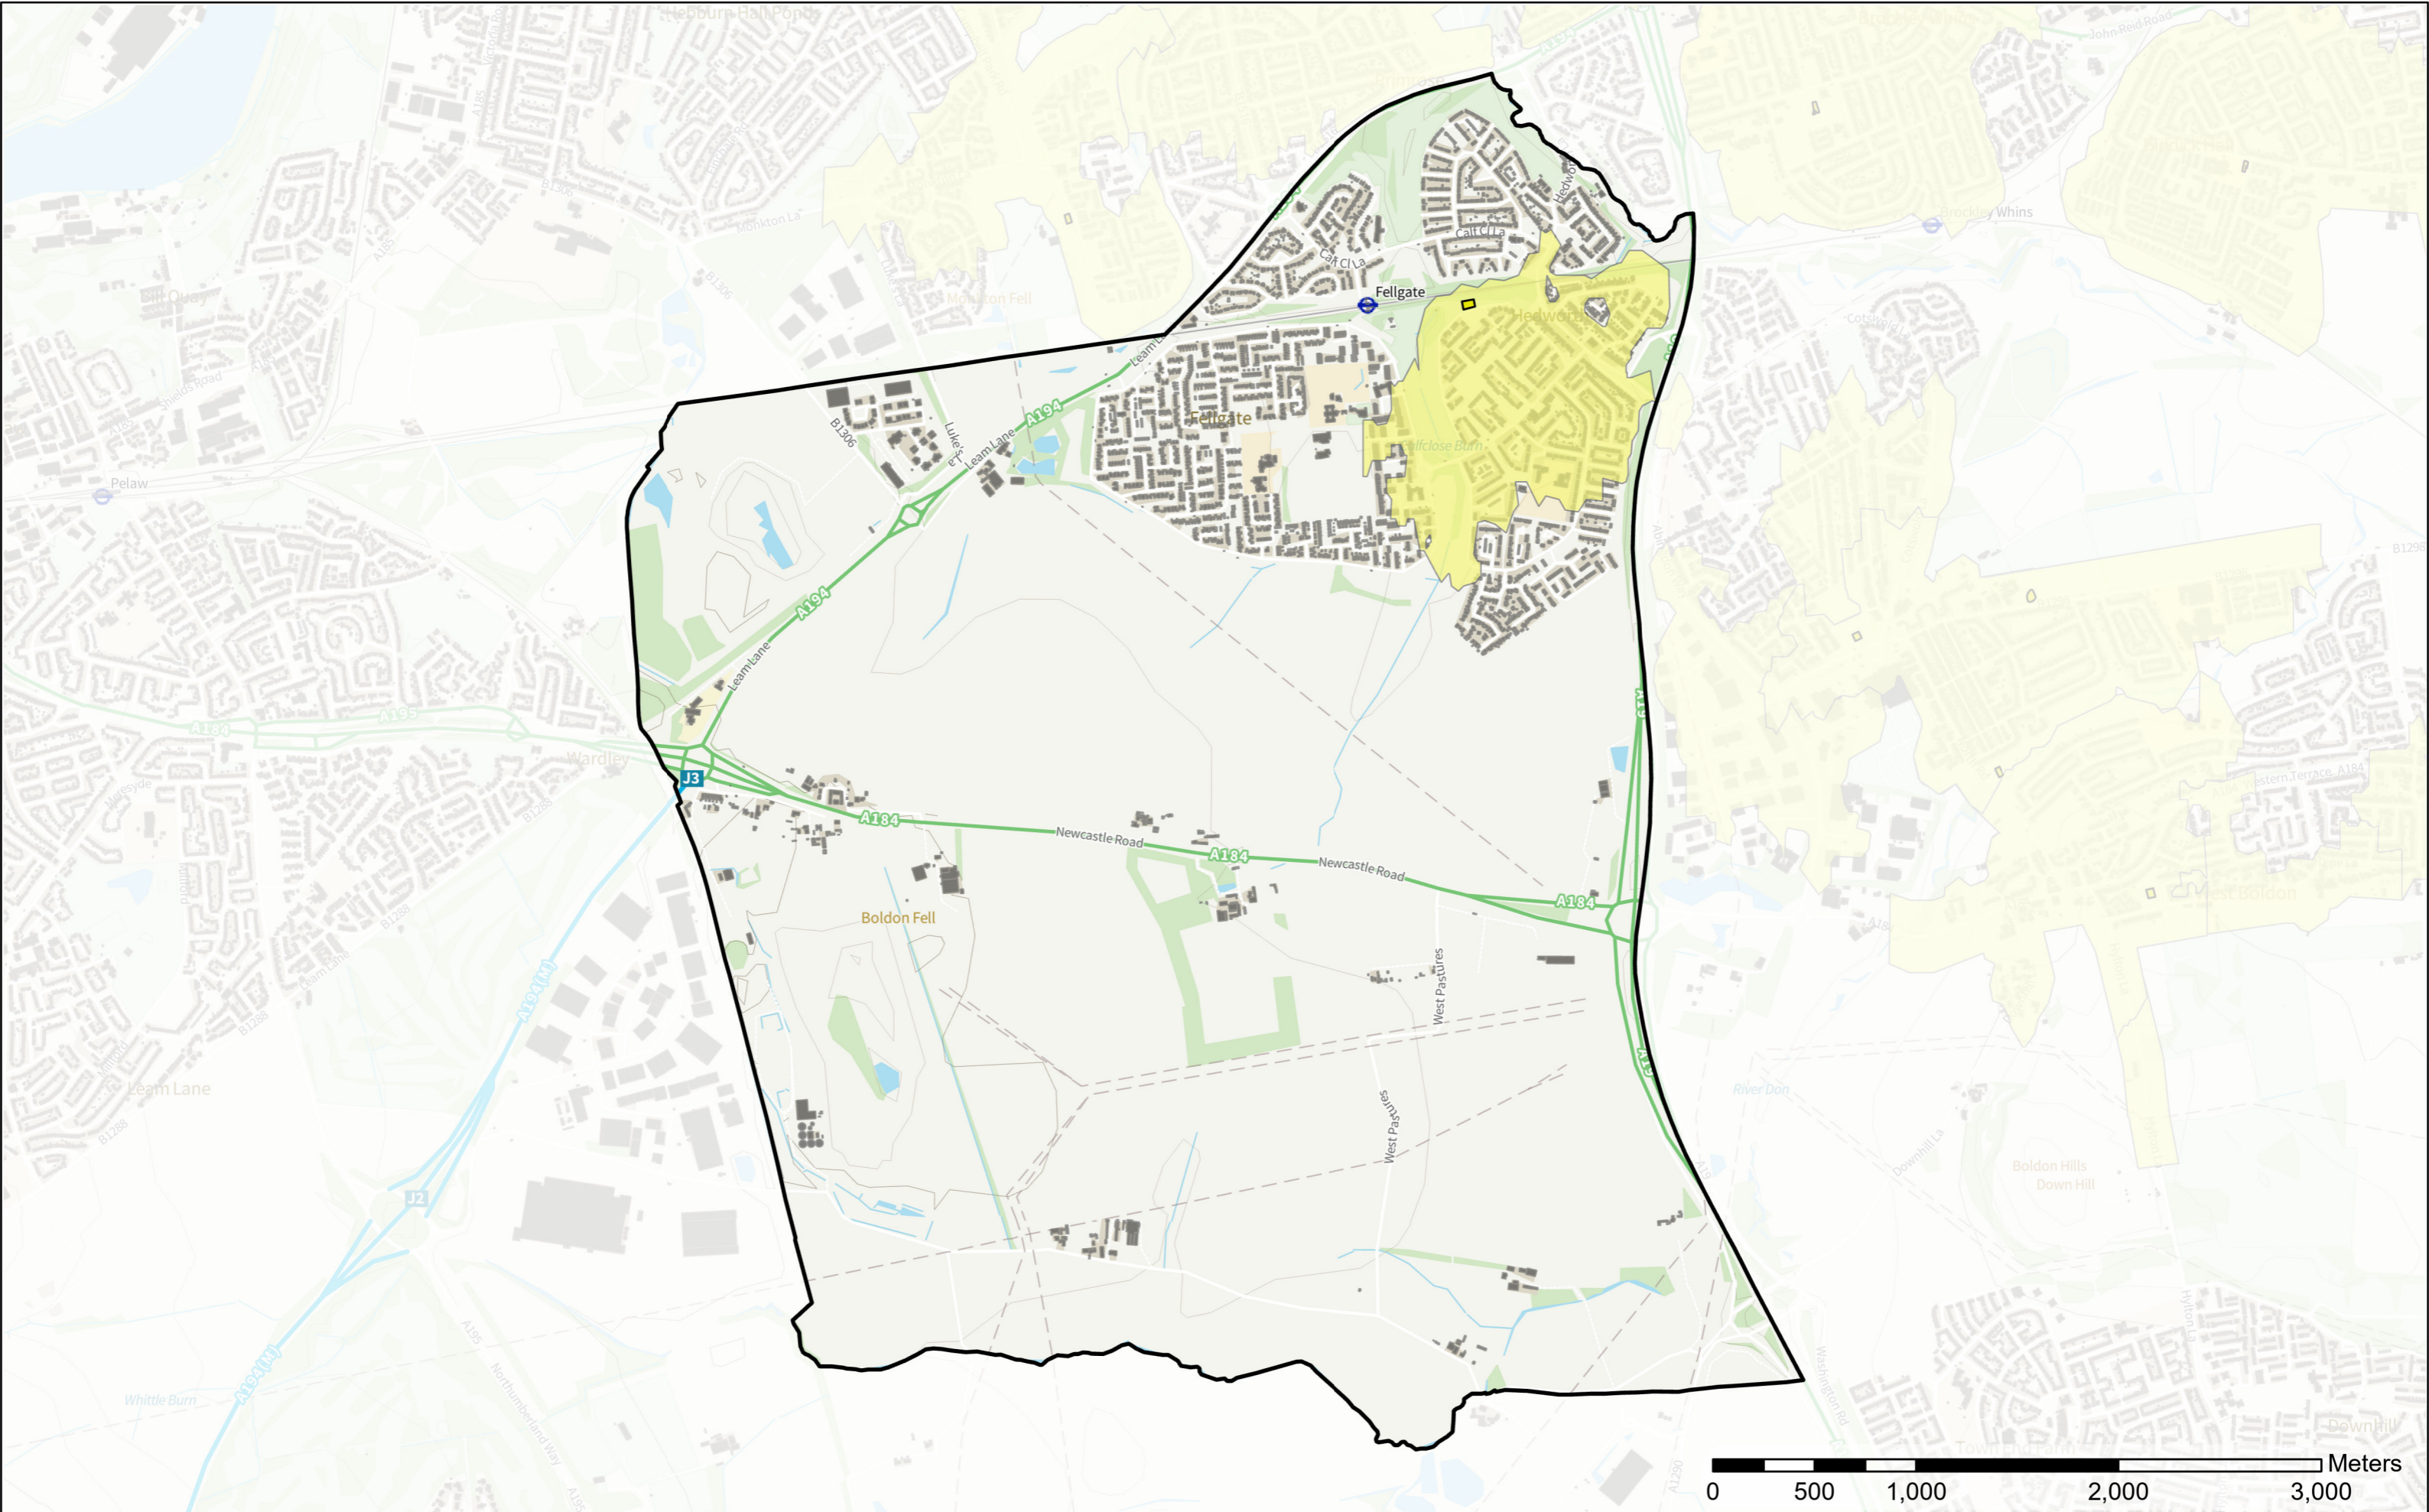

Scale: 1:10,788
Date: 06/03/2023

- Legend**
- Play Space (Child)
 - Play (Child) Buffer
 - Wards

Fellgate and Hedworth

Contains OS data © Crown Copyright and database right 2022
Contains data from OS Zoomstack