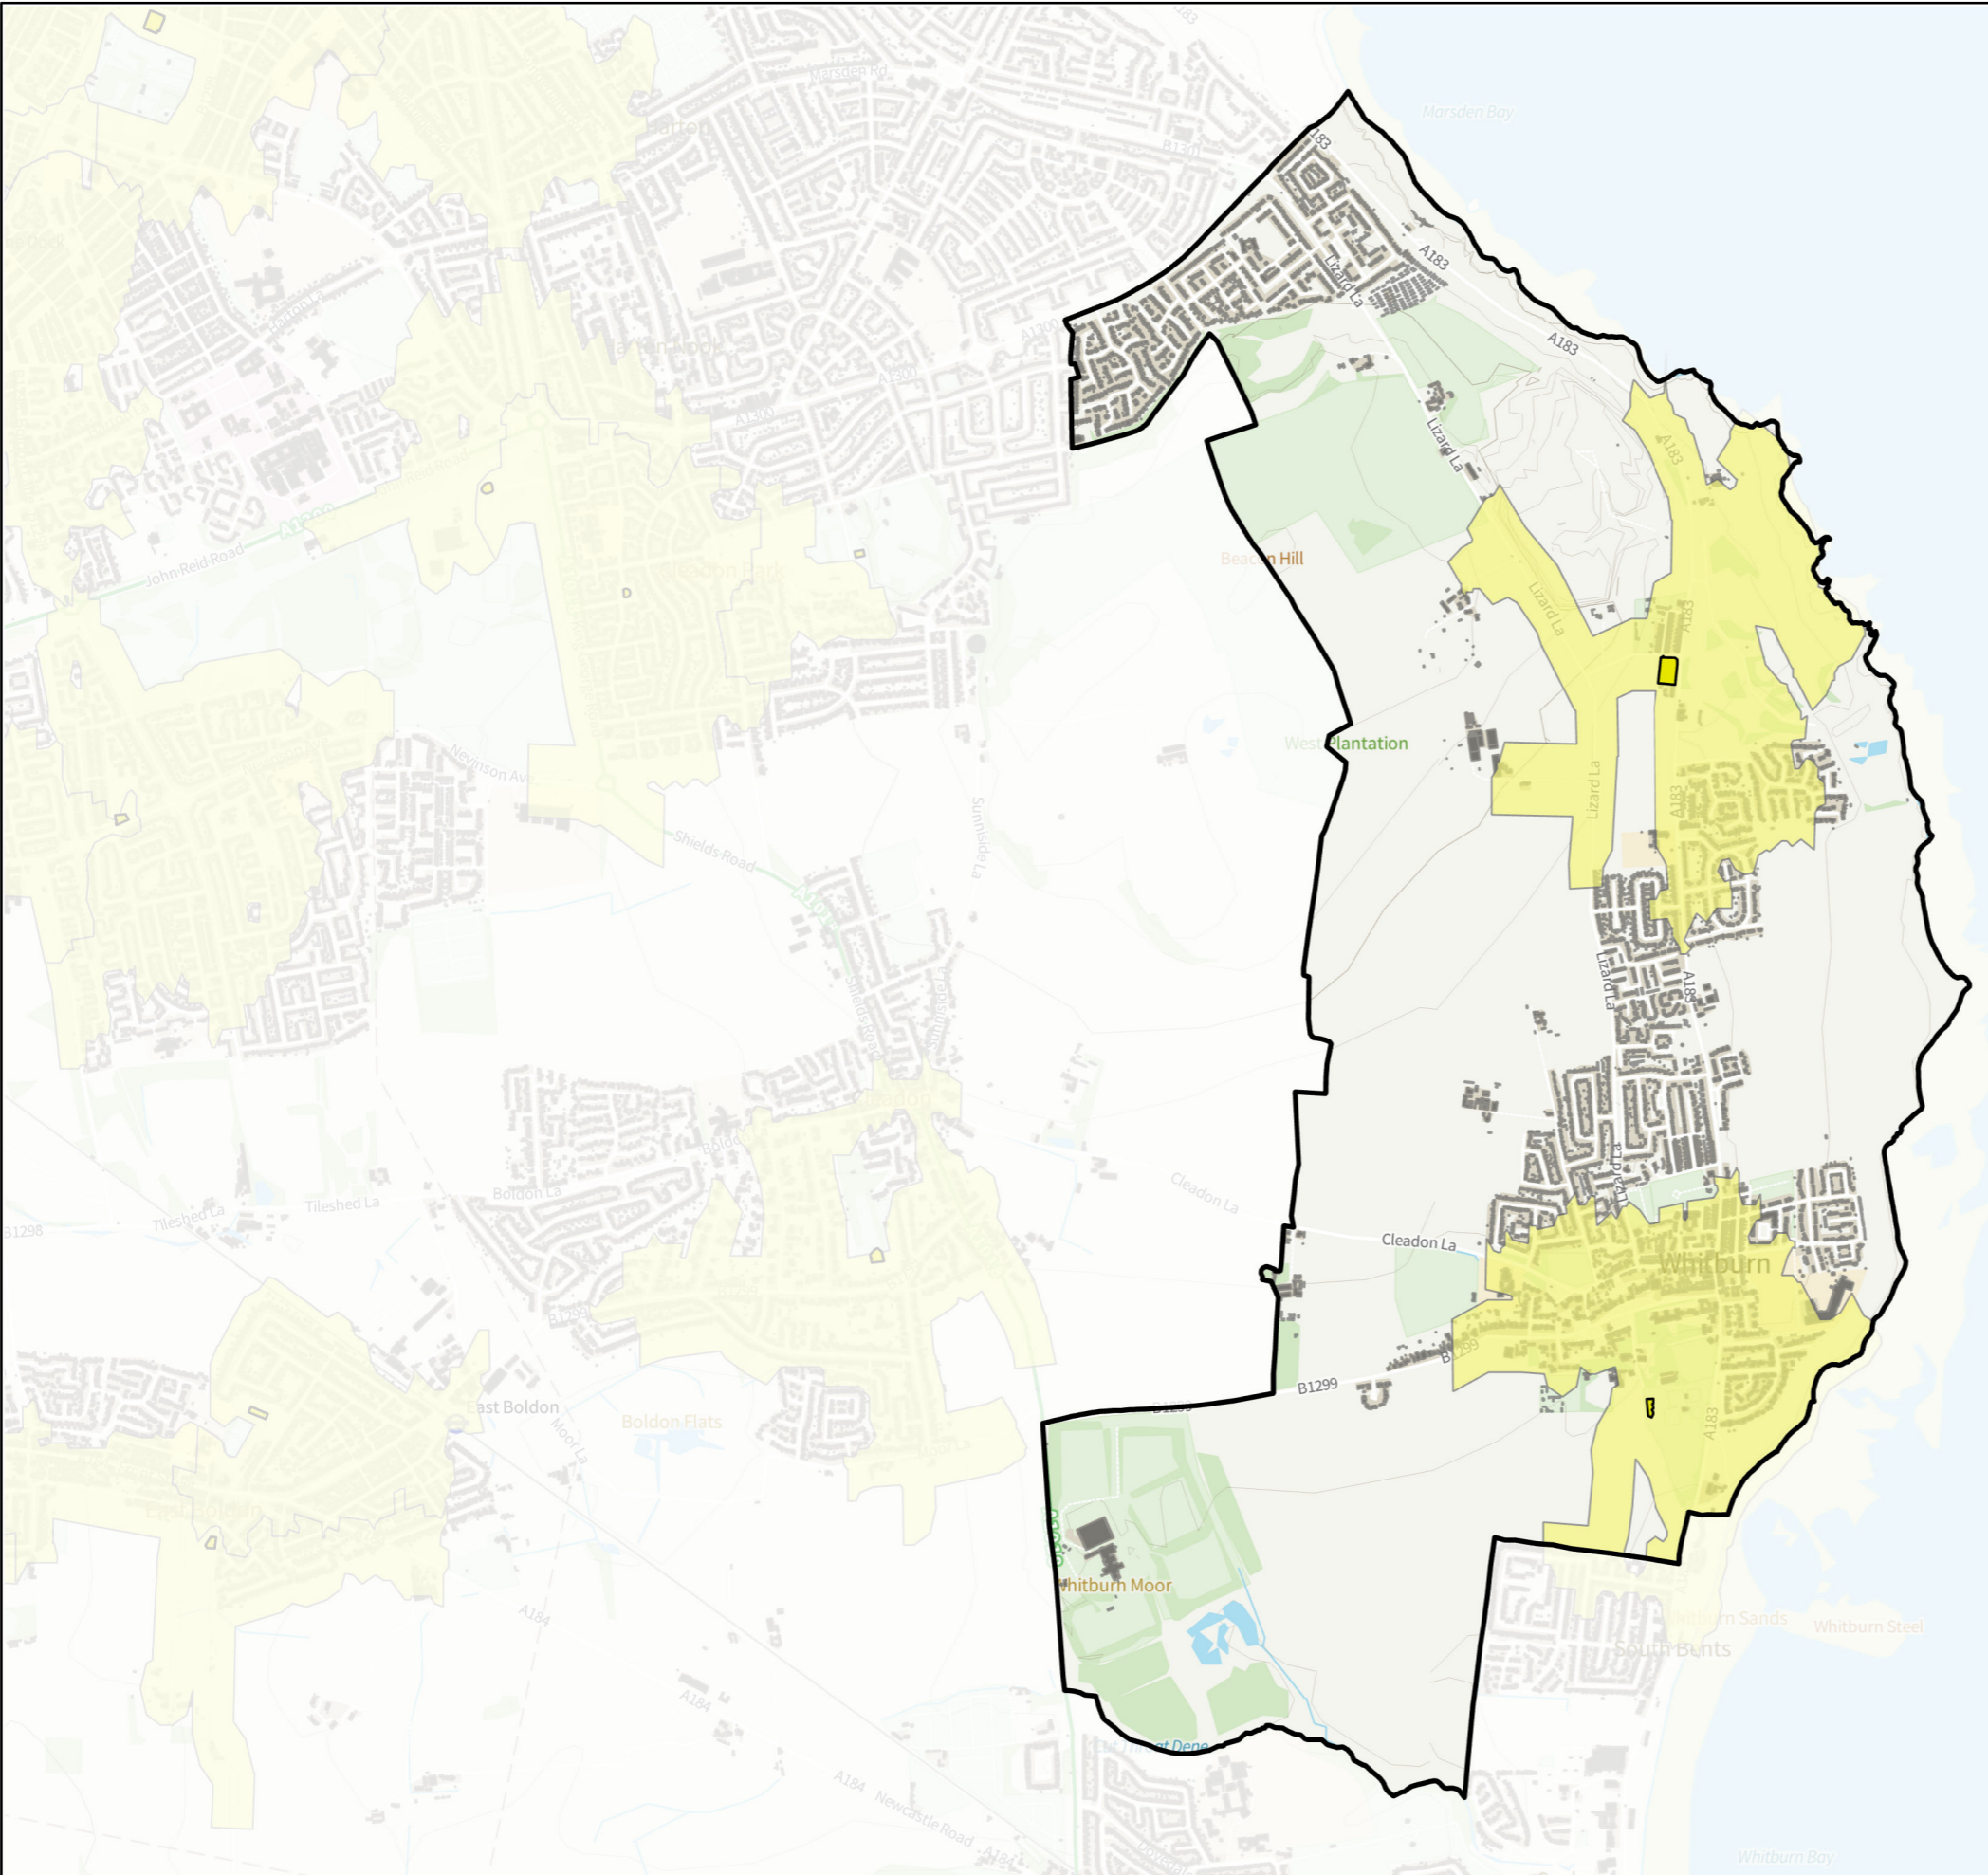

- Legend**
-  Play Space (Child)
 -  Play (Child) Buffer
 -  Wards

Simonside and Rekendyke

Scale: 1:23,757
Date: 06/03/2023

Contains OS data © Crown Copyright and database right 2022
Contains data from OS Zoomstack

- Legend**
-  Play Space (Child)
 -  Play (Child) Buffer
 -  Wards

West Park

Scale: 1:11,412
Date: 06/03/2023

- Legend**
-  Play Space (Child)
 -  Play (Child) Buffer
 -  Wards

Westoe

0 500 1,000 Meters

Contains OS data © Crown Copyright and database right 2022
Contains data from OS Zoomstack

Scale: 1:12,045
Date: 06/03/2023

Contains OS data © Crown Copyright and database right 2022
 Contains data from OS Zoomstack

- Legend**
- Play Space (Child)
 - Play (Child) Buffer
 - Wards

Whitburn and Marsden