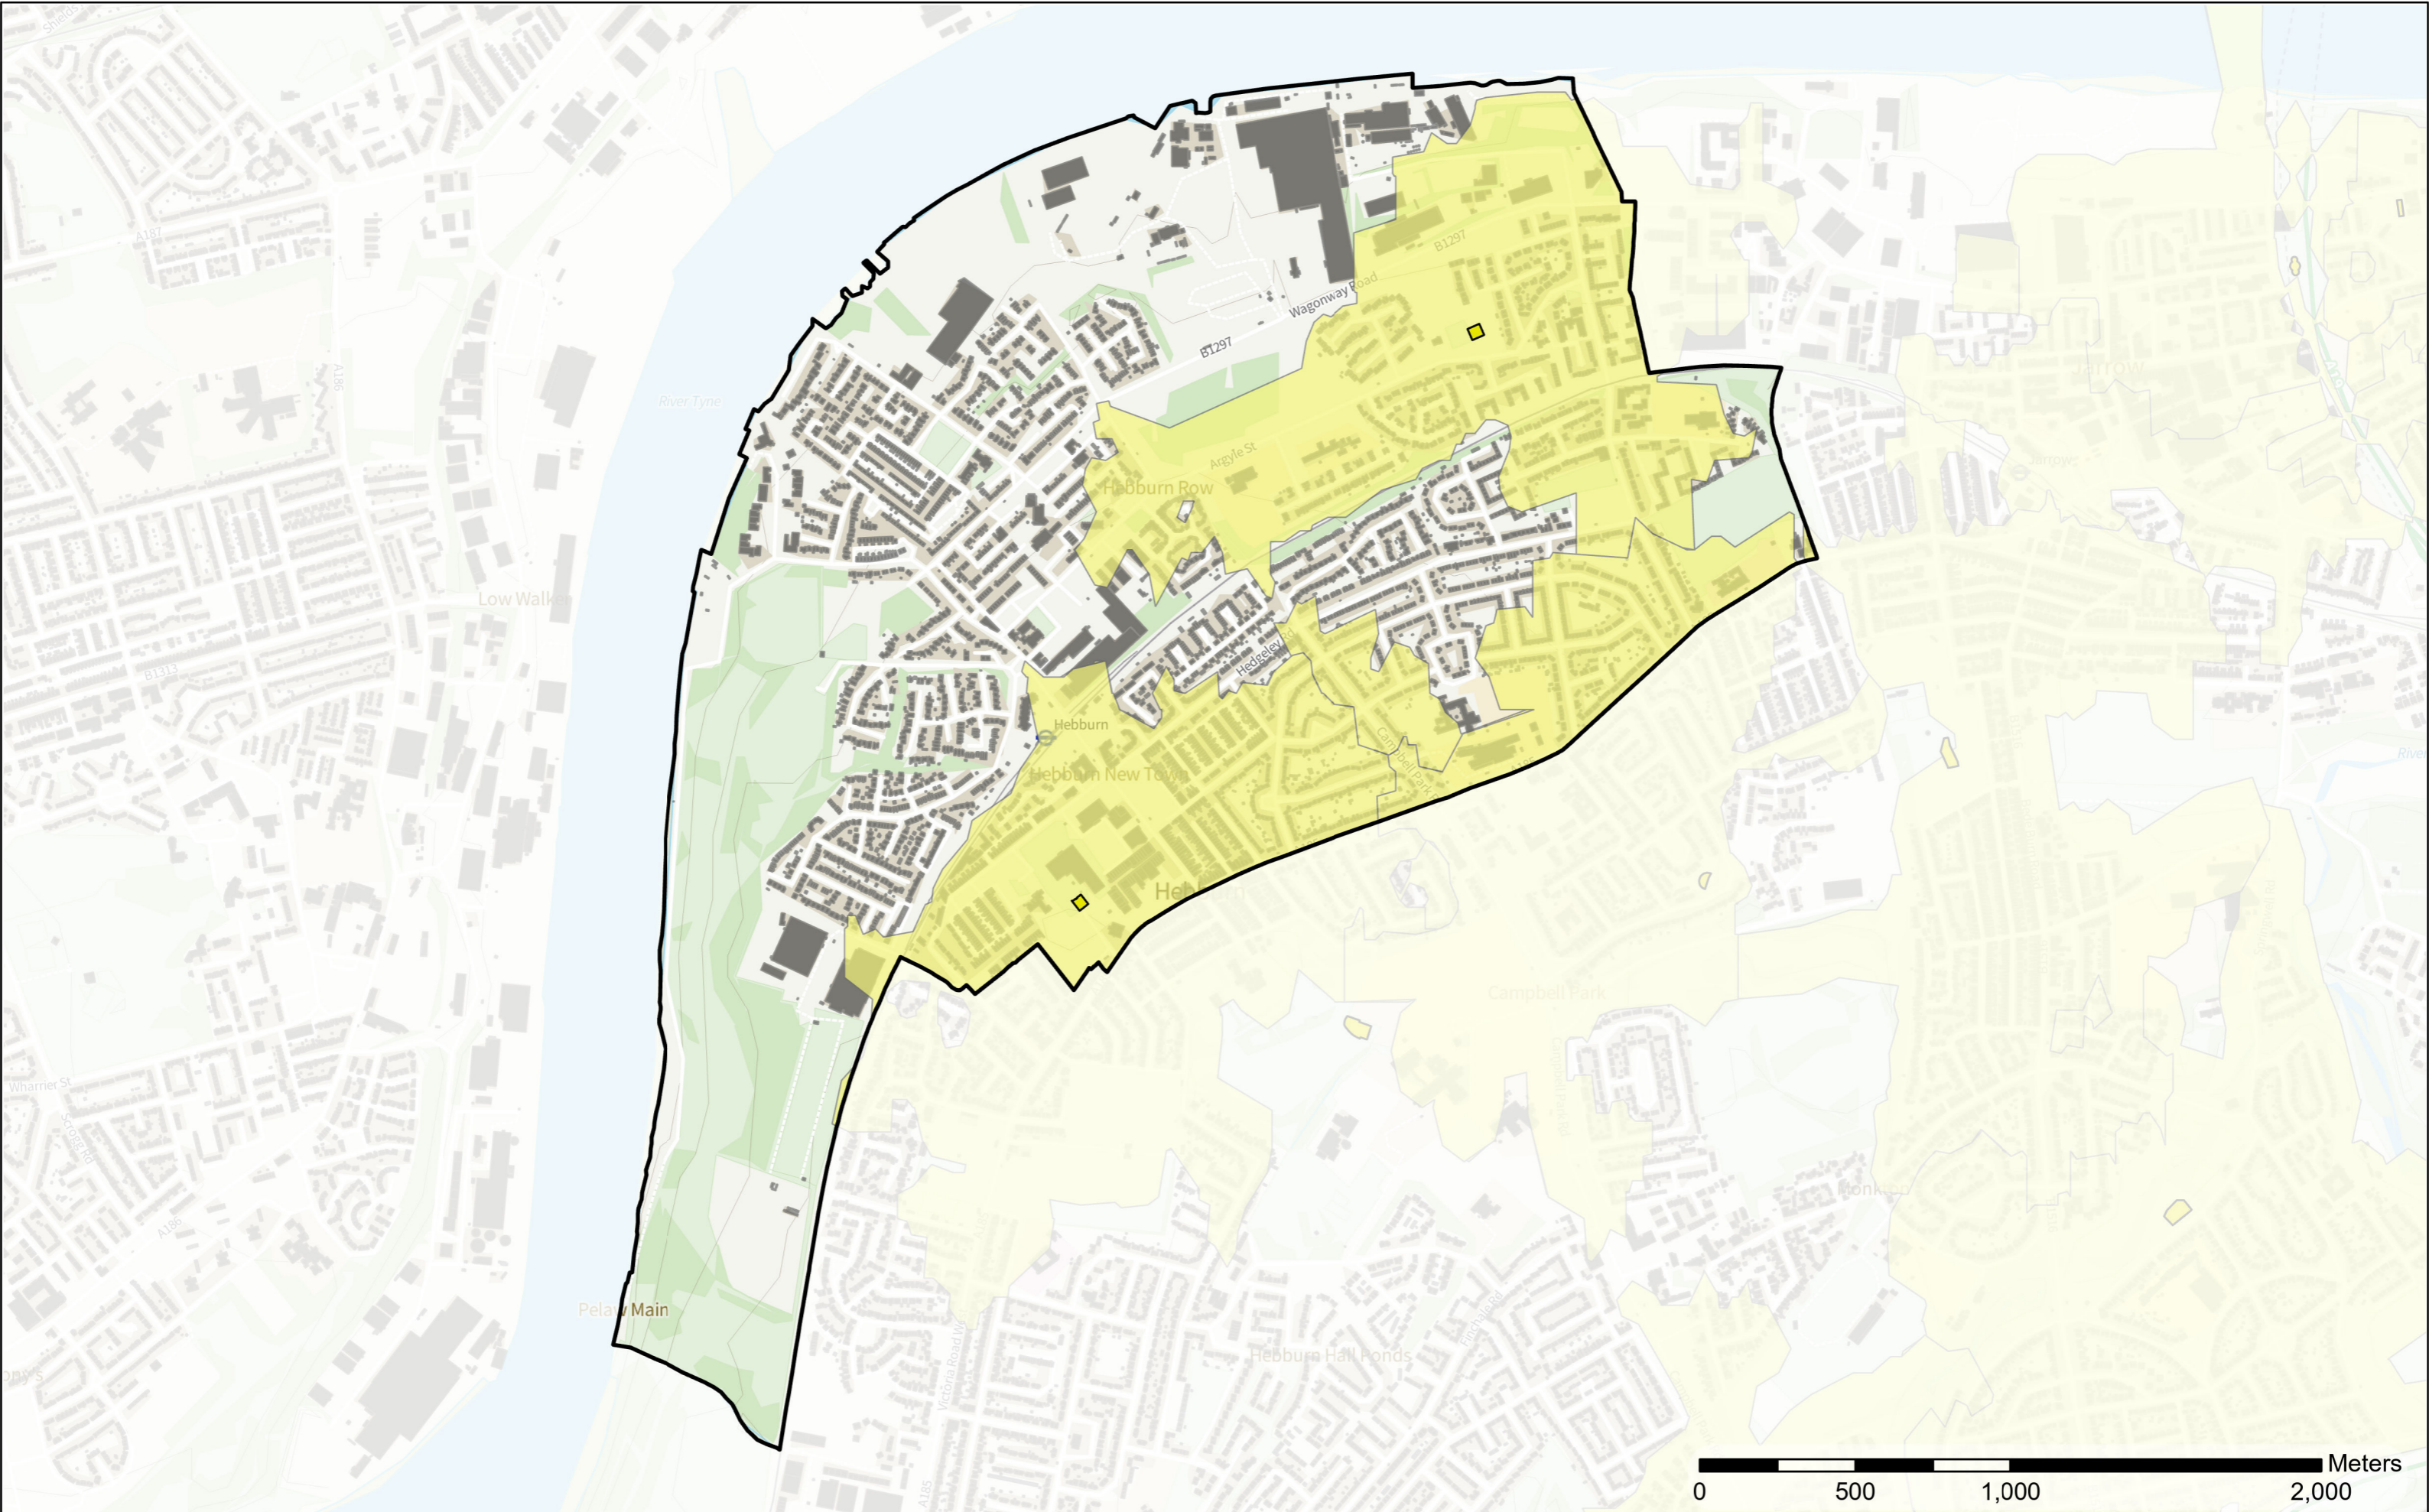

Scale: 1:28,531
Date: 06/03/2023

Contains OS data © Crown Copyright and database right 2022
Contains data from OS Zoomstack

- Legend**
-  Play Space (Child)
 -  Play (Child) Buffer
 -  Wards

Harton

Scale: 1:11,324
Date: 06/03/2023