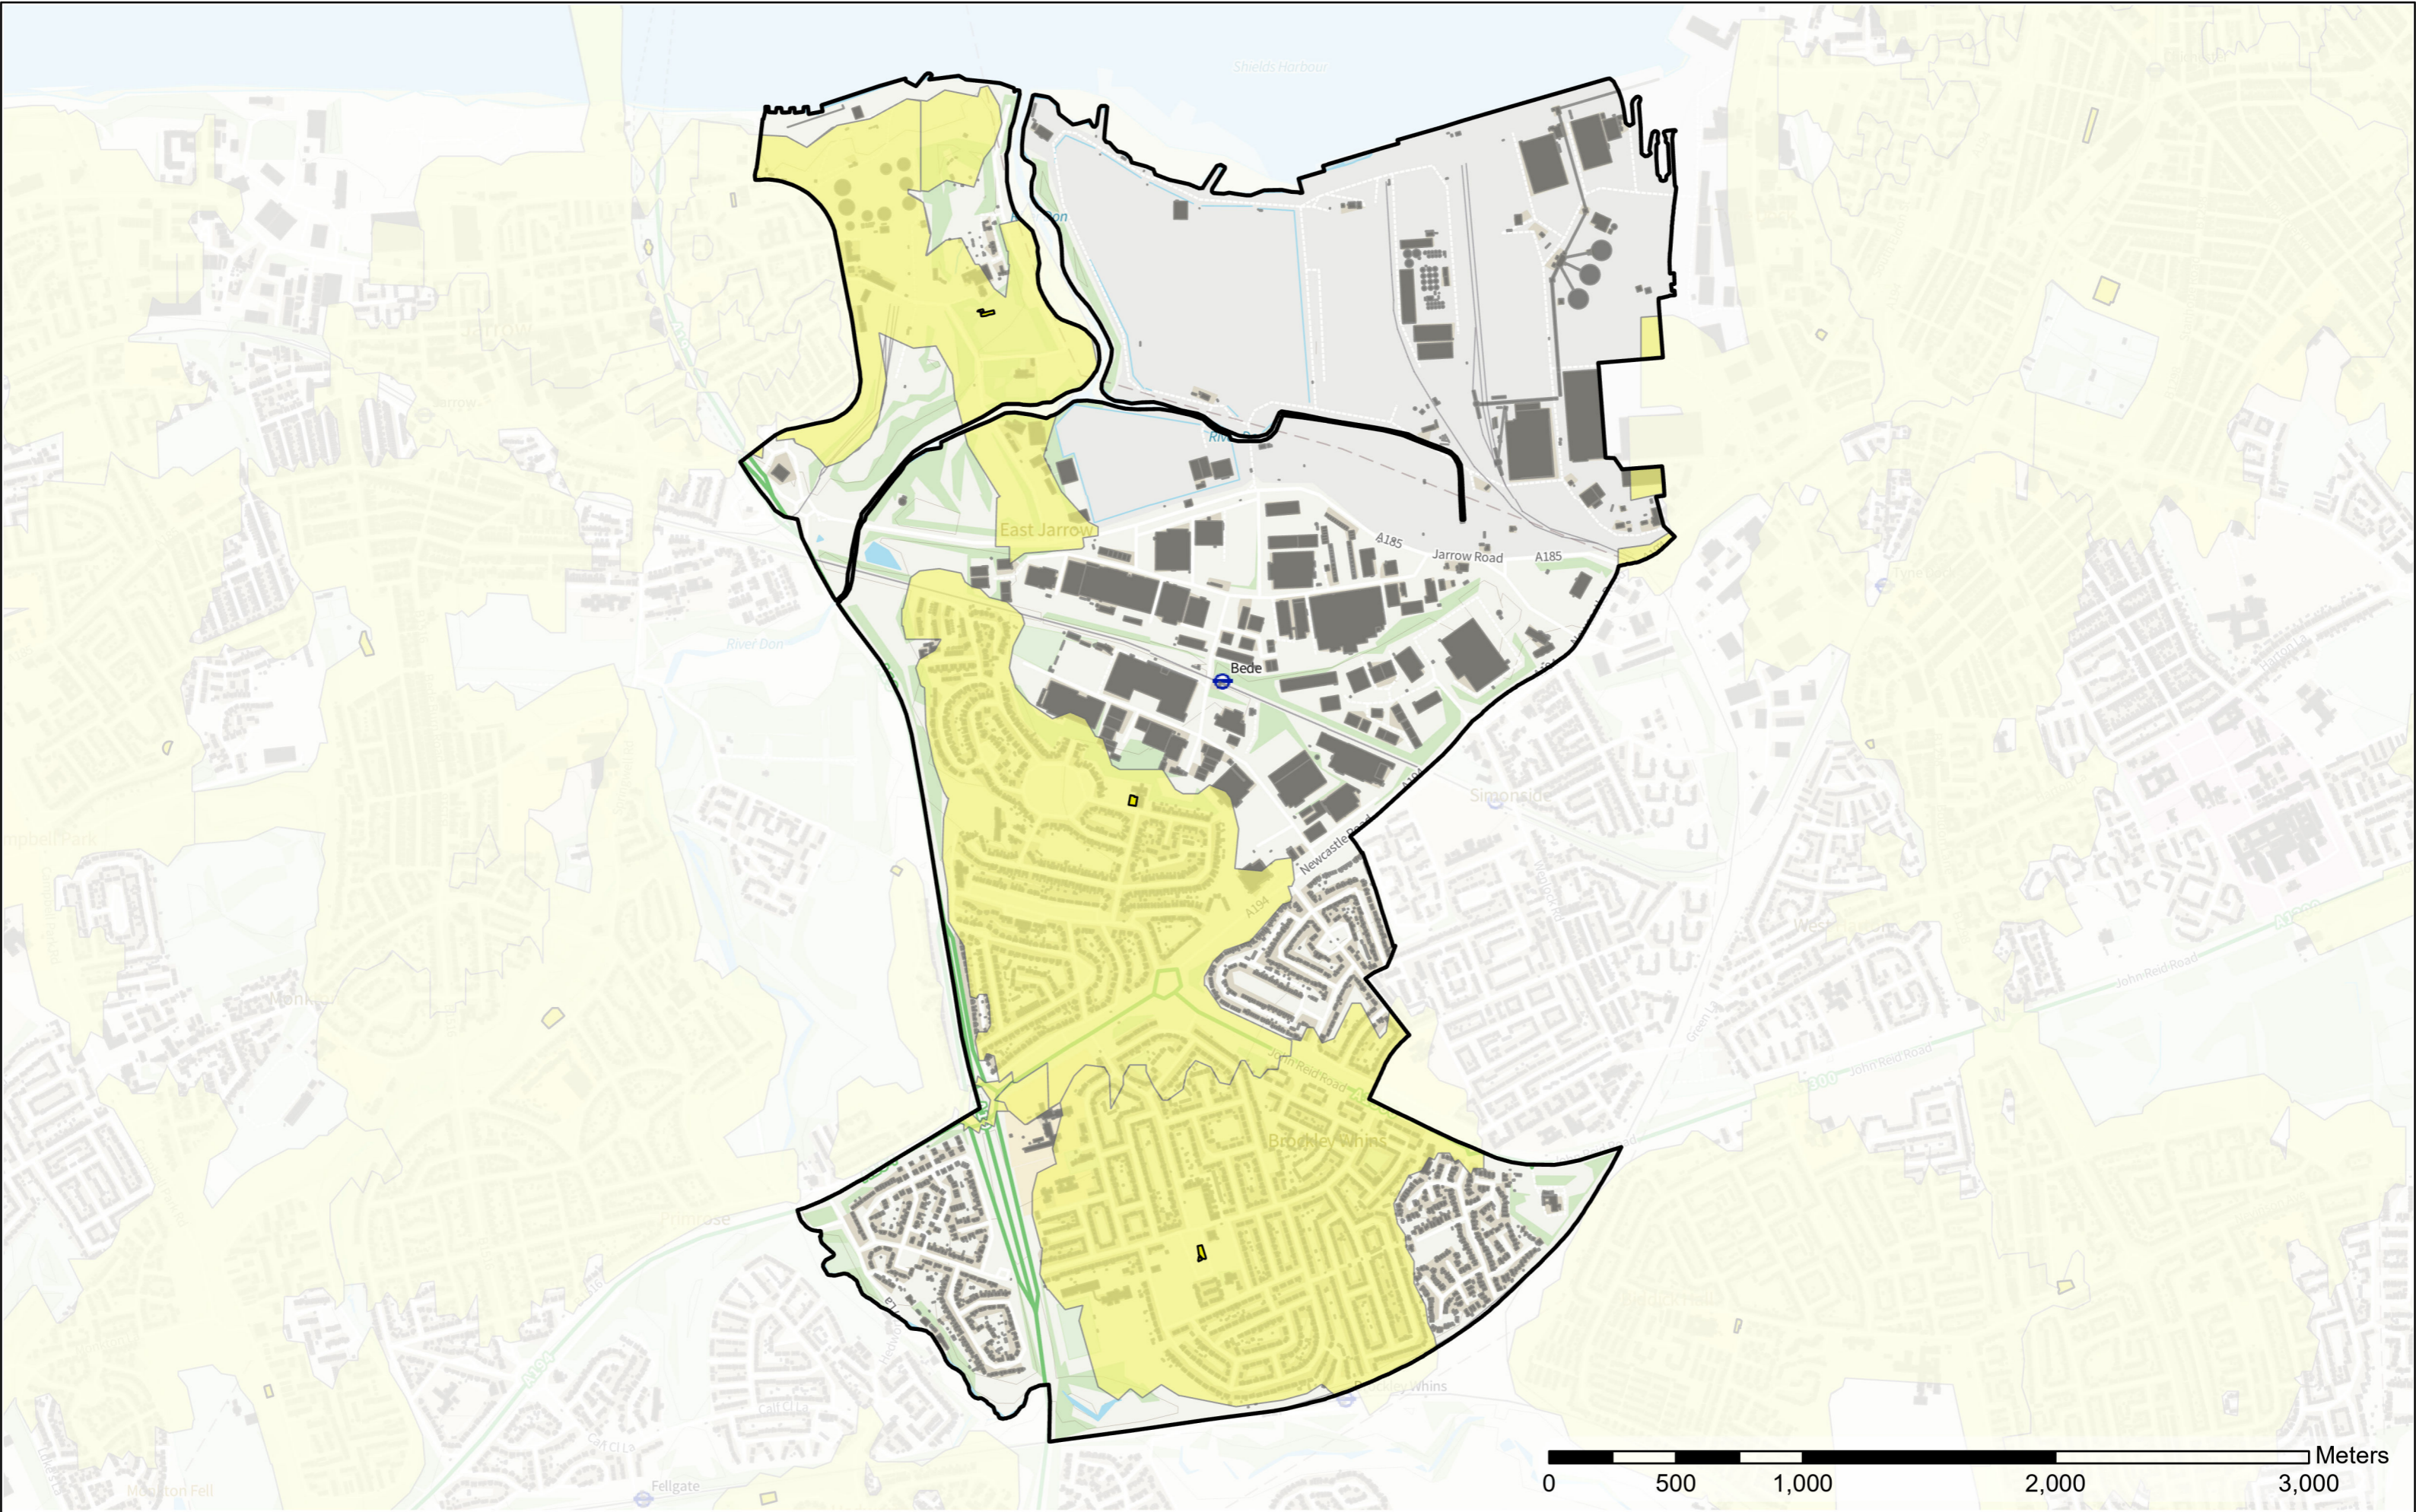

Contains OS data © Crown Copyright and database right 2022
Contains data from OS Zoomstack

- Legend**
-  Play Space (Child)
 -  Play (Child) Buffer
 -  Wards

Beacon and Bents

Scale: 1:18,696
Date: 06/03/2023

Contains OS data © Crown Copyright and database right 2022
 Contains data from OS Zoomstack

- Legend**
- Play Space (Child)
 - Play (Child) Buffer
 - Wards

Bede

Scale: 1:22,728
 Date: 06/03/2023

Legend

- Play Space (Child)
- Play (Child) Buffer
- Wards