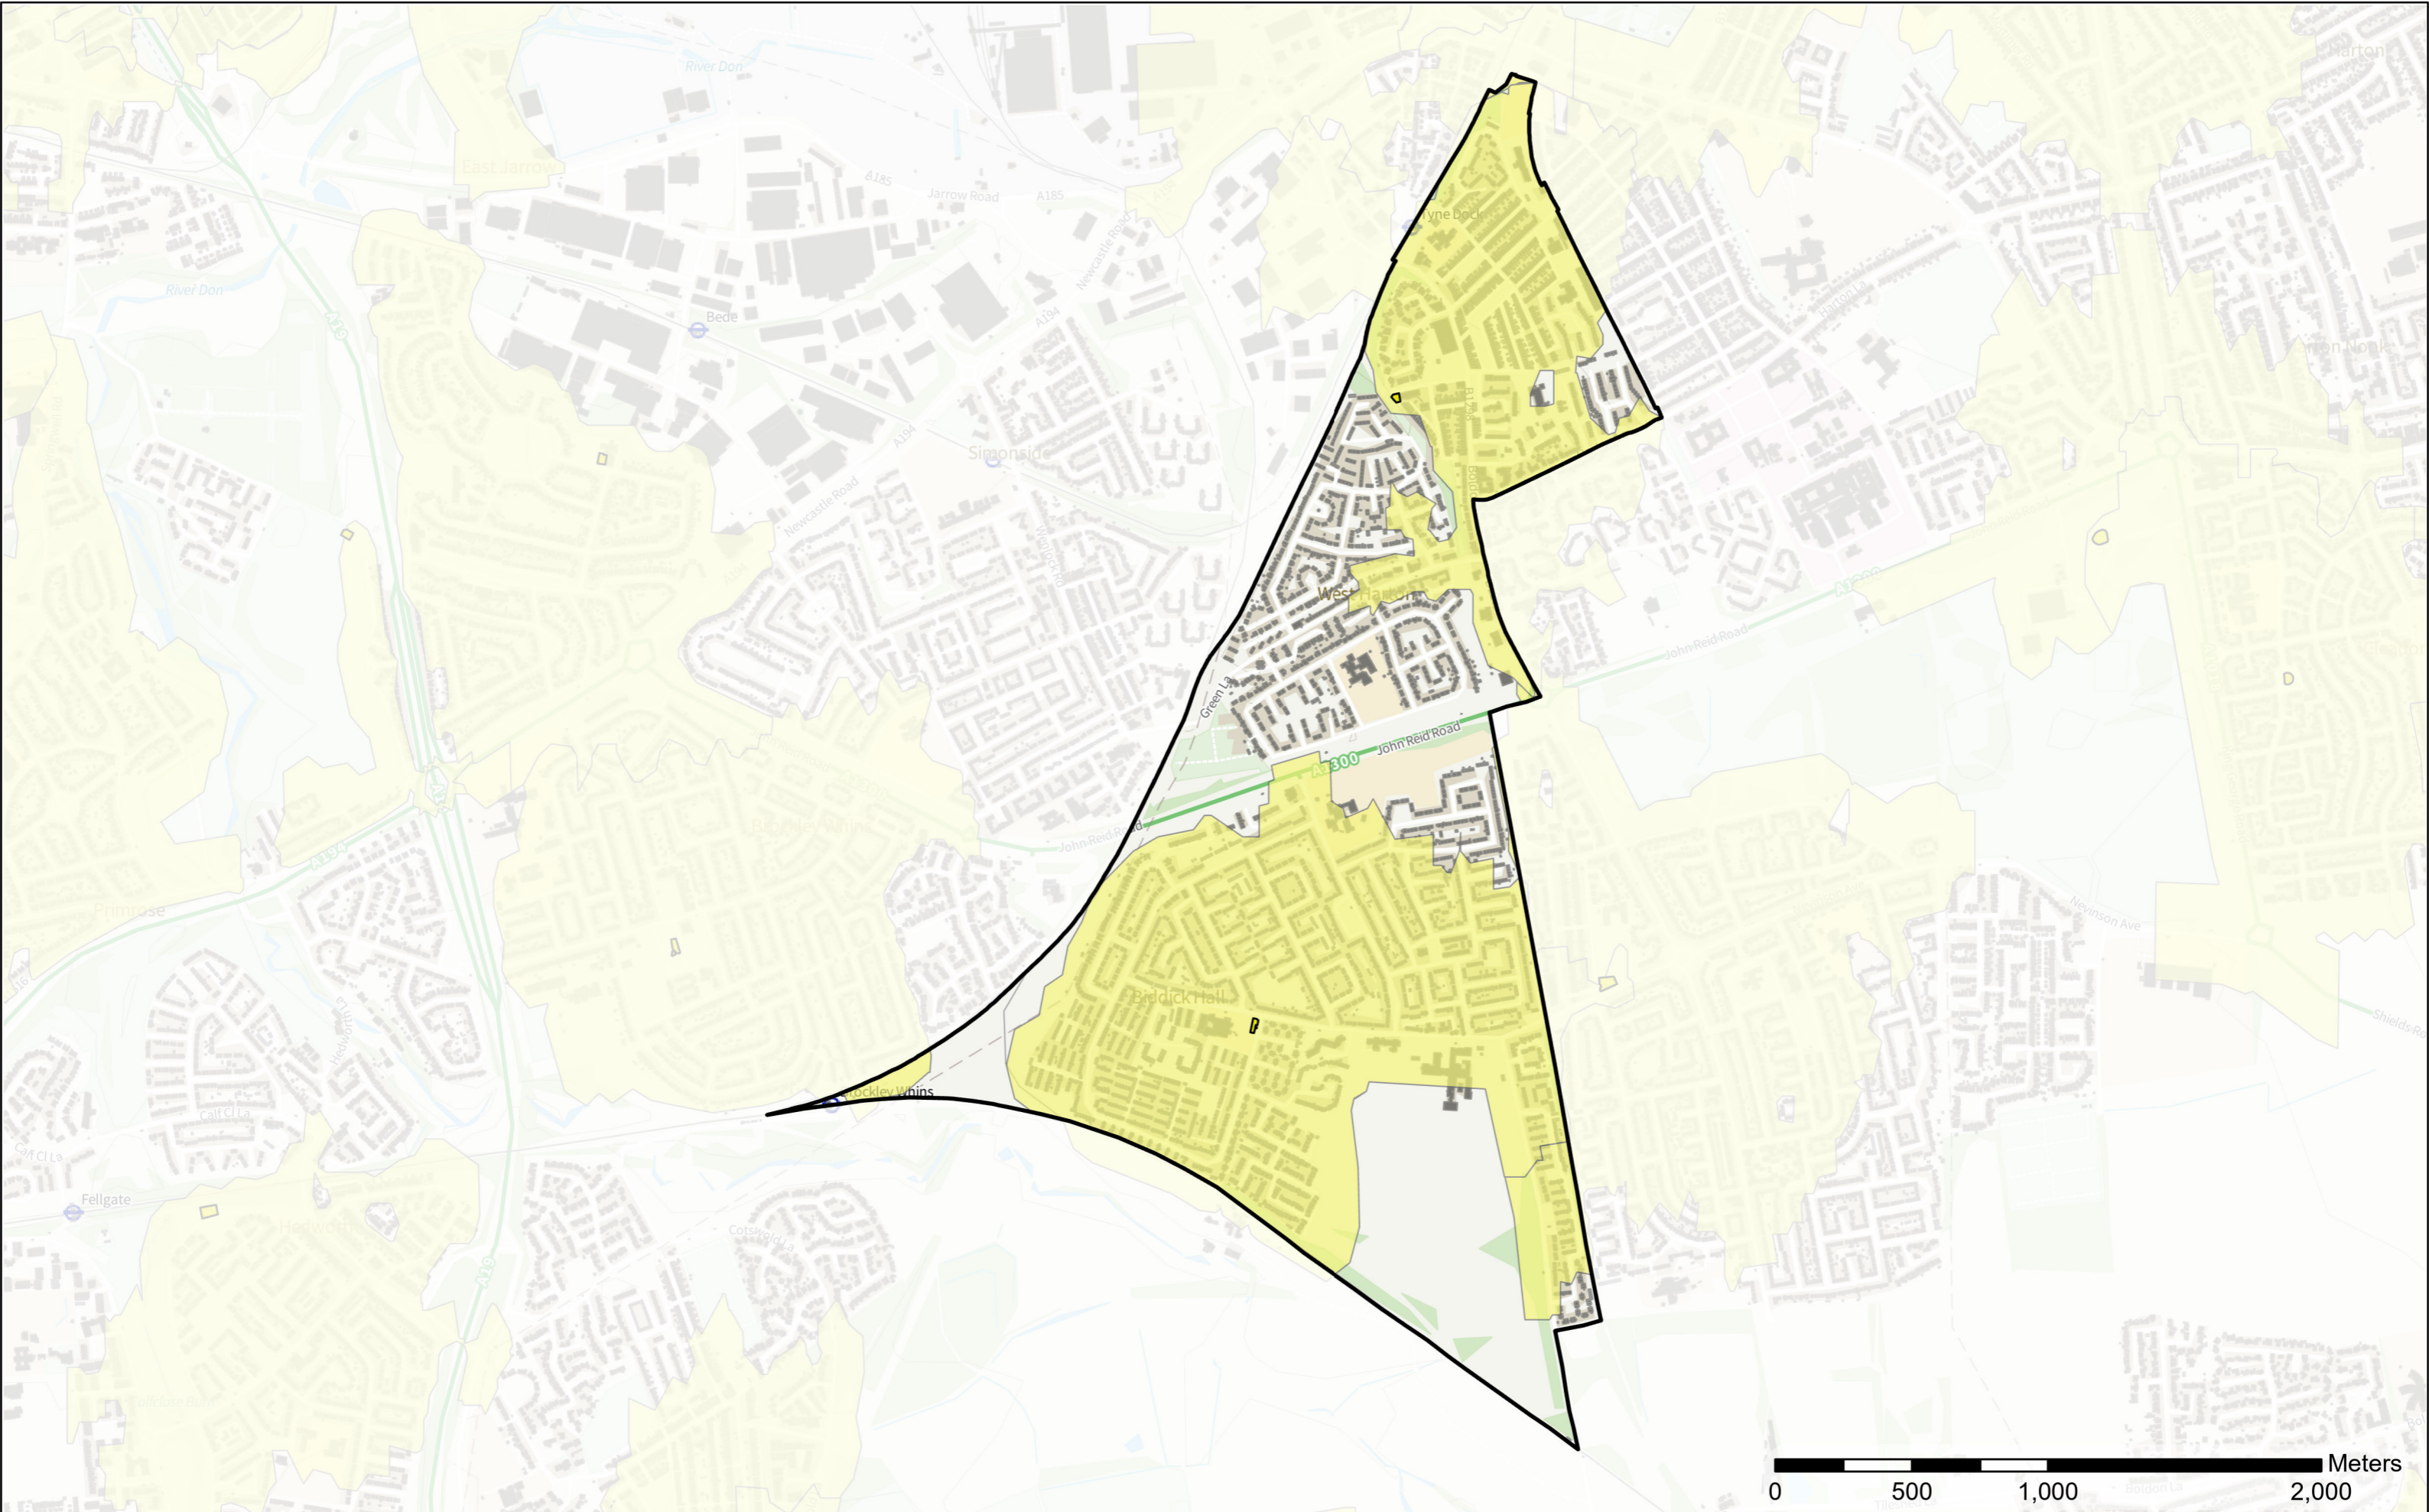

Contains OS data © Crown Copyright and database right 2022
 Contains data from OS Zoomstack

- Legend**
- Play Space (Child)
 - Play (Child) Buffer
 - Wards

Bede

Scale: 1:22,728
 Date: 06/03/2023

Legend

- Play Space (Child)
- Play (Child) Buffer
- Wards