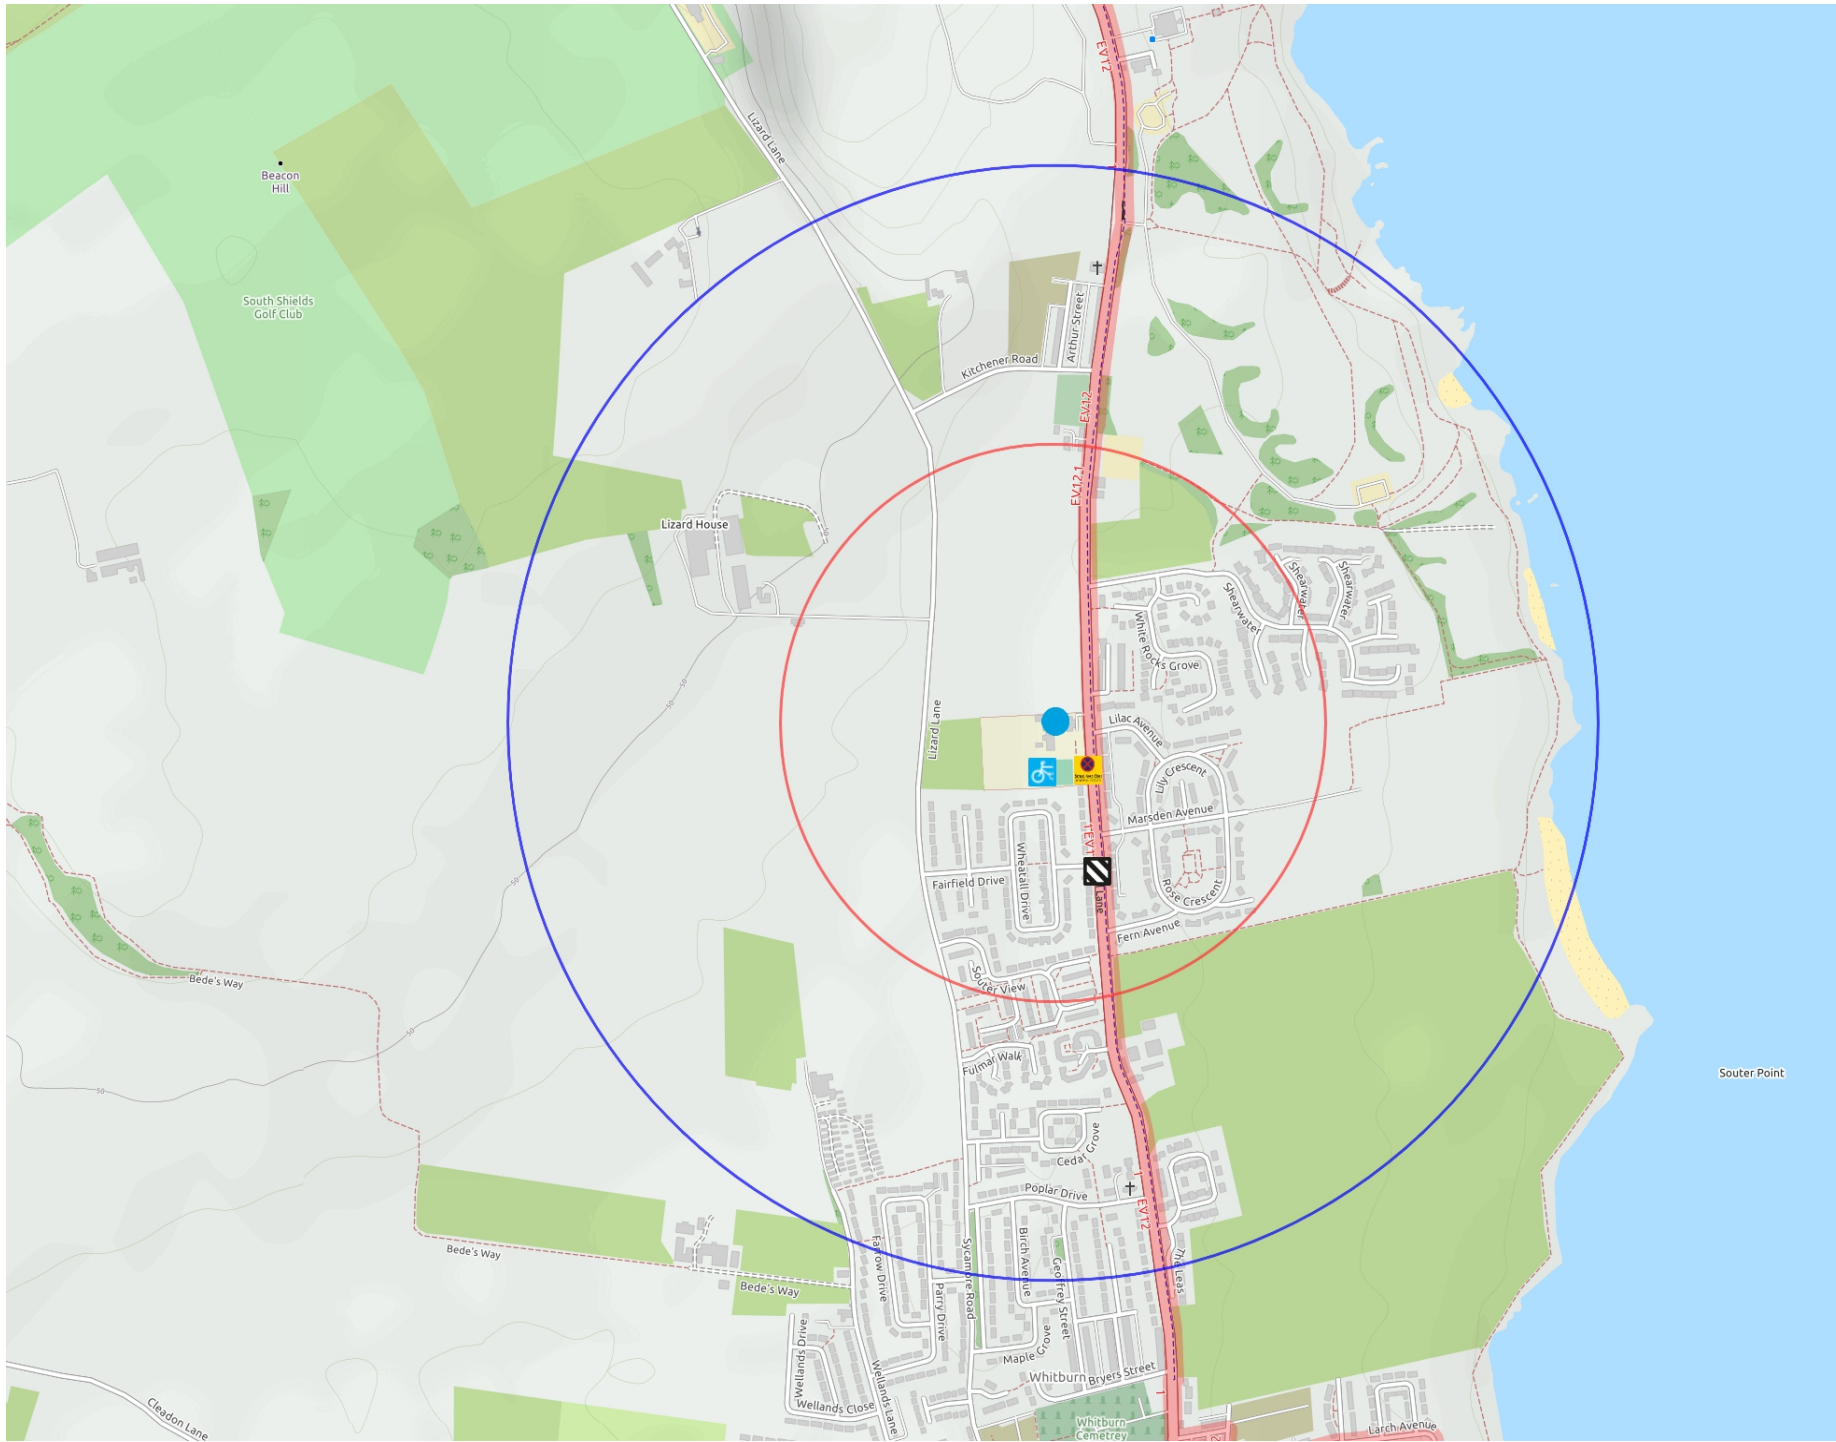

Plan your ride to school with your local cycle map. Get yours from gosmarter.co.uk/cycle-maps

It takes around 20 minutes to walk a mile

Marsden Primary School
Mill Lane
Sunderland
SR6 7HJ

0191 5292040
info@marsdenprimary.org.uk

Schools GoSmarter

w: gosmarter.co.uk

f /yourgosmarter

t @GoSmarterSchool

e: info@gosmarter.co.uk

-  Signalled crossing
-  Zebra crossing
-  Cycle parking
-  Park & Stride
-  School 'Keep Clear'
-  Entrance
-  Our location
-  400 m (5 min walk)
-  800 m (10 min walk)